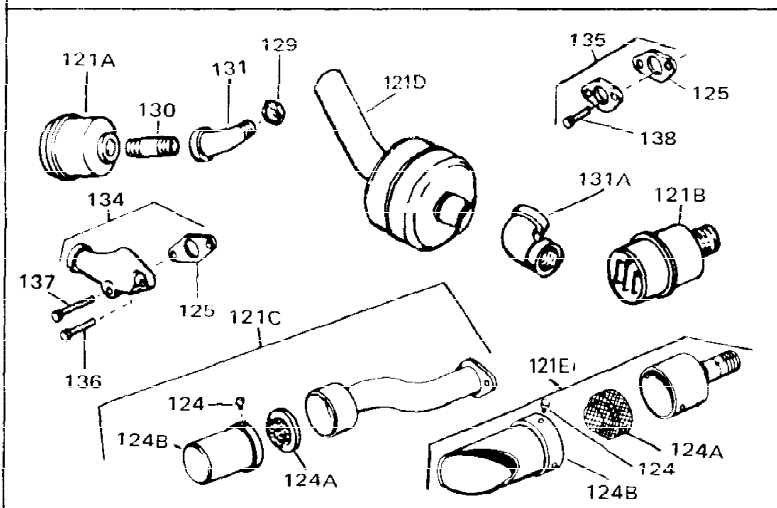

Ref #	Part Number	Qty	Description
35	26073	0	Washer, Connecting rod bolt
35	650570	0	Washer, Flat
35	650691	0	Washer, Flat
36	650694A	0	Screw, Hex flange hd., 5/16-18 x 2
36	650695A	0	Screw, Hex flange hd., 5/16-18 x 2-1/4
36	650697A	0	Screw, Hex flange hd., 5/16-18 x 2-1/2
38	27896	0	Gasket, Breather cover
43	27627	0	Tube, Breather
81	28820	0	Screw
81	30196	0	Screw
81	650521	0	Screw
82	27272	0	Gasket, Air cleaner
86	31988	0	Elbow, Air cleaner
86A	34697	0	Elbow, Air cleaner
87	650163	0	Screw, Fil. hd. Sems, 10-32 x 7/8
89A	730128	0	Cleaner Assy., Air
111	33167	0	Bracket, Lower fuel tank
112B	33166A	0	Bracket, Upper fuel tank
113A	650665	0	Screw
113	650561	0	Screw
117B	33053	0	Valve, Fuel strainer & shut-off
121B	31287	0	Muffler
121E	391026	0	Muffler
124	650578	0	Screw
124A	33171	0	Screen, Muffler
124B	33185	0	Cover & Tube, Muffler
125	27930	0	Gasket, Exhaust
129	28443	0	Nut, Conduit (1/8" thick)
129	32862	0	Nut, Conduit (1/4" thick)
130	31913	0	Nipple, Pipe (3")
131A	32394	0	Elbow, Exhaust (90')
131	30209	0	Elbow, Exhaust (45°)
134	31288	0	Muffler Adapter Kit
135	730130	0	Muffler Adapter Kit
136	6021A	0	Screw, Hex flange hd., 5/16-18 x 1-1/2
137	650697A	0	Screw, Hex flange hd., 5/16-18 x 2-1/2
138	30196	0	Screw
233	34819	0	Elbow Assy., Air cleaner
234	730561	0	Air Cleaner Kit, Dual Element upright,
273	650687	0	Screw, Pan hd. self-tap, 10-32 x 5/16