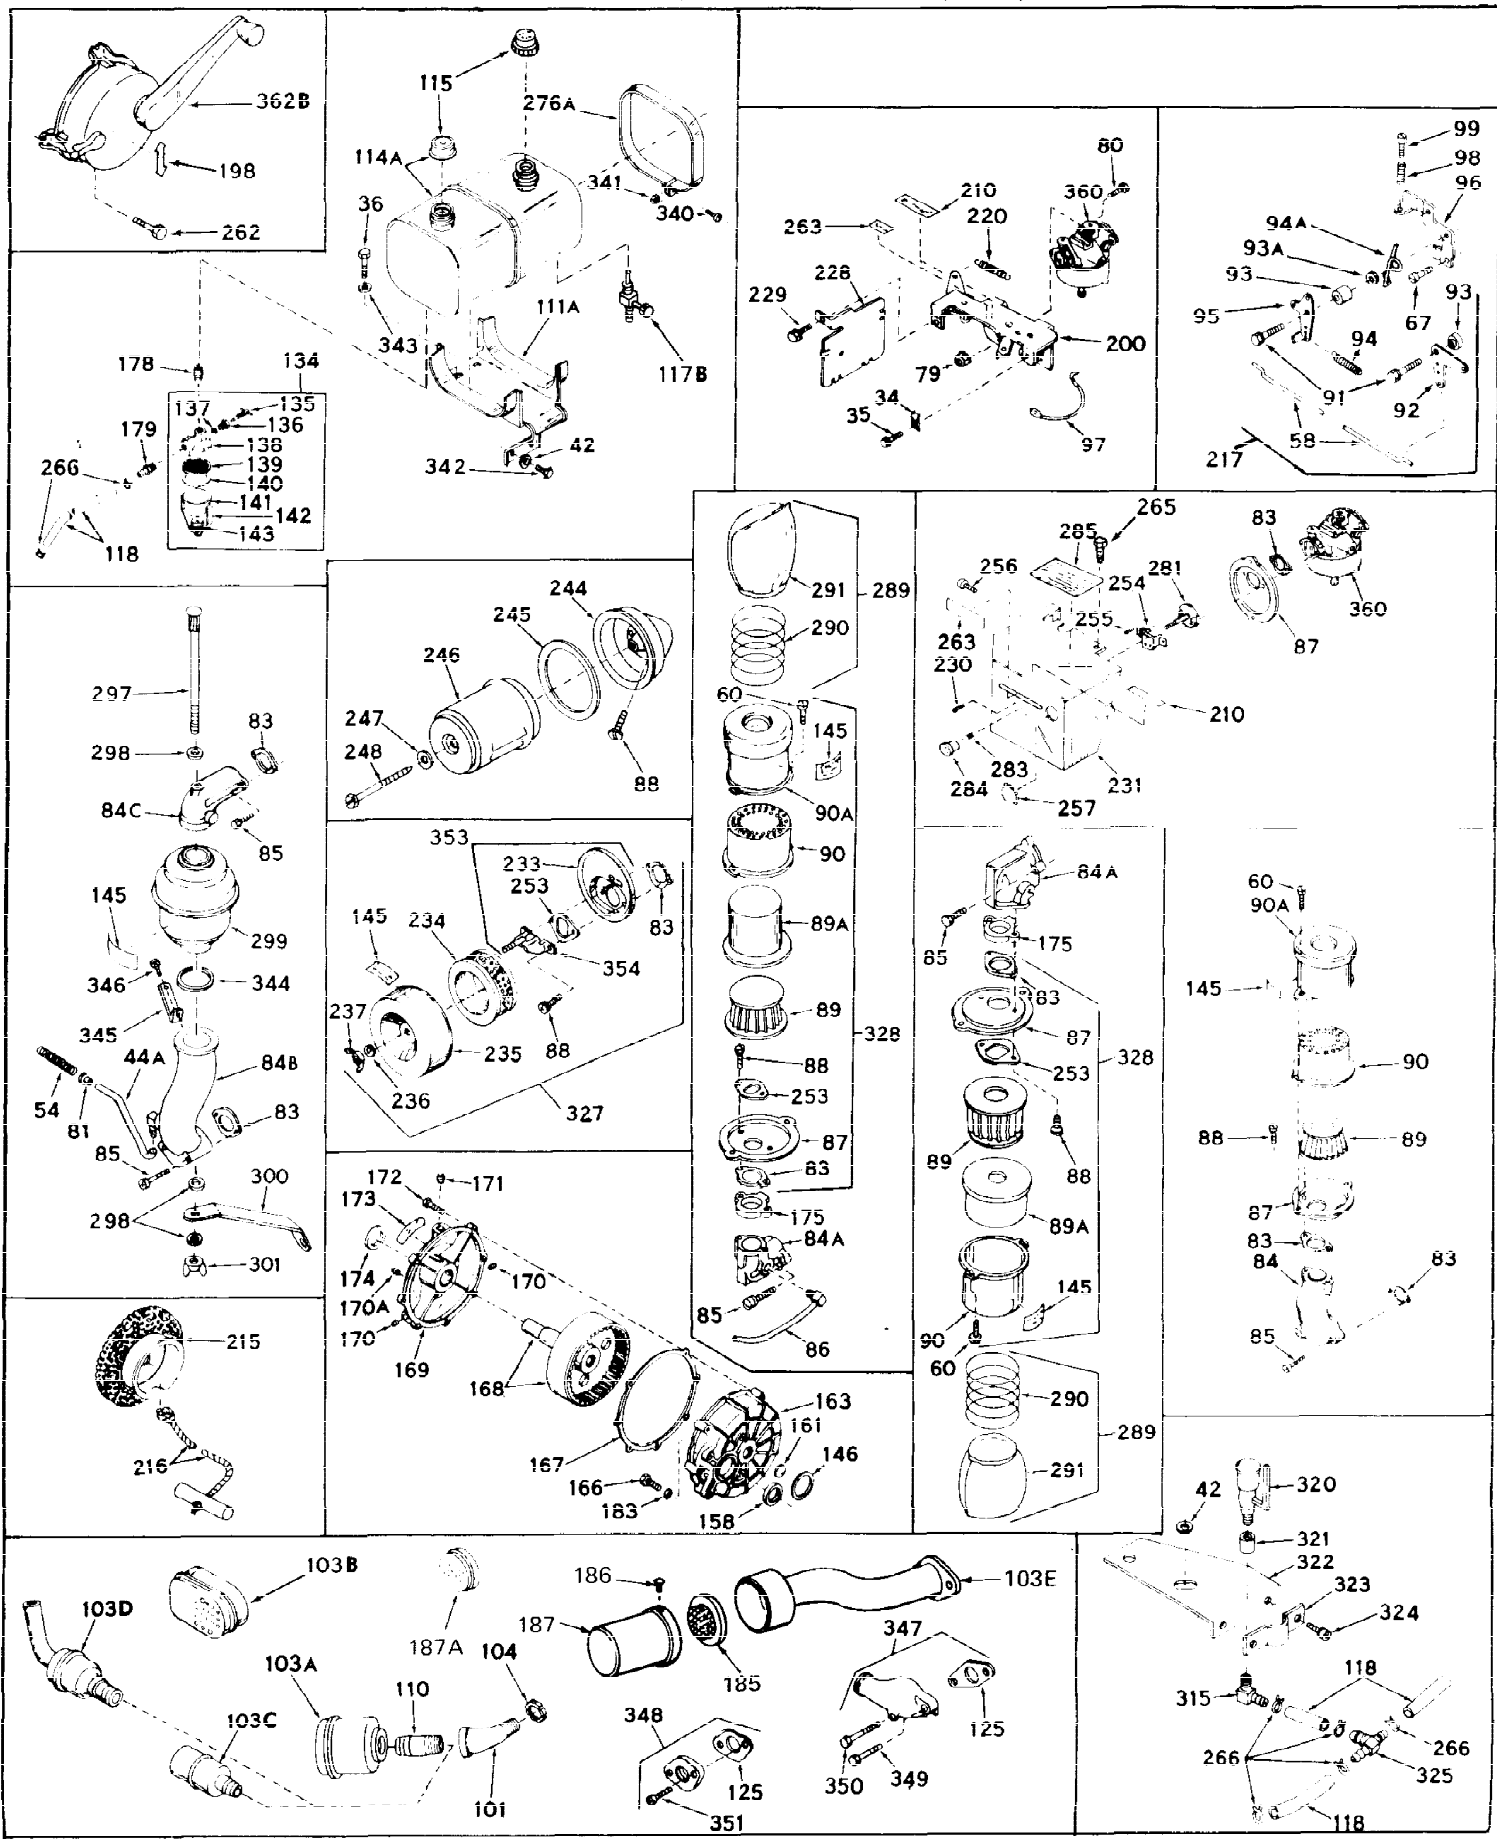

Ref #	Part Number	Qty	Description
34	27793	0	Clip, Conduit
35	28942	0	Screw
36	650694	0	Screw, Hex hd. cap, 5/16-18 x 2
36	650695	0	Screw, Hex hd. cap, 5/16-18 x 2-1/4 (Grade 8
36	650697	0	Screw, Hex hd. cap, 5/16-18 x 2-1/2
42	26073	0	Washer, Connecting rod bolt
54	28819	0	Spring, Fuel line
54	31778	0	Spring, Coil
58	31879	0	Link, Governor lever to bellcrank
60	650152	0	Screw
67	650399	0	Screw, Phil. fil. hd. Sems, 10-32 x 5/8
79	29752	0	Nut
80	650572	0	Screw
83	27272	0	Gasket, Air cleaner
85	29786	0	Screw
85	650163	0	Screw, Fil. hd. Sems, 10-32 x 7/8
85	650416	0	Screw, Rd. hd. Sems, 10-32 x 1
85	650605	0	Screw
87	31691	0	Bracket, Air cleaner
88	28820	0	Screw
88	650399	0	Screw, Phil. fil. hd. Sems, 10-32 x 5/8
88	650521	0	Screw
89	30727	0	Element, Air cleaner
90	31692	0	Body, Air cleaner
91	30312	0	Screw, Hex washer hd. Sems, 10-32 x 1/2
92	30712	0	Lever, Bellcrank
93A	28562	0	Bushing, Lever
93	29530	0	Bushing, Lever
94A	32977	0	Spring, Torsion
94	30202	0	Spring, Extension
95	30201A	0	Lever, Speed control
96	30199A	0	Bracket, Speed control
97	30831	0	Wire, Ground (Female fitting both ends)
98	28569	0	Spring, Compression
98	32924	0	Spring, Compression
99	29500	0	Screw, Fil. hd. mach., Sems, 8-32 x 3/4
99	650223	0	Screw, Fil. slotted hd. Sems, 8-32 x 5/8
99	650688	0	Screw, Hex hd., 10-32 x 1-5/16" (Drilled
104	28443	0	Nut, Conduit (1/8" thick)
104	32862	0	Nut, Conduit (1/4" thick)
115	32387A	0	Cap, Fuel filler (Charcoal Plastic) (Spurt
115	33032	0	Cap, Fuel filler (Red Plastic) (Spurt
118	29774	0	Line, Fuel (Braided 8.25")
118	30705	0	Line, Fuel (Braided 16")
118	30962	0	Line, Fuel (Braided 32")
125	27930	0	Gasket, Exhaust
145	31752	0	Decal, Air cleaner
146	28451	0	Gasket, Housing
171	24590	0	Plug, Pipe
215	28301	0	Pulley, Starter
216	590343	0	Rope & Handle Assy., Starter
217	730152	0	Control Assy., Speed
228	30820	0	Baffle, Heat
229	28942	0	Screw
230	650257	0	Screw, Pan hd. Sems, 8-32 x 5/16