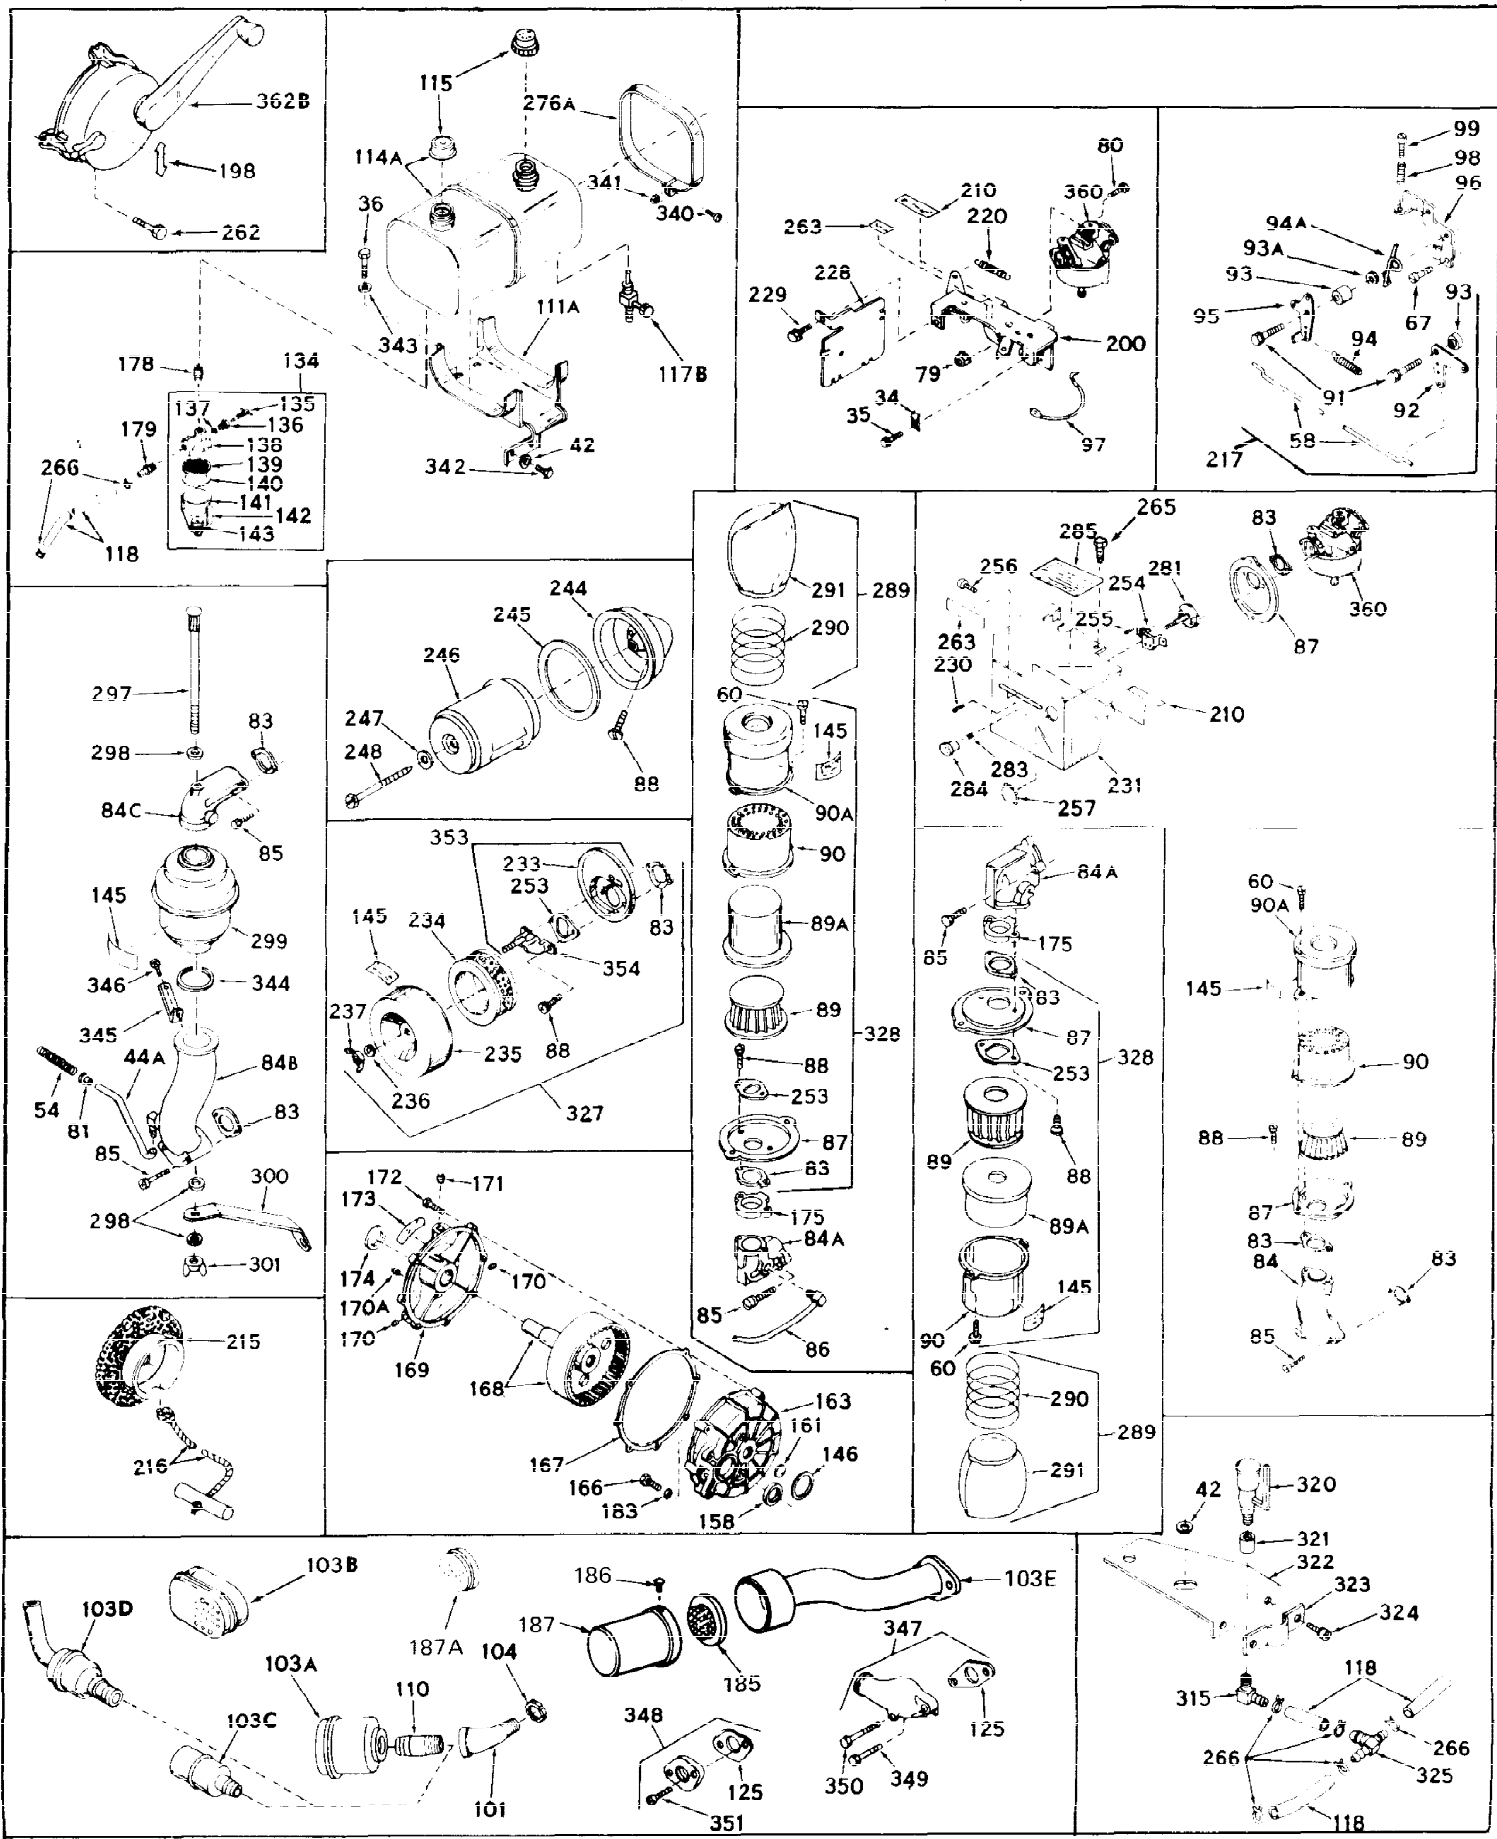

Ref #	Part Number	Qty	Description
34	27793	0	Clip, Conduit
35	28942	0	Screw
36	650694	0	Screw, Hex hd. cap, 5/16-18 x 2
36	650695	0	Screw, Hex hd. cap, 5/16-18 x 2-1/4 (Grade 8
36	650697	0	Screw, Hex hd. cap, 5/16-18 x 2-1/2
42	26073	0	Washer, Connecting rod bolt
54	28819	0	Spring, Fuel line
54	31778	0	Spring, Coil
58	31879	0	Link, Governor lever to bellcrank
60	650152	0	Screw
67	650399	0	Screw, Phil. fil. hd. Sems, 10-32 x 5/8
79	29752	0	Nut
80	650572	0	Screw
83	27272	0	Gasket, Air cleaner
85	29786	0	Screw
85	650163	0	Screw, Fil. hd. Sems, 10-32 x 7/8
85	650416	0	Screw, Rd. hd. Sems, 10-32 x 1
85	650605	0	Screw
87	31691	0	Bracket, Air cleaner
88	28820	0	Screw
88	650399	0	Screw, Phil. fil. hd. Sems, 10-32 x 5/8
88	650521	0	Screw
89	30727	0	Element, Air cleaner
90	31692	0	Body, Air cleaner
91	30312	0	Screw, Hex washer hd. Sems, 10-32 x 1/2
92	30712	0	Lever, Bellcrank
93	29530	0	Bushing, Lever
93A	28562	0	Bushing, Lever
94	30202	0	Spring, Extension
95	30201A	0	Lever, Speed control
96	30199A	0	Bracket, Speed control
97	30831	0	Wire, Ground (Female fitting both ends)
98	28569	0	Spring, Compression
98	32924	0	Spring, Compression
99	29500	0	Screw, Fil. hd. mach., Sems, 8-32 x 3/4
99	650223	0	Screw, Fil. slotted hd. Sems, 8-32 x 5/8
99	650688	0	Screw, Hex hd., 10-32 x 1-5/16" (Drilled
104	28443	0	Nut, Conduit (1/8" thick)
104	32862	0	Nut, Conduit (1/4" thick)
115	32387A	0	Cap, Fuel filler (Charcoal Plastic) (Spurt
115	33032	0	Cap, Fuel filler (Red Plastic) (Spurt
118	29774	0	Line, Fuel (Braided 8.25")
118	30705	0	Line, Fuel (Braided 16")
118	30962	0	Line, Fuel (Braided 32")
125	27930	0	Gasket, Exhaust
145	31752	0	Decal, Air cleaner
146	28451	0	Gasket, Housing
171	24590	0	Plug, Pipe
215	28301	0	Pulley, Starter
216	590343	0	Rope & Handle Assy., Starter
228	30820	0	Baffle, Heat
229	28942	0	Screw
230	650257	0	Screw, Pan hd. Sems, 8-32 x 5/16
253	30767	0	Spacer, Air cleaner
255	28820	0	Screw