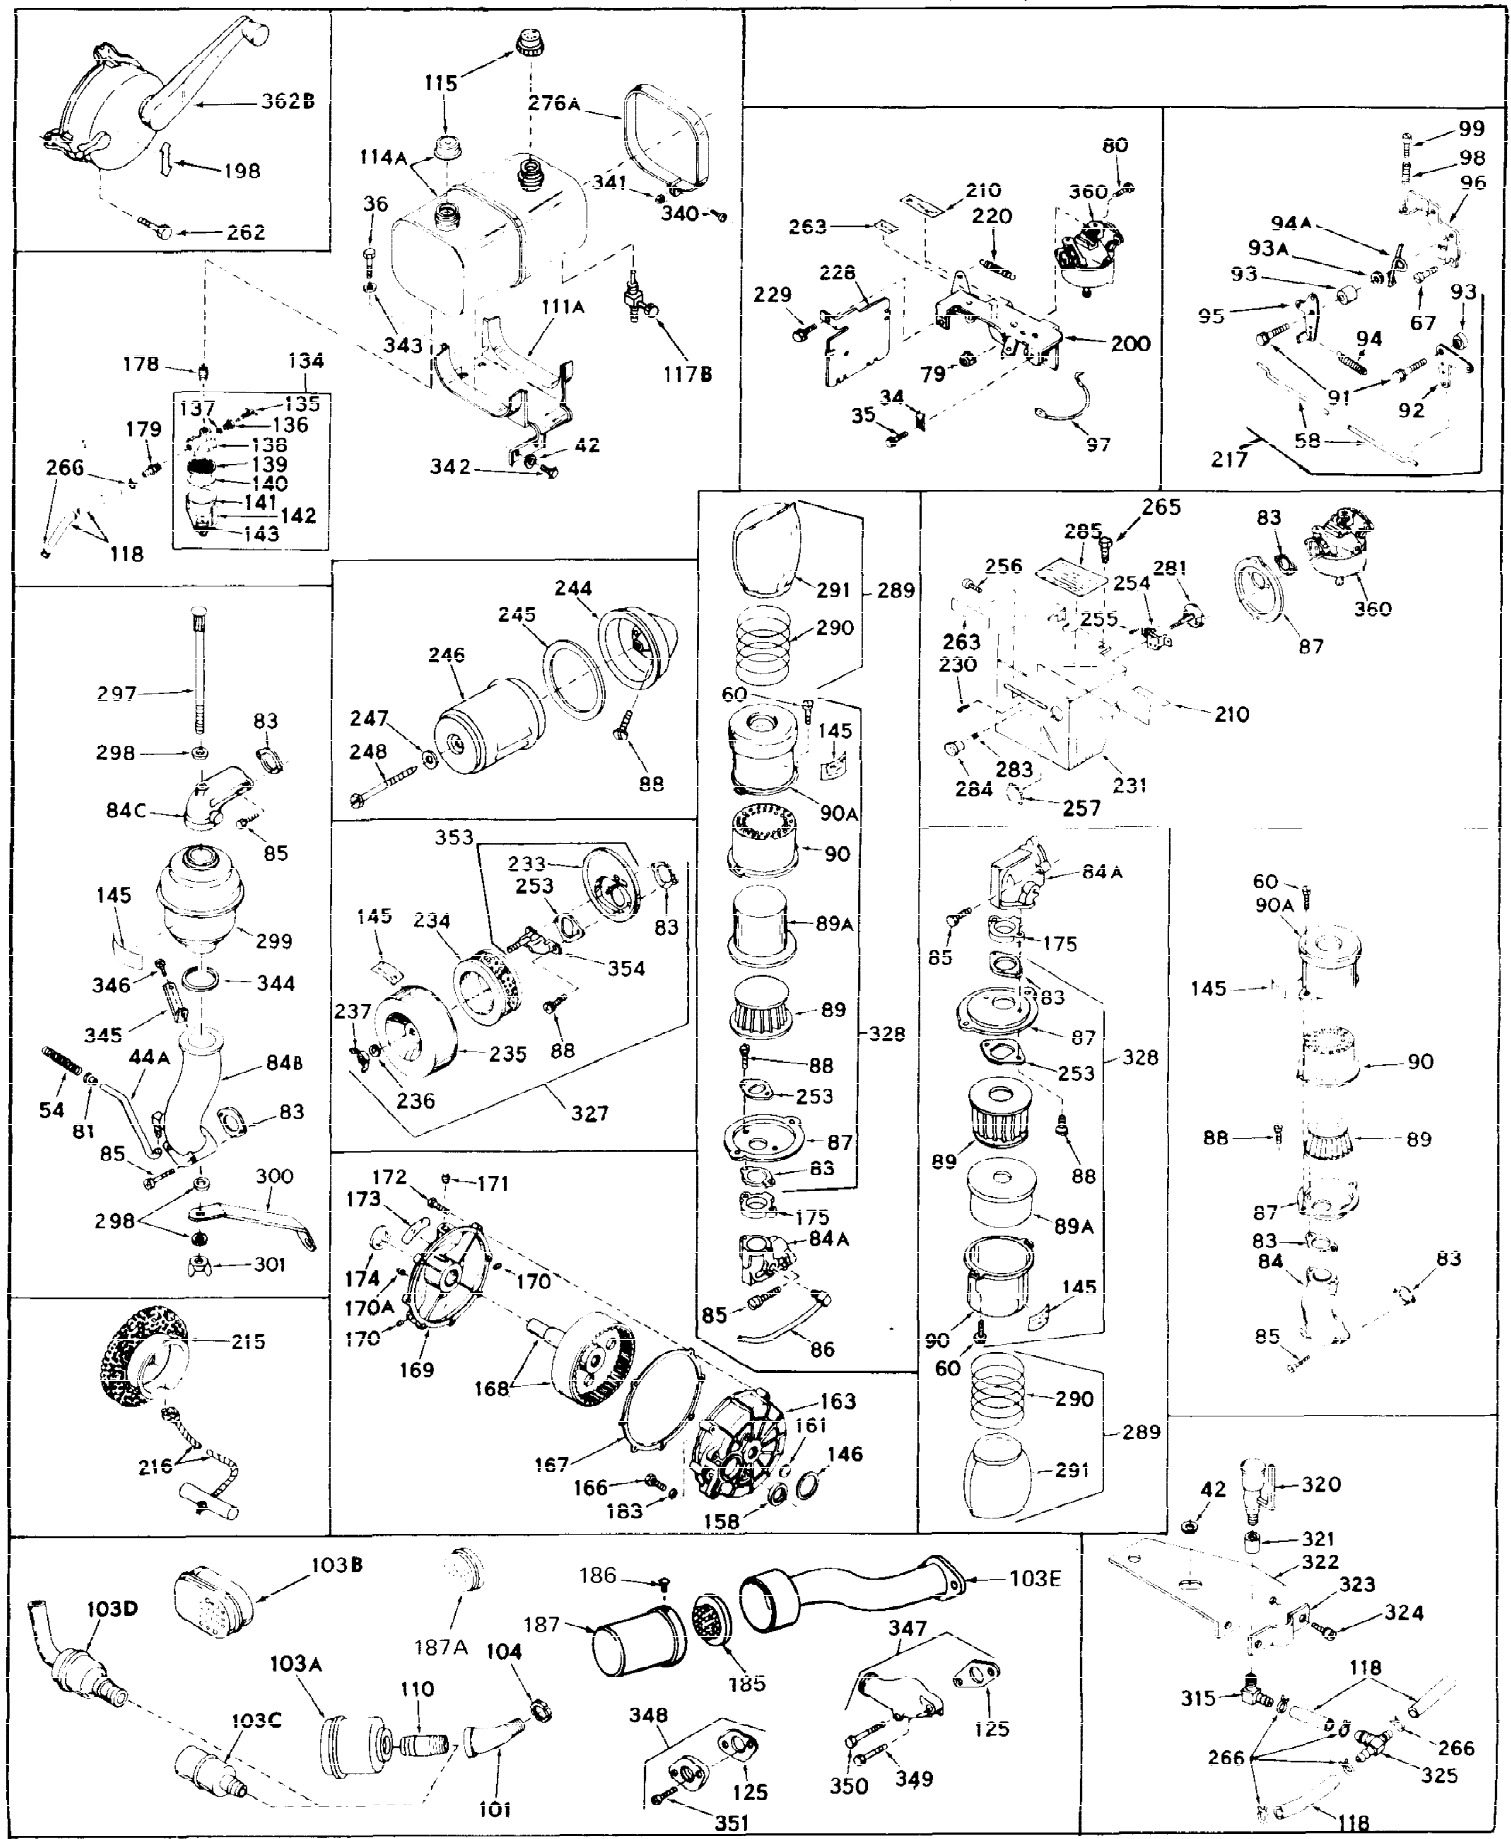

Ref #	Part Number	Qty	Description
34	27793	0	Clip, Conduit
35	28942	0	Screw
36	650694	0	Screw, Hex hd. cap, 5/16-18 x 2
36	650695	0	Screw, Hex hd. cap, 5/16-18 x 2-1/4 (Grade 8)
36	650697	0	Screw, Hex hd. cap, 5/16-18 x 2-1/2
42	26073	0	Washer, Connecting rod bolt
54	28819	0	Spring, Fuel line
54	31778	0	Spring, Coil
58	31879	0	Link, Governor lever to bellcrank
60	650152	0	Screw
67	650399	0	Screw, Phil. fil. hd. Sems, 10-32 x 5/8
79	29752	0	Nut
80	650572	0	Screw
83	27272	0	Gasket, Air cleaner
85	29786	0	Screw
85	650163	0	Screw, Fil. hd. Sems, 10-32 x 7/8
85	650416	0	Screw, Rd. hd. Sems, 10-32 x 1
85	650605	0	Screw
87	31691	0	Bracket, Air cleaner
88	28820	0	Screw
88	650399	0	Screw, Phil. fil. hd. Sems, 10-32 x 5/8
88	650521	0	Screw
89	30727	0	Element, Air cleaner
90	31692	0	Body, Air cleaner
91	30312	0	Screw, Hex washer hd. Sems, 10-32 x 1/2
92	30712	0	Lever, Bellcrank
93	29530	0	Bushing, Lever
93A	28562	0	Bushing, Lever
94	30202	0	Spring, Extension
95	30201A	0	Lever, Speed control
96	30199A	0	Bracket, Speed control
97	30831	0	Wire, Ground (Female fitting both ends)
98	28569	0	Spring, Compression
98	32924	0	Spring, Compression
99	29500	0	Screw, Fil. hd. mach., Sems, 8-32 x 3/4
99	650223	0	Screw, Fil. slotted hd. Sems, 8-32 x 5/8
99	650688	0	Screw, Hex hd., 10-32 x 1-5/16" (Drilled)
104	28443	0	Nut, Conduit (1/8" thick)
104	32862	0	Nut, Conduit (1/4" thick)
115	32387A	0	Cap, Fuel filler (Charcoal Plastic) (Spurt
115	33032	0	Cap, Fuel filler (Red Plastic) (Spurt
118	29774	0	Line, Fuel (Braided 8.25")
118	30705	0	Line, Fuel (Braided 16")
118	30962	0	Line, Fuel (Braided 32")
125	27930	0	Gasket, Exhaust
145	31752	0	Decal, Air cleaner
146	28451	0	Gasket, Housing
171	24590	0	Plug, Pipe
215	28301	0	Pulley, Starter
216	590343	0	Rope & Handle Assy., Starter
228	30820	0	Baffle, Heat
229	28942	0	Screw
230	650257	0	Screw, Pan hd. Sems, 8-32 x 5/16
253	30767	0	Spacer, Air cleaner
255	28820	0	Screw