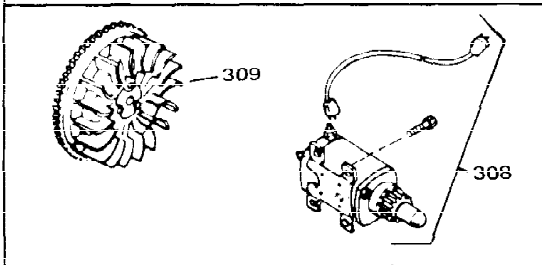

Ref #	Part Number	Qty	Description
36	650694A	0	Screw, Hex flange hd., 5/16-18 x 2
36	650695A	0	Screw, Hex flange hd., 5/16-18 x 2-1/4
36	650697A	0	Screw, Hex flange hd., 5/16-18 x 2-1/2
37	650128	0	Screw
37	650597	0	Screw, Hex washer hd., 10-24 x 5/8
37A	27261	0	Washer, Flat
41	28425	0	Cover, Valve chamber
56	30824	0	Link, Throttle
69	29747A	0	Screw
98	28569	0	Spring, Compression
98	31342	0	Spring, Compression
98	32924	0	Spring, Compression
99	29500	0	Screw, Fil. hd. mach., Sems, 8-32 x 3/4
99	650549	0	Screw
99	650688	0	Screw, Hex hd., 10-32 x 1-5/16" (Drilled
182	32683	0	Gasket, Fuel pump
183	32955	0	Cover, Fuel pump pad
184	9556	0	Plug, Oil drain (Sq. hd. pipe, 1/8-27)
185	30688	0	Screw, Hex hd. Sems, 1/4-20 x 1/2
224A	30826	0	Spring, Extension
225A	33108A	0	Control Assy., Speed (Remote Snow King)
225	730152	0	Control Assy., Speed
226	610973	0	Terminal Assy.
227	33177	0	Terminal
229	28942	0	Screw
230	27793	0	Clip, Conduit
238	32576	0	Seal, Snow guard
239	31680	0	Guard, Starter
262	29716	0	Screw
266	650815	0	Washer, Belleville
267	8115	0	Nut, Hex
298E	31683	0	Decal, Choke
305	33018	0	Harness, Adapter
306	590473	0	Starter, Rewind
308	32386	0	Starter Motor Kit (110-120 Volt)
308	32901	0	Starter Motor Kit (110-120 Volt)
308	33328	0	Starter Motor Kit (110-120 Volt)
308	33328A	0	Starter Motor Kit (110-120 Volt)
308	33518	0	Starter Motor Kit (110-120 Volt)
308	33518A	0	Starter Motor Kit (110-120 Volt)
308	33518B	0	Starter Motor Kit (110-120 Volt)
309	30811A	0	Flywheel