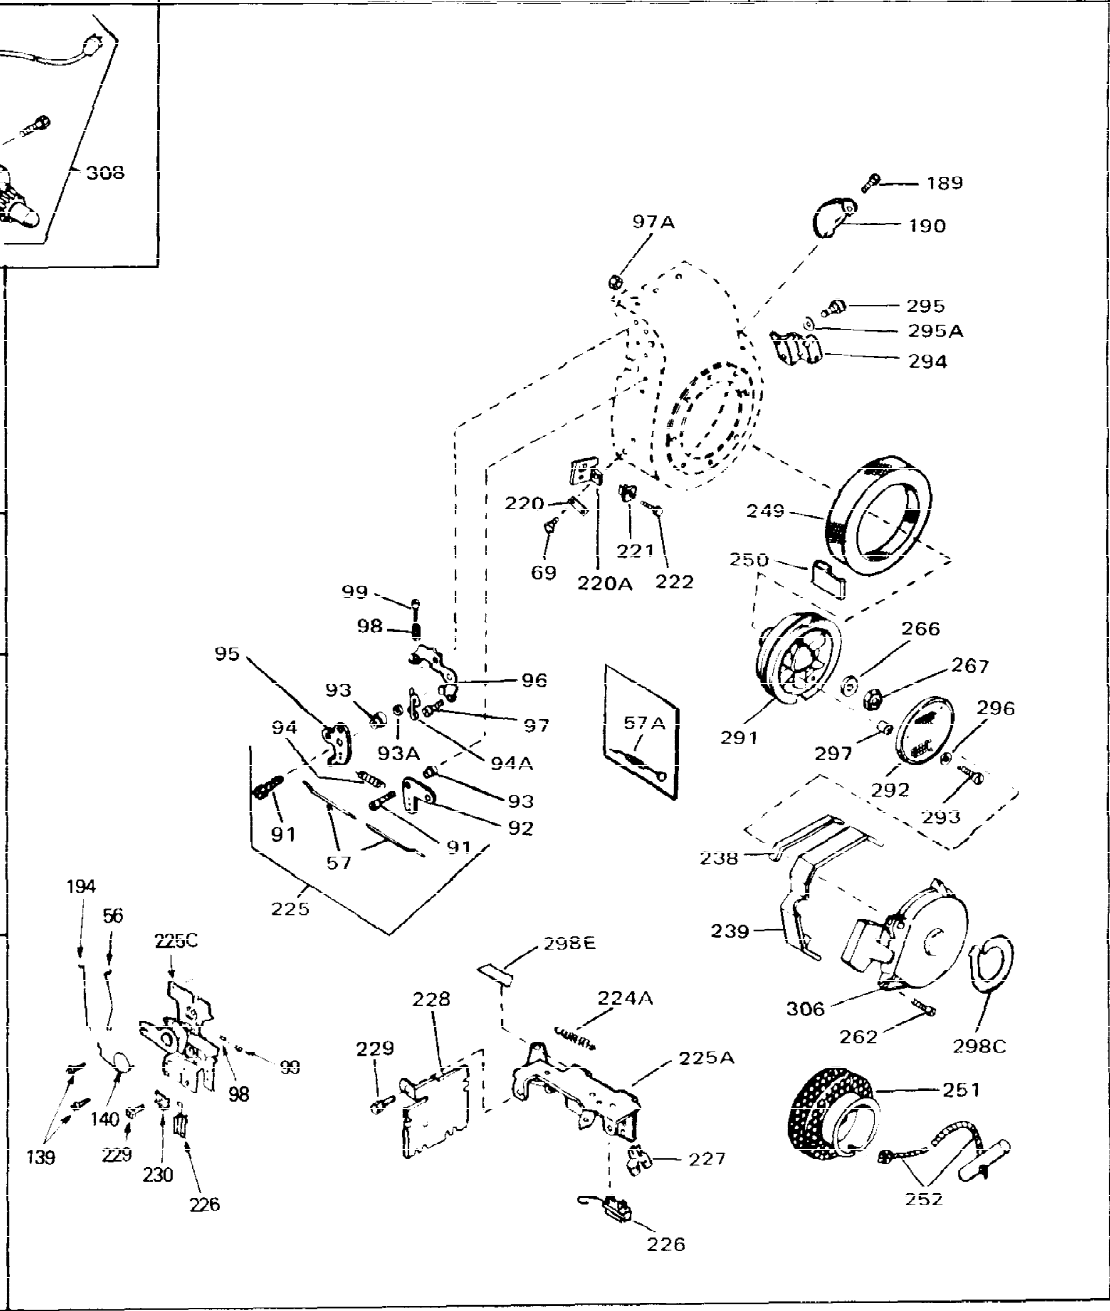

Ref #	Part Number	Qty	Description
36	650694A	0	Screw, Hex flange hd., 5/16-18 x 2
36	650695A	0	Screw, Hex flange hd., 5/16-18 x 2-1/4
36	650697A	0	Screw, Hex flange hd., 5/16-18 x 2-1/2
37	650128	0	Screw
37	650597	0	Screw, Hex washer hd., 10-24 x 5/8
37A	27261	0	Washer, Flat
41	28425	0	Cover, Valve chamber
56	30824	0	Link, Throttle
69	29747A	0	Screw
98	28569	0	Spring, Compression
98	31342	0	Spring, Compression
98	32924	0	Spring, Compression
99	29500	0	Screw, Fil. hd. mach., Sems, 8-32 x 3/4
99	650549	0	Screw
99	650688	0	Screw, Hex hd., 10-32 x 1-5/16" (Drilled
182	32683	0	Gasket, Fuel pump
183	32955	0	Cover, Fuel pump pad
184	9556	0	Plug, Oil drain (Sq. hd. pipe, 1/8-27)
185	30688	0	Screw, Hex hd. Sems, 1/4-20 x 1/2
224A	30826	0	Spring, Extension
225A	33108A	0	Control Assy., Speed (Remote Snow King)
225	730152	0	Control Assy., Speed
226	610973	0	Terminal Assy.
227	33177	0	Terminal
229	28942	0	Screw
230	27793	0	Clip, Conduit
238	32576	0	Seal, Snow guard
239	31680	0	Guard, Starter
262	29716	0	Screw
266	650815	0	Washer, Belleville
267	8115	0	Nut, Hex
298E	31683	0	Decal, Choke
305	33018	0	Harness, Adapter
306	590473	0	Starter, Rewind
308	32386	0	Starter Motor Kit (110-120 Volt)
308	32901	0	Starter Motor Kit (110-120 Volt)
308	33328	0	Starter Motor Kit (110-120 Volt)
308	33328A	0	Starter Motor Kit (110-120 Volt)
308	33518	0	Starter Motor Kit (110-120 Volt)
308	33518A	0	Starter Motor Kit (110-120 Volt)
308	33518B	0	Starter Motor Kit (110-120 Volt)
309	30811A	0	Flywheel