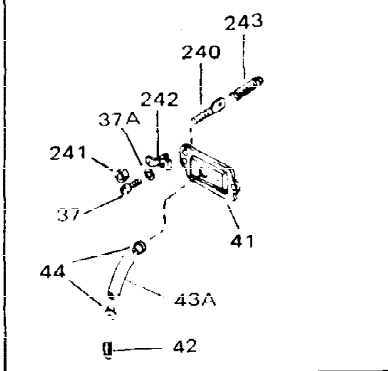

Ref #	Part Number	Qty	Description
36	650694A	0	Screw, Hex flange hd., 5/16-18 x 2
36	650695A	0	Screw, Hex flange hd., 5/16-18 x 2-1/4
36	650697A	0	Screw, Hex flange hd., 5/16-18 x 2-1/2
37	650128	0	Screw
37	650597	0	Screw, Hex washer hd., 10-24 x 5/8
37A	27261	0	Washer, Flat
41	28425	0	Cover, Valve chamber
56	30824	0	Link, Throttle
69	29747A	0	Screw
98	28569	0	Spring, Compression
98	31342	0	Spring, Compression
98	32924	0	Spring, Compression
99	29500	0	Screw, Fil. hd. mach., Sems, 8-32 x 3/4
99	650549	0	Screw
99	650688	0	Screw, Hex hd., 10-32 x 1-5/16" (Drilled
182	32683	0	Gasket, Fuel pump
183	32955	0	Cover, Fuel pump pad
184	9556	0	Plug, Oil drain (Sq. hd. pipe, 1/8-27)
185	30688	0	Screw, Hex hd. Sems, 1/4-20 x 1/2
224A	30826	0	Spring, Extension
225A	33108A	0	Control Assy., Speed (Remote Snow King)
225	730152	0	Control Assy., Speed
226	610973	0	Terminal Assy.
227	33177	0	Terminal
229	28942	0	Screw
230	27793	0	Clip, Conduit
238	32576	0	Seal, Snow guard
239	31680	0	Guard, Starter
262	29716	0	Screw
266	650815	0	Washer, Belleville
267	8115	0	Nut, Hex
298E	31683	0	Decal, Choke
305	33018	0	Harness, Adapter
306	590473	0	Starter, Rewind
308	32386	0	Starter Motor Kit (110-120 Volt)
308	32901	0	Starter Motor Kit (110-120 Volt)
308	33328	0	Starter Motor Kit (110-120 Volt)
308	33328A	0	Starter Motor Kit (110-120 Volt)
308	33518	0	Starter Motor Kit (110-120 Volt)
308	33518A	0	Starter Motor Kit (110-120 Volt)
308	33518B	0	Starter Motor Kit (110-120 Volt)
309	30811A	0	Flywheel