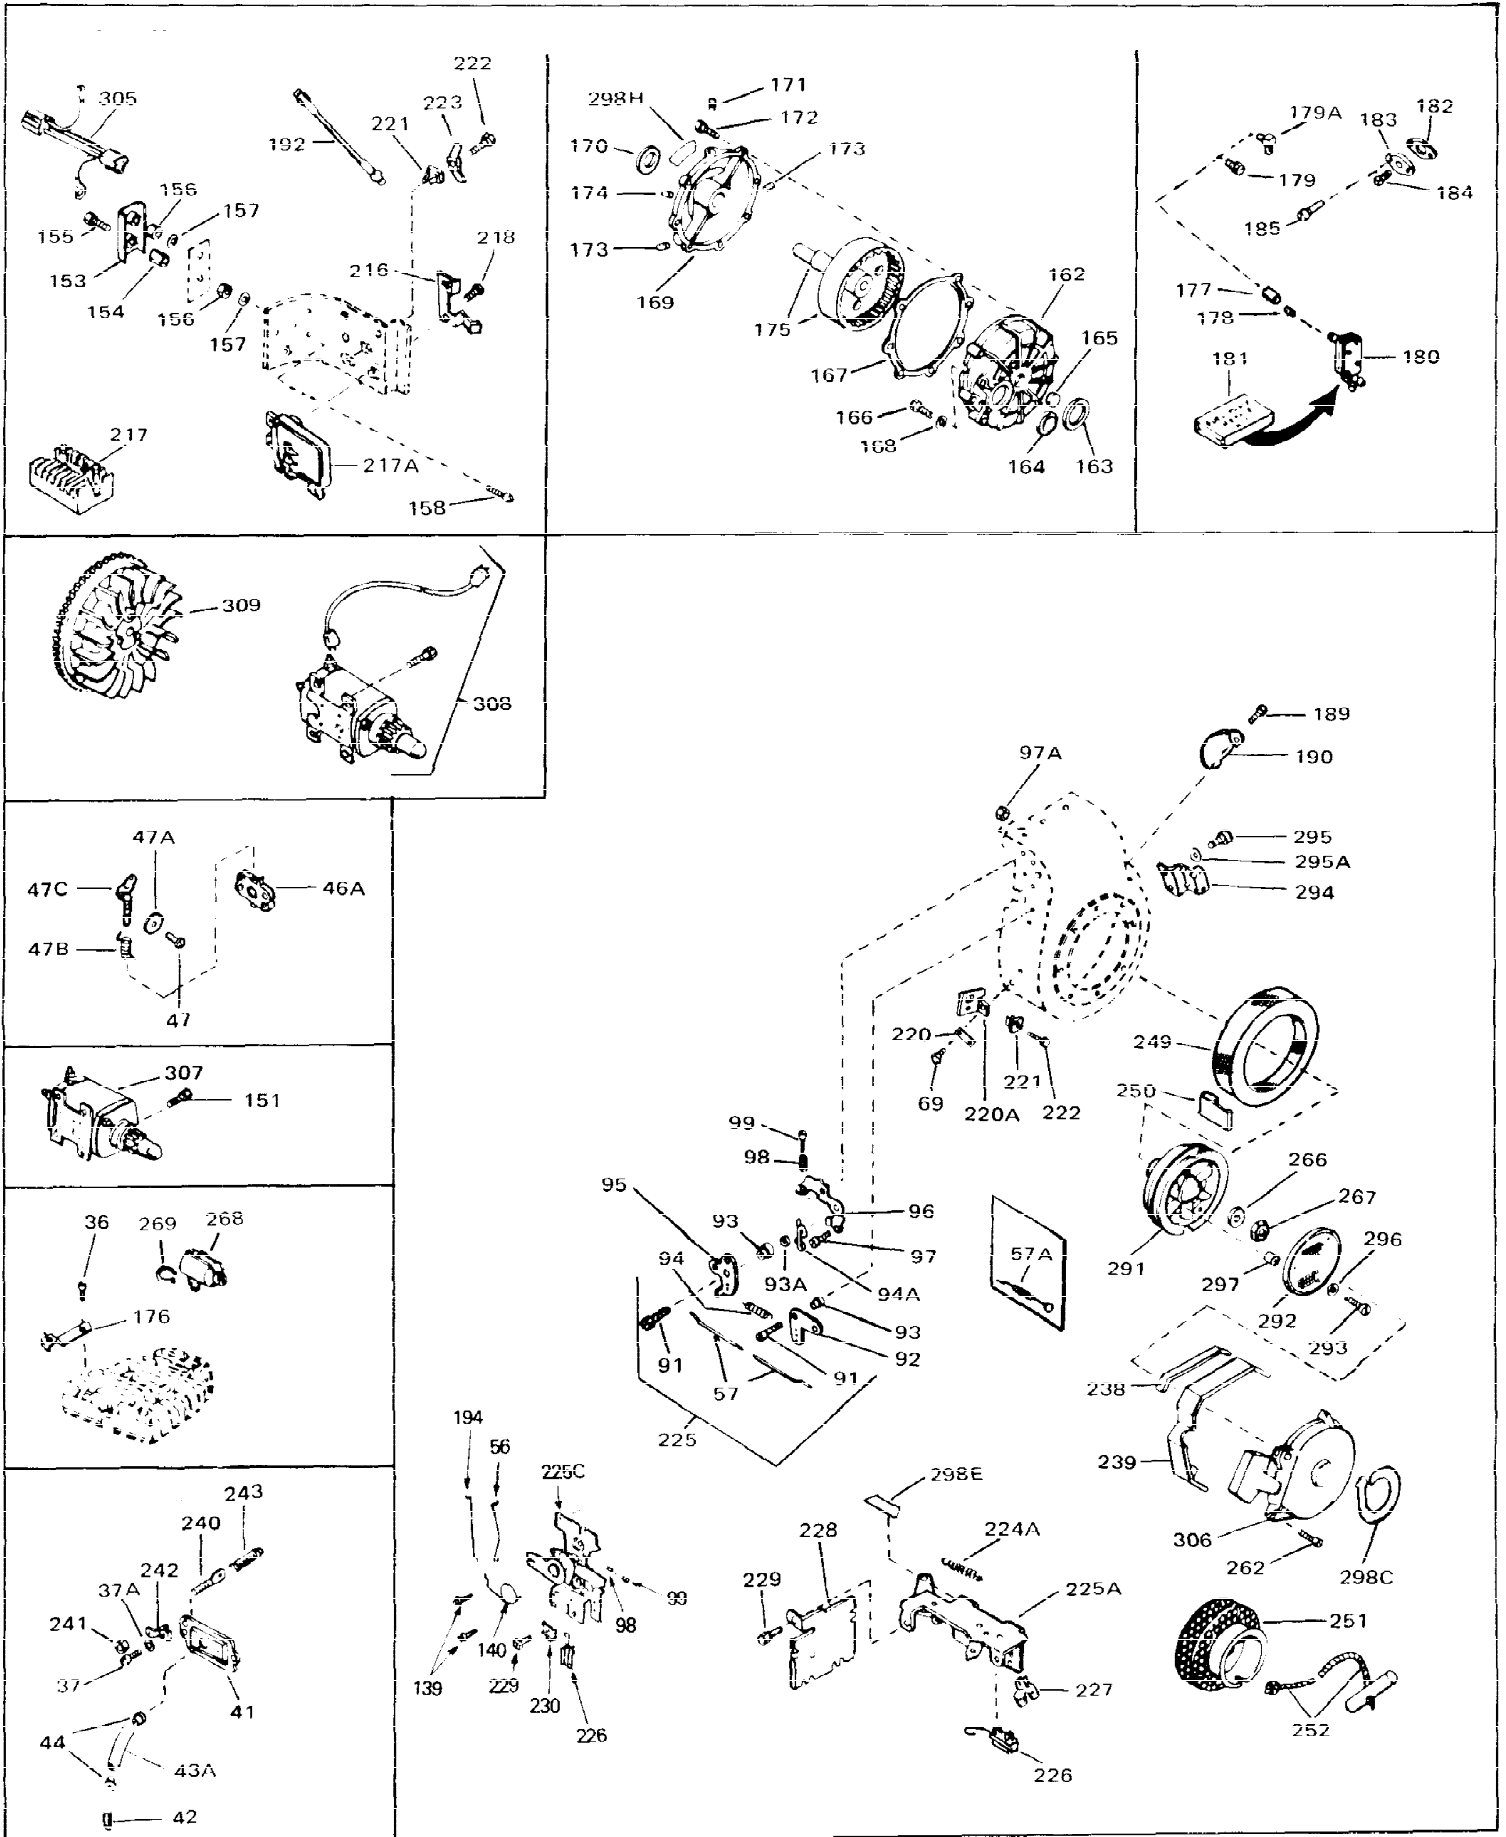

Ref #	Part Number	Qty	Description
36	650694A	0	Screw, Hex flange hd., 5/16-18 x 2
36	650695A	0	Screw, Hex flange hd., 5/16-18 x 2-1/4
36	650697A	0	Screw, Hex flange hd., 5/16-18 x 2-1/2
37	650128	0	Screw
37	650597	0	Screw, Hex washer hd., 10-24 x 5/8
37A	27261	0	Washer, Flat
41	28425	0	Cover, Valve chamber
56	30824	0	Link, Throttle
69	29747A	0	Screw
98	28569	0	Spring, Compression
98	31342	0	Spring, Compression
98	32924	0	Spring, Compression
99	650688	0	Screw, Hex hd., 10-32 x 1-5/16" (Drilled
99	29500	0	Screw, Fil. hd. mach., Sems, 8-32 x 3/4
99	650549	0	Screw
182	32683	0	Gasket, Fuel pump
183	32955	0	Cover, Fuel pump pad
184	9556	0	Plug, Oil drain (Sq. hd. pipe, 1/8-27)
185	30688	0	Screw, Hex hd. Sems, 1/4-20 x 1/2
189	650736	0	Screw
190	33013	0	Cover, Starter bubble
224A	30826	0	Spring, Extension
225	730152	0	Control Assy., Speed
225A	33108A	0	Control Assy., Speed (Remote Snow King)
226	610973	0	Terminal Assy.
227	33177	0	Terminal
229	28942	0	Screw
230	27793	0	Clip, Conduit
238	32576	0	Seal, Snow guard
239	31680	0	Guard, Starter
262	29716	0	Screw
266	650815	0	Washer, Belleville
267	8115	0	Nut, Hex
298E	31683	0	Decal, Choke
305	33018	0	Harness, Adapter
306	590473	0	Starter, Rewind
308	32386	0	Starter Motor Kit (110-120 Volt)
308	32901	0	Starter Motor Kit (110-120 Volt)
308	33328	0	Starter Motor Kit (110-120 Volt)
308	33328A	0	Starter Motor Kit (110-120 Volt)
308	33518	0	Starter Motor Kit (110-120 Volt)
308	33518A	0	Starter Motor Kit (110-120 Volt)
308	33518B	0	Starter Motor Kit (110-120 Volt)
309	30811A	0	Flywheel