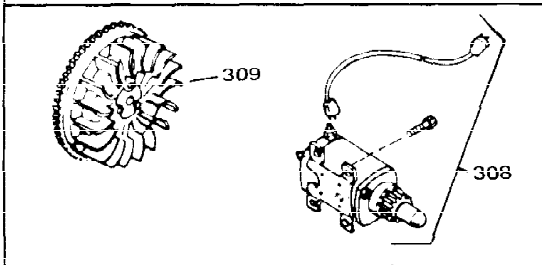

Ref #	Part Number	Qty	Description
36	650694A	0	Screw, Hex flange hd., 5/16-18 x 2
36	650695A	0	Screw, Hex flange hd., 5/16-18 x 2-1/4
36	650697A	0	Screw, Hex flange hd., 5/16-18 x 2-1/2
37	650128	0	Screw
37	650597	0	Screw, Hex washer hd., 10-24 x 5/8
37A	27261	0	Washer, Flat
41	28425	0	Cover, Valve chamber
56	30824	0	Link, Throttle
69	29747A	0	Screw
98	28569	0	Spring, Compression
98	31342	0	Spring, Compression
98	32924	0	Spring, Compression
99	650688	0	Screw, Hex hd., 10-32 x 1-5/16" (Drilled
99	29500	0	Screw, Fil. hd. mach., Sems, 8-32 x 3/4
99	650549	0	Screw
182	32683	0	Gasket, Fuel pump
183	32955	0	Cover, Fuel pump pad
184	9556	0	Plug, Oil drain (Sq. hd. pipe, 1/8-27)
185	30688	0	Screw, Hex hd. Sems, 1/4-20 x 1/2
189	650736	0	Screw
190	33013	0	Cover, Starter bubble
224A	30826	0	Spring, Extension
225A	33109A	0	Control Assy., Speed (Manual)
225	730152	0	Control Assy., Speed
226	610973	0	Terminal Assy.
227	33177	0	Terminal
238	32576	0	Seal, Snow guard
239	31680	0	Guard, Starter
262	29716	0	Screw
266	650815	0	Washer, Belleville
267	8115	0	Nut, Hex
298E	31683	0	Decal, Choke
305	33018	0	Harness, Adapter
306	590473	0	Starter, Rewind
308	32386	0	Starter Motor Kit (110-120 Volt)
308	32901	0	Starter Motor Kit (110-120 Volt)
308	33328	0	Starter Motor Kit (110-120 Volt)
308	33328A	0	Starter Motor Kit (110-120 Volt)
308	33518	0	Starter Motor Kit (110-120 Volt)
308	33518A	0	Starter Motor Kit (110-120 Volt)
308	33518B	0	Starter Motor Kit (110-120 Volt)
309	30811A	0	Flywheel