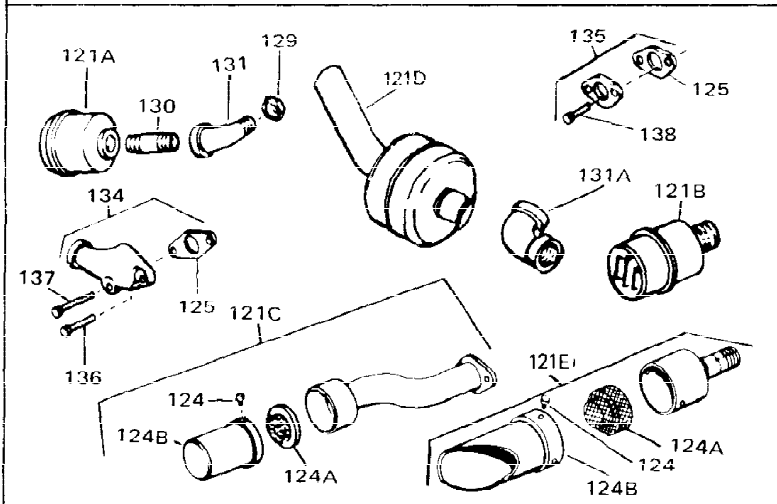

Ref #	Part Number	Qty	Description
35	26073	0	Washer, Connecting rod bolt
35	650570	0	Washer, Flat
35	650691	0	Washer, Flat
36	650694A	0	Screw, Hex flange hd., 5/16-18 x 2
36	650695A	0	Screw, Hex flange hd., 5/16-18 x 2-1/4
36	650697A	0	Screw, Hex flange hd., 5/16-18 x 2-1/2
38	27896	0	Gasket, Breather cover
43	27627	0	Tube, Breather
81	28820	0	Screw
81	30196	0	Screw
81	650521	0	Screw
86A	34697	0	Elbow, Air cleaner
89A	730128	0	Cleaner Assy., Air
111	33167	0	Bracket, Lower fuel tank
112B	33166A	0	Bracket, Upper fuel tank
113A	650665	0	Screw
113	650561	0	Screw
117A	32961	0	Valve, Fuel shut-off
117B	33053	0	Valve, Fuel strainer & shut-off
121E	391026	0	Muffler
124A	33171	0	Screen, Muffler
124B	33185	0	Cover & Tube, Muffler
124	650578	0	Screw
125	27930	0	Gasket, Exhaust
134	31288	0	Muffler Adapter Kit
135	730130	0	Muffler Adapter Kit
136	6021A	0	Screw, Hex flange hd., 5/16-18 x 1-1/2
137	650697A	0	Screw, Hex flange hd., 5/16-18 x 2-1/2
138	30196	0	Screw
211	650675	0	Washer, Flat
233	34819	0	Elbow Assy., Air cleaner
234	730561	0	Air Cleaner Kit, Dual Element upright,
273	650687	0	Screw, Pan hd. self-tap, 10-32 x 5/16
274	650257	0	Screw, Pan hd. Sems, 8-32 x 5/16
274A	650765	0	Screw, Hex washer hd. self-drilling, 10-32 x
275	33134	0	Cover, Carburetor
278	32398	0	Bracket, Choke
279	28820	0	Screw
280	650760	0	Screw
280A	650764	0	"U" Clip Nut
282	32397	0	Plate Assy., Choke
283	32399	0	Spring, Choke knob
284	32400	0	Knob, Choke
298F	31682	0	Decal, Operation