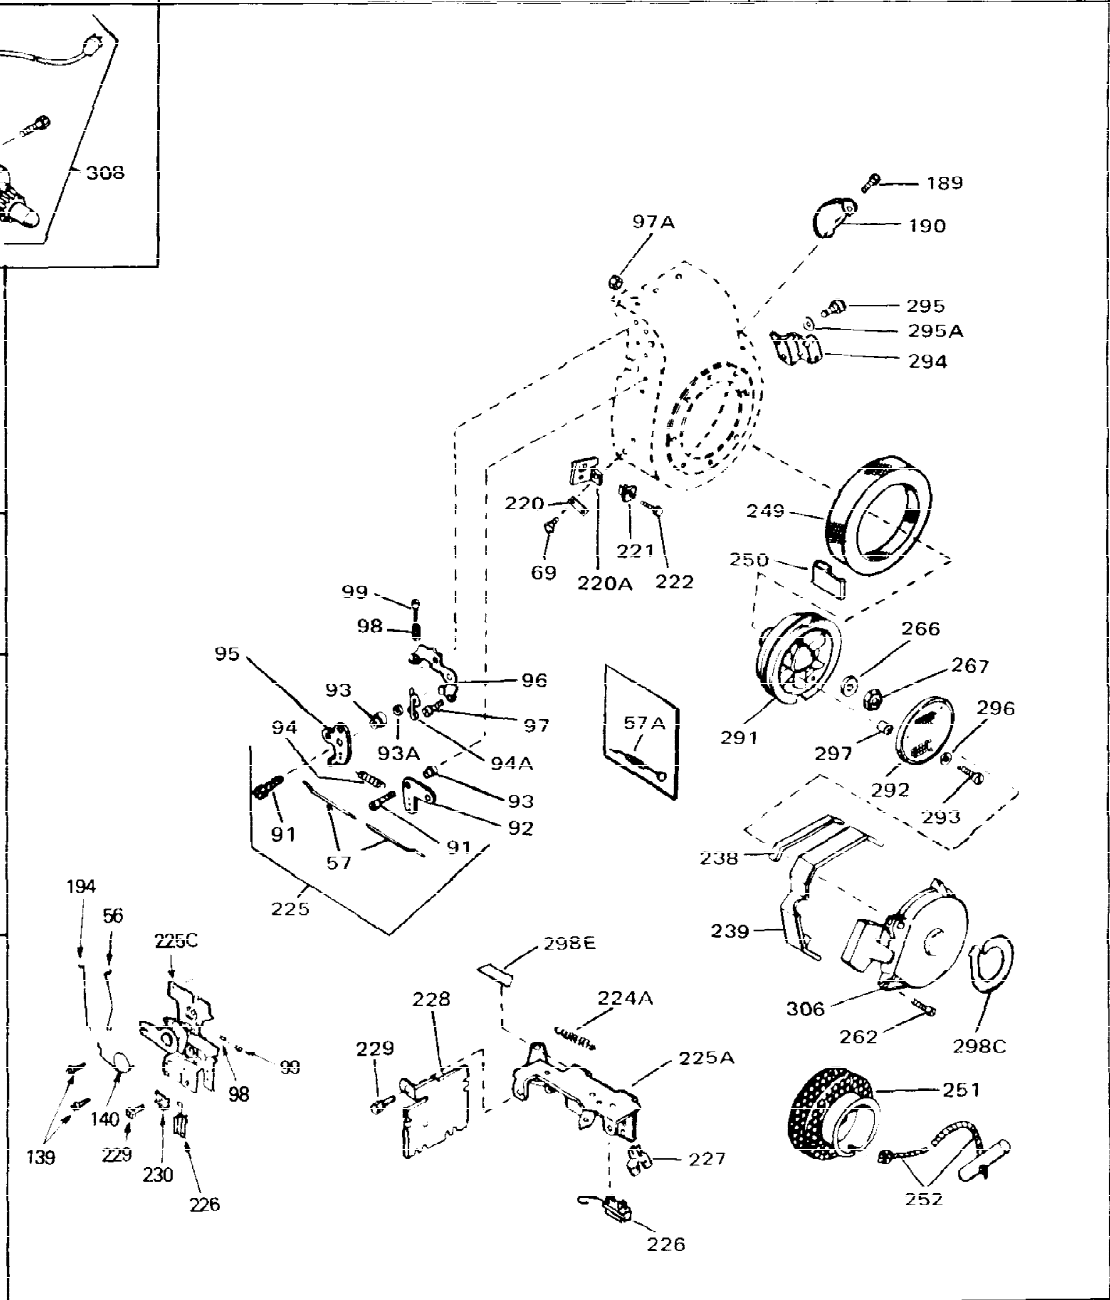

Ref #	Part Number	Qty	Description
36	650694A	0	Screw, Hex flange hd., 5/16-18 x 2
36	650695A	0	Screw, Hex flange hd., 5/16-18 x 2-1/4
36	650697A	0	Screw, Hex flange hd., 5/16-18 x 2-1/2
37	650128	0	Screw
37	650597	0	Screw, Hex washer hd., 10-24 x 5/8
37A	27261	0	Washer, Flat
41	28425	0	Cover, Valve chamber
56	30824	0	Link, Throttle
69	29747A	0	Screw
98	28569	0	Spring, Compression
98	31342	0	Spring, Compression
98	32924	0	Spring, Compression
99	650688	0	Screw, Hex hd., 10-32 x 1-5/16" (Drilled
99	29500	0	Screw, Fil. hd. mach., Sems, 8-32 x 3/4
99	650549	0	Screw
182	32683	0	Gasket, Fuel pump
183	32955	0	Cover, Fuel pump pad
184	9556	0	Plug, Oil drain (Sq. hd. pipe, 1/8-27)
185	30688	0	Screw, Hex hd. Sems, 1/4-20 x 1/2
189	650736	0	Screw
190	33013	0	Cover, Starter bubble
224A	30826	0	Spring, Extension
225A	33109A	0	Control Assy., Speed (Manual)
225	730152	0	Control Assy., Speed
226	610973	0	Terminal Assy.
227	33177	0	Terminal
238	32576	0	Seal, Snow guard
239	31680	0	Guard, Starter
262	29716	0	Screw
266	650815	0	Washer, Belleville
267	8115	0	Nut, Hex
298E	31683	0	Decal, Choke
305	33018	0	Harness, Adapter
306	590473	0	Starter, Rewind
308	32386	0	Starter Motor Kit (110-120 Volt)
308	32901	0	Starter Motor Kit (110-120 Volt)
308	33328	0	Starter Motor Kit (110-120 Volt)
308	33328A	0	Starter Motor Kit (110-120 Volt)
308	33518	0	Starter Motor Kit (110-120 Volt)
308	33518A	0	Starter Motor Kit (110-120 Volt)
308	33518B	0	Starter Motor Kit (110-120 Volt)
309	30811A	0	Flywheel