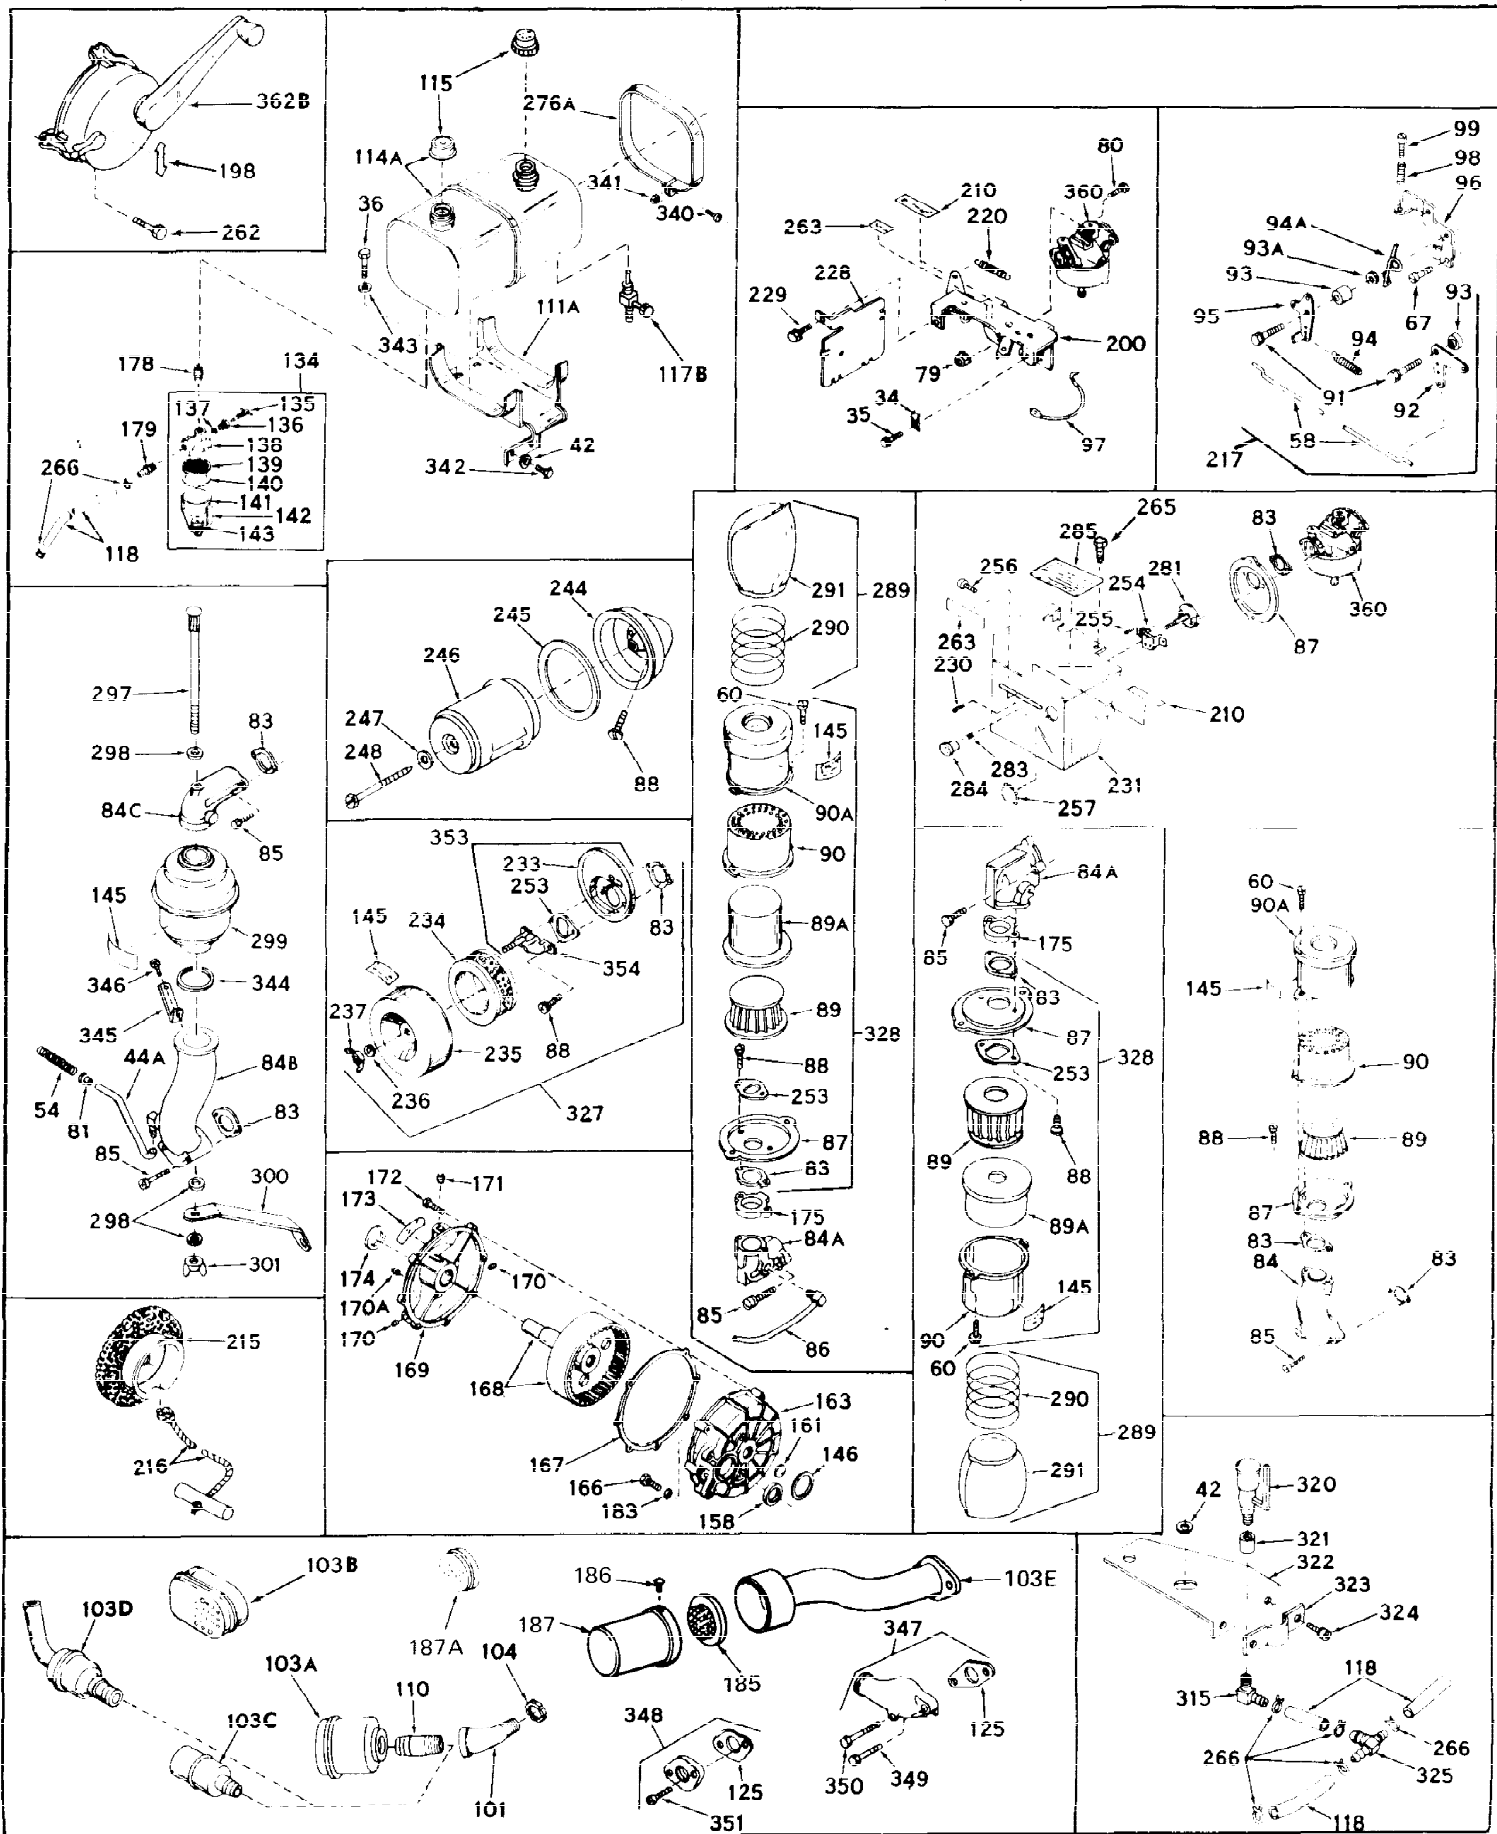

Ref #	Part Number	Qty	Description
34	27793	0	Clip, Conduit
35	28942	0	Screw
36	650694	0	Screw, Hex hd. cap, 5/16-18 x 2
36	650695	0	Screw, Hex hd. cap, 5/16-18 x 2-1/4 (Grade 8
36	650697	0	Screw, Hex hd. cap, 5/16-18 x 2-1/2
42	26073	0	Washer, Connecting rod bolt
54	28819	0	Spring, Fuel line
54	31778	0	Spring, Coil
60	650152	0	Screw
67	650399	0	Screw, Phil. fil. hd. Sems, 10-32 x 5/8
79	29752	0	Nut
80	650572	0	Screw
83	27272	0	Gasket, Air cleaner
85	29786	0	Screw
85	650163	0	Screw, Fil. hd. Sems, 10-32 x 7/8
85	650416	0	Screw, Rd. hd. Sems, 10-32 x 1
85	650605	0	Screw
88	28820	0	Screw
88	650399	0	Screw, Phil. fil. hd. Sems, 10-32 x 5/8
88	650521	0	Screw
91	30312	0	Screw, Hex washer hd. Sems, 10-32 x 1/2
97	28468	0	Wire, Ground (Female fitting both ends)
98	32924	0	Spring, Compression
98	28569	0	Spring, Compression
99	29500	0	Screw, Fil. hd. mach., Sems, 8-32 x 3/4
99	650223	0	Screw, Fil. slotted hd. Sems, 8-32 x 5/8
99	650688	0	Screw, Hex hd., 10-32 x 1-5/16" (Drilled
104	28443	0	Nut, Conduit (1/8" thick)
104	32862	0	Nut, Conduit (1/4" thick)
115	32387A	0	Cap, Fuel filler (Charcoal Plastic) (Spurt
115	33032	0	Cap, Fuel filler (Red Plastic) (Spurt
118	29774	0	Line, Fuel (Braided 8.25")
118	30705	0	Line, Fuel (Braided 16")
118	30962	0	Line, Fuel (Braided 32")
125	27930	0	Gasket, Exhaust
146	28451	0	Gasket, Housing
171	24590	0	Plug, Pipe
200	33109	0	Control Assy., Speed (Manual)
215	28301	0	Pulley, Starter
216	590343	0	Rope & Handle Assy., Starter
220	30826	0	Spring, Extension
228	30820	0	Baffle, Heat
229	28942	0	Screw
230	650257	0	Screw, Pan hd. Sems, 8-32 x 5/16
231	32396	0	Cover, Carburetor
253	30767	0	Spacer, Air cleaner
254	32398	0	Bracket, Choke
255	28820	0	Screw
256	650760	0	Screw
257	31291	0	Plug, Cover
262	29716	0	Screw
263	31683	0	Decal, Choke
265	650701	0	Screw, Hex washer hd. shakeproof,
266	26460	0	Clamp, Fuel line
281	32397	0	Plate Assy., Choke