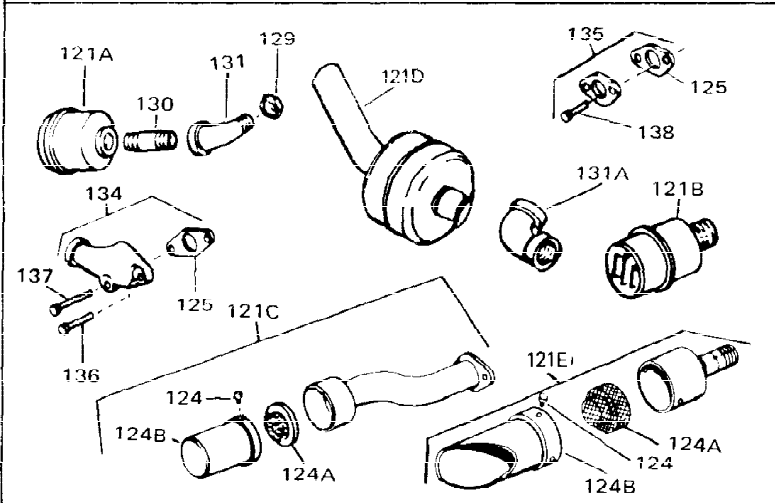

Ref #	Part Number	Qty	Description
35	26073	0	Washer, Connecting rod bolt
35	650570	0	Washer, Flat
35	650691	0	Washer, Flat
36	650694A	0	Screw, Hex flange hd., 5/16-18 x 2
36	650695A	0	Screw, Hex flange hd., 5/16-18 x 2-1/4
36	650697A	0	Screw, Hex flange hd., 5/16-18 x 2-1/2
38	27896	0	Gasket, Breather cover
43	27627	0	Tube, Breather
81	28820	0	Screw
81	30196	0	Screw
81	650521	0	Screw
86A	34697	0	Elbow, Air cleaner
89A	730128	0	Cleaner Assy., Air
111A	31300	0	Bracket, Fuel tank
113A	650665	0	Screw
113	650561	0	Screw
117B	33053	0	Valve, Fuel strainer & shut-off
117A	29683	0	Strainer & Shut-off
121E	391026	0	Muffler
124A	33171	0	Screen, Muffler
124B	33185	0	Cover & Tube, Muffler
124	650578	0	Screw
125	27930	0	Gasket, Exhaust
134	31288	0	Muffler Adapter Kit
135	730130	0	Muffler Adapter Kit
136	6021A	0	Screw, Hex flange hd., 5/16-18 x 1-1/2
137	650697A	0	Screw, Hex flange hd., 5/16-18 x 2-1/2
138	30196	0	Screw
208	31298	0	Strip, Dampener
209	31299	0	Brace, Tank mounting
210	650116	0	Nut, Lock
211	650168	0	Washer, Flat
233	34819	0	Elbow Assy., Air cleaner
234	730561	0	Air Cleaner Kit, Dual Element upright,
273	650687	0	Screw, Pan hd. self-tap, 10-32 x 5/16
274	650257	0	Screw, Pan hd. Sems, 8-32 x 5/16
274A	650765	0	Screw, Hex washer hd. self-drilling, 10-32 x
275	33134	0	Cover, Carburetor
278	32398	0	Bracket, Choke
279	28820	0	Screw
280A	650764	0	"U" Clip Nut
280	650760	0	Screw
282	32397	0	Plate Assy., Choke
283	32399	0	Spring, Choke knob
284	32400	0	Knob, Choke
298F	31682	0	Decal, Operation