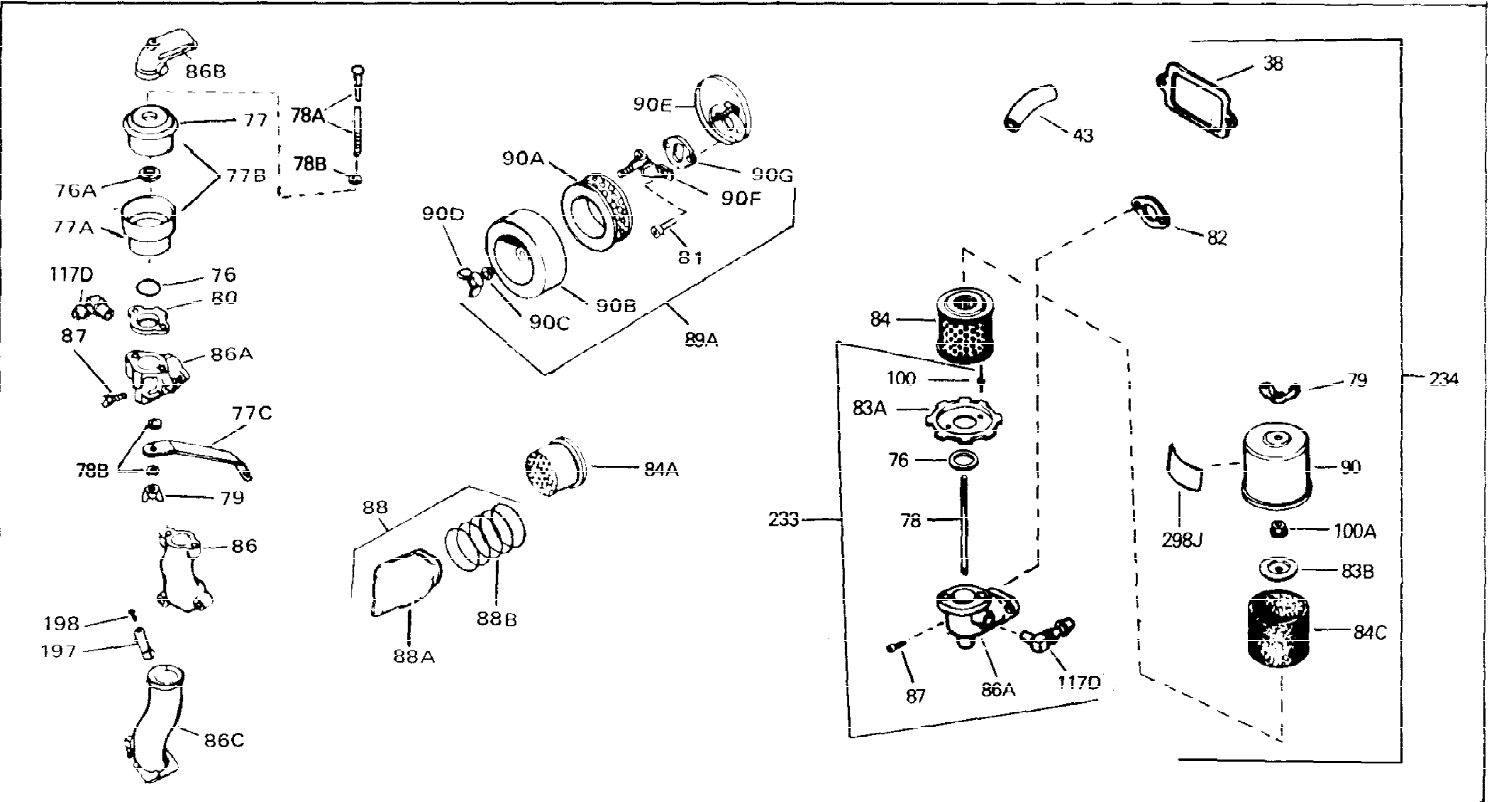

Ref #	Part Number	Qty	Description
35	26073	0	Washer, Connecting rod bolt
35	650570	0	Washer, Flat
35	650691	0	Washer, Flat
36	650694A	0	Screw, Hex flange hd., 5/16-18 x 2
36	650695A	0	Screw, Hex flange hd., 5/16-18 x 2-1/4
36	650697A	0	Screw, Hex flange hd., 5/16-18 x 2-1/2
38	27896	0	Gasket, Breather cover
43	27627	0	Tube, Breather
81	28820	0	Screw
81	30196	0	Screw
81	650521	0	Screw
86A	34697	0	Elbow, Air cleaner
89A	730128	0	Cleaner Assy., Air
111A	31300	0	Bracket, Fuel tank
113A	650665	0	Screw
113	650561	0	Screw
117B	33053	0	Valve, Fuel strainer & shut-off
117A	29683	0	Strainer & Shut-off
121E	391026	0	Muffler
124A	33171	0	Screen, Muffler
124B	33185	0	Cover & Tube, Muffler
124	650578	0	Screw
125	27930	0	Gasket, Exhaust
134	31288	0	Muffler Adapter Kit
135	730130	0	Muffler Adapter Kit
136	6021A	0	Screw, Hex flange hd., 5/16-18 x 1-1/2
137	650697A	0	Screw, Hex flange hd., 5/16-18 x 2-1/2
138	30196	0	Screw
208	31298	0	Strip, Dampener
209	31299	0	Brace, Tank mounting
210	650116	0	Nut, Lock
211	650168	0	Washer, Flat
233	34819	0	Elbow Assy., Air cleaner
234	730561	0	Air Cleaner Kit, Dual Element upright,
273	650687	0	Screw, Pan hd. self-tap, 10-32 x 5/16
274	650257	0	Screw, Pan hd. Sems, 8-32 x 5/16
274A	650765	0	Screw, Hex washer hd. self-drilling, 10-32 x
275	33134	0	Cover, Carburetor
278	32398	0	Bracket, Choke
279	28820	0	Screw
280A	650764	0	"U" Clip Nut
280	650760	0	Screw
282	32397	0	Plate Assy., Choke
283	32399	0	Spring, Choke knob
284	32400	0	Knob, Choke
298F	31682	0	Decal, Operation