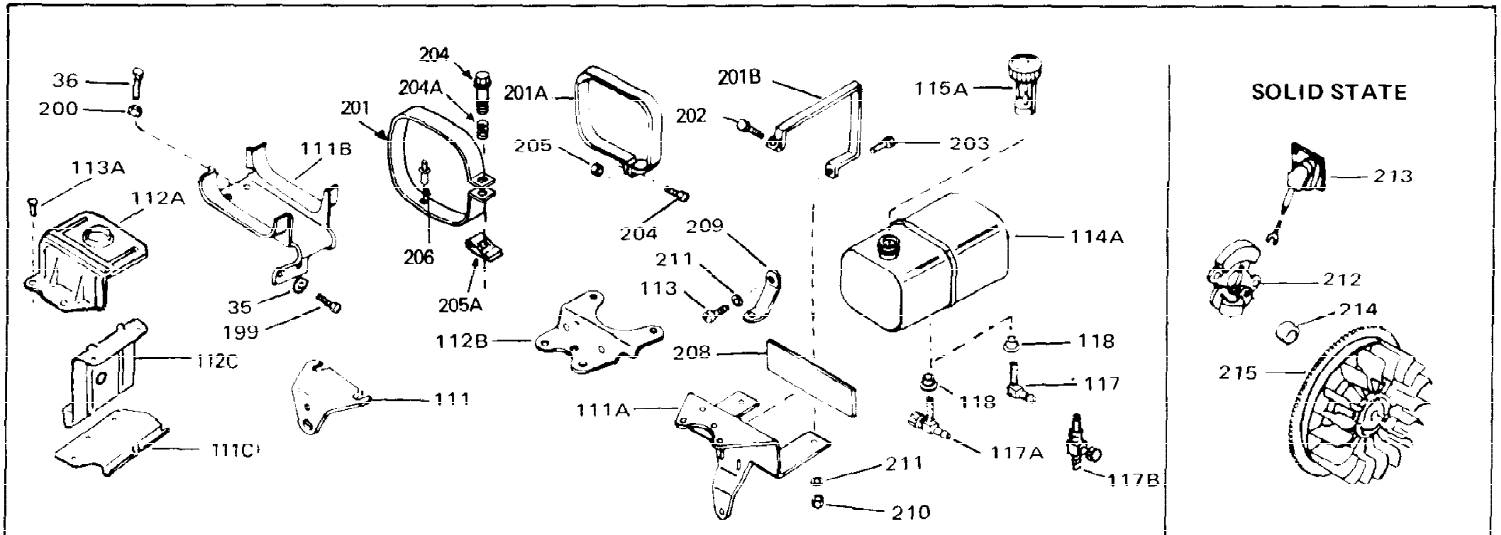

Ref #	Part Number	Qty	Description
35	26073	0	Washer, Connecting rod bolt
35	650570	0	Washer, Flat
35	650691	0	Washer, Flat
36	650694A	0	Screw, Hex flange hd., 5/16-18 x 2
36	650695A	0	Screw, Hex flange hd., 5/16-18 x 2-1/4
36	650697A	0	Screw, Hex flange hd., 5/16-18 x 2-1/2
38	27896	0	Gasket, Breather cover
43	27627	0	Tube, Breather
81	28820	0	Screw
81	30196	0	Screw
81	650521	0	Screw
86A	34697	0	Elbow, Air cleaner
89A	730128	0	Cleaner Assy., Air
111A	31300	0	Bracket, Fuel tank
113A	650665	0	Screw
113	650561	0	Screw
117B	33053	0	Valve, Fuel strainer & shut-off
117A	29683	0	Strainer & Shut-off
121E	391026	0	Muffler
124A	33171	0	Screen, Muffler
124B	33185	0	Cover & Tube, Muffler
124	650578	0	Screw
125	27930	0	Gasket, Exhaust
134	31288	0	Muffler Adapter Kit
135	730130	0	Muffler Adapter Kit
136	6021A	0	Screw, Hex flange hd., 5/16-18 x 1-1/2
137	650697A	0	Screw, Hex flange hd., 5/16-18 x 2-1/2
138	30196	0	Screw
208	31298	0	Strip, Dampener
209	31299	0	Brace, Tank mounting
210	650116	0	Nut, Lock
211	650168	0	Washer, Flat
233	34819	0	Elbow Assy., Air cleaner
234	730561	0	Air Cleaner Kit, Dual Element upright,
273	650687	0	Screw, Pan hd. self-tap, 10-32 x 5/16
274	650257	0	Screw, Pan hd. Sems, 8-32 x 5/16
274A	650765	0	Screw, Hex washer hd. self-drilling, 10-32 x
275	33134	0	Cover, Carburetor
278	32398	0	Bracket, Choke
279	28820	0	Screw
280A	650764	0	"U" Clip Nut
280	650760	0	Screw
282	32397	0	Plate Assy., Choke
283	32399	0	Spring, Choke knob
284	32400	0	Knob, Choke
298F	31682	0	Decal, Operation