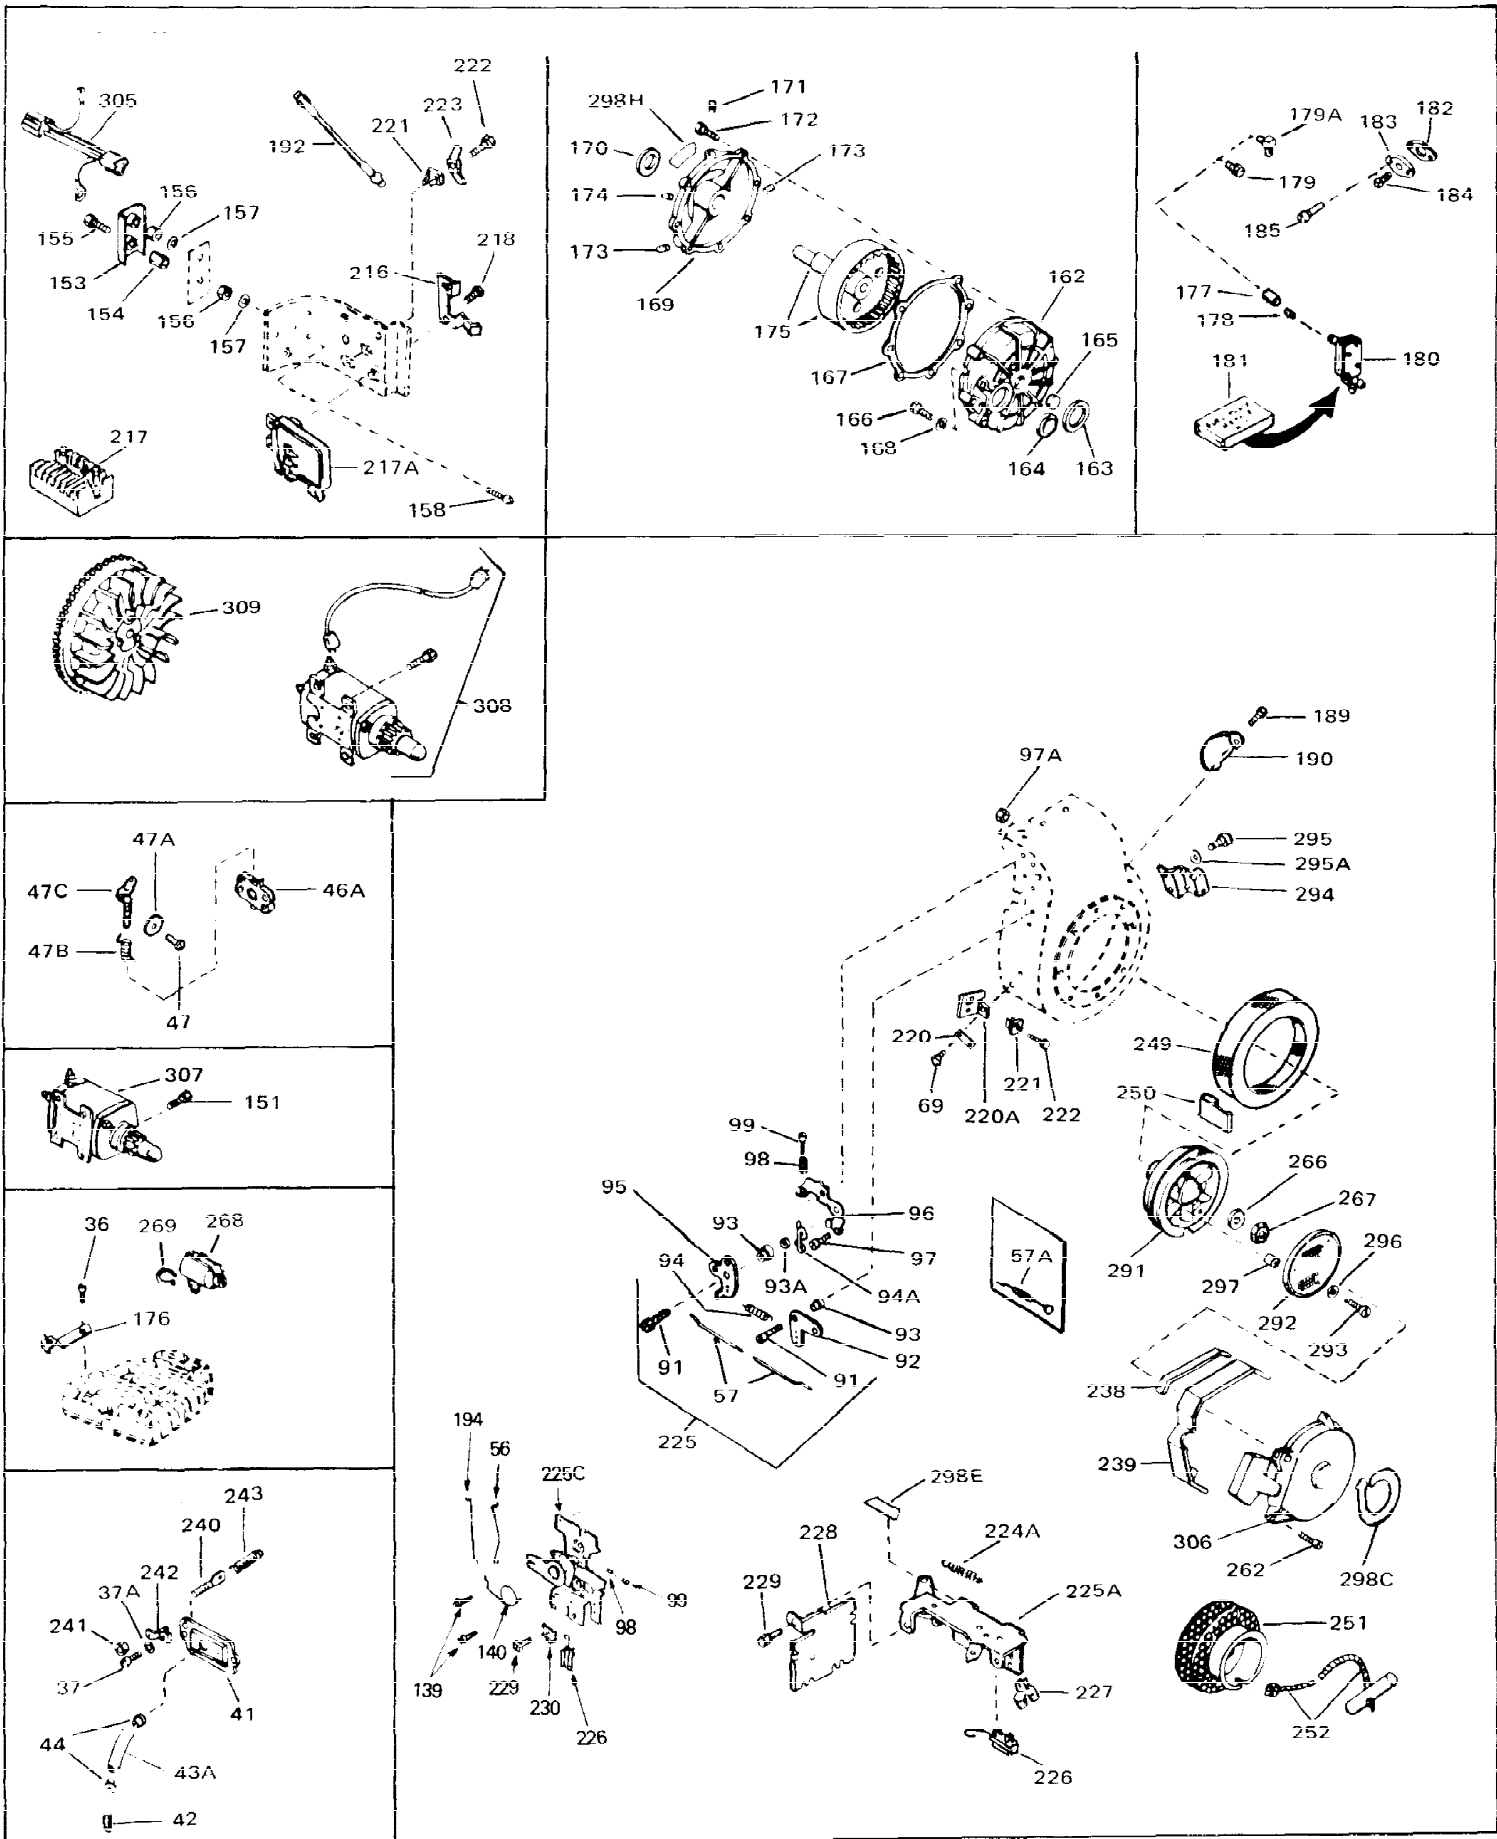

Ref #	Part Number	Qty	Description
36	650694A	0	Screw, Hex flange hd., 5/16-18 x 2
36	650695A	0	Screw, Hex flange hd., 5/16-18 x 2-1/4
36	650697A	0	Screw, Hex flange hd., 5/16-18 x 2-1/2
37	650128	0	Screw
37	650597	0	Screw, Hex washer hd., 10-24 x 5/8
37A	27261	0	Washer, Flat
41	28425	0	Cover, Valve chamber
56	31710	0	Link, Throttle
69	29747A	0	Screw
98	28569	0	Spring, Compression
98	31342	0	Spring, Compression
98	32924	0	Spring, Compression
99	650688	0	Screw, Hex hd., 10-32 x 1-5/16" (Drilled
99	29500	0	Screw, Fil. hd. mach., Sems, 8-32 x 3/4
99	650549	0	Screw
162	30516	0	Housing, Reducer
163	28451	0	Gasket, Housing
164	30256	0	Seal, Oil
165	28508	0	Plug, Expansion
166	28454	0	Screw
167	30517A	0	Gasket, Reduction cover
168	8274	0	Lockwasher
169	30798	0	Cover, Reducer
170	27897	0	Seal, Oil
171	24590	0	Plug, Pipe
172	30564	0	Screw
173	9556	0	Plug, Oil drain (Sq. hd. pipe, 1/8-27)
174	9556	0	Plug, Oil drain (Sq. hd. pipe, 1/8-27)
175	30797	0	Shaft & Gear Assy.
182	32683	0	Gasket, Fuel pump
183	32955	0	Cover, Fuel pump pad
184	9556	0	Plug, Oil drain (Sq. hd. pipe, 1/8-27)
185	30688	0	Screw, Hex hd. Sems, 1/4-20 x 1/2
225	730152	0	Control Assy., Speed
226	610973	0	Terminal Assy.
227	33177	0	Terminal
262	29716	0	Screw
266	650815	0	Washer, Belleville
267	8115	0	Nut, Hex
298H	28973	0	Decal, Oil fill
305	33018	0	Harness, Adapter
306	590420	0	Starter, Rewind
308	32386	0	Starter Motor Kit (110-120 Volt)
308	32901	0	Starter Motor Kit (110-120 Volt)
308	33328	0	Starter Motor Kit (110-120 Volt)
308	33328A	0	Starter Motor Kit (110-120 Volt)
308	33518	0	Starter Motor Kit (110-120 Volt)
308	33518A	0	Starter Motor Kit (110-120 Volt)
308	33518B	0	Starter Motor Kit (110-120 Volt)
309	30811A	0	Flywheel