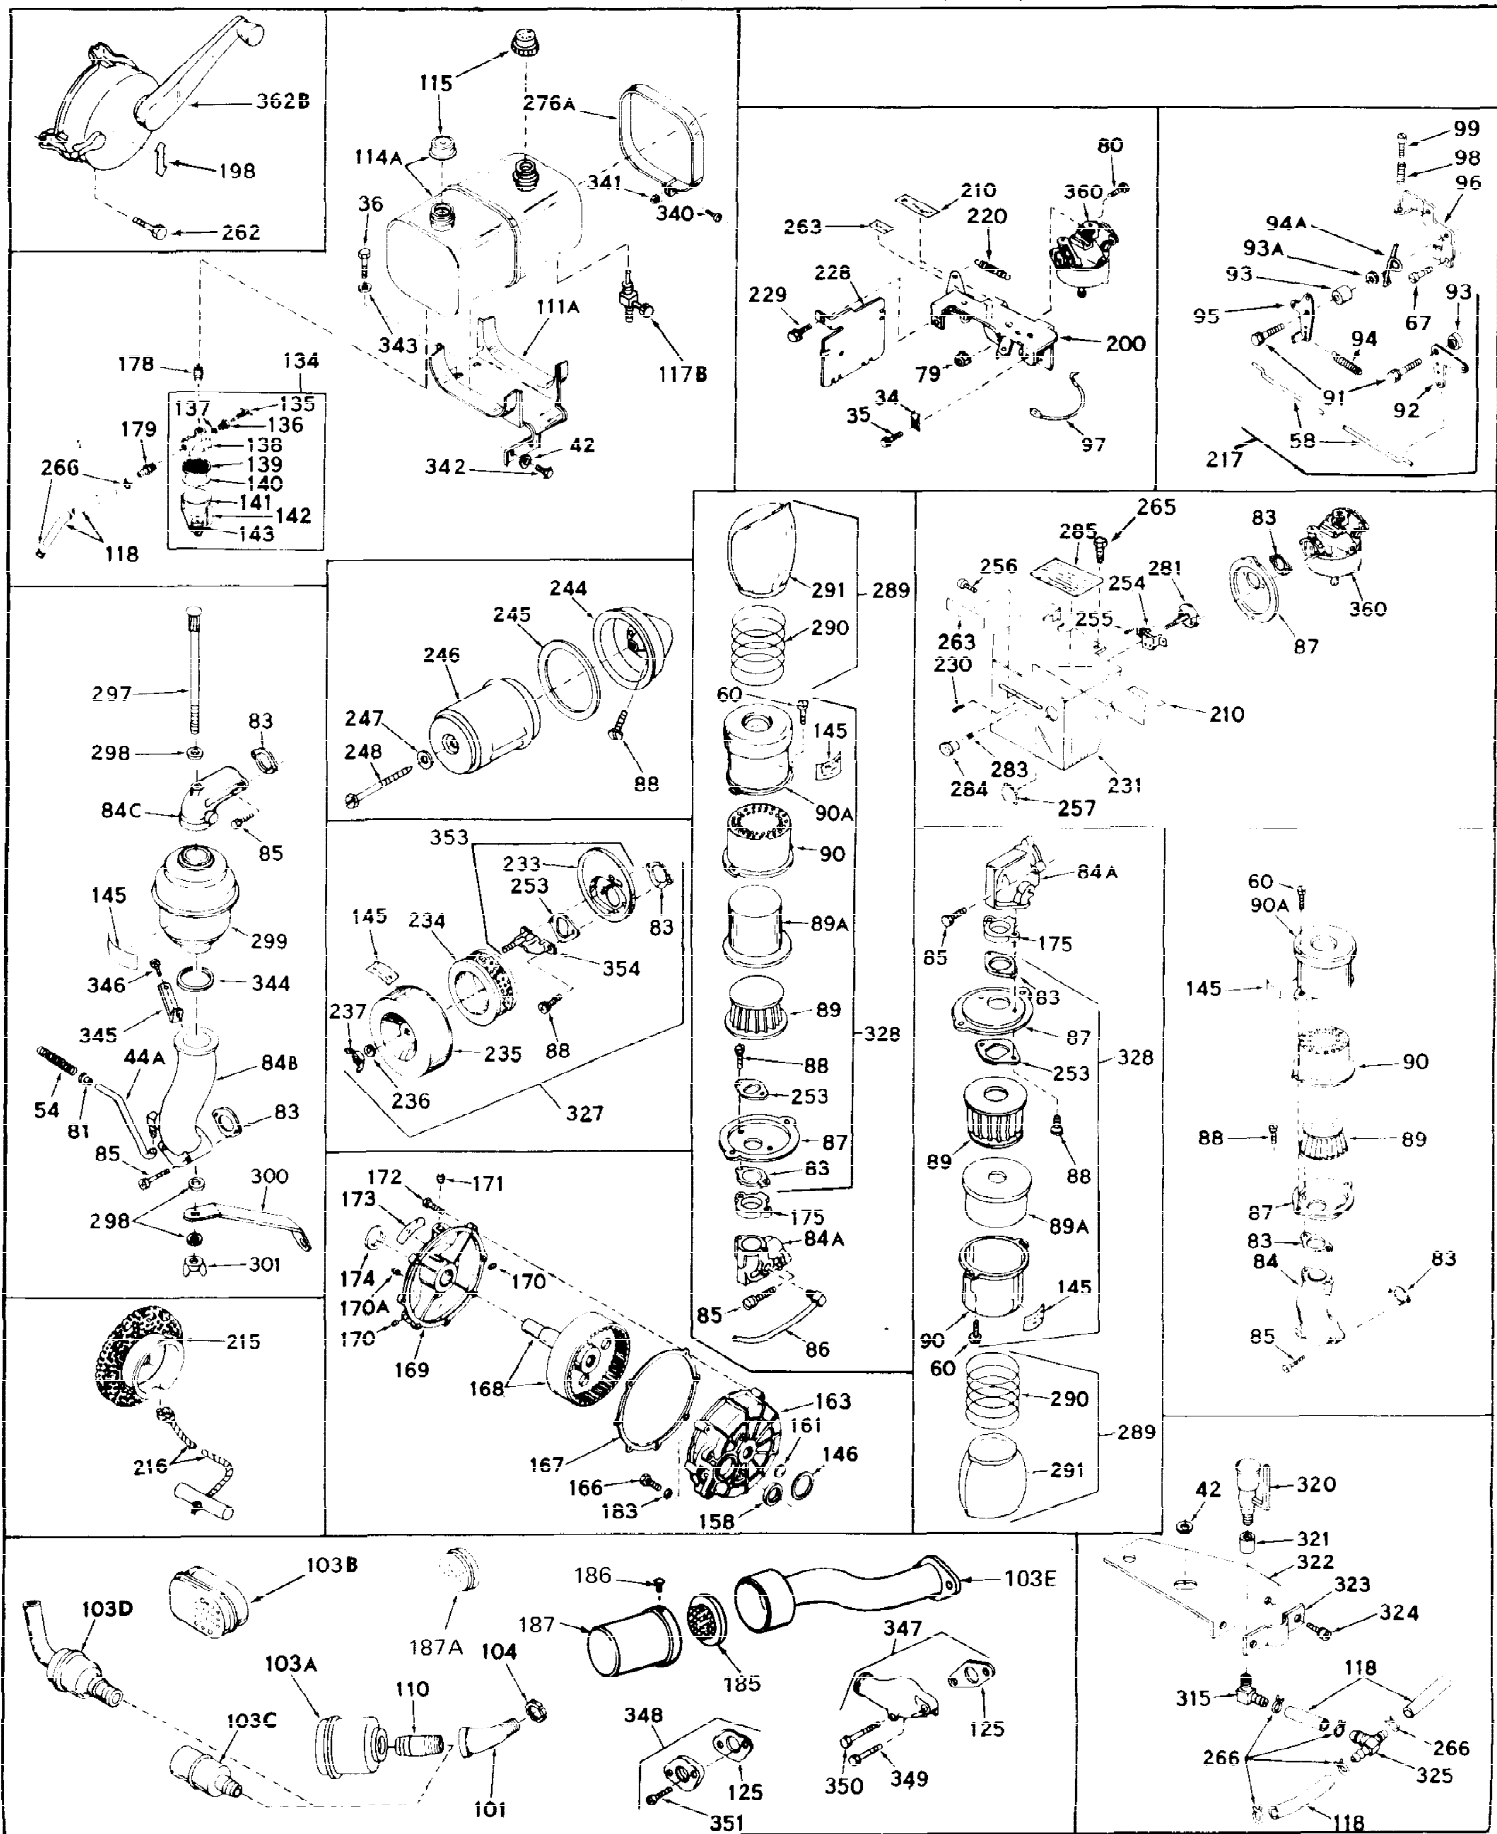

Ref #	Part Number	Qty	Description
34	27793	0	Clip, Conduit
35	28942	0	Screw
36	650697	0	Screw, Hex hd. cap, 5/16-18 x 2-1/2
36	650695	0	Screw, Hex hd. cap, 5/16-18 x 2-1/4 (Grade 8
36	650694	0	Screw, Hex hd. cap, 5/16-18 x 2
42	26073	0	Washer, Connecting rod bolt
54	31778	0	Spring, Coil
54	28819	0	Spring, Fuel line
58	31879	0	Link, Governor lever to bellcrank
60	650152	0	Screw
67	650399	0	Screw, Phil. fil. hd. Sems, 10-32 x 5/8
79	29752	0	Nut
80	650572	0	Screw
83	27272	0	Gasket, Air cleaner
85	650163	0	Screw, Fil. hd. Sems, 10-32 x 7/8
85	29786	0	Screw
85	650605	0	Screw
85	650416	0	Screw, Rd. hd. Sems, 10-32 x 1
87	31691	0	Bracket, Air cleaner
88	28820	0	Screw
88	650399	0	Screw, Phil. fil. hd. Sems, 10-32 x 5/8
88	650521	0	Screw
89	30727	0	Element, Air cleaner
90	31692	0	Body, Air cleaner
91	30312	0	Screw, Hex washer hd. Sems, 10-32 x 1/2
92	30712	0	Lever, Bellcrank
93	29530	0	Bushing, Lever
93A	28562	0	Bushing, Lever
94A	32977	0	Spring, Torsion
94	30202	0	Spring, Extension
95	30201A	0	Lever, Speed control
96	30199A	0	Bracket, Speed control
98	28569	0	Spring, Compression
98	32924	0	Spring, Compression
99	650223	0	Screw, Fil. slotted hd. Sems, 8-32 x 5/8
99	29500	0	Screw, Fil. hd. mach., Sems, 8-32 x 3/4
99	650688	0	Screw, Hex hd., 10-32 x 1-5/16" (Drilled
101	30209	0	Elbow, Exhaust (45ø)
103C	31287	0	Muffler
104	28443	0	Nut, Conduit (1/8" thick)
104	32862	0	Nut, Conduit (1/4" thick)
115	32387A	0	Cap, Fuel filler (Charcoal Plastic) (Spurt
115	33032	0	Cap, Fuel filler (Red Plastic) (Spurt
118	29774	0	Line, Fuel (Braided 8.25")
118	30705	0	Line, Fuel (Braided 16")
118	30962	0	Line, Fuel (Braided 32")
125	27930	0	Gasket, Exhaust
145	31752	0	Decal, Air cleaner
146	28451	0	Gasket, Housing
171	24590	0	Plug, Pipe
215	28301	0	Pulley, Starter
216	590343	0	Rope & Handle Assy., Starter
217	730152	0	Control Assy., Speed
228	30820	0	Baffle, Heat
229	28942	0	Screw