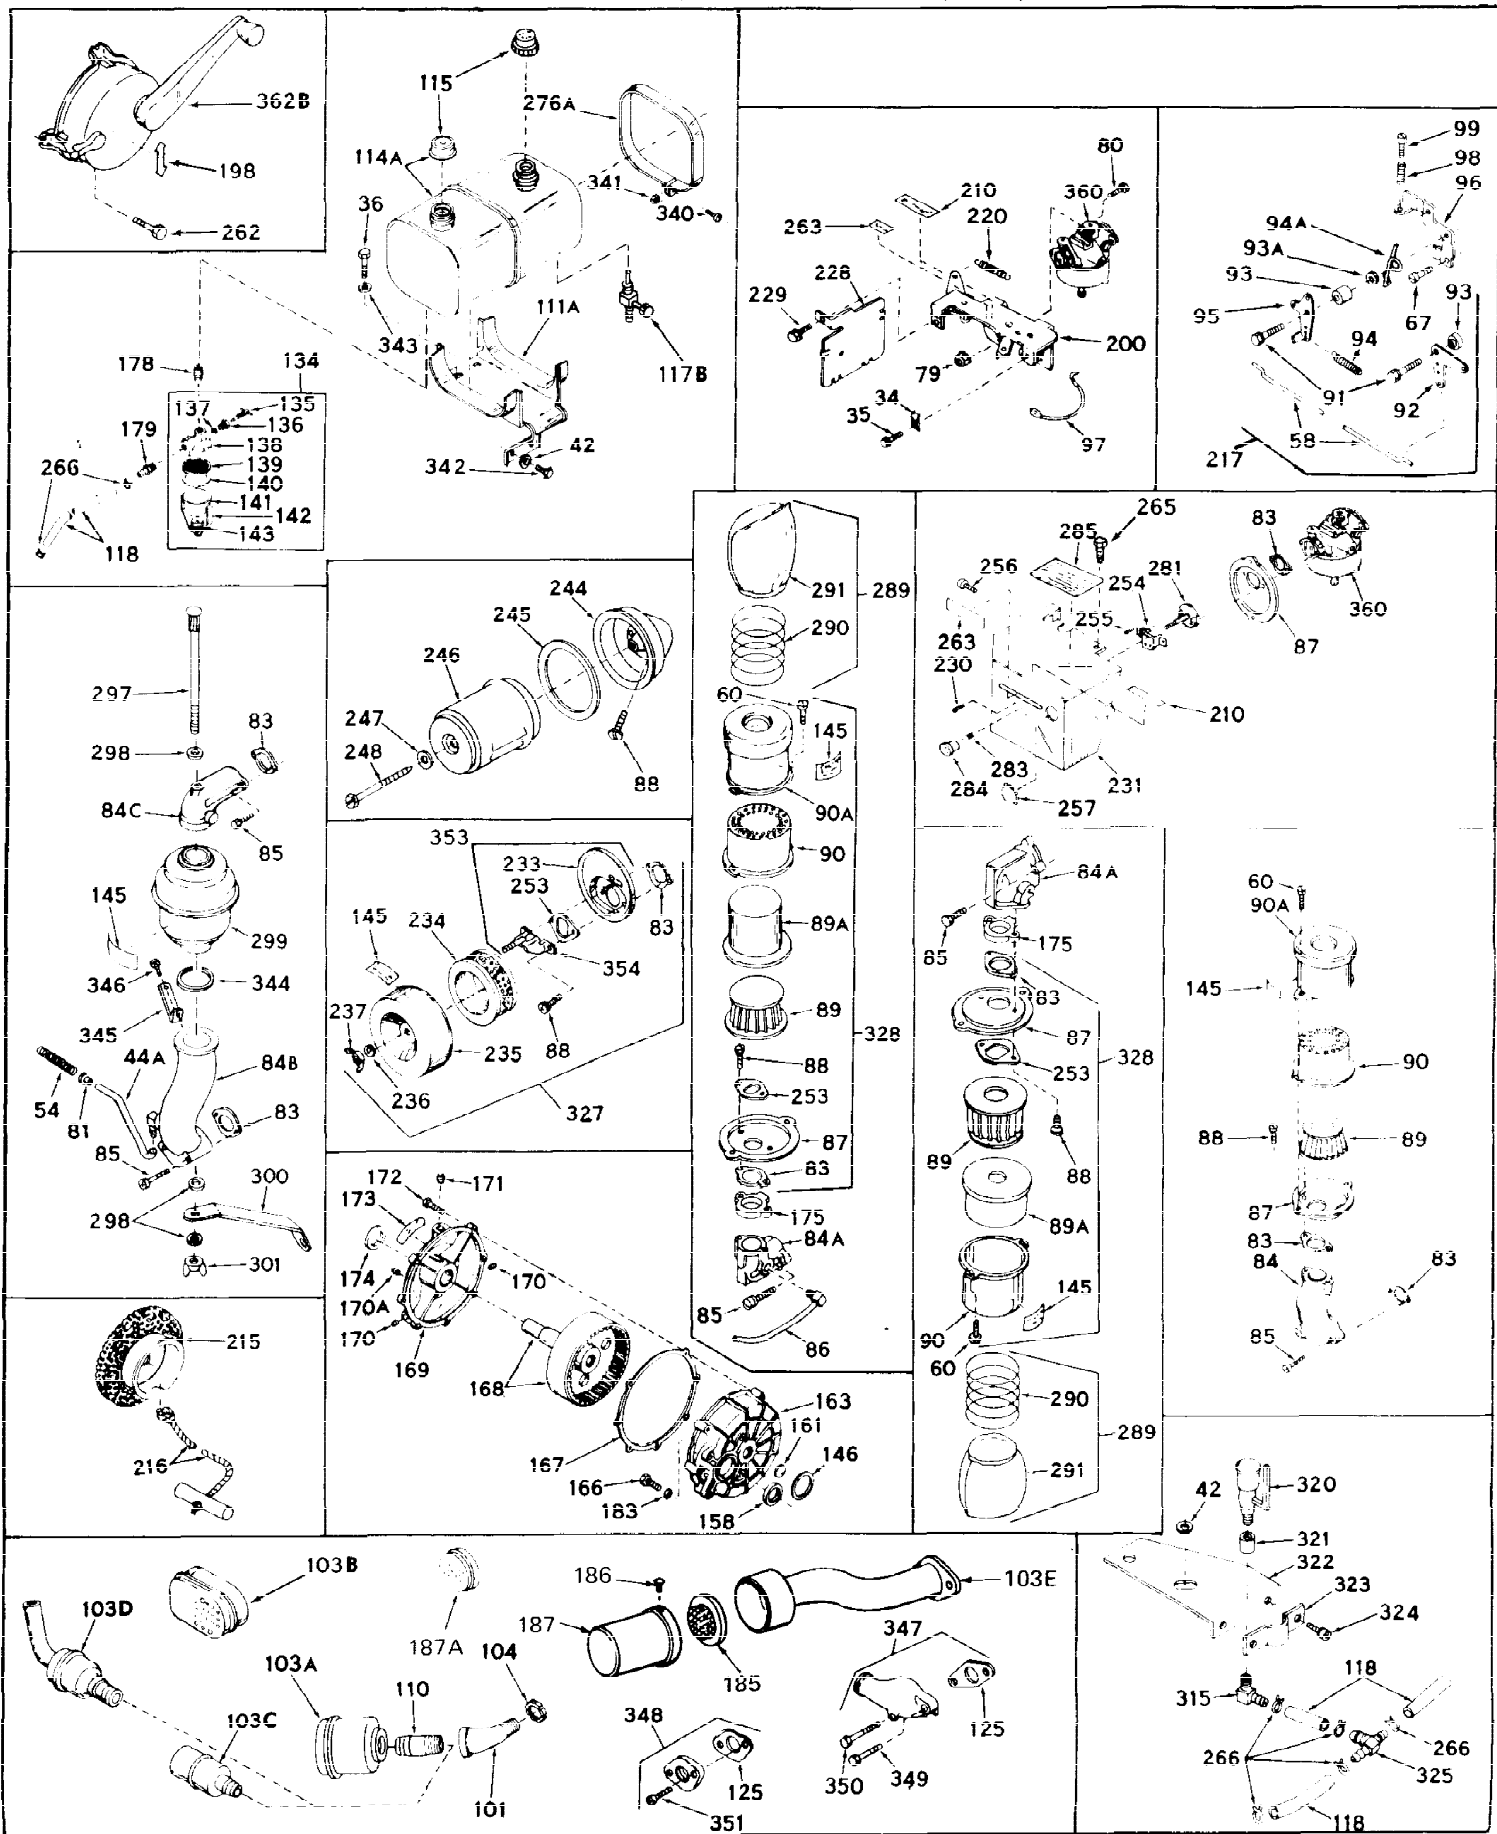

Ref #	Part Number	Qty	Description
34	27793	0	Clip, Conduit
35	28942	0	Screw
36	650694	0	Screw, Hex hd. cap, 5/16-18 x 2
36	650695	0	Screw, Hex hd. cap, 5/16-18 x 2-1/4 (Grade 8
36	650697	0	Screw, Hex hd. cap, 5/16-18 x 2-1/2
42	26073	0	Washer, Connecting rod bolt
54	28819	0	Spring, Fuel line
54	31778	0	Spring, Coil
60	650152	0	Screw
67	650399	0	Screw, Phil. fil. hd. Sems, 10-32 x 5/8
79	29752	0	Nut
80	650572	0	Screw
83	27272	0	Gasket, Air cleaner
85	29786	0	Screw
85	650163	0	Screw, Fil. hd. Sems, 10-32 x 7/8
85	650416	0	Screw, Rd. hd. Sems, 10-32 x 1
85	650605	0	Screw
88	28820	0	Screw
88	650399	0	Screw, Phil. fil. hd. Sems, 10-32 x 5/8
88	650521	0	Screw
91	30312	0	Screw, Hex washer hd. Sems, 10-32 x 1/2
97	28468	0	Wire, Ground (Female fitting both ends)
98	32924	0	Spring, Compression
98	28569	0	Spring, Compression
99	29500	0	Screw, Fil. hd. mach., Sems, 8-32 x 3/4
99	650223	0	Screw, Fil. slotted hd. Sems, 8-32 x 5/8
99	650688	0	Screw, Hex hd., 10-32 x 1-5/16" (Drilled
101	30209	0	Elbow, Exhaust (45ø)
103C	32985	0	Muffler
104	28443	0	Nut, Conduit (1/8" thick)
104	32862	0	Nut, Conduit (1/4" thick)
115	32387A	0	Cap, Fuel filler (Charcoal Plastic) (Spurt
115	33032	0	Cap, Fuel filler (Red Plastic) (Spurt
118	29774	0	Line, Fuel (Braided 8.25")
118	30705	0	Line, Fuel (Braided 16")
118	30962	0	Line, Fuel (Braided 32")
125	27930	0	Gasket, Exhaust
146	28451	0	Gasket, Housing
171	24590	0	Plug, Pipe
200	33109	0	Control Assy., Speed (Manual)
210	31323	0	Decal, Control
215	28301	0	Pulley, Starter
216	590343	0	Rope & Handle Assy., Starter
220	30826	0	Spring, Extension
228	30820	0	Baffle, Heat
229	28942	0	Screw
230	650257	0	Screw, Pan hd. Sems, 8-32 x 5/16
231	32436	0	Cover, Carburetor
253	30767	0	Spacer, Air cleaner
254	32398	0	Bracket, Choke
255	28820	0	Screw
256	650760	0	Screw
257	31291	0	Plug, Cover
262	29716	0	Screw
263	31683	0	Decal, Choke