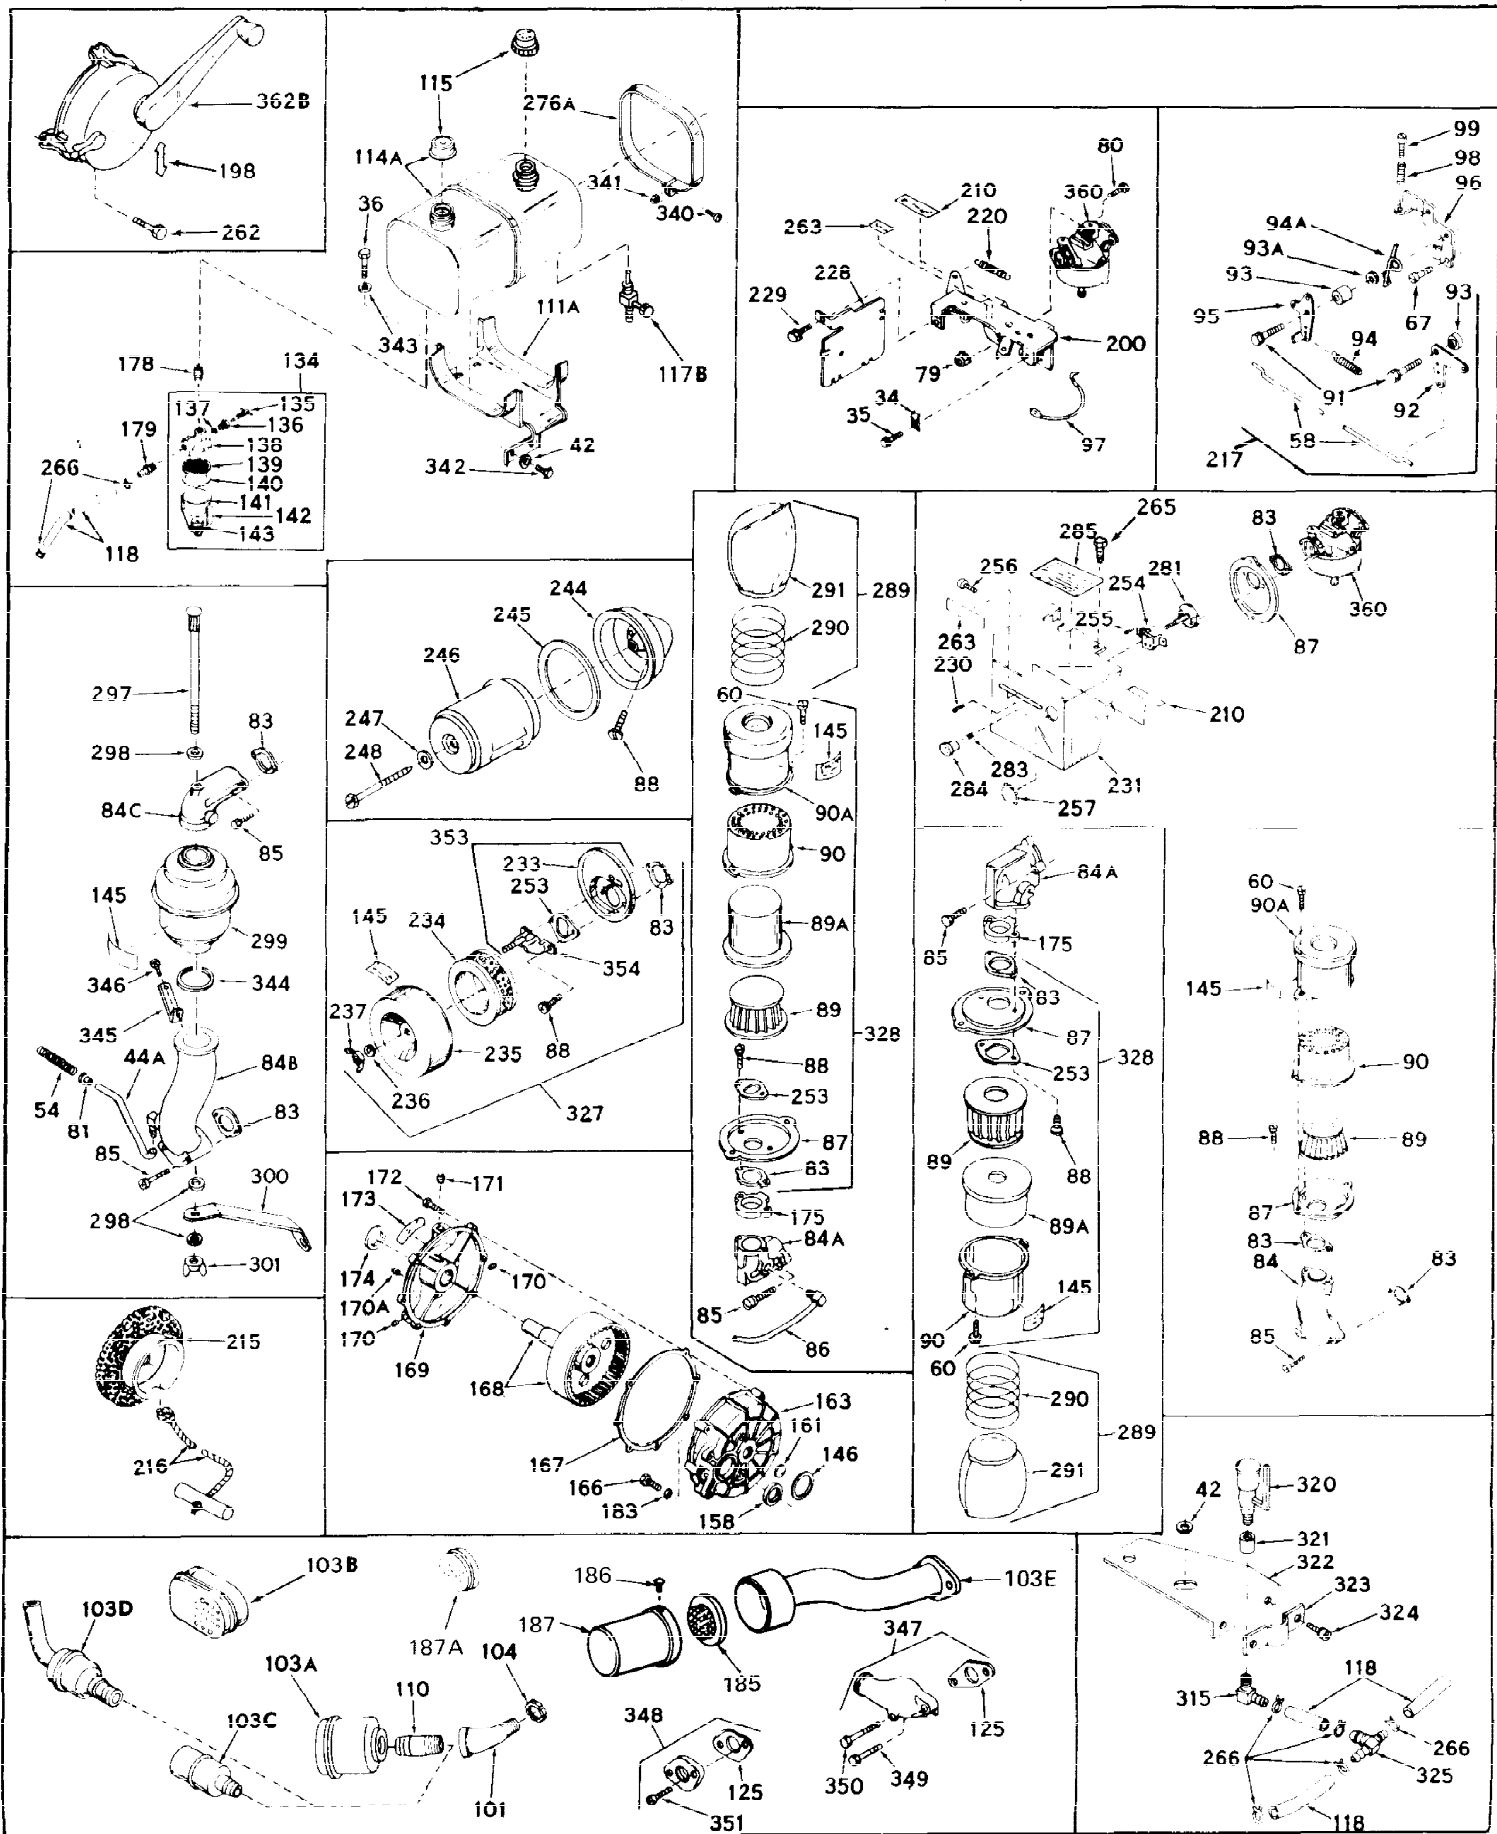

Ref #	Part Number	Qty	Description
34	27793	0	Clip, Conduit
35	28942	0	Screw
36	650694	0	Screw, Hex hd. cap, 5/16-18 x 2
36	650695	0	Screw, Hex hd. cap, 5/16-18 x 2-1/4 (Grade 8
36	650697	0	Screw, Hex hd. cap, 5/16-18 x 2-1/2
42	26073	0	Washer, Connecting rod bolt
54	28819	0	Spring, Fuel line
54	31778	0	Spring, Coil
58	31879	0	Link, Governor lever to bellcrank
60	650152	0	Screw
67	650399	0	Screw, Phil. fil. hd. Sems, 10-32 x 5/8
79	29752	0	Nut
80	650572	0	Screw
83	27272	0	Gasket, Air cleaner
85	29786	0	Screw
85	650163	0	Screw, Fil. hd. Sems, 10-32 x 7/8
85	650416	0	Screw, Rd. hd. Sems, 10-32 x 1
85	650605	0	Screw
87	31914	0	Bracket, Air cleaner
88	28820	0	Screw
88	650399	0	Screw, Phil. fil. hd. Sems, 10-32 x 5/8
88	650521	0	Screw
89	30727	0	Element, Air cleaner
90	31692	0	Body, Air cleaner
91	30312	0	Screw, Hex washer hd. Sems, 10-32 x 1/2
92	30712	0	Lever, Bellcrank
93	29530	0	Bushing, Lever
93A	28562	0	Bushing, Lever
94A	32977	0	Spring, Torsion
94	30202	0	Spring, Extension
95	30201A	0	Lever, Speed control
96	30199A	0	Bracket, Speed control
97	30831	0	Wire, Ground (Female fitting both ends)
98	28569	0	Spring, Compression
98	32924	0	Spring, Compression
99	29500	0	Screw, Fil. hd. mach., Sems, 8-32 x 3/4
99	650223	0	Screw, Fil. slotted hd. Sems, 8-32 x 5/8
99	650688	0	Screw, Hex hd., 10-32 x 1-5/16" (Drilled
101	30209	0	Elbow, Exhaust (45ø)
103C	31287	0	Muffler
104	28443	0	Nut, Conduit (1/8" thick)
104	32862	0	Nut, Conduit (1/4" thick)
115	32387A	0	Cap, Fuel filler (Charcoal Plastic) (Spurt
115	33032	0	Cap, Fuel filler (Red Plastic) (Spurt
118	29774	0	Line, Fuel (Braided 8.25")
118	30705	0	Line, Fuel (Braided 16")
118	30962	0	Line, Fuel (Braided 32")
125	27930	0	Gasket, Exhaust
145	31752	0	Decal, Air cleaner
146	28451	0	Gasket, Housing
171	24590	0	Plug, Pipe
215	28301	0	Pulley, Starter
216	590343	0	Rope & Handle Assy., Starter
217	730152	0	Control Assy., Speed
228	30820	0	Baffle, Heat