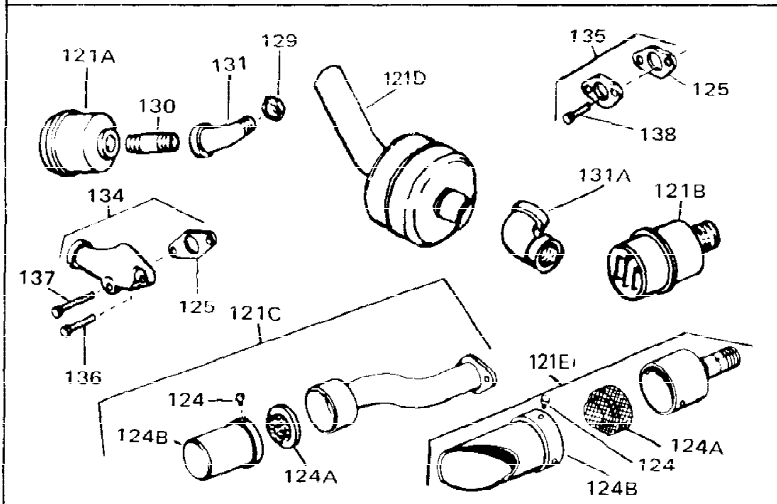

Ref #	Part Number	Qty	Description
35	26073	0	Washer, Connecting rod bolt
35	650570	0	Washer, Flat
35	650691	0	Washer, Flat
36	650694A	0	Screw, Hex flange hd., 5/16-18 x 2
36	650695A	0	Screw, Hex flange hd., 5/16-18 x 2-1/4
36	650697A	0	Screw, Hex flange hd., 5/16-18 x 2-1/2
38	27896	0	Gasket, Breather cover
43	27627	0	Tube, Breather
81	28820	0	Screw
81	30196	0	Screw
81	650521	0	Screw
82	27272	0	Gasket, Air cleaner
86A	34697	0	Elbow, Air cleaner
89A	730128	0	Cleaner Assy., Air
113	30688	0	Screw, Hex hd. Sems, 1/4-20 x 1/2
117B	33053	0	Valve, Fuel strainer & shut-off
121B	31287	0	Muffler
121E	391026	0	Muffler
124A	33171	0	Screen, Muffler
124B	33185	0	Cover & Tube, Muffler
124	650578	0	Screw
125	27930	0	Gasket, Exhaust
129	28443	0	Nut, Conduit (1/8" thick)
129	32862	0	Nut, Conduit (1/4" thick)
131	30209	0	Elbow, Exhaust (45°)
134	31288	0	Muffler Adapter Kit
135	730130	0	Muffler Adapter Kit
136	6021A	0	Screw, Hex flange hd., 5/16-18 x 1-1/2
137	650697A	0	Screw, Hex flange hd., 5/16-18 x 2-1/2
138	30196	0	Screw
233	34819	0	Elbow Assy., Air cleaner
234	730561	0	Air Cleaner Kit, Dual Element upright,
273	650687	0	Screw, Pan hd. self-tap, 10-32 x 5/16