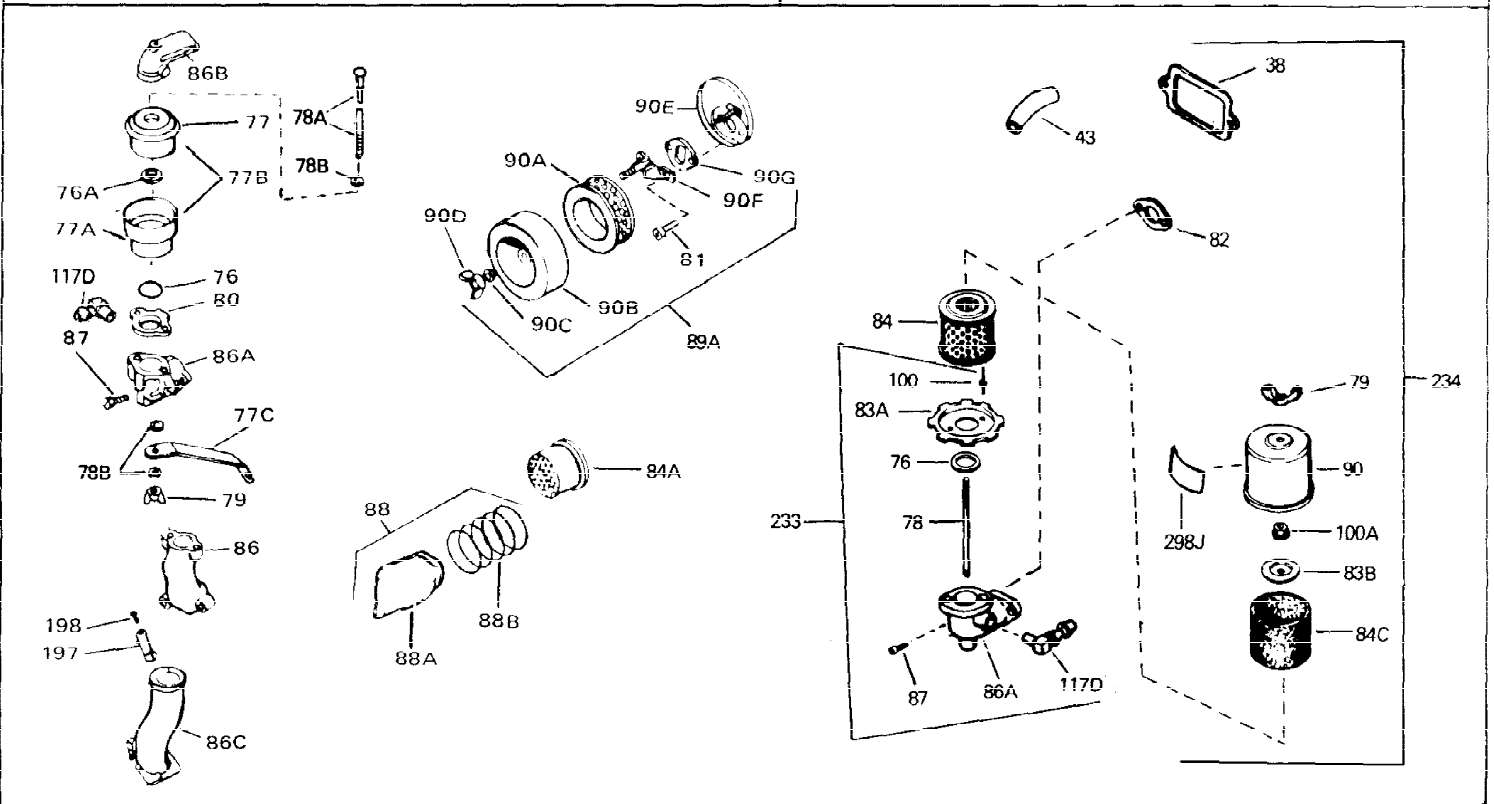

Ref #	Part Number	Qty	Description
35	26073	0	Washer, Connecting rod bolt
35	650570	0	Washer, Flat
35	650691	0	Washer, Flat
36	650694A	0	Screw, Hex flange hd., 5/16-18 x 2
36	650695A	0	Screw, Hex flange hd., 5/16-18 x 2-1/4
36	650697A	0	Screw, Hex flange hd., 5/16-18 x 2-1/2
38	27896	0	Gasket, Breather cover
43	27627	0	Tube, Breather
81	28820	0	Screw
81	30196	0	Screw
81	650521	0	Screw
82	27272	0	Gasket, Air cleaner
86A	34697	0	Elbow, Air cleaner
89A	730128	0	Cleaner Assy., Air
113	30688	0	Screw, Hex hd. Sems, 1/4-20 x 1/2
117B	33053	0	Valve, Fuel strainer & shut-off
121B	31287	0	Muffler
121E	391026	0	Muffler
124A	33171	0	Screen, Muffler
124B	33185	0	Cover & Tube, Muffler
124	650578	0	Screw
125	27930	0	Gasket, Exhaust
129	28443	0	Nut, Conduit (1/8" thick)
129	32862	0	Nut, Conduit (1/4" thick)
131	30209	0	Elbow, Exhaust (45°)
134	31288	0	Muffler Adapter Kit
135	730130	0	Muffler Adapter Kit
136	6021A	0	Screw, Hex flange hd., 5/16-18 x 1-1/2
137	650697A	0	Screw, Hex flange hd., 5/16-18 x 2-1/2
138	30196	0	Screw
233	34819	0	Elbow Assy., Air cleaner
234	730561	0	Air Cleaner Kit, Dual Element upright,
273	650687	0	Screw, Pan hd. self-tap, 10-32 x 5/16