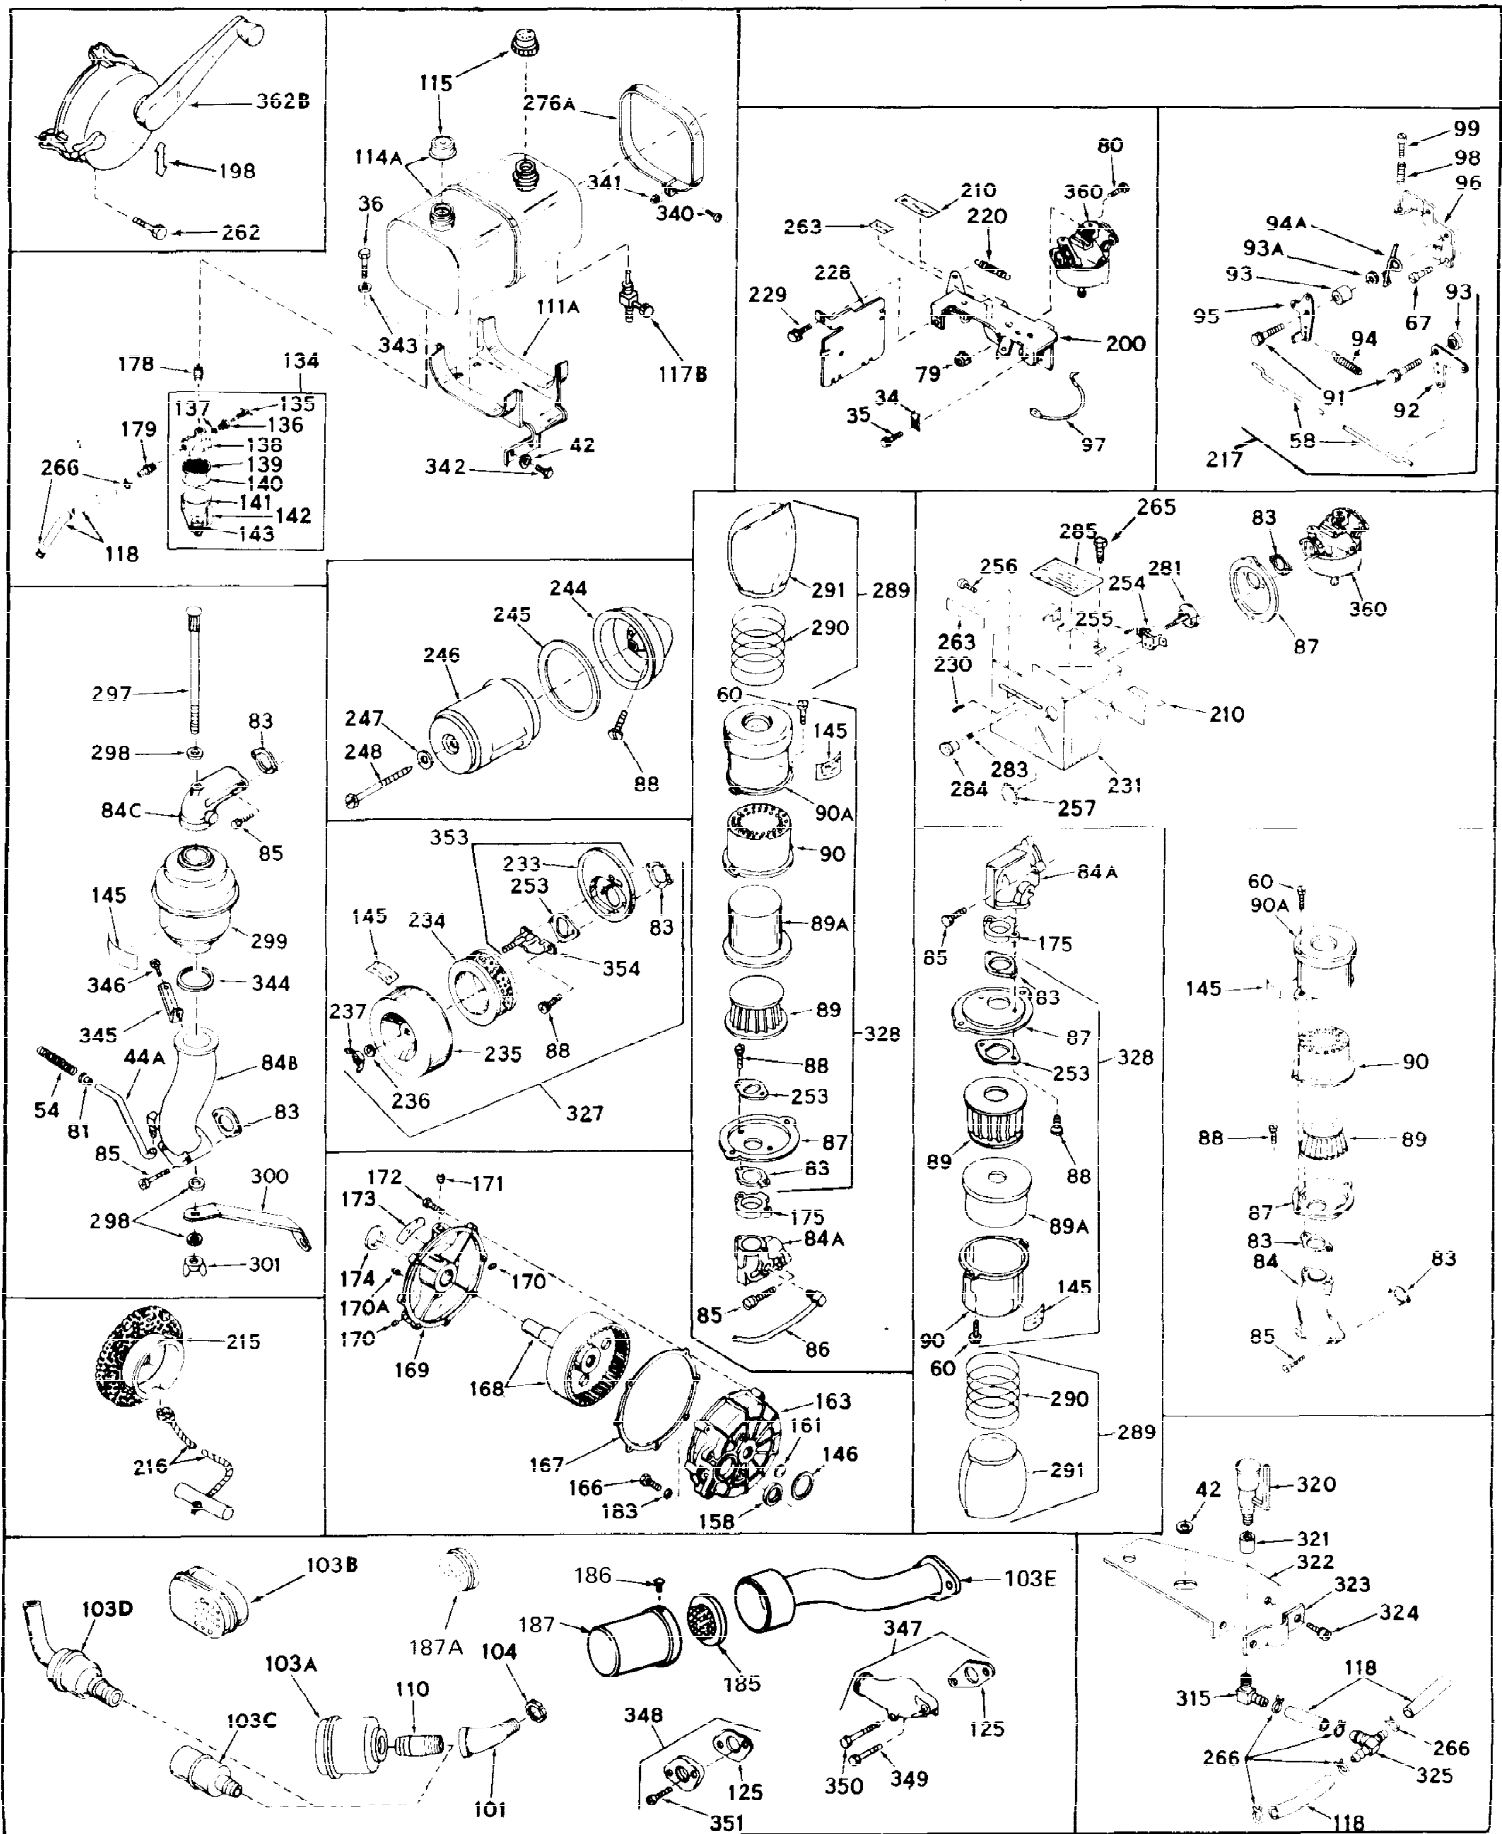

Ref #	Part Number	Qty	Description
34	27793	0	Clip, Conduit
35	28942	0	Screw
36	650694	0	Screw, Hex hd. cap, 5/16-18 x 2
36	650695	0	Screw, Hex hd. cap, 5/16-18 x 2-1/4 (Grade 8
36	650697	0	Screw, Hex hd. cap, 5/16-18 x 2-1/2
42	26073	0	Washer, Connecting rod bolt
54	28819	0	Spring, Fuel line
54	31778	0	Spring, Coil
58	31879	0	Link, Governor lever to bellcrank
60	650152	0	Screw
67	650399	0	Screw, Phil. fil. hd. Sems, 10-32 x 5/8
79	29752	0	Nut
80	650572	0	Screw
83	27272	0	Gasket, Air cleaner
85	29786	0	Screw
85	650163	0	Screw, Fil. hd. Sems, 10-32 x 7/8
85	650416	0	Screw, Rd. hd. Sems, 10-32 x 1
85	650605	0	Screw
87	31691	0	Bracket, Air cleaner
88	28820	0	Screw
88	650399	0	Screw, Phil. fil. hd. Sems, 10-32 x 5/8
88	650521	0	Screw
89	30727	0	Element, Air cleaner
90A	31715	0	Body, Air cleaner
91	30312	0	Screw, Hex washer hd. Sems, 10-32 x 1/2
92	30712	0	Lever, Bellcrank
93A	28562	0	Bushing, Lever
93	29530	0	Bushing, Lever
94	30202	0	Spring, Extension
94A	32977	0	Spring, Torsion
95	30201A	0	Lever, Speed control
96	30199A	0	Bracket, Speed control
98	28569	0	Spring, Compression
98	32924	0	Spring, Compression
99	29500	0	Screw, Fil. hd. mach., Sems, 8-32 x 3/4
99	650223	0	Screw, Fil. slotted hd. Sems, 8-32 x 5/8
99	650688	0	Screw, Hex hd., 10-32 x 1-5/16" (Drilled
101	30209	0	Elbow, Exhaust (45ø)
103C	31287	0	Muffler
104	28443	0	Nut, Conduit (1/8" thick)
104	32862	0	Nut, Conduit (1/4" thick)
115	32387A	0	Cap, Fuel filler (Charcoal Plastic) (Spurt
115	33032	0	Cap, Fuel filler (Red Plastic) (Spurt
118	29774	0	Line, Fuel (Braided 8.25")
118	30705	0	Line, Fuel (Braided 16")
118	30962	0	Line, Fuel (Braided 32")
125	27930	0	Gasket, Exhaust
145	31752	0	Decal, Air cleaner
146	28451	0	Gasket, Housing
171	24590	0	Plug, Pipe
215	28301	0	Pulley, Starter
216	590343	0	Rope & Handle Assy., Starter
217	730152	0	Control Assy., Speed
228	30820	0	Baffle, Heat
229	28942	0	Screw