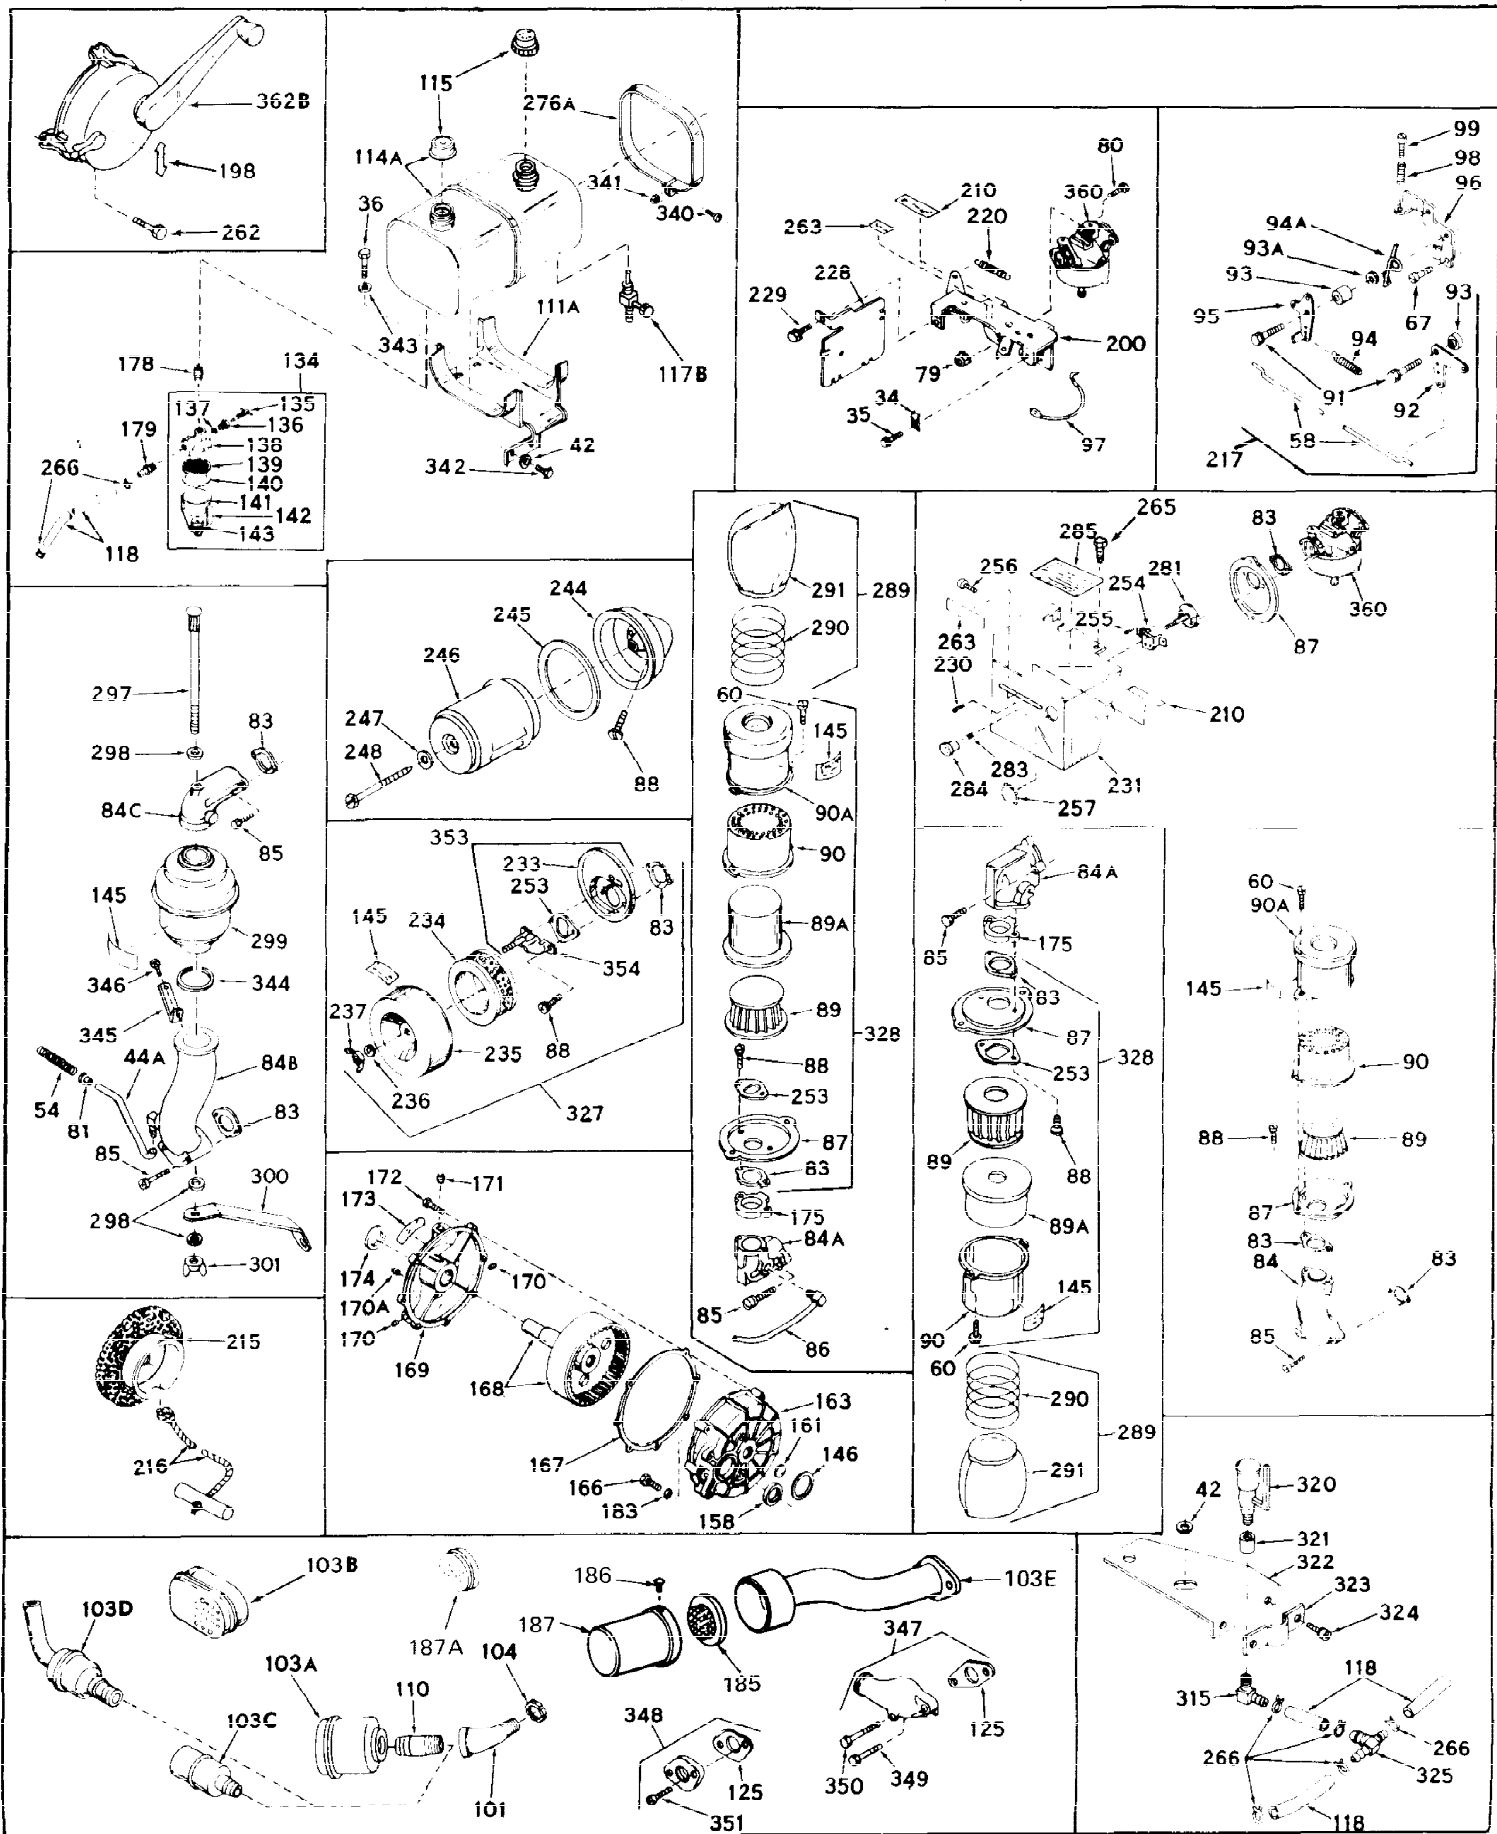

Ref #	Part Number	Qty	Description
34	27793	0	Clip, Conduit
35	28942	0	Screw
36	650694	0	Screw, Hex hd. cap, 5/16-18 x 2
36	650695	0	Screw, Hex hd. cap, 5/16-18 x 2-1/4 (Grade 8
36	650697	0	Screw, Hex hd. cap, 5/16-18 x 2-1/2
42	26073	0	Washer, Connecting rod bolt
54	28819	0	Spring, Fuel line
54	31778	0	Spring, Coil
58	31879	0	Link, Governor lever to bellcrank
60	650152	0	Screw
67	650399	0	Screw, Phil. fil. hd. Sems, 10-32 x 5/8
79	29752	0	Nut
80	650572	0	Screw
83	27272	0	Gasket, Air cleaner
85	29786	0	Screw
85	650163	0	Screw, Fil. hd. Sems, 10-32 x 7/8
85	650416	0	Screw, Rd. hd. Sems, 10-32 x 1
85	650605	0	Screw
87	31691	0	Bracket, Air cleaner
88	28820	0	Screw
88	650399	0	Screw, Phil. fil. hd. Sems, 10-32 x 5/8
88	650521	0	Screw
89	30727	0	Element, Air cleaner
90A	31715	0	Body, Air cleaner
91	30312	0	Screw, Hex washer hd. Sems, 10-32 x 1/2
92	30712	0	Lever, Bellcrank
93A	28562	0	Bushing, Lever
93	29530	0	Bushing, Lever
94	30202	0	Spring, Extension
94A	32977	0	Spring, Torsion
95	30201A	0	Lever, Speed control
96	30199A	0	Bracket, Speed control
98	28569	0	Spring, Compression
98	32924	0	Spring, Compression
99	29500	0	Screw, Fil. hd. mach., Sems, 8-32 x 3/4
99	650223	0	Screw, Fil. slotted hd. Sems, 8-32 x 5/8
99	650688	0	Screw, Hex hd., 10-32 x 1-5/16" (Drilled
101	30209	0	Elbow, Exhaust (45ø)
103C	31287	0	Muffler
104	28443	0	Nut, Conduit (1/8" thick)
104	32862	0	Nut, Conduit (1/4" thick)
115	32387A	0	Cap, Fuel filler (Charcoal Plastic) (Spurt
115	33032	0	Cap, Fuel filler (Red Plastic) (Spurt
118	29774	0	Line, Fuel (Braided 8.25")
118	30705	0	Line, Fuel (Braided 16")
118	30962	0	Line, Fuel (Braided 32")
125	27930	0	Gasket, Exhaust
145	31752	0	Decal, Air cleaner
146	28451	0	Gasket, Housing
171	24590	0	Plug, Pipe
215	28301	0	Pulley, Starter
216	590343	0	Rope & Handle Assy., Starter
217	730152	0	Control Assy., Speed
228	30820	0	Baffle, Heat
229	28942	0	Screw