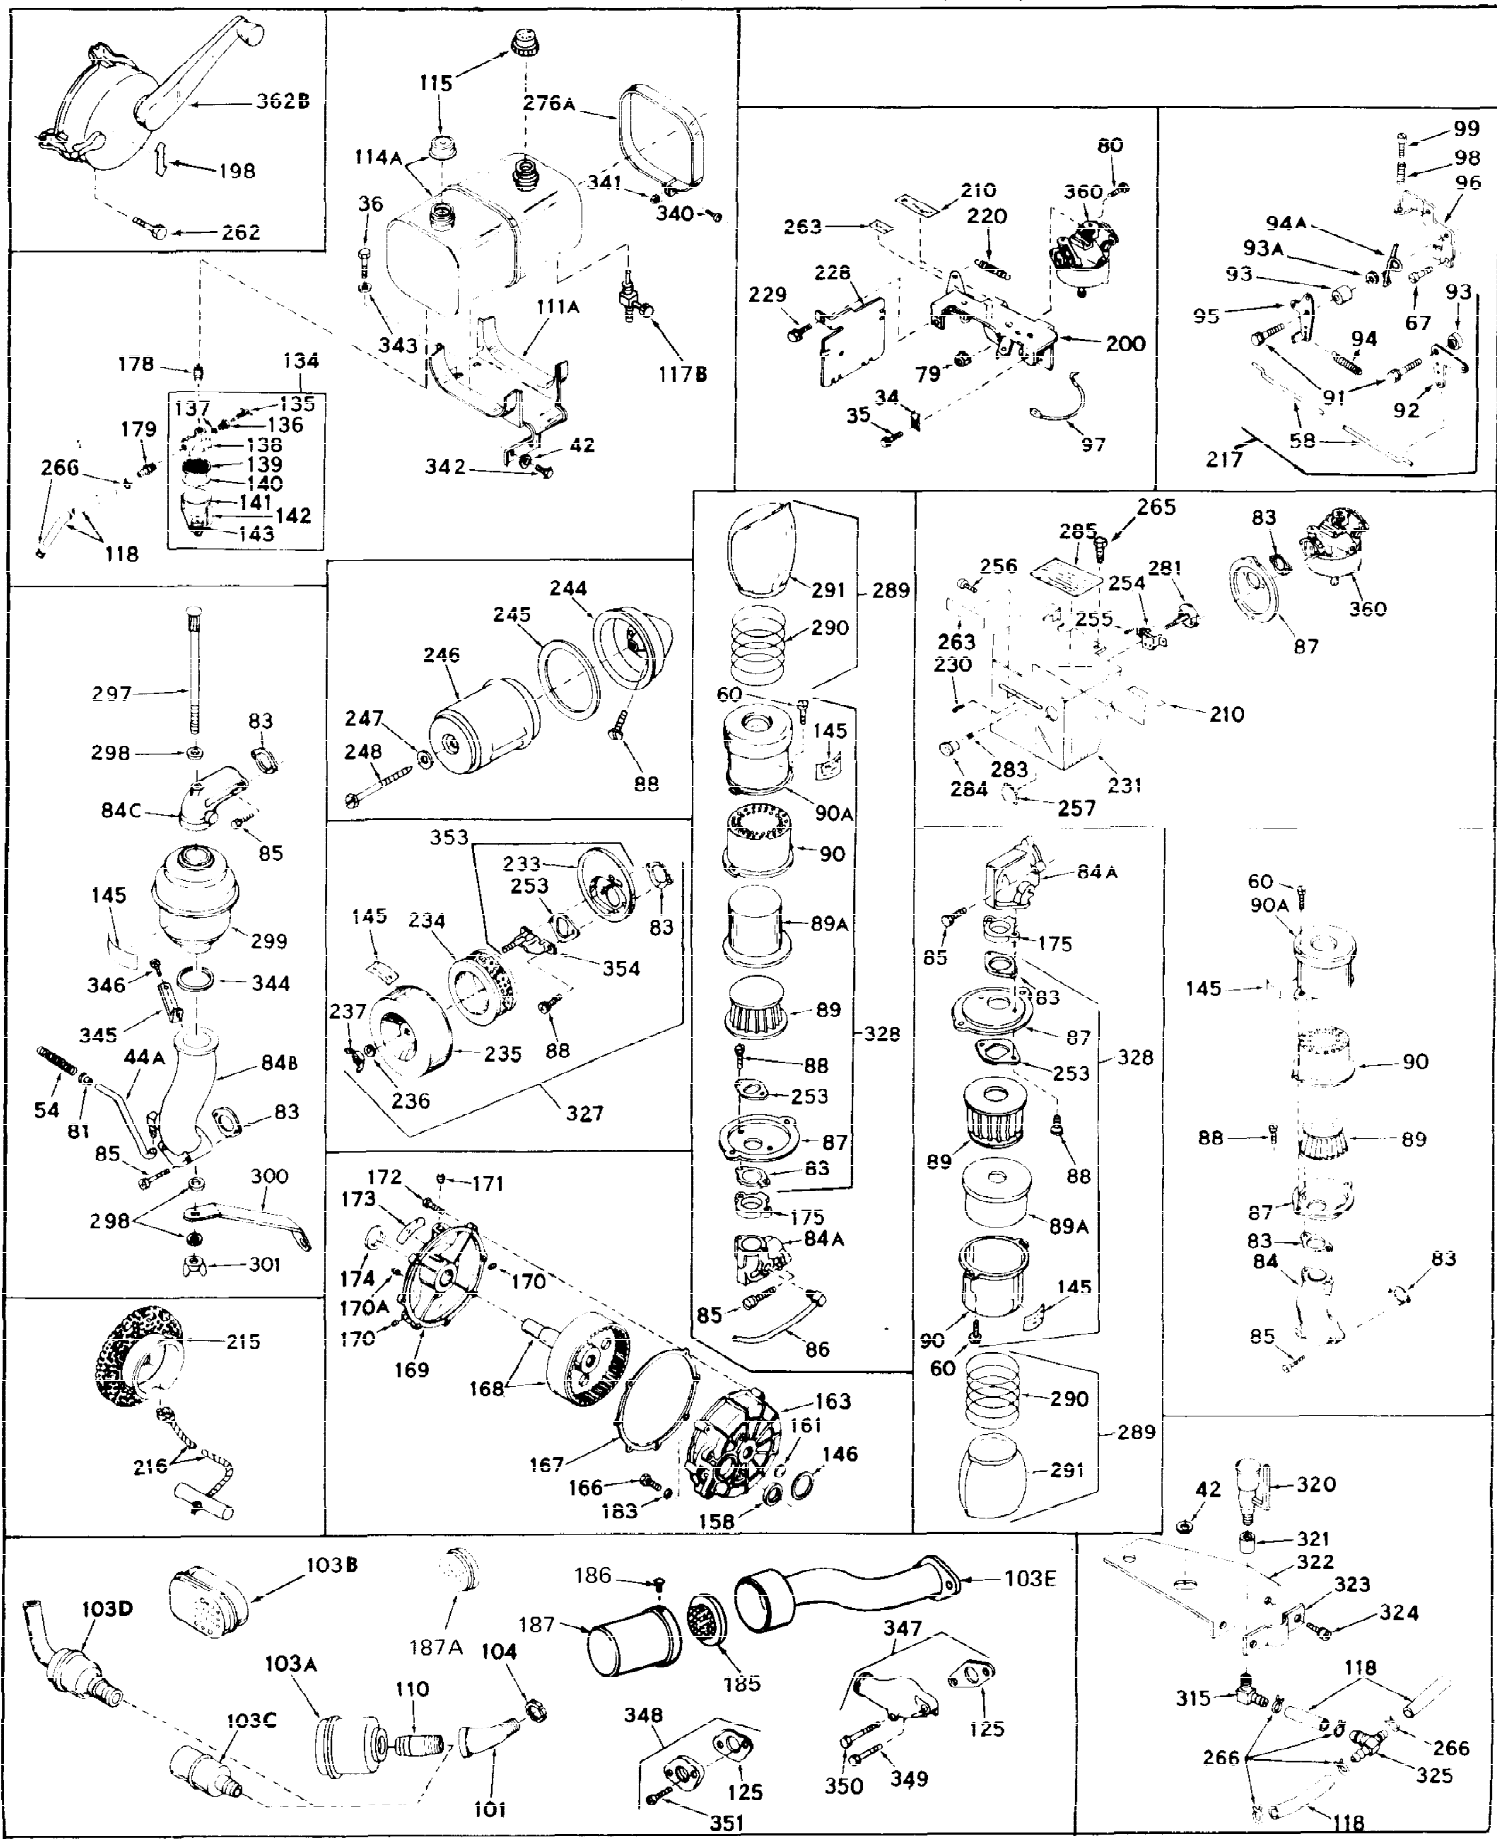

Ref #	Part Number	Qty	Description
363	32468	0	Motor, Starter (12 Volt)
363	32468A	0	Motor, Starter (12 Volt)
363	32468B	0	Motor, Starter (12 Volt)
364	33235	0	Gasket Set