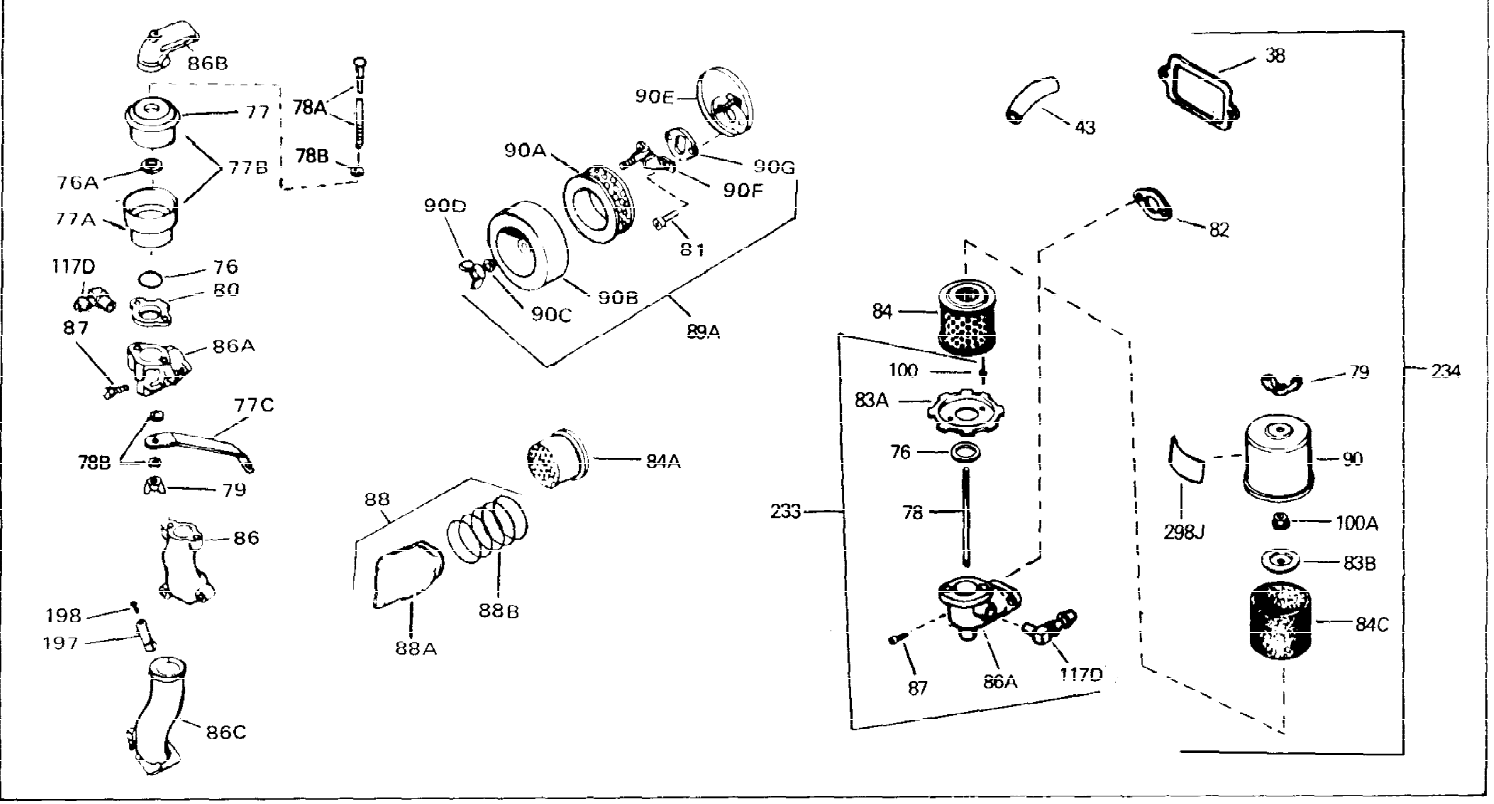

Ref #	Part Number	Qty	Description
35	26073	0	Washer, Connecting rod bolt
35	650570	0	Washer, Flat
35	650691	0	Washer, Flat
36	650694A	0	Screw, Hex flange hd., 5/16-18 x 2
36	650695A	0	Screw, Hex flange hd., 5/16-18 x 2-1/4
36	650697A	0	Screw, Hex flange hd., 5/16-18 x 2-1/2
38	27896	0	Gasket, Breather cover
43	27627	0	Tube, Breather
81	28820	0	Screw
81	30196	0	Screw
81	650521	0	Screw
82	27272	0	Gasket, Air cleaner
86A	34697	0	Elbow, Air cleaner
89A	730128	0	Cleaner Assy., Air
113	30688	0	Screw, Hex hd. Sems, 1/4-20 x 1/2
117B	33053	0	Valve, Fuel strainer & shut-off
121B	31287	0	Muffler
121E	391026	0	Muffler
124A	33171	0	Screen, Muffler
124B	33185	0	Cover & Tube, Muffler
124	650578	0	Screw
125	27930	0	Gasket, Exhaust
129	28443	0	Nut, Conduit (1/8" thick)
129	32862	0	Nut, Conduit (1/4" thick)
131	30209	0	Elbow, Exhaust (45°)
134	31288	0	Muffler Adapter Kit
135	730130	0	Muffler Adapter Kit
136	6021A	0	Screw, Hex flange hd., 5/16-18 x 1-1/2
137	650697A	0	Screw, Hex flange hd., 5/16-18 x 2-1/2
138	30196	0	Screw
233	34819	0	Elbow Assy., Air cleaner
234	730561	0	Air Cleaner Kit, Dual Element upright,
273	650687	0	Screw, Pan hd. self-tap, 10-32 x 5/16