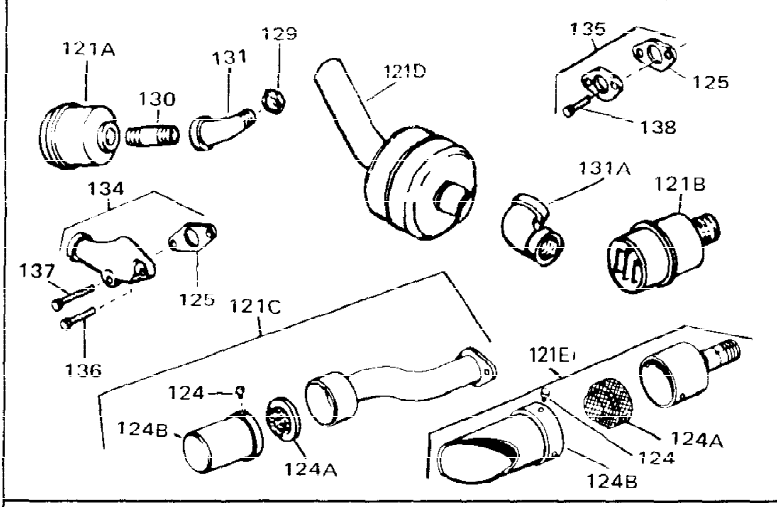

Ref #	Part Number	Qty	Description
35	26073	0	Washer, Connecting rod bolt
35	650570	0	Washer, Flat
35	650691	0	Washer, Flat
36	650694A	0	Screw, Hex flange hd., 5/16-18 x 2
36	650695A	0	Screw, Hex flange hd., 5/16-18 x 2-1/4
36	650697A	0	Screw, Hex flange hd., 5/16-18 x 2-1/2
38	27896	0	Gasket, Breather cover
43	27627	0	Tube, Breather
81	28820	0	Screw
81	30196	0	Screw
81	650521	0	Screw
82	27272	0	Gasket, Air cleaner
86A	34697	0	Elbow, Air cleaner
89A	730128	0	Cleaner Assy., Air
113	30688	0	Screw, Hex hd. Sems, 1/4-20 x 1/2
117B	33053	0	Valve, Fuel strainer & shut-off
121B	31287	0	Muffler
121E	391026	0	Muffler
124A	33171	0	Screen, Muffler
124B	33185	0	Cover & Tube, Muffler
124	650578	0	Screw
125	27930	0	Gasket, Exhaust
129	28443	0	Nut, Conduit (1/8" thick)
129	32862	0	Nut, Conduit (1/4" thick)
131	30209	0	Elbow, Exhaust (45°)
134	31288	0	Muffler Adapter Kit
135	730130	0	Muffler Adapter Kit
136	6021A	0	Screw, Hex flange hd., 5/16-18 x 1-1/2
137	650697A	0	Screw, Hex flange hd., 5/16-18 x 2-1/2
138	30196	0	Screw
233	34819	0	Elbow Assy., Air cleaner
234	730561	0	Air Cleaner Kit, Dual Element upright,
273	650687	0	Screw, Pan hd. self-tap, 10-32 x 5/16