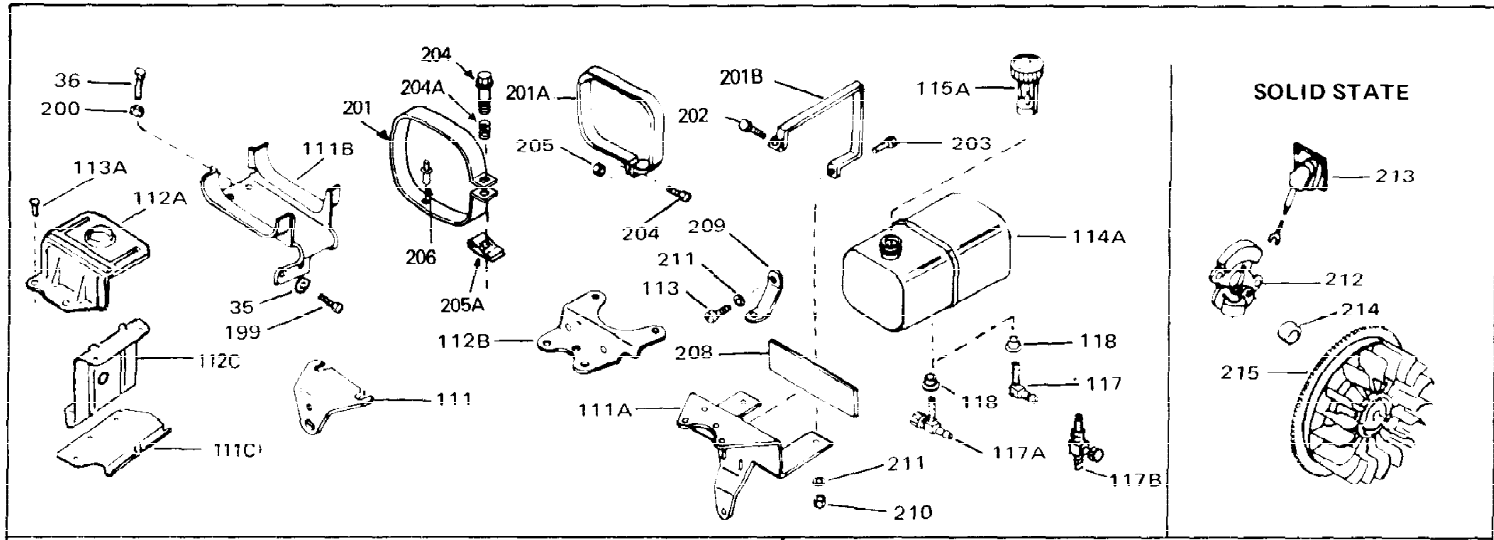

Ref #	Part Number	Qty	Description
35	26073	0	Washer, Connecting rod bolt
35	650570	0	Washer, Flat
35	650691	0	Washer, Flat
36	650694A	0	Screw, Hex flange hd., 5/16-18 x 2
36	650695A	0	Screw, Hex flange hd., 5/16-18 x 2-1/4
36	650697A	0	Screw, Hex flange hd., 5/16-18 x 2-1/2
38	27896	0	Gasket, Breather cover
43	27627	0	Tube, Breather
81	28820	0	Screw
81	30196	0	Screw
81	650521	0	Screw
82	27272	0	Gasket, Air cleaner
86A	34697	0	Elbow, Air cleaner
89A	730128	0	Cleaner Assy., Air
113	30688	0	Screw, Hex hd. Sems, 1/4-20 x 1/2
117B	33053	0	Valve, Fuel strainer & shut-off
121B	31287	0	Muffler
121E	391026	0	Muffler
124A	33171	0	Screen, Muffler
124B	33185	0	Cover & Tube, Muffler
124	650578	0	Screw
125	27930	0	Gasket, Exhaust
129	28443	0	Nut, Conduit (1/8" thick)
129	32862	0	Nut, Conduit (1/4" thick)
131	30209	0	Elbow, Exhaust (45°)
134	31288	0	Muffler Adapter Kit
135	730130	0	Muffler Adapter Kit
136	6021A	0	Screw, Hex flange hd., 5/16-18 x 1-1/2
137	650697A	0	Screw, Hex flange hd., 5/16-18 x 2-1/2
138	30196	0	Screw
233	34819	0	Elbow Assy., Air cleaner
234	730561	0	Air Cleaner Kit, Dual Element upright,
273	650687	0	Screw, Pan hd. self-tap, 10-32 x 5/16