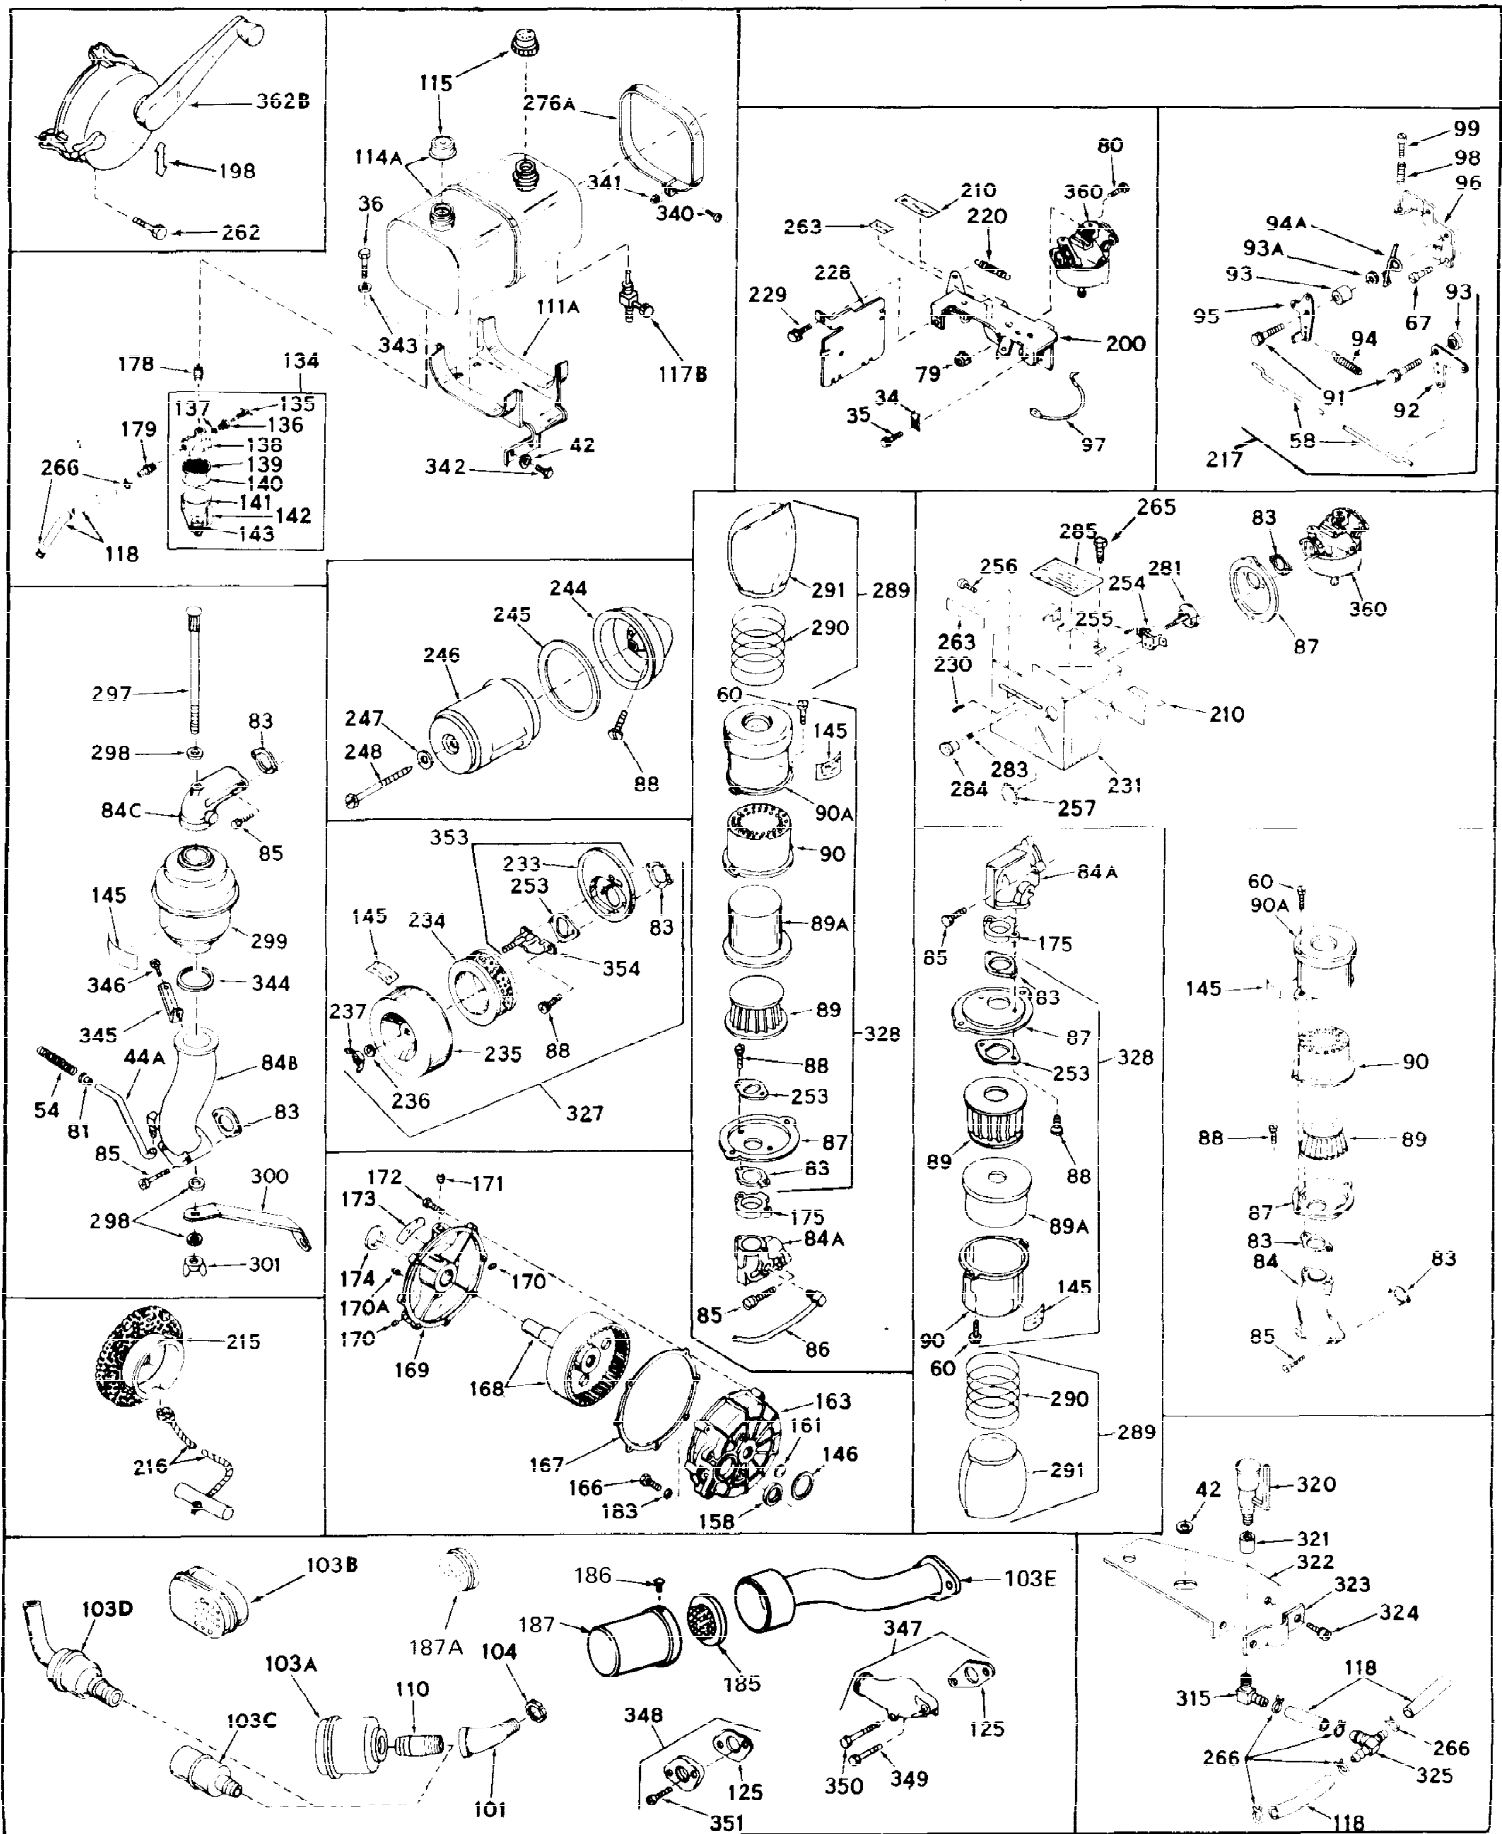

Ref #	Part Number	Qty	Description
34	27793	0	Clip, Conduit
35	28942	0	Screw
36	650694	0	Screw, Hex hd. cap, 5/16-18 x 2
36	650695	0	Screw, Hex hd. cap, 5/16-18 x 2-1/4 (Grade 8)
36	650697	0	Screw, Hex hd. cap, 5/16-18 x 2-1/2
42	26073	0	Washer, Connecting rod bolt
54	28819	0	Spring, Fuel line
54	31778	0	Spring, Coil
58	31879	0	Link, Governor lever to bellcrank
60	650152	0	Screw
67	650399	0	Screw, Phil. fil. hd. Sems, 10-32 x 5/8
79	29752	0	Nut
80	650572	0	Screw
83	27272	0	Gasket, Air cleaner
85	29786	0	Screw
85	650163	0	Screw, Fil. hd. Sems, 10-32 x 7/8
85	650416	0	Screw, Rd. hd. Sems, 10-32 x 1
85	650605	0	Screw
87	31691	0	Bracket, Air cleaner
88	28820	0	Screw
88	650399	0	Screw, Phil. fil. hd. Sems, 10-32 x 5/8
88	650521	0	Screw
89	30727	0	Element, Air cleaner
90A	31715	0	Body, Air cleaner
91	30312	0	Screw, Hex washer hd. Sems, 10-32 x 1/2
92	30712	0	Lever, Bellcrank
93A	28562	0	Bushing, Lever
93	29530	0	Bushing, Lever
94	30202	0	Spring, Extension
94A	32977	0	Spring, Torsion
95	30201A	0	Lever, Speed control
96	30199A	0	Bracket, Speed control
97	30831	0	Wire, Ground (Female fitting both ends)
98	28569	0	Spring, Compression
98	32924	0	Spring, Compression
99	29500	0	Screw, Fil. hd. mach., Sems, 8-32 x 3/4
99	650223	0	Screw, Fil. slotted hd. Sems, 8-32 x 5/8
99	650688	0	Screw, Hex hd., 10-32 x 1-5/16" (Drilled)
101	30209	0	Elbow, Exhaust (45°)
103C	31287	0	Muffler
104	28443	0	Nut, Conduit (1/8" thick)
104	32862	0	Nut, Conduit (1/4" thick)
115	32387A	0	Cap, Fuel filler (Charcoal Plastic) (Spurt)
115	33032	0	Cap, Fuel filler (Red Plastic) (Spurt)
118	29774	0	Line, Fuel (Braided 8.25")
118	30705	0	Line, Fuel (Braided 16")
118	30962	0	Line, Fuel (Braided 32")
125	27930	0	Gasket, Exhaust
145	31752	0	Decal, Air cleaner
146	28451	0	Gasket, Housing
171	24590	0	Plug, Pipe
215	28301	0	Pulley, Starter
216	590343	0	Rope & Handle Assy., Starter
217	730152	0	Control Assy., Speed
228	30820	0	Baffle, Heat