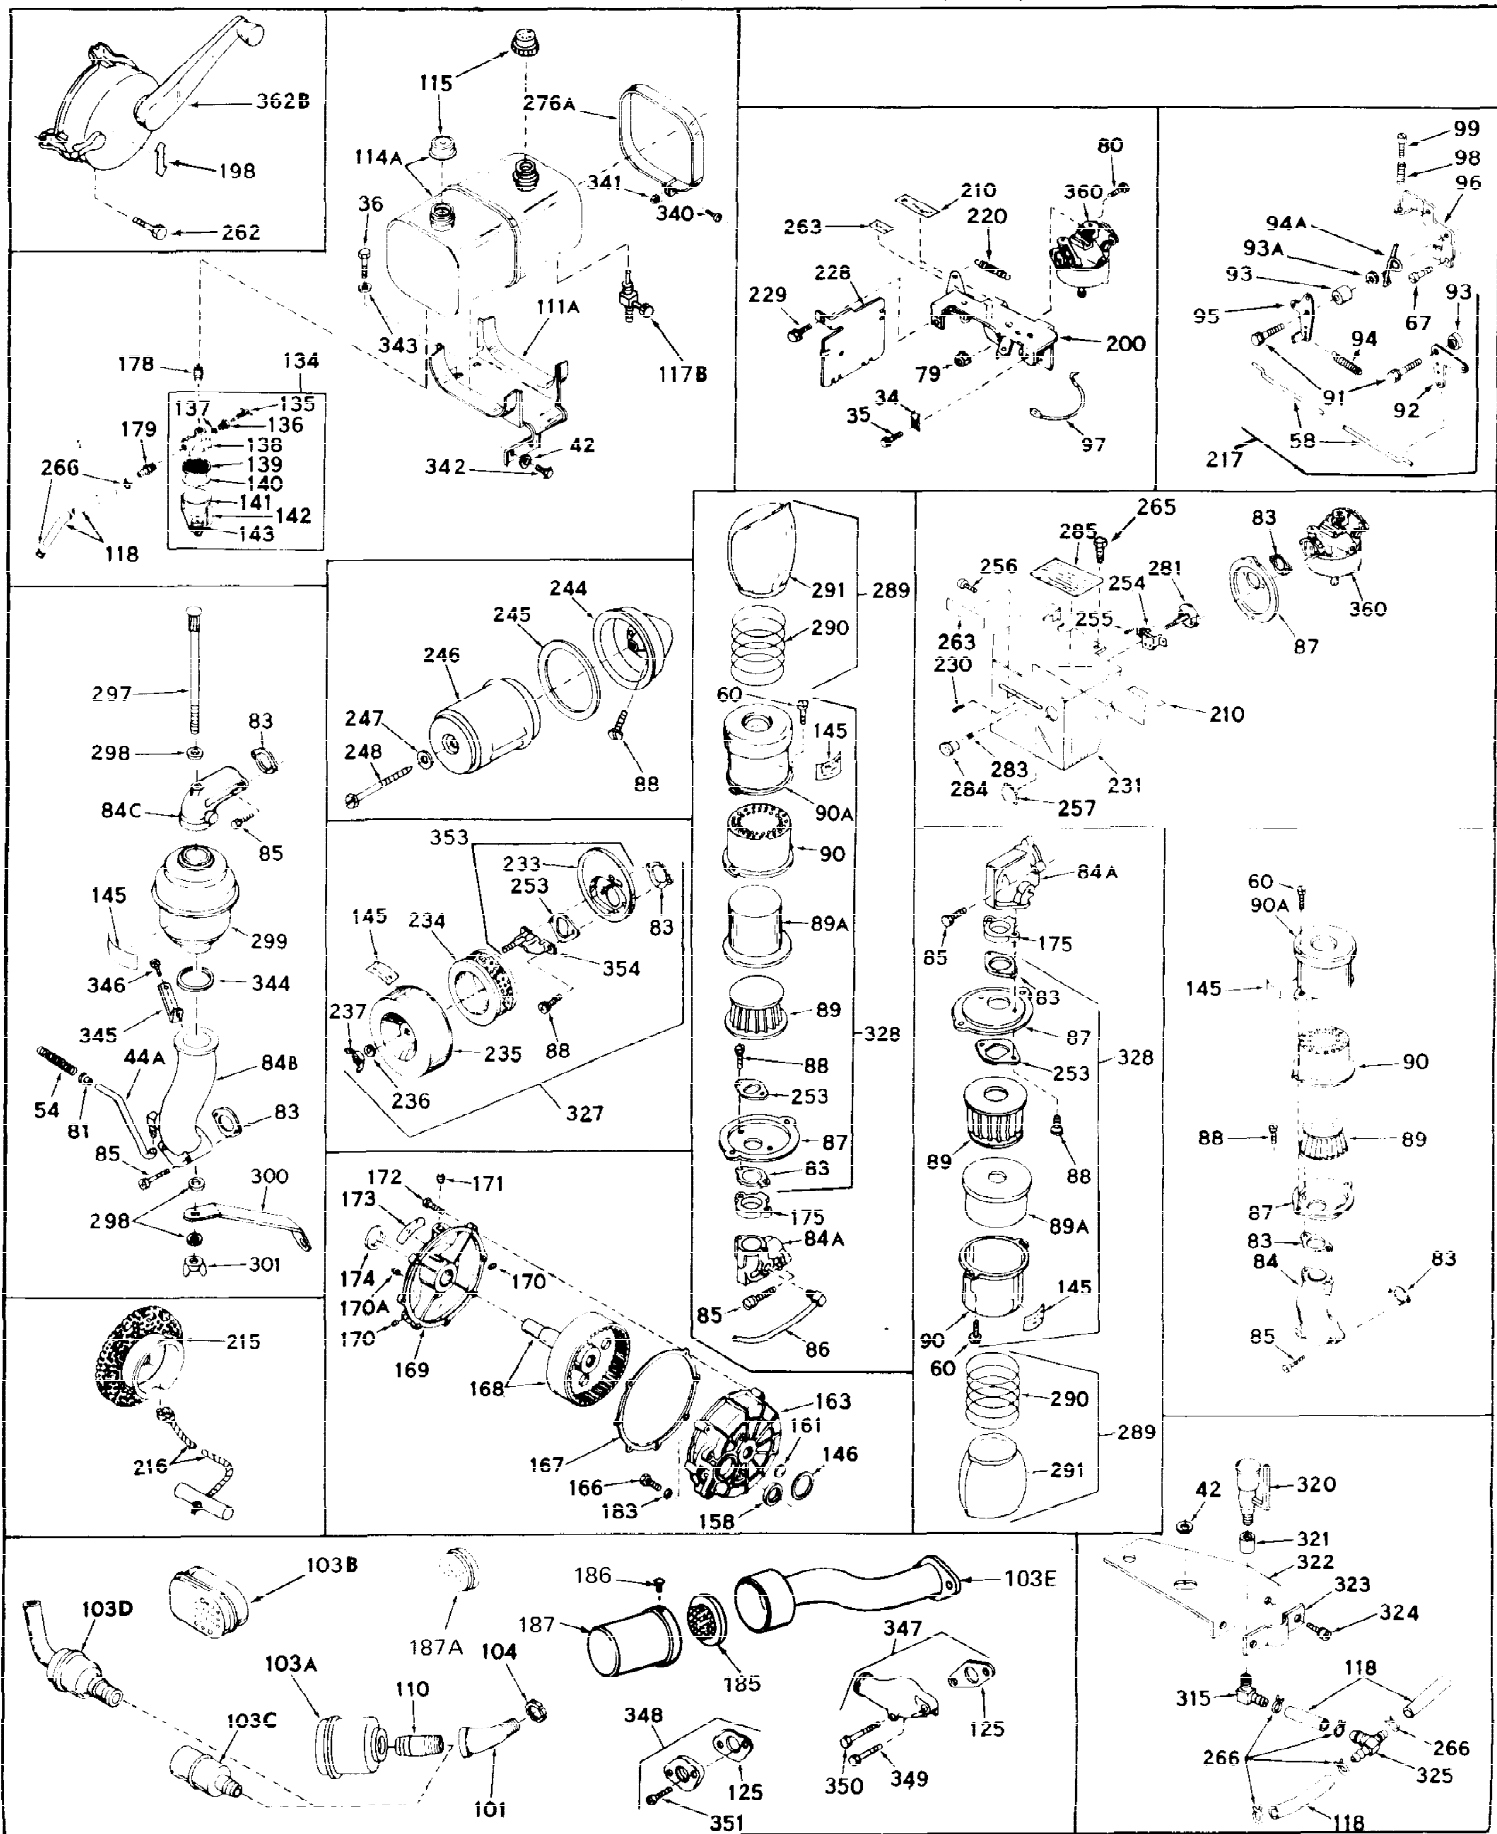

Ref #	Part Number	Qty	Description
34	27793	0	Clip, Conduit
35	28942	0	Screw
36	650694	0	Screw, Hex hd. cap, 5/16-18 x 2
36	650695	0	Screw, Hex hd. cap, 5/16-18 x 2-1/4 (Grade 8
36	650697	0	Screw, Hex hd. cap, 5/16-18 x 2-1/2
42	26073	0	Washer, Connecting rod bolt
54	28819	0	Spring, Fuel line
54	31778	0	Spring, Coil
60	650152	0	Screw
67	650399	0	Screw, Phil. fil. hd. Sems, 10-32 x 5/8
79	29752	0	Nut
80	650572	0	Screw
83	27272	0	Gasket, Air cleaner
85	29786	0	Screw
85	650163	0	Screw, Fil. hd. Sems, 10-32 x 7/8
85	650416	0	Screw, Rd. hd. Sems, 10-32 x 1
85	650605	0	Screw
87	31691	0	Bracket, Air cleaner
88	28820	0	Screw
88	650399	0	Screw, Phil. fil. hd. Sems, 10-32 x 5/8
88	650521	0	Screw
89A	31700	0	Element, Air cleaner
90	31692	0	Body, Air cleaner
91	30312	0	Screw, Hex washer hd. Sems, 10-32 x 1/2
98	28569	0	Spring, Compression
98	32924	0	Spring, Compression
99	29500	0	Screw, Fil. hd. mach., Sems, 8-32 x 3/4
99	650223	0	Screw, Fil. slotted hd. Sems, 8-32 x 5/8
99	650688	0	Screw, Hex hd., 10-32 x 1-5/16" (Drilled
104	28443	0	Nut, Conduit (1/8" thick)
104	32862	0	Nut, Conduit (1/4" thick)
111A	32140	0	Bracket, Fuel tank
114A	33050	0	Tank Assy., Fuel (Dual kerosene & gas) (6
115	31888	0	Cap, Fuel filler (Kerosene)
115	32387A	0	Cap, Fuel filler (Charcoal Plastic) (Spurt
115	33032	0	Cap, Fuel filler (Red Plastic) (Spurt
118	29774	0	Line, Fuel (Braided 8.25")
118	30705	0	Line, Fuel (Braided 16")
118	30962	0	Line, Fuel (Braided 32")
125	27930	0	Gasket, Exhaust
145	31871	0	Decal, Air cleaner
146	28451	0	Gasket, Housing
171	24590	0	Plug, Pipe
215	28301	0	Pulley, Starter
216	590343	0	Rope & Handle Assy., Starter
228	30820	0	Baffle, Heat
229	28942	0	Screw
230	650257	0	Screw, Pan hd. Sems, 8-32 x 5/16
253	30767	0	Spacer, Air cleaner
255	28820	0	Screw
256	650760	0	Screw
257	31291	0	Plug, Cover
262	29716	0	Screw
265	650701	0	Screw, Hex washer hd. shakeproof,
266	26460	0	Clamp, Fuel line