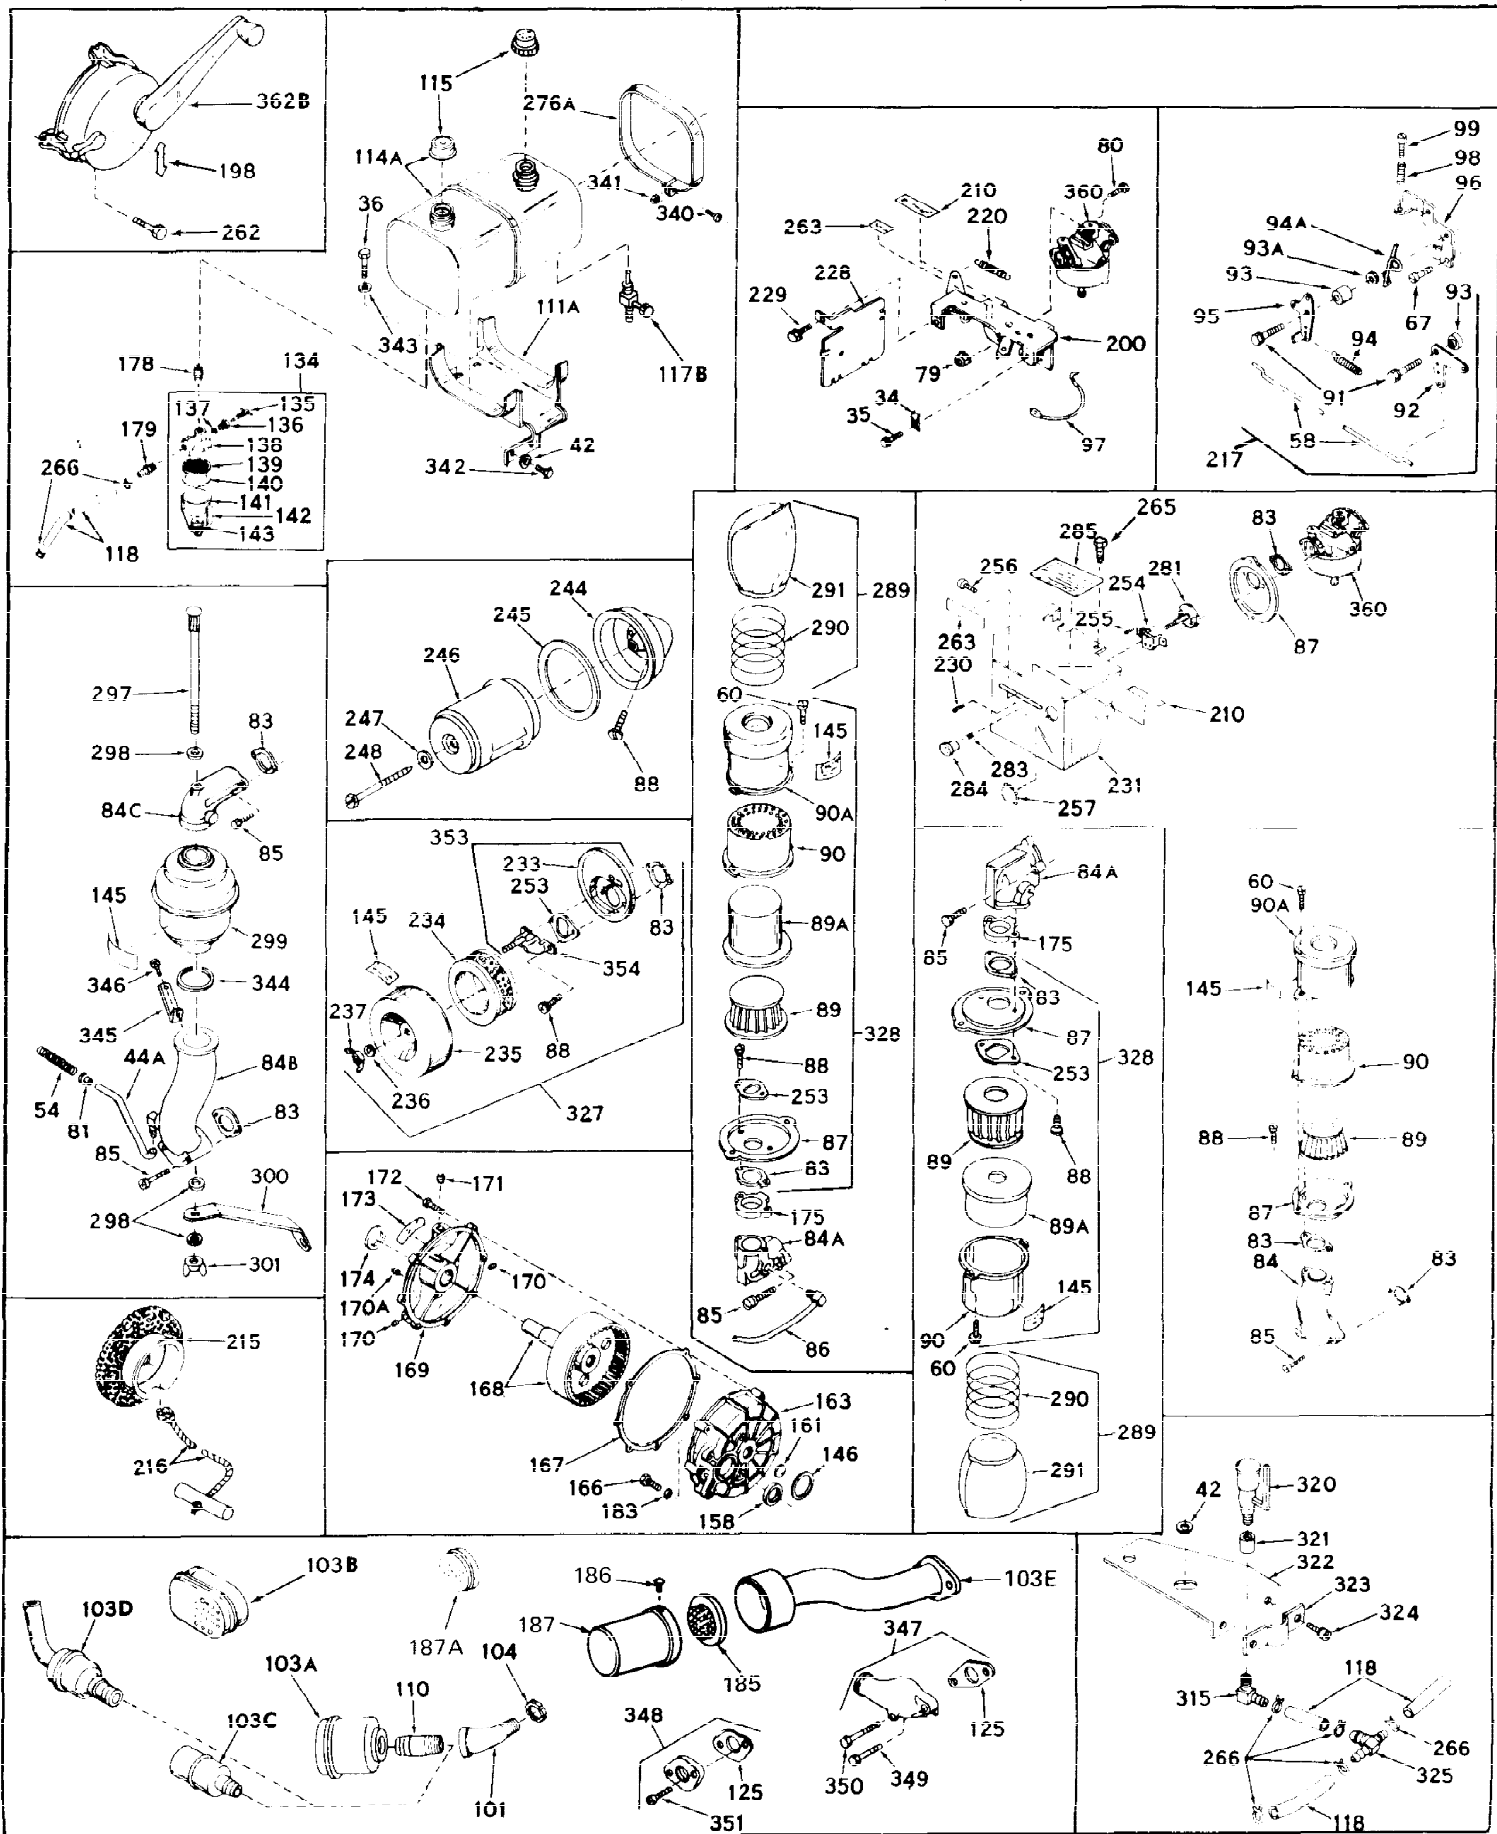

Ref #	Part Number	Qty	Description
34	27793	0	Clip, Conduit
35	28942	0	Screw
36	650694	0	Screw, Hex hd. cap, 5/16-18 x 2
36	650695	0	Screw, Hex hd. cap, 5/16-18 x 2-1/4 (Grade 8
36	650697	0	Screw, Hex hd. cap, 5/16-18 x 2-1/2
42	26073	0	Washer, Connecting rod bolt
54	28819	0	Spring, Fuel line
54	31778	0	Spring, Coil
60	650152	0	Screw
67	650399	0	Screw, Phil. fil. hd. Sems, 10-32 x 5/8
79	29752	0	Nut
80	650572	0	Screw
83	27272	0	Gasket, Air cleaner
85	29786	0	Screw
85	650163	0	Screw, Fil. hd. Sems, 10-32 x 7/8
85	650416	0	Screw, Rd. hd. Sems, 10-32 x 1
85	650605	0	Screw
87	31691	0	Bracket, Air cleaner
88	28820	0	Screw
88	650399	0	Screw, Phil. fil. hd. Sems, 10-32 x 5/8
88	650521	0	Screw
89	30727	0	Element, Air cleaner
90	31692	0	Body, Air cleaner
91	30312	0	Screw, Hex washer hd. Sems, 10-32 x 1/2
97	28468	0	Wire, Ground (Female fitting both ends)
98	28569	0	Spring, Compression
98	32924	0	Spring, Compression
99	29500	0	Screw, Fil. hd. mach., Sems, 8-32 x 3/4
99	650223	0	Screw, Fil. slotted hd. Sems, 8-32 x 5/8
99	650688	0	Screw, Hex hd., 10-32 x 1-5/16" (Drilled
104	28443	0	Nut, Conduit (1/8" thick)
104	32862	0	Nut, Conduit (1/4" thick)
115	32387A	0	Cap, Fuel filler (Charcoal Plastic) (Spurt
115	33032	0	Cap, Fuel filler (Red Plastic) (Spurt
118	29774	0	Line, Fuel (Braided 8.25")
118	30705	0	Line, Fuel (Braided 16")
118	30962	0	Line, Fuel (Braided 32")
125	27930	0	Gasket, Exhaust
145	31752	0	Decal, Air cleaner
146	28451	0	Gasket, Housing
171	24590	0	Plug, Pipe
200	33110	0	Control Assy., Speed (Remote)
215	28301	0	Pulley, Starter
216	590343	0	Rope & Handle Assy., Starter
220	30826	0	Spring, Extension
228	30820	0	Baffle, Heat
229	28942	0	Screw
230	650257	0	Screw, Pan hd. Sems, 8-32 x 5/16
253	30767	0	Spacer, Air cleaner
255	28820	0	Screw
256	650760	0	Screw
257	31291	0	Plug, Cover
262	29716	0	Screw
265	650701	0	Screw, Hex washer hd. shakeproof,
266	26460	0	Clamp, Fuel line