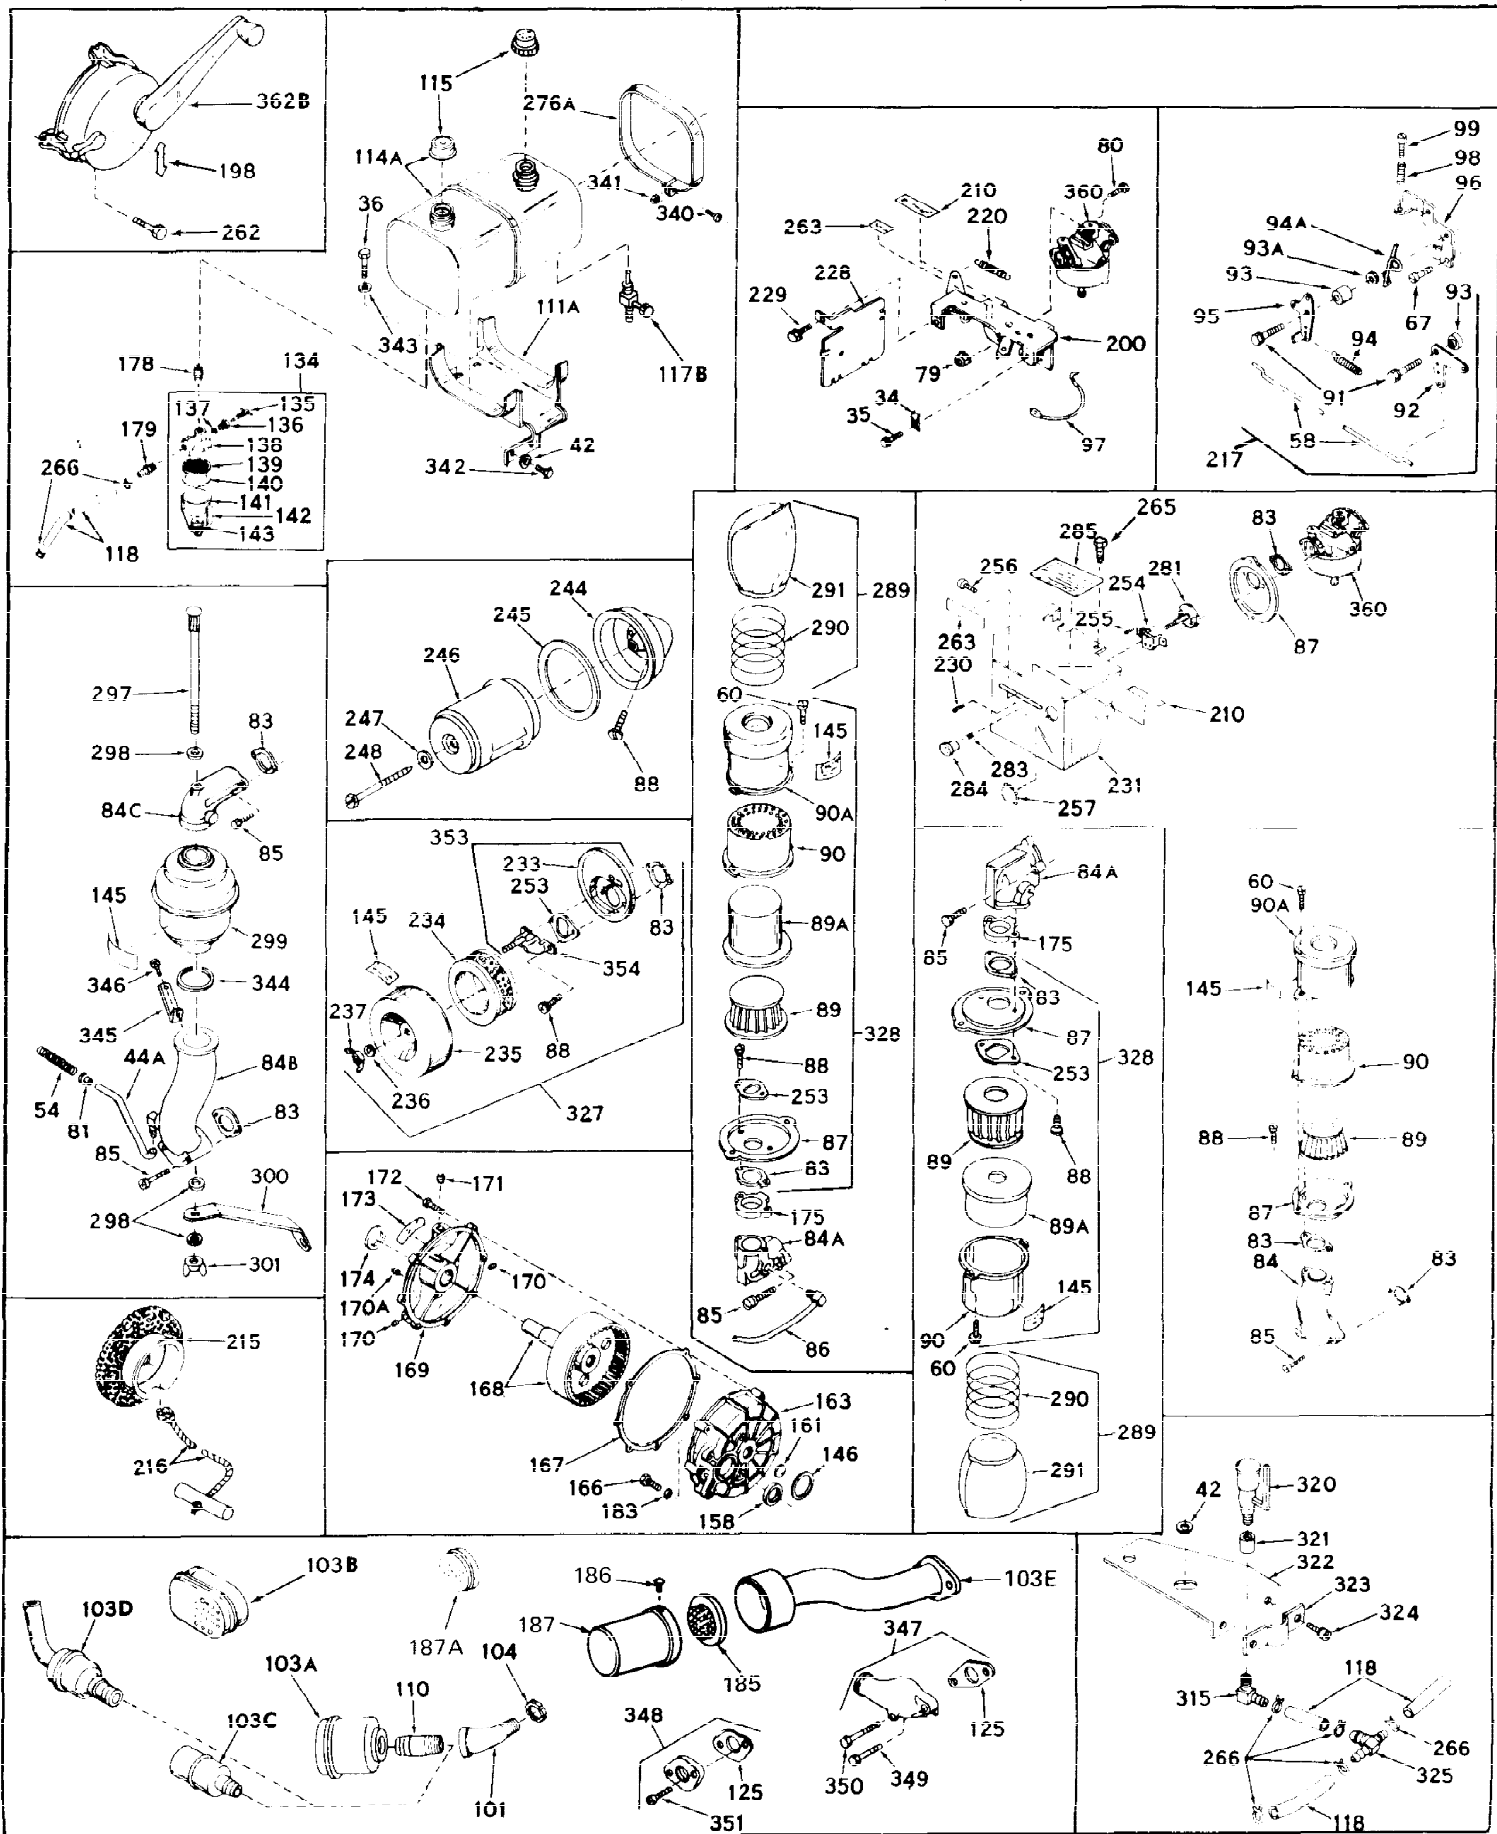

Ref #	Part Number	Qty	Description
34	27793	0	Clip, Conduit
35	28942	0	Screw
36	650694	0	Screw, Hex hd. cap, 5/16-18 x 2
36	650695	0	Screw, Hex hd. cap, 5/16-18 x 2-1/4 (Grade 8
36	650697	0	Screw, Hex hd. cap, 5/16-18 x 2-1/2
42	26073	0	Washer, Connecting rod bolt
54	28819	0	Spring, Fuel line
54	31778	0	Spring, Coil
60	650152	0	Screw
67	650399	0	Screw, Phil. fil. hd. Sems, 10-32 x 5/8
79	29752	0	Nut
80	650572	0	Screw
83	27272	0	Gasket, Air cleaner
84C	32560	0	Elbow, Air cleaner
85	29786	0	Screw
85	650163	0	Screw, Fil. hd. Sems, 10-32 x 7/8
85	650416	0	Screw, Rd. hd. Sems, 10-32 x 1
85	650605	0	Screw
88	28820	0	Screw
88	650399	0	Screw, Phil. fil. hd. Sems, 10-32 x 5/8
88	650521	0	Screw
91	30312	0	Screw, Hex washer hd. Sems, 10-32 x 1/2
97	30831	0	Wire, Ground (Female fitting both ends)
98	28569	0	Spring, Compression
98	32924	0	Spring, Compression
99	29500	0	Screw, Fil. hd. mach., Sems, 8-32 x 3/4
99	650223	0	Screw, Fil. slotted hd. Sems, 8-32 x 5/8
99	650688	0	Screw, Hex hd., 10-32 x 1-5/16" (Drilled
104	28443	0	Nut, Conduit (1/8" thick)
104	32862	0	Nut, Conduit (1/4" thick)
115	32387A	0	Cap, Fuel filler (Charcoal Plastic) (Spurt
115	33032	0	Cap, Fuel filler (Red Plastic) (Spurt
118	29774	0	Line, Fuel (Braided 8.25")
118	30705	0	Line, Fuel (Braided 16")
118	30962	0	Line, Fuel (Braided 32")
125	27930	0	Gasket, Exhaust
146	28451	0	Gasket, Housing
171	24590	0	Plug, Pipe
215	28301	0	Pulley, Starter
216	590343	0	Rope & Handle Assy., Starter
228	30820	0	Baffle, Heat
229	28942	0	Screw
230	650257	0	Screw, Pan hd. Sems, 8-32 x 5/16
253	30767	0	Spacer, Air cleaner
255	28820	0	Screw
256	650760	0	Screw
257	31291	0	Plug, Cover
262	29716	0	Screw
265	650701	0	Screw, Hex washer hd. shakeproof,
266	26460	0	Clamp, Fuel line
289	730512	0	Kit, Pre-cleaner
290	31667	0	Spring, Pre-cleaner bag
291	31668	0	Bag, Pre-cleaner
297	32562	0	Bolt, Air cleaner
298	27183	0	Washer, Fiber