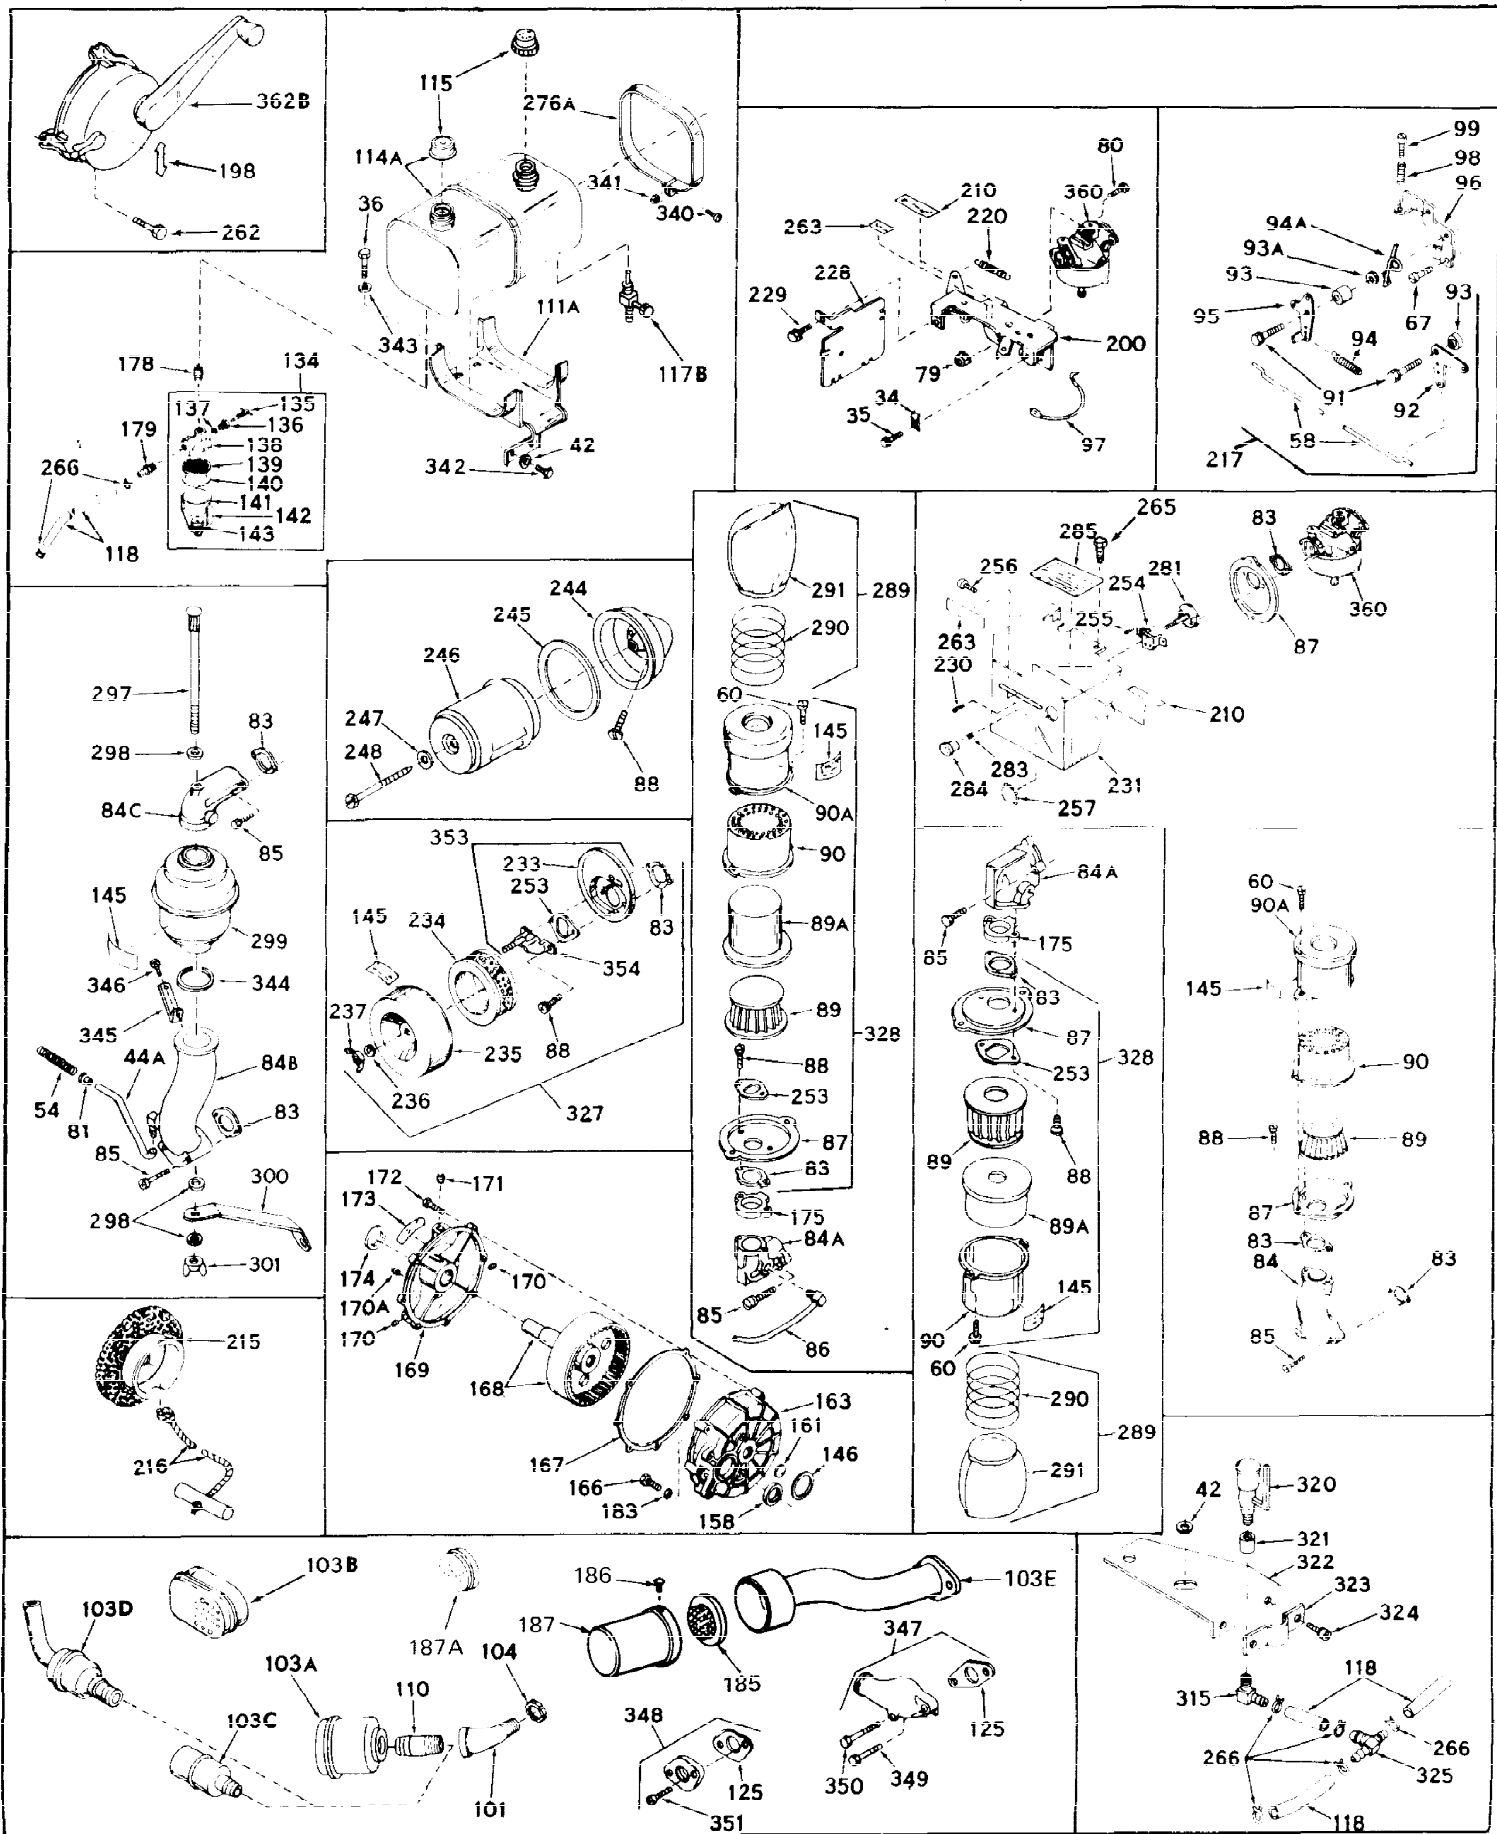

Ref #	Part Number	Qty	Description
34	27793	0	Clip, Conduit
35	28942	0	Screw
36	650694	0	Screw, Hex hd. cap, 5/16-18 x 2
36	650695	0	Screw, Hex hd. cap, 5/16-18 x 2-1/4 (Grade 8
36	650697	0	Screw, Hex hd. cap, 5/16-18 x 2-1/2
42	26073	0	Washer, Connecting rod bolt
54	28819	0	Spring, Fuel line
54	31778	0	Spring, Coil
58	31879	0	Link, Governor lever to bellcrank
60	650152	0	Screw
67	650399	0	Screw, Phil. fil. hd. Sems, 10-32 x 5/8
79	29752	0	Nut
80	650572	0	Screw
83	27272	0	Gasket, Air cleaner
85	29786	0	Screw
85	650163	0	Screw, Fil. hd. Sems, 10-32 x 7/8
85	650416	0	Screw, Rd. hd. Sems, 10-32 x 1
85	650605	0	Screw
87	31691	0	Bracket, Air cleaner
88	28820	0	Screw
88	650399	0	Screw, Phil. fil. hd. Sems, 10-32 x 5/8
88	650521	0	Screw
89	30727	0	Element, Air cleaner
90A	31715	0	Body, Air cleaner
91	30312	0	Screw, Hex washer hd. Sems, 10-32 x 1/2
92	30712	0	Lever, Bellcrank
93	29530	0	Bushing, Lever
93A	28562	0	Bushing, Lever
94A	32977	0	Spring, Torsion
94	30202	0	Spring, Extension
95	30201A	0	Lever, Speed control
96	30199A	0	Bracket, Speed control
98	28569	0	Spring, Compression
98	32924	0	Spring, Compression
99	29500	0	Screw, Fil. hd. mach., Sems, 8-32 x 3/4
99	650223	0	Screw, Fil. slotted hd. Sems, 8-32 x 5/8
99	650688	0	Screw, Hex hd., 10-32 x 1-5/16" (Drilled
104	28443	0	Nut, Conduit (1/8" thick)
104	32862	0	Nut, Conduit (1/4" thick)
115	32387A	0	Cap, Fuel filler (Charcoal Plastic) (Spurt
115	33032	0	Cap, Fuel filler (Red Plastic) (Spurt
118	29774	0	Line, Fuel (Braided 8.25")
118	30705	0	Line, Fuel (Braided 16")
118	30962	0	Line, Fuel (Braided 32")
125	27930	0	Gasket, Exhaust
145	31752	0	Decal, Air cleaner
146	28451	0	Gasket, Housing
171	24590	0	Plug, Pipe
215	28301	0	Pulley, Starter
216	590343	0	Rope & Handle Assy., Starter
217	730152	0	Control Assy., Speed
228	30820	0	Baffle, Heat
229	28942	0	Screw
230	650257	0	Screw, Pan hd. Sems, 8-32 x 5/16
253	30767	0	Spacer, Air cleaner