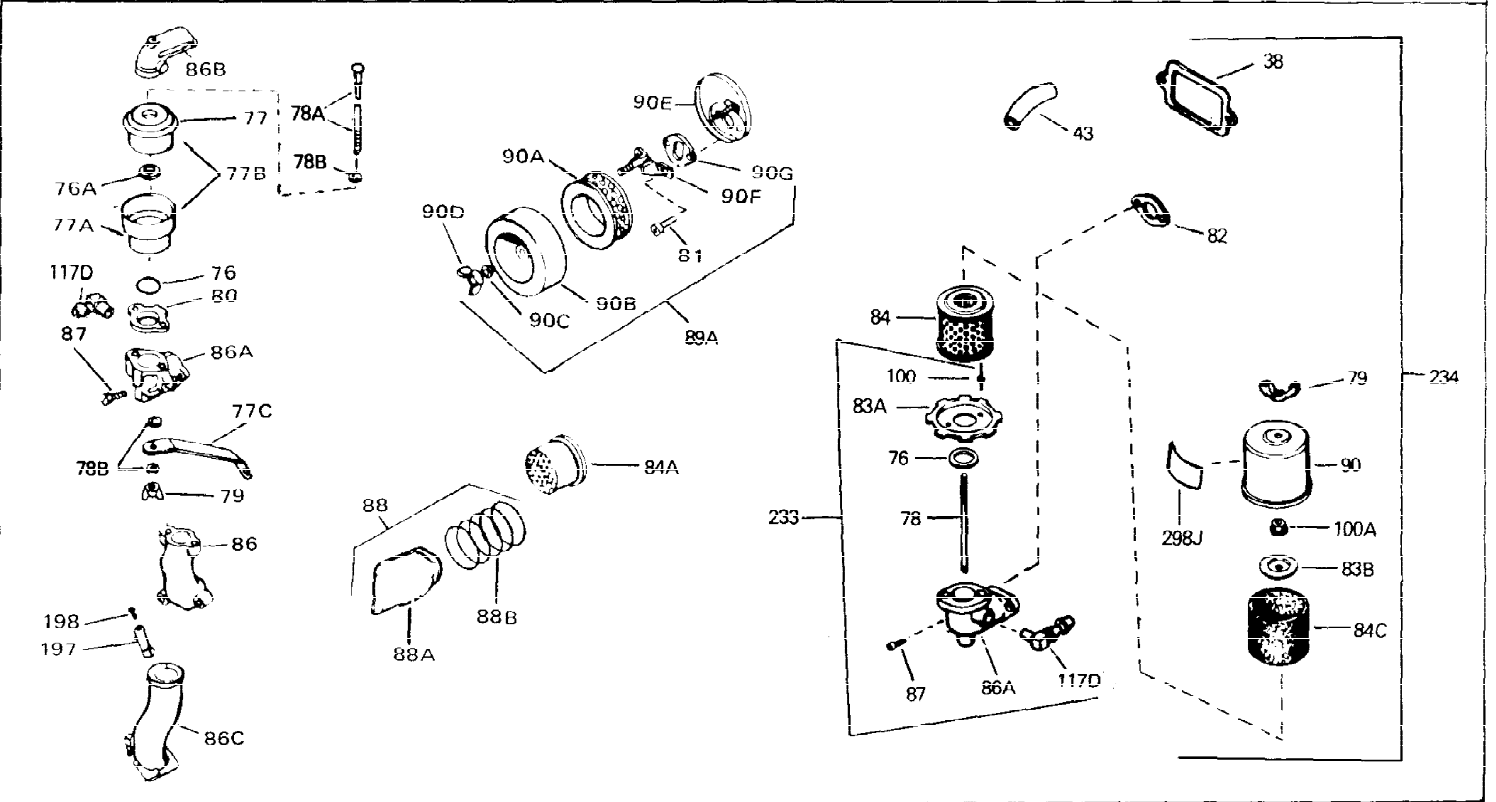

Ref #	Part Number	Qty	Description
35	26073	0	Washer, Connecting rod bolt
35	650570	0	Washer, Flat
35	650691	0	Washer, Flat
36	650694A	0	Screw, Hex flange hd., 5/16-18 x 2
36	650695A	0	Screw, Hex flange hd., 5/16-18 x 2-1/4
36	650697A	0	Screw, Hex flange hd., 5/16-18 x 2-1/2
38	27896	0	Gasket, Breather cover
43	27627	0	Tube, Breather
81	28820	0	Screw
81	30196	0	Screw
81	650521	0	Screw
82	27272	0	Gasket, Air cleaner
86A	34697	0	Elbow, Air cleaner
89A	730128	0	Cleaner Assy., Air
111	33167	0	Bracket, Lower fuel tank
112B	33166A	0	Bracket, Upper fuel tank
113A	650665	0	Screw
113	650561	0	Screw
117B	33053	0	Valve, Fuel strainer & shut-off
121E	391026	0	Muffler
124A	33171	0	Screen, Muffler
124B	33185	0	Cover & Tube, Muffler
124	650578	0	Screw
125	27930	0	Gasket, Exhaust
134	31288	0	Muffler Adapter Kit
135	730130	0	Muffler Adapter Kit
136	6021A	0	Screw, Hex flange hd., 5/16-18 x 1-1/2
137	650697A	0	Screw, Hex flange hd., 5/16-18 x 2-1/2
138	30196	0	Screw
233	34819	0	Elbow Assy., Air cleaner
234	730561	0	Air Cleaner Kit, Dual Element upright,
273	650687	0	Screw, Pan hd. self-tap, 10-32 x 5/16