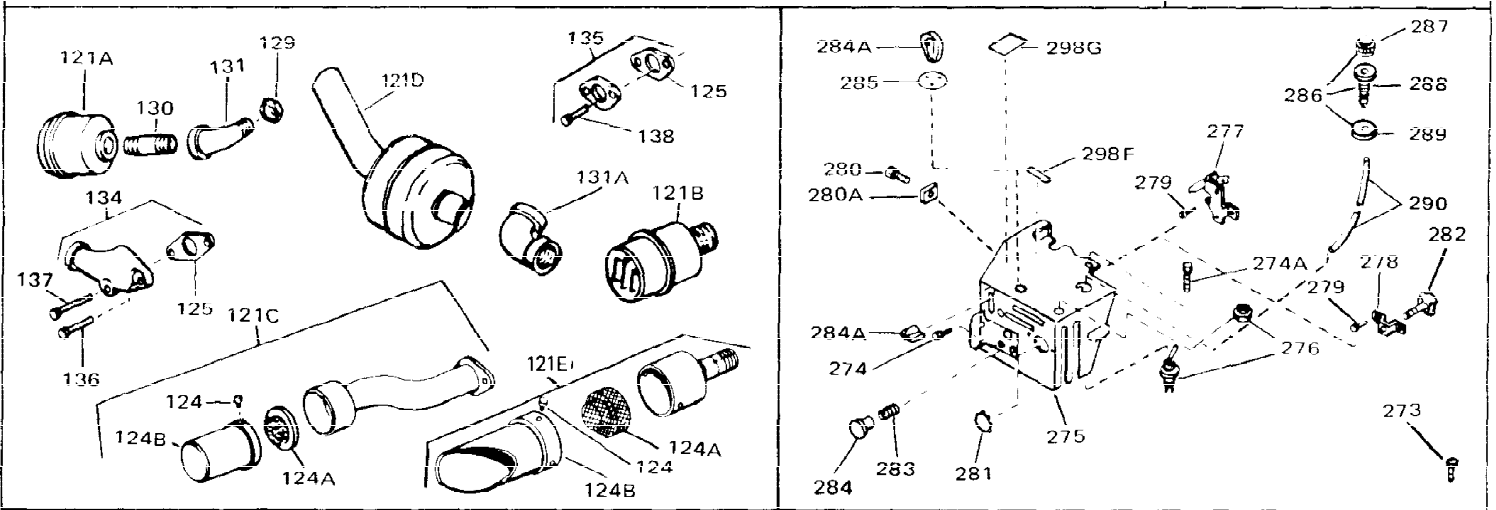

Ref #	Part Number	Qty	Description
35	26073	0	Washer, Connecting rod bolt
35	650570	0	Washer, Flat
35	650691	0	Washer, Flat
36	650694A	0	Screw, Hex flange hd., 5/16-18 x 2
36	650695A	0	Screw, Hex flange hd., 5/16-18 x 2-1/4
36	650697A	0	Screw, Hex flange hd., 5/16-18 x 2-1/2
38	27896	0	Gasket, Breather cover
43	27627	0	Tube, Breather
81	28820	0	Screw
81	30196	0	Screw
81	650521	0	Screw
82	27272	0	Gasket, Air cleaner
86A	34697	0	Elbow, Air cleaner
89A	730128	0	Cleaner Assy., Air
111	33167	0	Bracket, Lower fuel tank
112B	33166A	0	Bracket, Upper fuel tank
113A	650665	0	Screw
113	650561	0	Screw
117B	33053	0	Valve, Fuel strainer & shut-off
121E	391026	0	Muffler
124A	33171	0	Screen, Muffler
124B	33185	0	Cover & Tube, Muffler
124	650578	0	Screw
125	27930	0	Gasket, Exhaust
134	31288	0	Muffler Adapter Kit
135	730130	0	Muffler Adapter Kit
136	6021A	0	Screw, Hex flange hd., 5/16-18 x 1-1/2
137	650697A	0	Screw, Hex flange hd., 5/16-18 x 2-1/2
138	30196	0	Screw
233	34819	0	Elbow Assy., Air cleaner
234	730561	0	Air Cleaner Kit, Dual Element upright,
273	650687	0	Screw, Pan hd. self-tap, 10-32 x 5/16