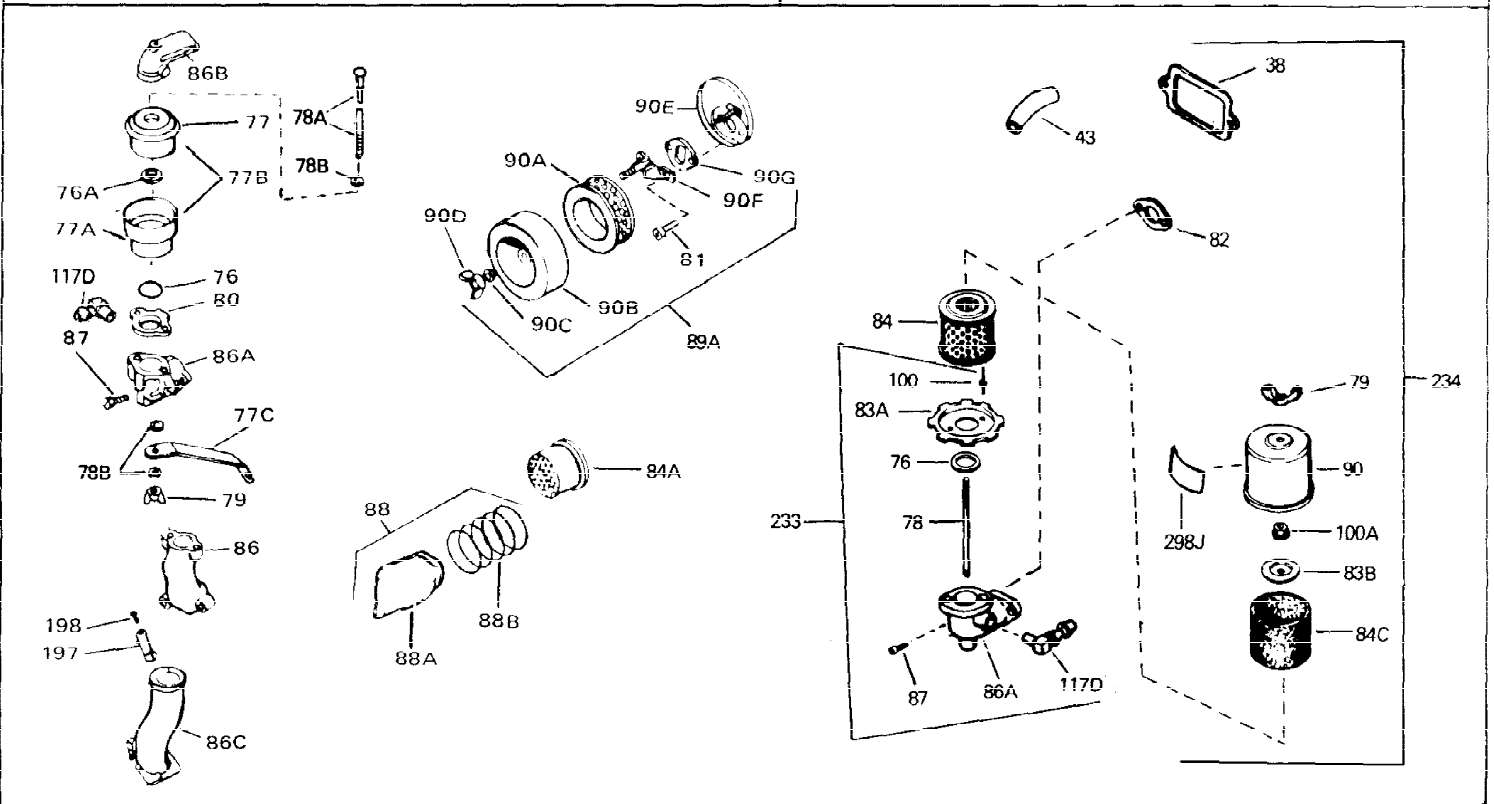

Ref #	Part Number	Qty	Description
35	26073	0	Washer, Connecting rod bolt
35	650570	0	Washer, Flat
35	650691	0	Washer, Flat
36	650694A	0	Screw, Hex flange hd., 5/16-18 x 2
36	650695A	0	Screw, Hex flange hd., 5/16-18 x 2-1/4
36	650697A	0	Screw, Hex flange hd., 5/16-18 x 2-1/2
38	27896	0	Gasket, Breather cover
43	27627	0	Tube, Breather
81	28820	0	Screw
81	30196	0	Screw
81	650521	0	Screw
82	27272	0	Gasket, Air cleaner
86A	34697	0	Elbow, Air cleaner
86	31988	0	Elbow, Air cleaner
87	650163	0	Screw, Fil. hd. Sems, 10-32 x 7/8
89A	730128	0	Cleaner Assy., Air
111A	31694	0	Bracket, Fuel tank
113	650561	0	Screw
117	28584	0	Strainer & Elbow
117B	33053	0	Valve, Fuel strainer & shut-off
121B	31287	0	Muffler
121E	391026	0	Muffler
124A	33171	0	Screen, Muffler
124	650578	0	Screw
124B	33185	0	Cover & Tube, Muffler
125	27930	0	Gasket, Exhaust
129	28443	0	Nut, Conduit (1/8" thick)
129	32862	0	Nut, Conduit (1/4" thick)
130	31913	0	Nipple, Pipe (3")
131A	32394	0	Elbow, Exhaust (90')
131	30209	0	Elbow, Exhaust (45°)
134	31288	0	Muffler Adapter Kit
135	730130	0	Muffler Adapter Kit
136	6021A	0	Screw, Hex flange hd., 5/16-18 x 1-1/2
137	650697A	0	Screw, Hex flange hd., 5/16-18 x 2-1/2
138	30196	0	Screw
201B	31697	0	Strap, Fuel tank
202	29212	0	Screw
203	6202	0	Screw
210	29752	0	Nut
233	34819	0	Elbow Assy., Air cleaner
234	730561	0	Air Cleaner Kit, Dual Element upright,
273	650687	0	Screw, Pan hd. self-tap, 10-32 x 5/16