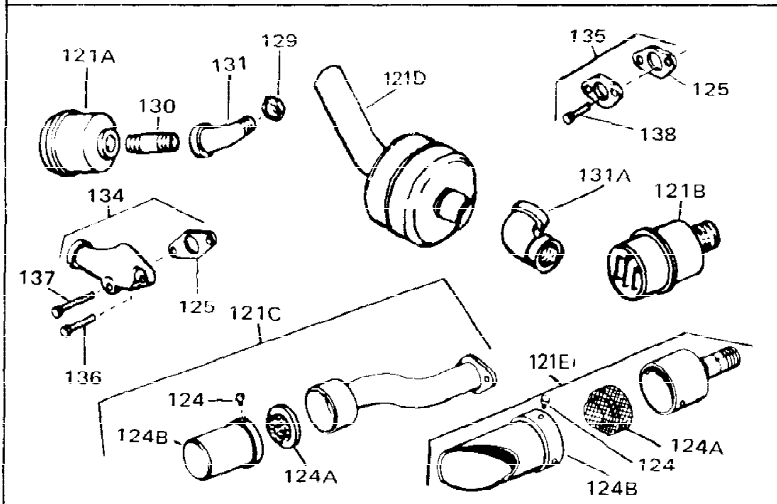

Ref #	Part Number	Qty	Description
35	26073	0	Washer, Connecting rod bolt
35	650570	0	Washer, Flat
35	650691	0	Washer, Flat
36	650694A	0	Screw, Hex flange hd., 5/16-18 x 2
36	650695A	0	Screw, Hex flange hd., 5/16-18 x 2-1/4
36	650697A	0	Screw, Hex flange hd., 5/16-18 x 2-1/2
38	27896	0	Gasket, Breather cover
43	27627	0	Tube, Breather
81	28820	0	Screw
81	30196	0	Screw
81	650521	0	Screw
82	27272	0	Gasket, Air cleaner
86A	34697	0	Elbow, Air cleaner
86	31988	0	Elbow, Air cleaner
87	650163	0	Screw, Fil. hd. Sems, 10-32 x 7/8
89A	730128	0	Cleaner Assy., Air
111A	31694	0	Bracket, Fuel tank
113	650561	0	Screw
117	28584	0	Strainer & Elbow
117B	33053	0	Valve, Fuel strainer & shut-off
121B	31287	0	Muffler
121E	391026	0	Muffler
124A	33171	0	Screen, Muffler
124	650578	0	Screw
124B	33185	0	Cover & Tube, Muffler
125	27930	0	Gasket, Exhaust
129	28443	0	Nut, Conduit (1/8" thick)
129	32862	0	Nut, Conduit (1/4" thick)
130	31913	0	Nipple, Pipe (3")
131A	32394	0	Elbow, Exhaust (90')
131	30209	0	Elbow, Exhaust (45°)
134	31288	0	Muffler Adapter Kit
135	730130	0	Muffler Adapter Kit
136	6021A	0	Screw, Hex flange hd., 5/16-18 x 1-1/2
137	650697A	0	Screw, Hex flange hd., 5/16-18 x 2-1/2
138	30196	0	Screw
201B	31697	0	Strap, Fuel tank
202	29212	0	Screw
203	6202	0	Screw
210	29752	0	Nut
233	34819	0	Elbow Assy., Air cleaner
234	730561	0	Air Cleaner Kit, Dual Element upright,
273	650687	0	Screw, Pan hd. self-tap, 10-32 x 5/16