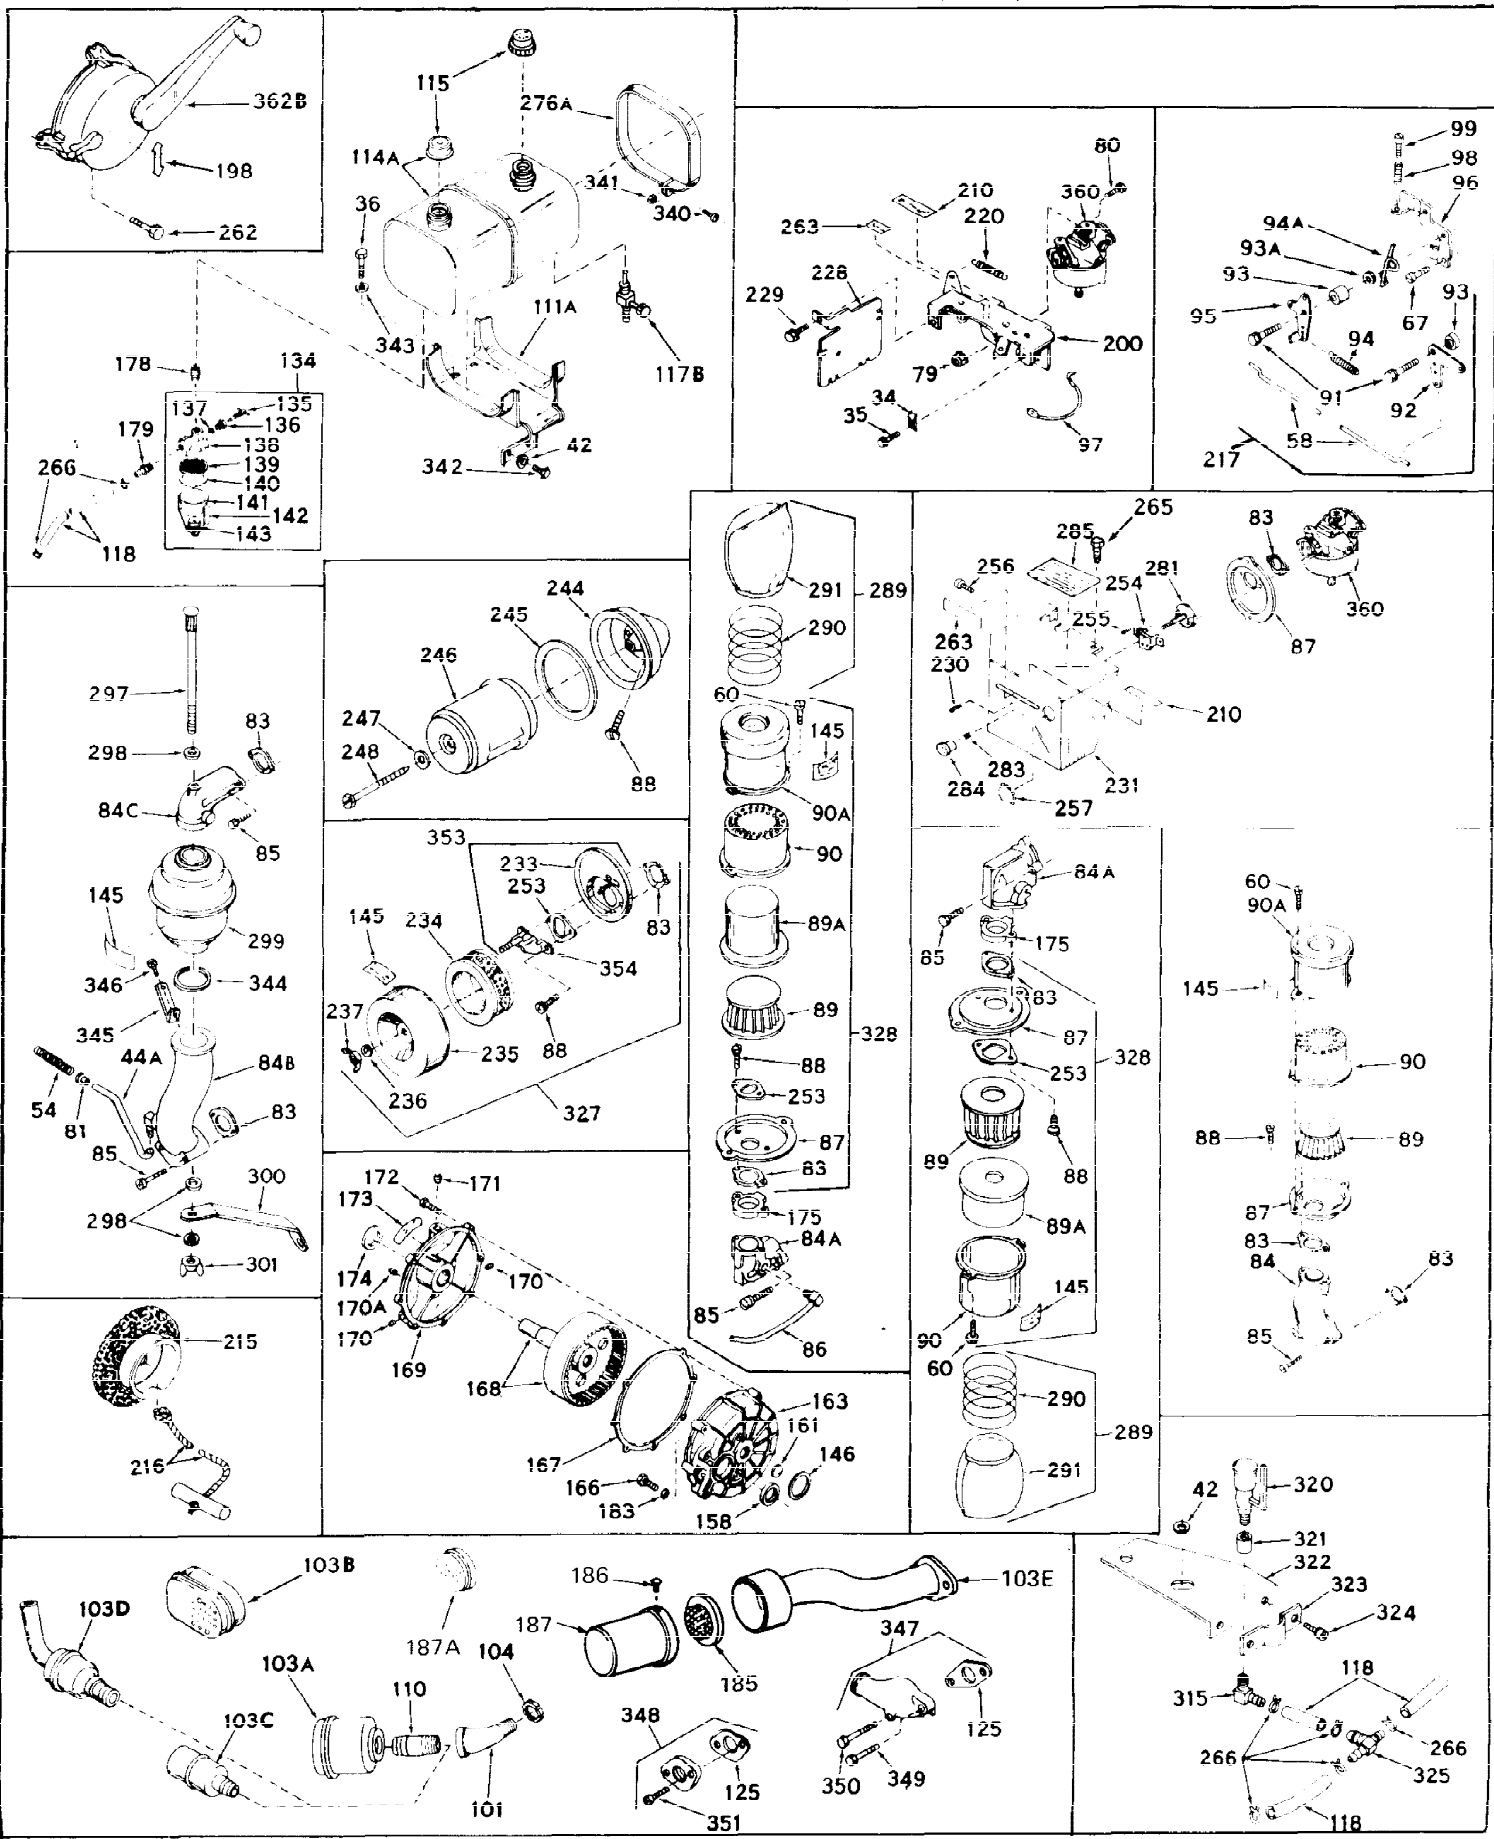

Ref #	Part Number	Qty	Description
34	27793	0	Clip, Conduit
35	28942	0	Screw
36	650694	0	Screw, Hex hd. cap, 5/16-18 x 2
36	650695	0	Screw, Hex hd. cap, 5/16-18 x 2-1/4 (Grade 8
36	650697	0	Screw, Hex hd. cap, 5/16-18 x 2-1/2
42	26073	0	Washer, Connecting rod bolt
54	28819	0	Spring, Fuel line
54	31778	0	Spring, Coil
58	31879	0	Link, Governor lever to bellcrank
60	650152	0	Screw
67	650399	0	Screw, Phil. fil. hd. Sems, 10-32 x 5/8
79	29752	0	Nut
80	650572	0	Screw
83	27272	0	Gasket, Air cleaner
85	29786	0	Screw
85	650163	0	Screw, Fil. hd. Sems, 10-32 x 7/8
85	650416	0	Screw, Rd. hd. Sems, 10-32 x 1
85	650605	0	Screw
87	31691	0	Bracket, Air cleaner
88	28820	0	Screw
88	650399	0	Screw, Phil. fil. hd. Sems, 10-32 x 5/8
88	650521	0	Screw
89	30727	0	Element, Air cleaner
90A	31715	0	Body, Air cleaner
91	30312	0	Screw, Hex washer hd. Sems, 10-32 x 1/2
92	30712	0	Lever, Bellcrank
93	29530	0	Bushing, Lever
93A	28562	0	Bushing, Lever
94	30202	0	Spring, Extension
95	30201A	0	Lever, Speed control
96	30199A	0	Bracket, Speed control
98	28569	0	Spring, Compression
98	32924	0	Spring, Compression
99	29500	0	Screw, Fil. hd. mach., Sems, 8-32 x 3/4
99	650223	0	Screw, Fil. slotted hd. Sems, 8-32 x 5/8
99	650688	0	Screw, Hex hd., 10-32 x 1-5/16" (Drilled
101	30209	0	Elbow, Exhaust (45°)
103C	31287	0	Muffler
104	28443	0	Nut, Conduit (1/8" thick)
104	32862	0	Nut, Conduit (1/4" thick)
115	32387A	0	Cap, Fuel filler (Charcoal Plastic) (Spurt
115	33032	0	Cap, Fuel filler (Red Plastic) (Spurt
118	29774	0	Line, Fuel (Braided 8.25")
118	30705	0	Line, Fuel (Braided 16")
118	30962	0	Line, Fuel (Braided 32")
125	27930	0	Gasket, Exhaust
145	31752	0	Decal, Air cleaner
146	28451	0	Gasket, Housing
171	24590	0	Plug, Pipe
215	28301	0	Pulley, Starter
216	590343	0	Rope & Handle Assy., Starter
228	30820	0	Baffle, Heat
229	28942	0	Screw
230	650257	0	Screw, Pan hd. Sems, 8-32 x 5/16
253	30767	0	Spacer, Air cleaner