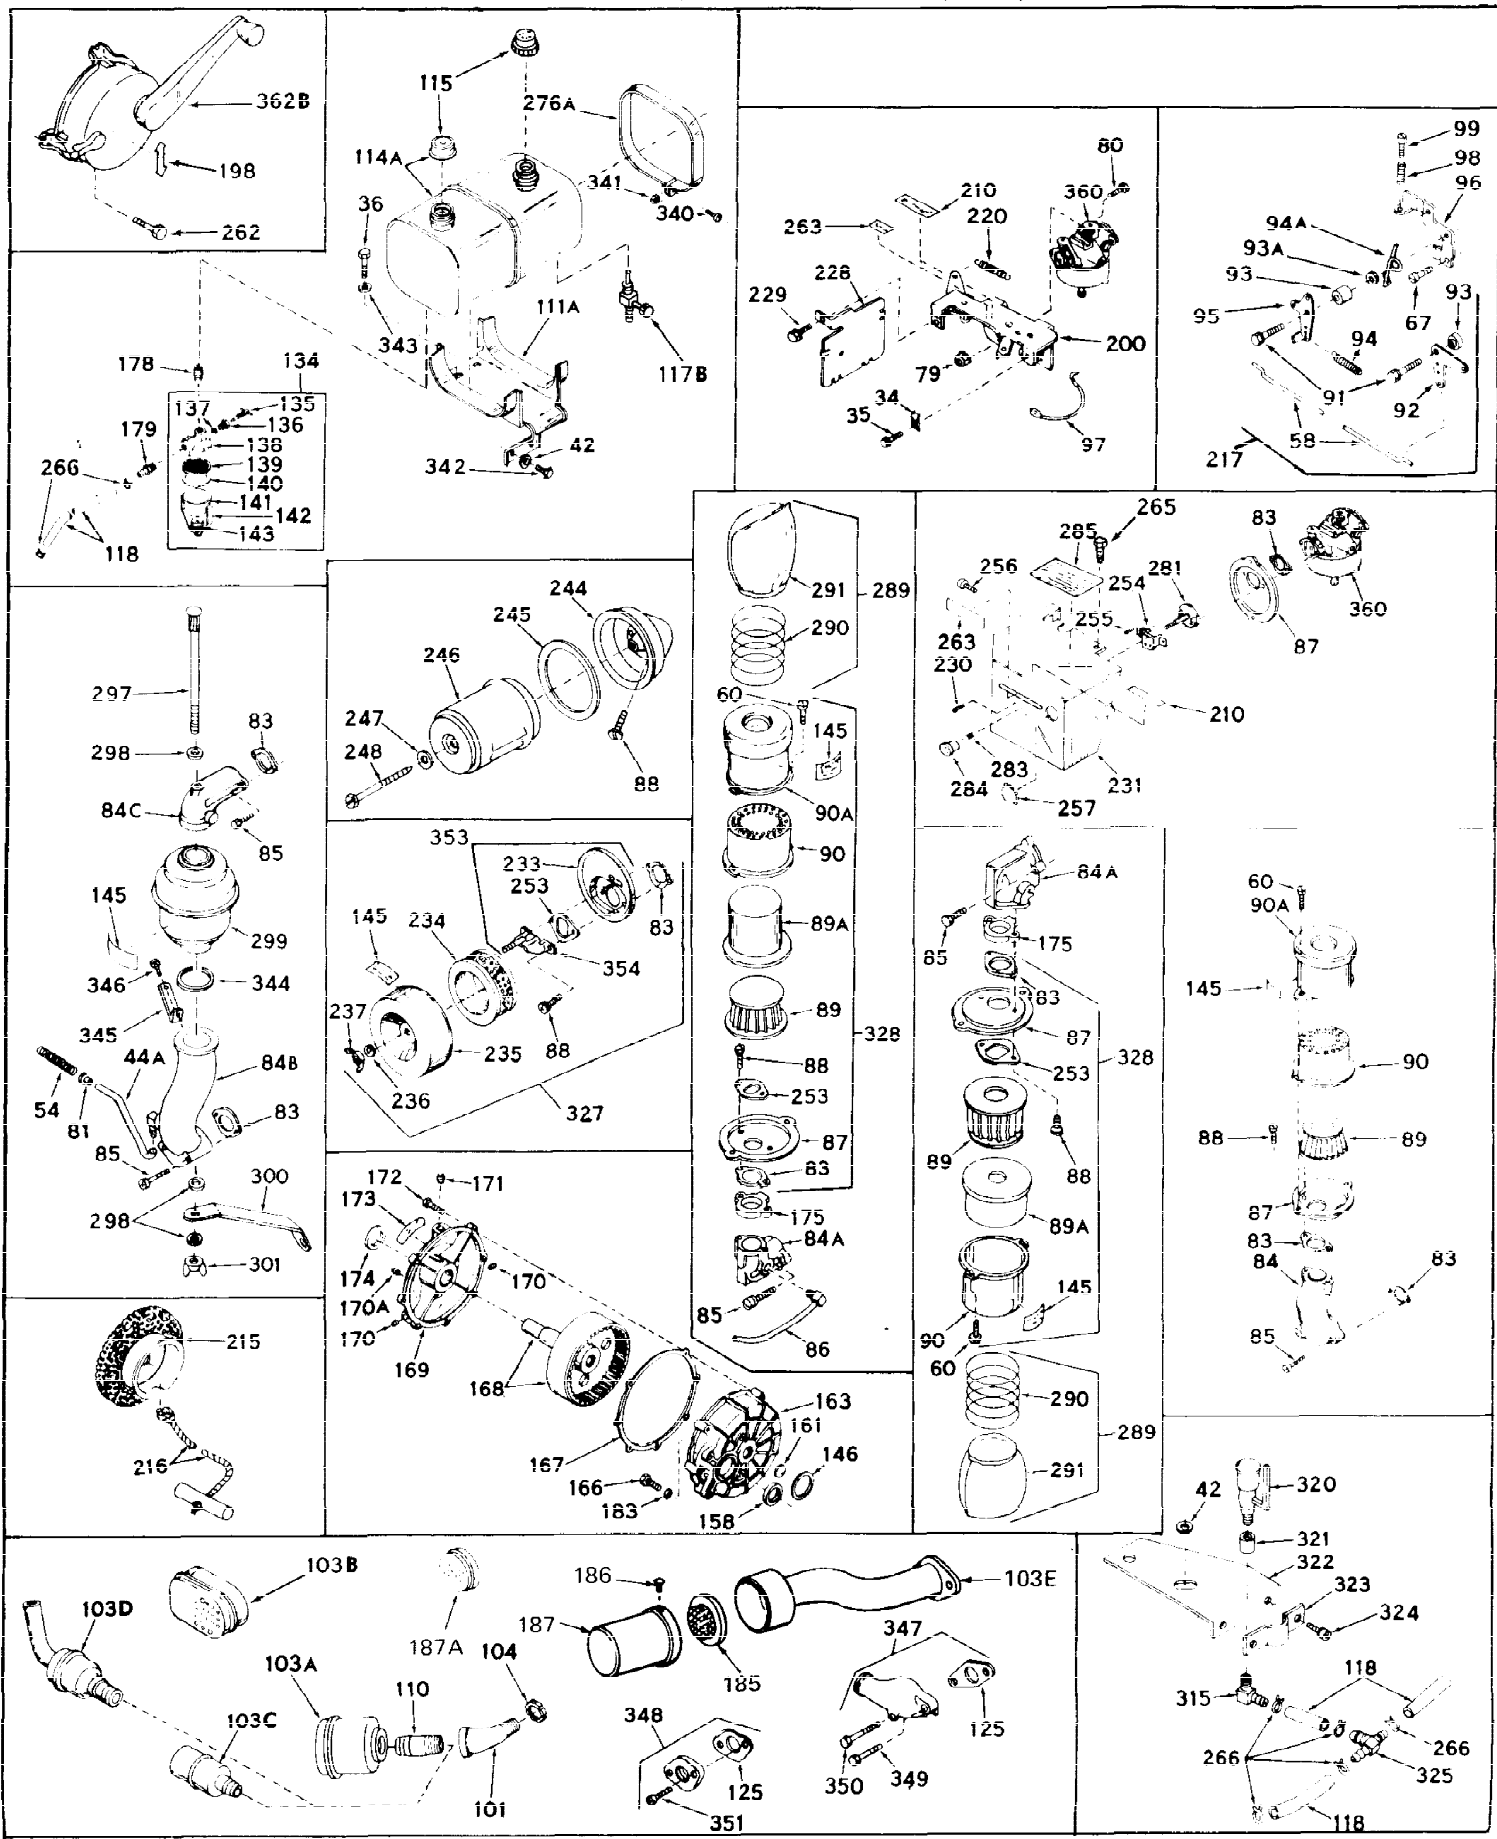

Ref #	Part Number	Qty	Description
34	27793	0	Clip, Conduit
35	28942	0	Screw
36	650694	0	Screw, Hex hd. cap, 5/16-18 x 2
36	650695	0	Screw, Hex hd. cap, 5/16-18 x 2-1/4 (Grade 8
36	650697	0	Screw, Hex hd. cap, 5/16-18 x 2-1/2
42	26073	0	Washer, Connecting rod bolt
54	28819	0	Spring, Fuel line
54	31778	0	Spring, Coil
58	31879	0	Link, Governor lever to bellcrank
60	650152	0	Screw
67	650399	0	Screw, Phil. fil. hd. Sems, 10-32 x 5/8
79	29752	0	Nut
80	650572	0	Screw
83	27272	0	Gasket, Air cleaner
85	29786	0	Screw
85	650163	0	Screw, Fil. hd. Sems, 10-32 x 7/8
85	650416	0	Screw, Rd. hd. Sems, 10-32 x 1
85	650605	0	Screw
87	31691	0	Bracket, Air cleaner
88	28820	0	Screw
88	650399	0	Screw, Phil. fil. hd. Sems, 10-32 x 5/8
88	650521	0	Screw
89	30727	0	Element, Air cleaner
90A	31715	0	Body, Air cleaner
91	30312	0	Screw, Hex washer hd. Sems, 10-32 x 1/2
92	30712	0	Lever, Bellcrank
93A	28562	0	Bushing, Lever
93	29530	0	Bushing, Lever
94	30202	0	Spring, Extension
94A	32977	0	Spring, Torsion
95	30201A	0	Lever, Speed control
96	30199A	0	Bracket, Speed control
98	28569	0	Spring, Compression
98	32924	0	Spring, Compression
99	29500	0	Screw, Fil. hd. mach., Sems, 8-32 x 3/4
99	650223	0	Screw, Fil. slotted hd. Sems, 8-32 x 5/8
99	650688	0	Screw, Hex hd., 10-32 x 1-5/16" (Drilled
101	30209	0	Elbow, Exhaust (45ø)
103C	31287	0	Muffler
104	28443	0	Nut, Conduit (1/8" thick)
104	32862	0	Nut, Conduit (1/4" thick)
115	32387A	0	Cap, Fuel filler (Charcoal Plastic) (Spurt
115	33032	0	Cap, Fuel filler (Red Plastic) (Spurt
118	29774	0	Line, Fuel (Braided 8.25")
118	30705	0	Line, Fuel (Braided 16")
118	30962	0	Line, Fuel (Braided 32")
125	27930	0	Gasket, Exhaust
145	31752	0	Decal, Air cleaner
146	28451	0	Gasket, Housing
171	24590	0	Plug, Pipe
215	28301	0	Pulley, Starter
216	590343	0	Rope & Handle Assy., Starter
217	730152	0	Control Assy., Speed
228	30820	0	Baffle, Heat
229	28942	0	Screw