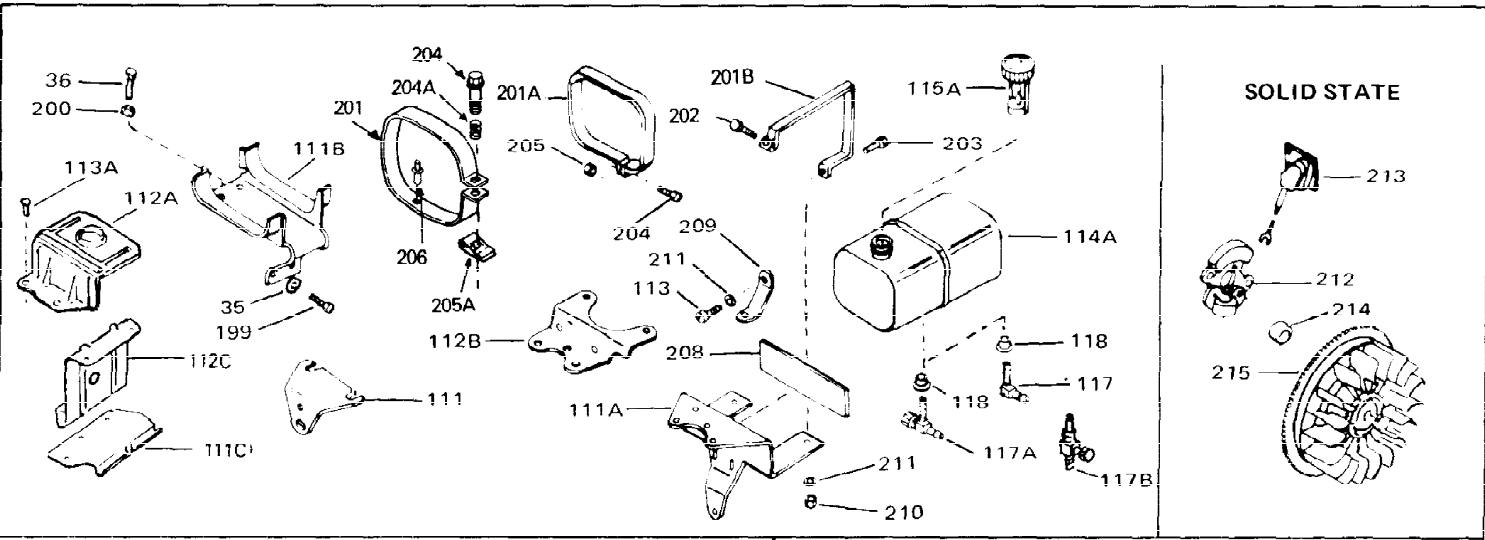

Ref #	Part Number	Qty	Description
35	26073	0	Washer, Connecting rod bolt
35	650570	0	Washer, Flat
35	650691	0	Washer, Flat
36	650694A	0	Screw, Hex flange hd., 5/16-18 x 2
36	650695A	0	Screw, Hex flange hd., 5/16-18 x 2-1/4
36	650697A	0	Screw, Hex flange hd., 5/16-18 x 2-1/2
38	27896	0	Gasket, Breather cover
43	27627	0	Tube, Breather
81	28820	0	Screw
81	30196	0	Screw
81	650521	0	Screw
86A	34697	0	Elbow, Air cleaner
89A	730128	0	Cleaner Assy., Air
111	33167	0	Bracket, Lower fuel tank
112B	33166A	0	Bracket, Upper fuel tank
113	650561	0	Screw
113A	650665	0	Screw
117B	33053	0	Valve, Fuel strainer & shut-off
117A	32961	0	Valve, Fuel shut-off
121E	391026	0	Muffler
124A	33171	0	Screen, Muffler
124B	33185	0	Cover & Tube, Muffler
124	650578	0	Screw
125	27930	0	Gasket, Exhaust
134	31288	0	Muffler Adapter Kit
135	730130	0	Muffler Adapter Kit
136	6021A	0	Screw, Hex flange hd., 5/16-18 x 1-1/2
137	650697A	0	Screw, Hex flange hd., 5/16-18 x 2-1/2
138	30196	0	Screw
233	34819	0	Elbow Assy., Air cleaner
234	730561	0	Air Cleaner Kit, Dual Element upright,
273	650687	0	Screw, Pan hd. self-tap, 10-32 x 5/16
274A	650765	0	Screw, Hex washer hd. self-drilling, 10-32 x
274	650257	0	Screw, Pan hd. Sems, 8-32 x 5/16
275	32911	0	Cover, Carburetor
278	32398	0	Bracket, Choke
279	28820	0	Screw
280	650760	0	Screw
280A	650764	0	"U" Clip Nut
281	31291	0	Plug, Cover
282	32397	0	Plate Assy., Choke
283	32399	0	Spring, Choke knob
284	32400	0	Knob, Choke
298F	31682	0	Decal, Operation