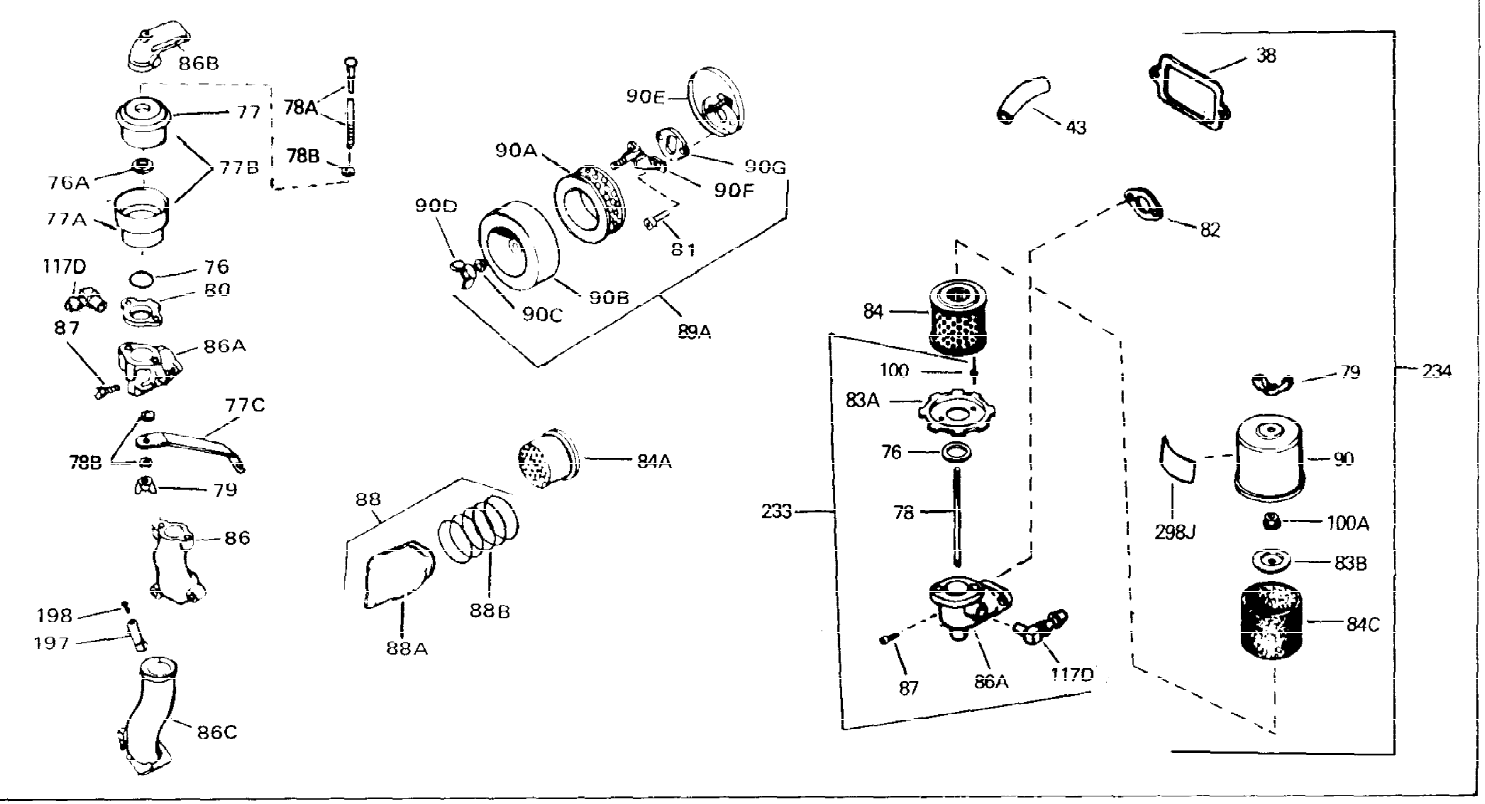

Ref #	Part Number	Qty	Description
35	26073	0	Washer, Connecting rod bolt
35	650570	0	Washer, Flat
35	650691	0	Washer, Flat
36	650694A	0	Screw, Hex flange hd., 5/16-18 x 2
36	650695A	0	Screw, Hex flange hd., 5/16-18 x 2-1/4
36	650697A	0	Screw, Hex flange hd., 5/16-18 x 2-1/2
38	27896	0	Gasket, Breather cover
43	27627	0	Tube, Breather
81	28820	0	Screw
81	30196	0	Screw
81	650521	0	Screw
86A	34697	0	Elbow, Air cleaner
89A	730128	0	Cleaner Assy., Air
111	33167	0	Bracket, Lower fuel tank
112B	33166A	0	Bracket, Upper fuel tank
113	650561	0	Screw
113A	650665	0	Screw
117B	33053	0	Valve, Fuel strainer & shut-off
117A	32961	0	Valve, Fuel shut-off
121E	391026	0	Muffler
124A	33171	0	Screen, Muffler
124B	33185	0	Cover & Tube, Muffler
124	650578	0	Screw
125	27930	0	Gasket, Exhaust
134	31288	0	Muffler Adapter Kit
135	730130	0	Muffler Adapter Kit
136	6021A	0	Screw, Hex flange hd., 5/16-18 x 1-1/2
137	650697A	0	Screw, Hex flange hd., 5/16-18 x 2-1/2
138	30196	0	Screw
233	34819	0	Elbow Assy., Air cleaner
234	730561	0	Air Cleaner Kit, Dual Element upright,
273	650687	0	Screw, Pan hd. self-tap, 10-32 x 5/16
274A	650765	0	Screw, Hex washer hd. self-drilling, 10-32 x
274	650257	0	Screw, Pan hd. Sems, 8-32 x 5/16
275	32911	0	Cover, Carburetor
278	32398	0	Bracket, Choke
279	28820	0	Screw
280	650760	0	Screw
280A	650764	0	"U" Clip Nut
281	31291	0	Plug, Cover
282	32397	0	Plate Assy., Choke
283	32399	0	Spring, Choke knob
284	32400	0	Knob, Choke
298F	31682	0	Decal, Operation