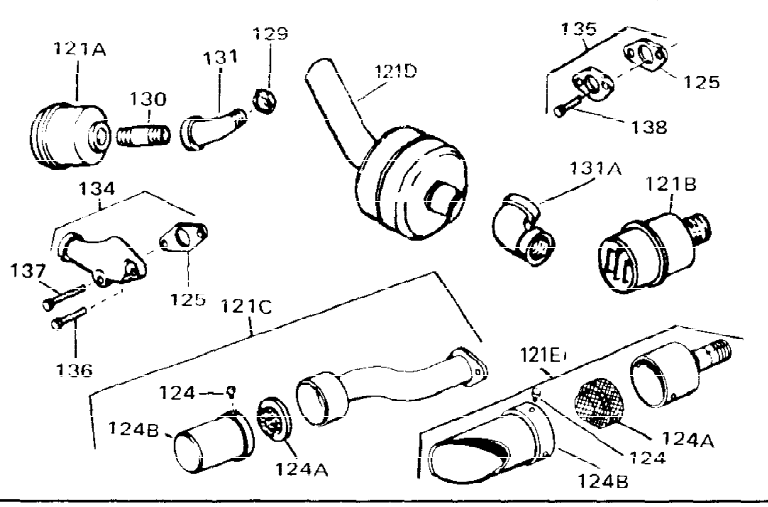

Ref #	Part Number	Qty	Description
35	26073	0	Washer, Connecting rod bolt
35	650570	0	Washer, Flat
35	650691	0	Washer, Flat
36	650694A	0	Screw, Hex flange hd., 5/16-18 x 2
36	650695A	0	Screw, Hex flange hd., 5/16-18 x 2-1/4
36	650697A	0	Screw, Hex flange hd., 5/16-18 x 2-1/2
38	27896	0	Gasket, Breather cover
43	27627	0	Tube, Breather
81	28820	0	Screw
81	30196	0	Screw
81	650521	0	Screw
86A	34697	0	Elbow, Air cleaner
89A	730128	0	Cleaner Assy., Air
111	33167	0	Bracket, Lower fuel tank
112B	33166A	0	Bracket, Upper fuel tank
113	650561	0	Screw
113A	650665	0	Screw
117B	33053	0	Valve, Fuel strainer & shut-off
117A	32961	0	Valve, Fuel shut-off
121E	391026	0	Muffler
124A	33171	0	Screen, Muffler
124B	33185	0	Cover & Tube, Muffler
124	650578	0	Screw
125	27930	0	Gasket, Exhaust
134	31288	0	Muffler Adapter Kit
135	730130	0	Muffler Adapter Kit
136	6021A	0	Screw, Hex flange hd., 5/16-18 x 1-1/2
137	650697A	0	Screw, Hex flange hd., 5/16-18 x 2-1/2
138	30196	0	Screw
233	34819	0	Elbow Assy., Air cleaner
234	730561	0	Air Cleaner Kit, Dual Element upright,
273	650687	0	Screw, Pan hd. self-tap, 10-32 x 5/16
274A	650765	0	Screw, Hex washer hd. self-drilling, 10-32 x
274	650257	0	Screw, Pan hd. Sems, 8-32 x 5/16
275	32911	0	Cover, Carburetor
278	32398	0	Bracket, Choke
279	28820	0	Screw
280	650760	0	Screw
280A	650764	0	"U" Clip Nut
281	31291	0	Plug, Cover
282	32397	0	Plate Assy., Choke
283	32399	0	Spring, Choke knob
284	32400	0	Knob, Choke
298F	31682	0	Decal, Operation