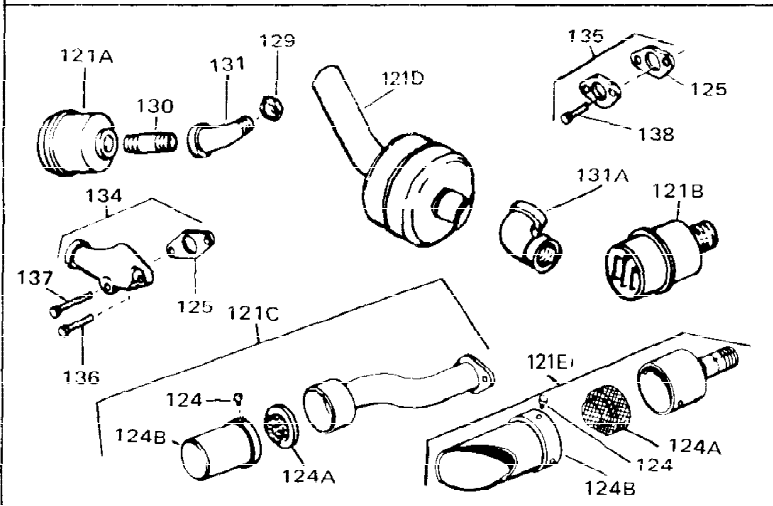

Ref #	Part Number	Qty	Description
35	26073	0	Washer, Connecting rod bolt
35	650570	0	Washer, Flat
35	650691	0	Washer, Flat
36	650694A	0	Screw, Hex flange hd., 5/16-18 x 2
36	650695A	0	Screw, Hex flange hd., 5/16-18 x 2-1/4
36	650697A	0	Screw, Hex flange hd., 5/16-18 x 2-1/2
38	27896	0	Gasket, Breather cover
43	27627	0	Tube, Breather
81	28820	0	Screw
81	30196	0	Screw
81	650521	0	Screw
82	27272	0	Gasket, Air cleaner
86A	34697	0	Elbow, Air cleaner
89A	730128	0	Cleaner Assy., Air
111A	31694	0	Bracket, Fuel tank
113	650561	0	Screw
117	28584	0	Strainer & Elbow
117B	33053	0	Valve, Fuel strainer & shut-off
121E	391026	0	Muffler
124A	33171	0	Screen, Muffler
124B	33185	0	Cover & Tube, Muffler
124	650578	0	Screw
125	27930	0	Gasket, Exhaust
134	31288	0	Muffler Adapter Kit
135	730130	0	Muffler Adapter Kit
136	6021A	0	Screw, Hex flange hd., 5/16-18 x 1-1/2
137	650697A	0	Screw, Hex flange hd., 5/16-18 x 2-1/2
138	30196	0	Screw
201B	31697	0	Strap, Fuel tank
202	29212	0	Screw
203	6202	0	Screw
210	29752	0	Nut
233	34819	0	Elbow Assy., Air cleaner
234	730561	0	Air Cleaner Kit, Dual Element upright,
273	650687	0	Screw, Pan hd. self-tap, 10-32 x 5/16