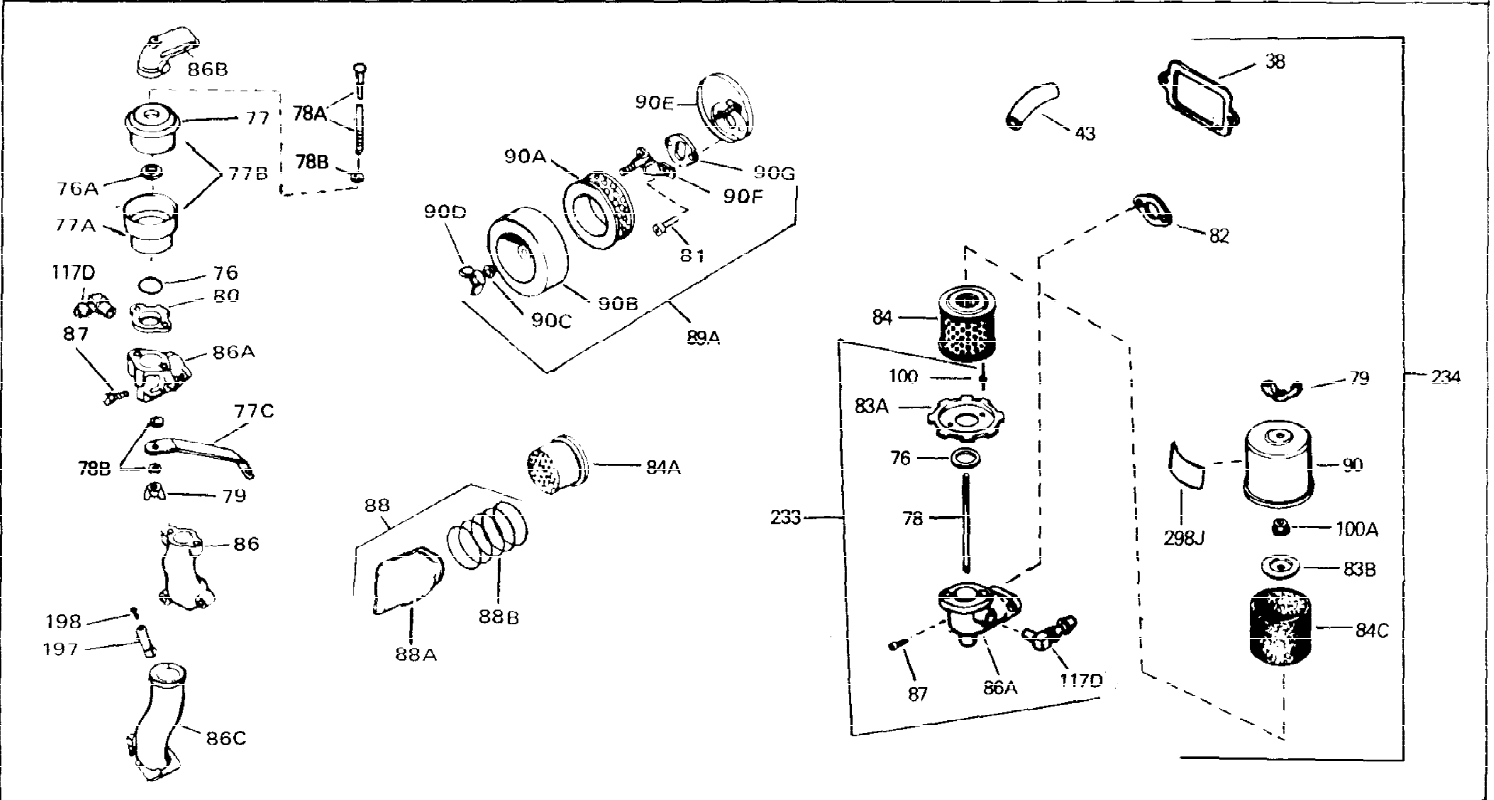

Ref #	Part Number	Qty	Description
35	26073	0	Washer, Connecting rod bolt
35	650570	0	Washer, Flat
35	650691	0	Washer, Flat
36	650694A	0	Screw, Hex flange hd., 5/16-18 x 2
36	650695A	0	Screw, Hex flange hd., 5/16-18 x 2-1/4
36	650697A	0	Screw, Hex flange hd., 5/16-18 x 2-1/2
38	27896	0	Gasket, Breather cover
43	27627	0	Tube, Breather
81	28820	0	Screw
81	30196	0	Screw
81	650521	0	Screw
82	27272	0	Gasket, Air cleaner
86A	34697	0	Elbow, Air cleaner
89A	730128	0	Cleaner Assy., Air
111	33167	0	Bracket, Lower fuel tank
112B	33166A	0	Bracket, Upper fuel tank
113	650561	0	Screw
113A	650665	0	Screw
117B	33053	0	Valve, Fuel strainer & shut-off
121E	391026	0	Muffler
121B	31287	0	Muffler
124A	33171	0	Screen, Muffler
124B	33185	0	Cover & Tube, Muffler
124	650578	0	Screw
125	27930	0	Gasket, Exhaust
129	28443	0	Nut, Conduit (1/8" thick)
129	32862	0	Nut, Conduit (1/4" thick)
131	30209	0	Elbow, Exhaust (45°)
134	31288	0	Muffler Adapter Kit
135	730130	0	Muffler Adapter Kit
136	6021A	0	Screw, Hex flange hd., 5/16-18 x 1-1/2
137	650697A	0	Screw, Hex flange hd., 5/16-18 x 2-1/2
138	30196	0	Screw
211	650675	0	Washer, Flat
233	34819	0	Elbow Assy., Air cleaner
234	730561	0	Air Cleaner Kit, Dual Element upright,
273	650687	0	Screw, Pan hd. self-tap, 10-32 x 5/16