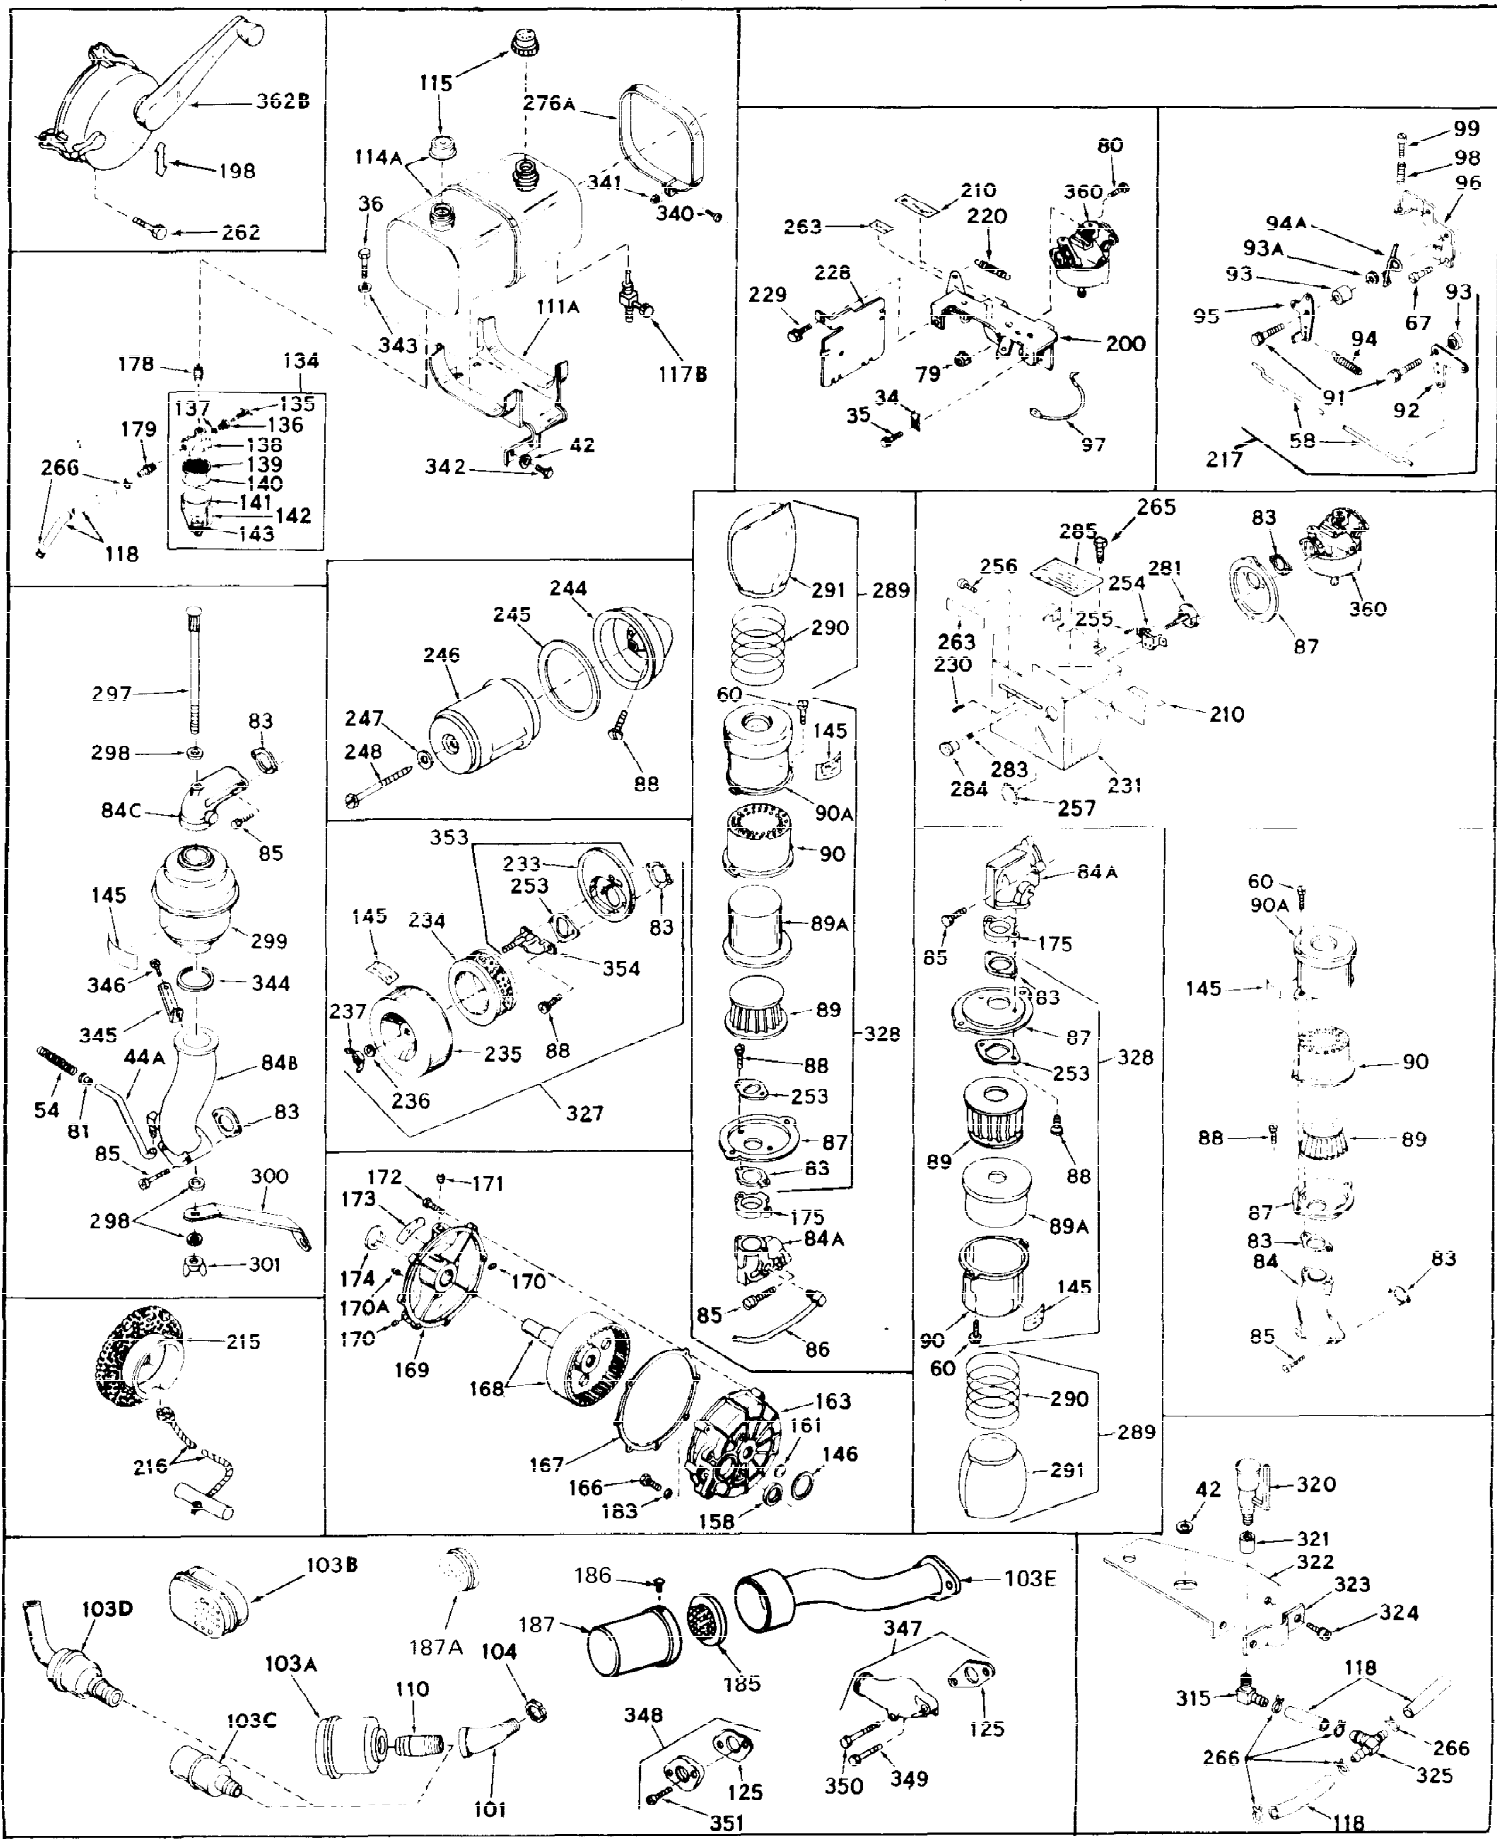

Ref #	Part Number	Qty	Description
34	27793	0	Clip, Conduit
35	28942	0	Screw
36	650694	0	Screw, Hex hd. cap, 5/16-18 x 2
36	650695	0	Screw, Hex hd. cap, 5/16-18 x 2-1/4 (Grade 8
36	650697	0	Screw, Hex hd. cap, 5/16-18 x 2-1/2
42	26073	0	Washer, Connecting rod bolt
54	28819	0	Spring, Fuel line
54	31778	0	Spring, Coil
60	650152	0	Screw
67	650399	0	Screw, Phil. fil. hd. Sems, 10-32 x 5/8
79	29752	0	Nut
80	650572	0	Screw
83	27272	0	Gasket, Air cleaner
85	29786	0	Screw
85	650163	0	Screw, Fil. hd. Sems, 10-32 x 7/8
85	650416	0	Screw, Rd. hd. Sems, 10-32 x 1
85	650605	0	Screw
88	28820	0	Screw
88	650399	0	Screw, Phil. fil. hd. Sems, 10-32 x 5/8
88	650521	0	Screw
91	30312	0	Screw, Hex washer hd. Sems, 10-32 x 1/2
97	28468	0	Wire, Ground (Female fitting both ends)
98	28569	0	Spring, Compression
98	32924	0	Spring, Compression
99	29500	0	Screw, Fil. hd. mach., Sems, 8-32 x 3/4
99	650223	0	Screw, Fil. slotted hd. Sems, 8-32 x 5/8
99	650688	0	Screw, Hex hd., 10-32 x 1-5/16" (Drilled
104	28443	0	Nut, Conduit (1/8" thick)
104	32862	0	Nut, Conduit (1/4" thick)
115	32387A	0	Cap, Fuel filler (Charcoal Plastic) (Spurt
115	33032	0	Cap, Fuel filler (Red Plastic) (Spurt
118	29774	0	Line, Fuel (Braided 8.25")
118	30705	0	Line, Fuel (Braided 16")
118	30962	0	Line, Fuel (Braided 32")
125	27930	0	Gasket, Exhaust
146	28451	0	Gasket, Housing
171	24590	0	Plug, Pipe
200	33109	0	Control Assy., Speed (Manual)
210	31323	0	Decal, Control
215	28301	0	Pulley, Starter
216	590343	0	Rope & Handle Assy., Starter
220	30826	0	Spring, Extension
228	30820	0	Baffle, Heat
229	28942	0	Screw
230	650257	0	Screw, Pan hd. Sems, 8-32 x 5/16
231	32396	0	Cover, Carburetor
253	30767	0	Spacer, Air cleaner
254	32398	0	Bracket, Choke
255	28820	0	Screw
256	650760	0	Screw
257	31291	0	Plug, Cover
262	29716	0	Screw
263	31683	0	Decal, Choke
265	650701	0	Screw, Hex washer hd. shakeproof,
266	26460	0	Clamp, Fuel line