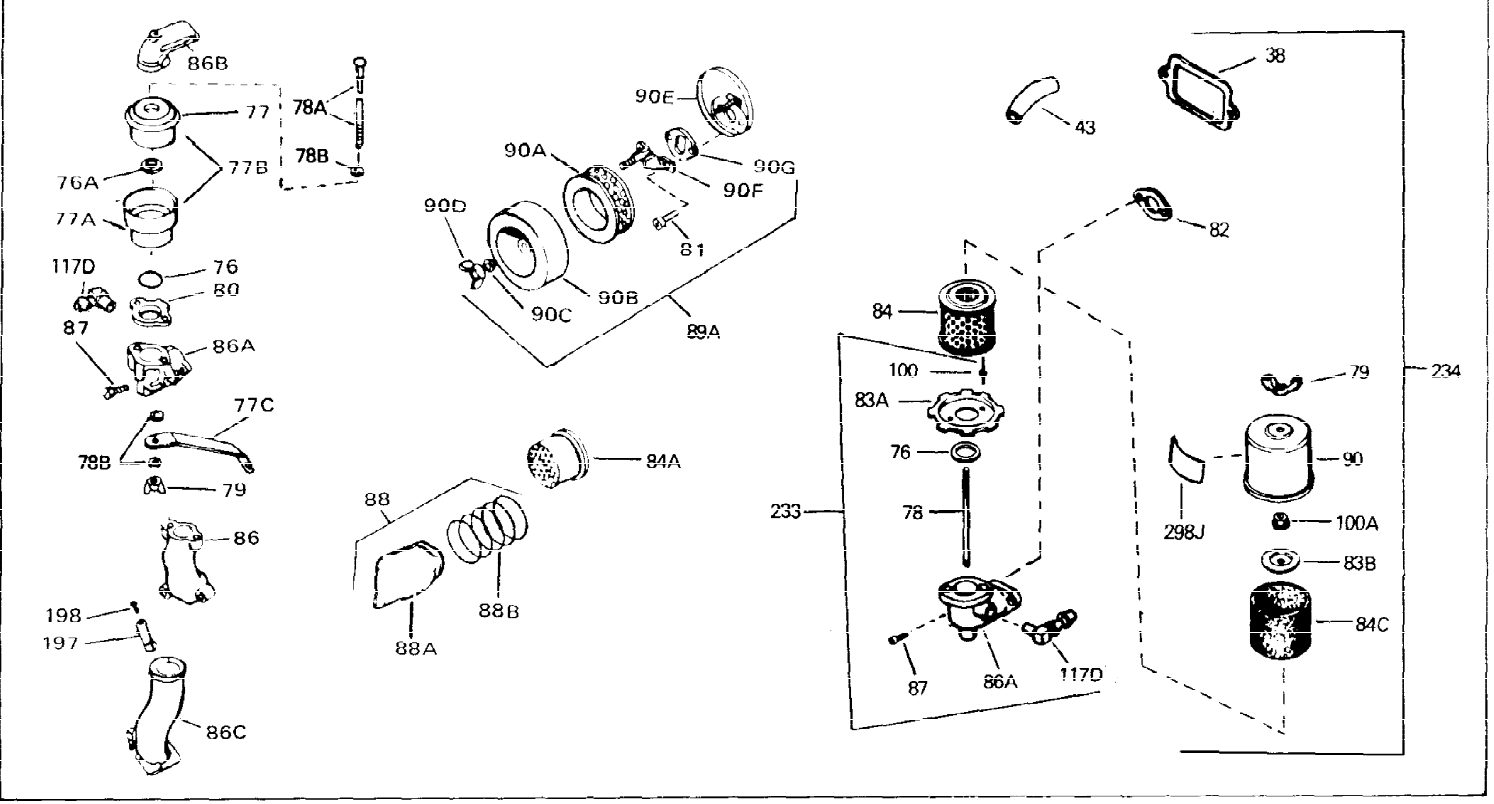

Ref #	Part Number	Qty	Description
35	26073	0	Washer, Connecting rod bolt
35	650570	0	Washer, Flat
35	650691	0	Washer, Flat
36	650694A	0	Screw, Hex flange hd., 5/16-18 x 2
36	650695A	0	Screw, Hex flange hd., 5/16-18 x 2-1/4
36	650697A	0	Screw, Hex flange hd., 5/16-18 x 2-1/2
38	27896	0	Gasket, Breather cover
43	27627	0	Tube, Breather
81	28820	0	Screw
81	30196	0	Screw
81	650521	0	Screw
86A	34697	0	Elbow, Air cleaner
89A	730128	0	Cleaner Assy., Air
111A	33353	0	Bracket, Lower fuel tank
112A	33352A	0	Bracket, Upper fuel tank
113A	650273	0	Screw
113	650561	0	Screw
117B	33053	0	Valve, Fuel strainer & shut-off
117A	33351	0	Valve, Fuel shut-off
118	33679	0	Bushing, Fuel fitting
121B	31287	0	Muffler
121E	391026	0	Muffler
124A	33171	0	Screen, Muffler
124B	33185	0	Cover & Tube, Muffler
124	650578	0	Screw
125	27930	0	Gasket, Exhaust
129	28443	0	Nut, Conduit (1/8" thick)
129	32862	0	Nut, Conduit (1/4" thick)
131	30209	0	Elbow, Exhaust (45°)
134	31288	0	Muffler Adapter Kit
135	730130	0	Muffler Adapter Kit
136	6021A	0	Screw, Hex flange hd., 5/16-18 x 1-1/2
137	650697A	0	Screw, Hex flange hd., 5/16-18 x 2-1/2
138	30196	0	Screw
233	34819	0	Elbow Assy., Air cleaner
234	730561	0	Air Cleaner Kit, Dual Element upright,
273	650687	0	Screw, Pan hd. self-tap, 10-32 x 5/16
274A	650765	0	Screw, Hex washer hd. self-drilling, 10-32 x
274	650257	0	Screw, Pan hd. Sems, 8-32 x 5/16
275	32436	0	Cover, Carburetor
278	32398	0	Bracket, Choke
279	28820	0	Screw
280	650760	0	Screw
280A	650764	0	"U" Clip Nut
282	32397	0	Plate Assy., Choke
283	32399	0	Spring, Choke knob
284	32400	0	Knob, Choke
298F	31682	0	Decal, Operation