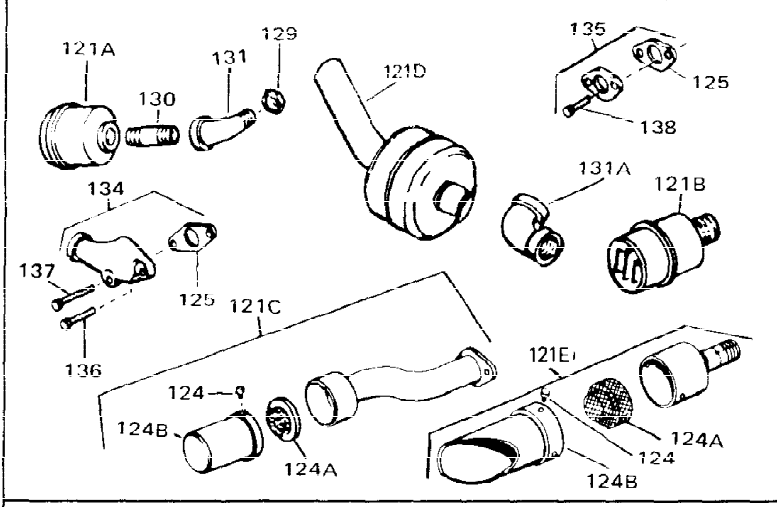

Ref #	Part Number	Qty	Description
35	26073	0	Washer, Connecting rod bolt
35	650570	0	Washer, Flat
35	650691	0	Washer, Flat
36	650694A	0	Screw, Hex flange hd., 5/16-18 x 2
36	650695A	0	Screw, Hex flange hd., 5/16-18 x 2-1/4
36	650697A	0	Screw, Hex flange hd., 5/16-18 x 2-1/2
38	27896	0	Gasket, Breather cover
43	27627	0	Tube, Breather
81	28820	0	Screw
81	30196	0	Screw
81	650521	0	Screw
86A	34697	0	Elbow, Air cleaner
89A	730128	0	Cleaner Assy., Air
111A	33353	0	Bracket, Lower fuel tank
112A	33352A	0	Bracket, Upper fuel tank
113A	650273	0	Screw
113	650561	0	Screw
117B	33053	0	Valve, Fuel strainer & shut-off
117A	33351	0	Valve, Fuel shut-off
118	33679	0	Bushing, Fuel fitting
121B	31287	0	Muffler
121E	391026	0	Muffler
124A	33171	0	Screen, Muffler
124B	33185	0	Cover & Tube, Muffler
124	650578	0	Screw
125	27930	0	Gasket, Exhaust
129	28443	0	Nut, Conduit (1/8" thick)
129	32862	0	Nut, Conduit (1/4" thick)
131	30209	0	Elbow, Exhaust (45°)
134	31288	0	Muffler Adapter Kit
135	730130	0	Muffler Adapter Kit
136	6021A	0	Screw, Hex flange hd., 5/16-18 x 1-1/2
137	650697A	0	Screw, Hex flange hd., 5/16-18 x 2-1/2
138	30196	0	Screw
233	34819	0	Elbow Assy., Air cleaner
234	730561	0	Air Cleaner Kit, Dual Element upright,
273	650687	0	Screw, Pan hd. self-tap, 10-32 x 5/16
274A	650765	0	Screw, Hex washer hd. self-drilling, 10-32 x
274	650257	0	Screw, Pan hd. Sems, 8-32 x 5/16
275	32436	0	Cover, Carburetor
278	32398	0	Bracket, Choke
279	28820	0	Screw
280	650760	0	Screw
280A	650764	0	"U" Clip Nut
282	32397	0	Plate Assy., Choke
283	32399	0	Spring, Choke knob
284	32400	0	Knob, Choke
298F	31682	0	Decal, Operation