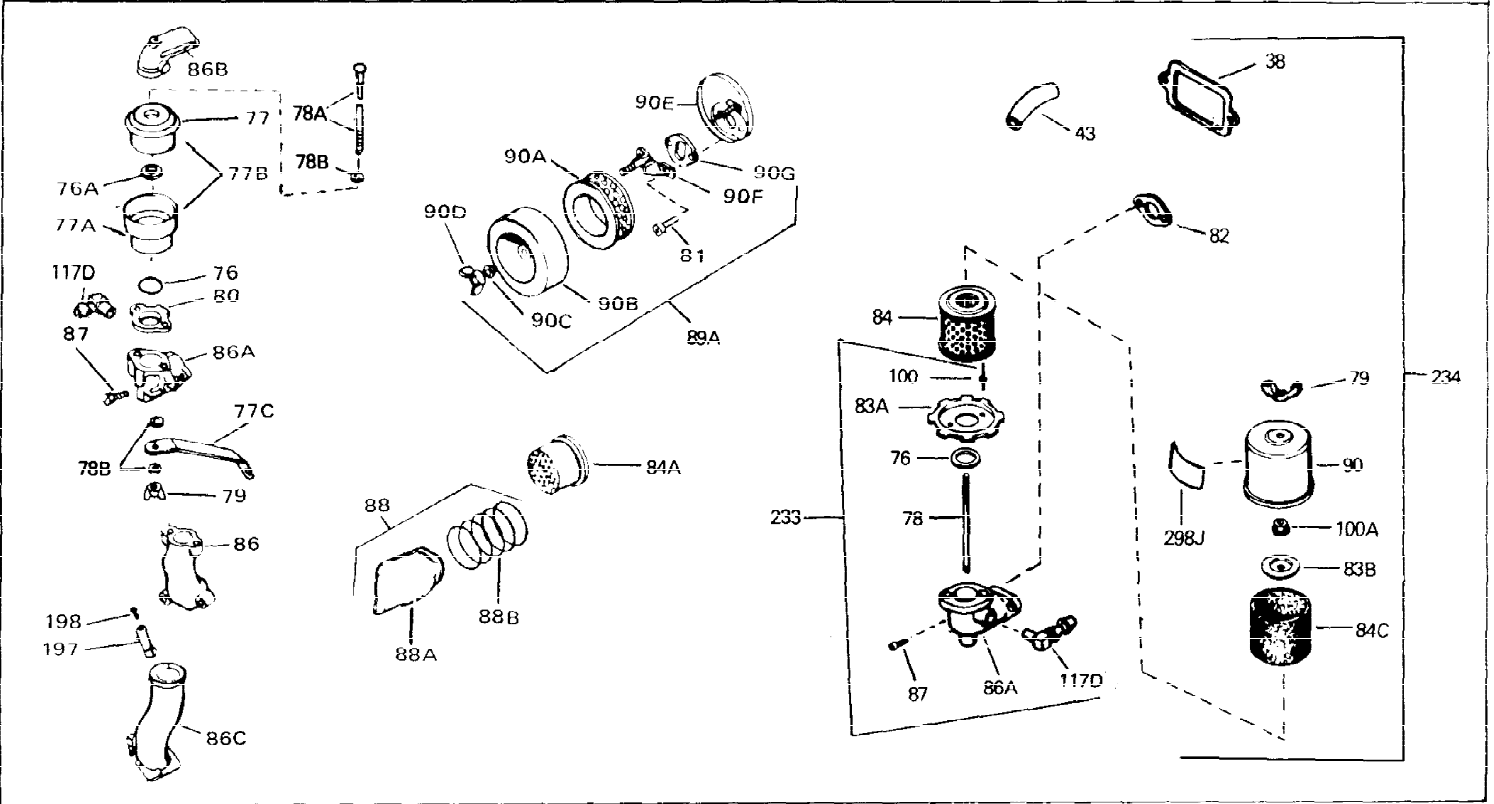

Ref #	Part Number	Qty	Description
35	26073	0	Washer, Connecting rod bolt
35	650570	0	Washer, Flat
35	650691	0	Washer, Flat
36	650694A	0	Screw, Hex flange hd., 5/16-18 x 2
36	650695A	0	Screw, Hex flange hd., 5/16-18 x 2-1/4
36	650697A	0	Screw, Hex flange hd., 5/16-18 x 2-1/2
38	27896	0	Gasket, Breather cover
43	27627	0	Tube, Breather
81	28820	0	Screw
81	30196	0	Screw
81	650521	0	Screw
86A	34697	0	Elbow, Air cleaner
89A	730128	0	Cleaner Assy., Air
111A	31694	0	Bracket, Fuel tank
113	650561	0	Screw
117B	33053	0	Valve, Fuel strainer & shut-off
117A	29683	0	Strainer & Shut-off
121B	31287	0	Muffler
121E	391026	0	Muffler
124A	33171	0	Screen, Muffler
124B	33185	0	Cover & Tube, Muffler
124	650578	0	Screw
125	27930	0	Gasket, Exhaust
129	32862	0	Nut, Conduit (1/4" thick)
131	30209	0	Elbow, Exhaust (45°)
134	31288	0	Muffler Adapter Kit
135	730130	0	Muffler Adapter Kit
136	6021A	0	Screw, Hex flange hd., 5/16-18 x 1-1/2
137	650697A	0	Screw, Hex flange hd., 5/16-18 x 2-1/2
138	30196	0	Screw
201B	31697	0	Strap, Fuel tank
202	29212	0	Screw
203	6202	0	Screw
210	29752	0	Nut
233	34819	0	Elbow Assy., Air cleaner
234	730561	0	Air Cleaner Kit, Dual Element upright,
273	650687	0	Screw, Pan hd. self-tap, 10-32 x 5/16
274A	650765	0	Screw, Hex washer hd. self-drilling, 10-32 x
274	650257	0	Screw, Pan hd. Sems, 8-32 x 5/16
275	32436	0	Cover, Carburetor
278	32398	0	Bracket, Choke
279	28820	0	Screw
280	650760	0	Screw
280A	650764	0	"U" Clip Nut
282	32397	0	Plate Assy., Choke
283	32399	0	Spring, Choke knob
284	32400	0	Knob, Choke
298F	31682	0	Decal, Operation