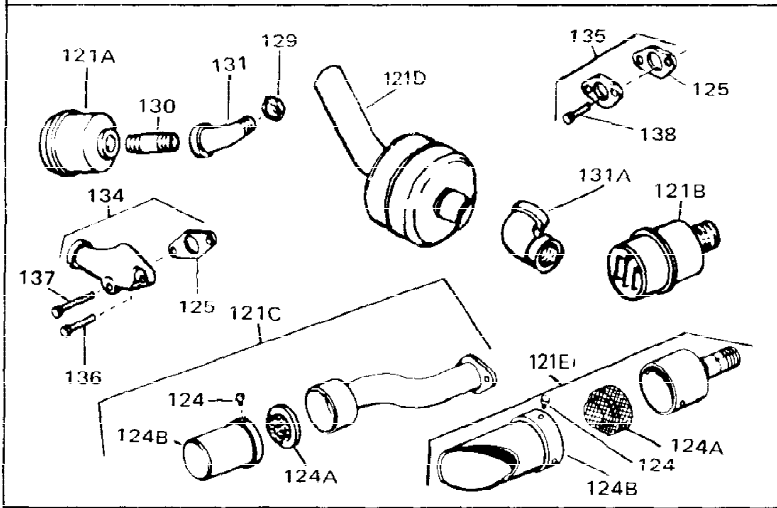

Ref #	Part Number	Qty	Description
35	26073	0	Washer, Connecting rod bolt
35	650570	0	Washer, Flat
35	650691	0	Washer, Flat
36	650694A	0	Screw, Hex flange hd., 5/16-18 x 2
36	650695A	0	Screw, Hex flange hd., 5/16-18 x 2-1/4
36	650697A	0	Screw, Hex flange hd., 5/16-18 x 2-1/2
38	27896	0	Gasket, Breather cover
43	27627	0	Tube, Breather
81	28820	0	Screw
81	30196	0	Screw
81	650521	0	Screw
86A	34697	0	Elbow, Air cleaner
89A	730128	0	Cleaner Assy., Air
111A	31694	0	Bracket, Fuel tank
113	650561	0	Screw
117B	33053	0	Valve, Fuel strainer & shut-off
117A	29683	0	Strainer & Shut-off
121B	31287	0	Muffler
121E	391026	0	Muffler
124A	33171	0	Screen, Muffler
124B	33185	0	Cover & Tube, Muffler
124	650578	0	Screw
125	27930	0	Gasket, Exhaust
129	32862	0	Nut, Conduit (1/4" thick)
131	30209	0	Elbow, Exhaust (45°)
134	31288	0	Muffler Adapter Kit
135	730130	0	Muffler Adapter Kit
136	6021A	0	Screw, Hex flange hd., 5/16-18 x 1-1/2
137	650697A	0	Screw, Hex flange hd., 5/16-18 x 2-1/2
138	30196	0	Screw
201B	31697	0	Strap, Fuel tank
202	29212	0	Screw
203	6202	0	Screw
210	29752	0	Nut
233	34819	0	Elbow Assy., Air cleaner
234	730561	0	Air Cleaner Kit, Dual Element upright,
273	650687	0	Screw, Pan hd. self-tap, 10-32 x 5/16
274A	650765	0	Screw, Hex washer hd. self-drilling, 10-32 x
274	650257	0	Screw, Pan hd. Sems, 8-32 x 5/16
275	32436	0	Cover, Carburetor
278	32398	0	Bracket, Choke
279	28820	0	Screw
280	650760	0	Screw
280A	650764	0	"U" Clip Nut
282	32397	0	Plate Assy., Choke
283	32399	0	Spring, Choke knob
284	32400	0	Knob, Choke
298F	31682	0	Decal, Operation