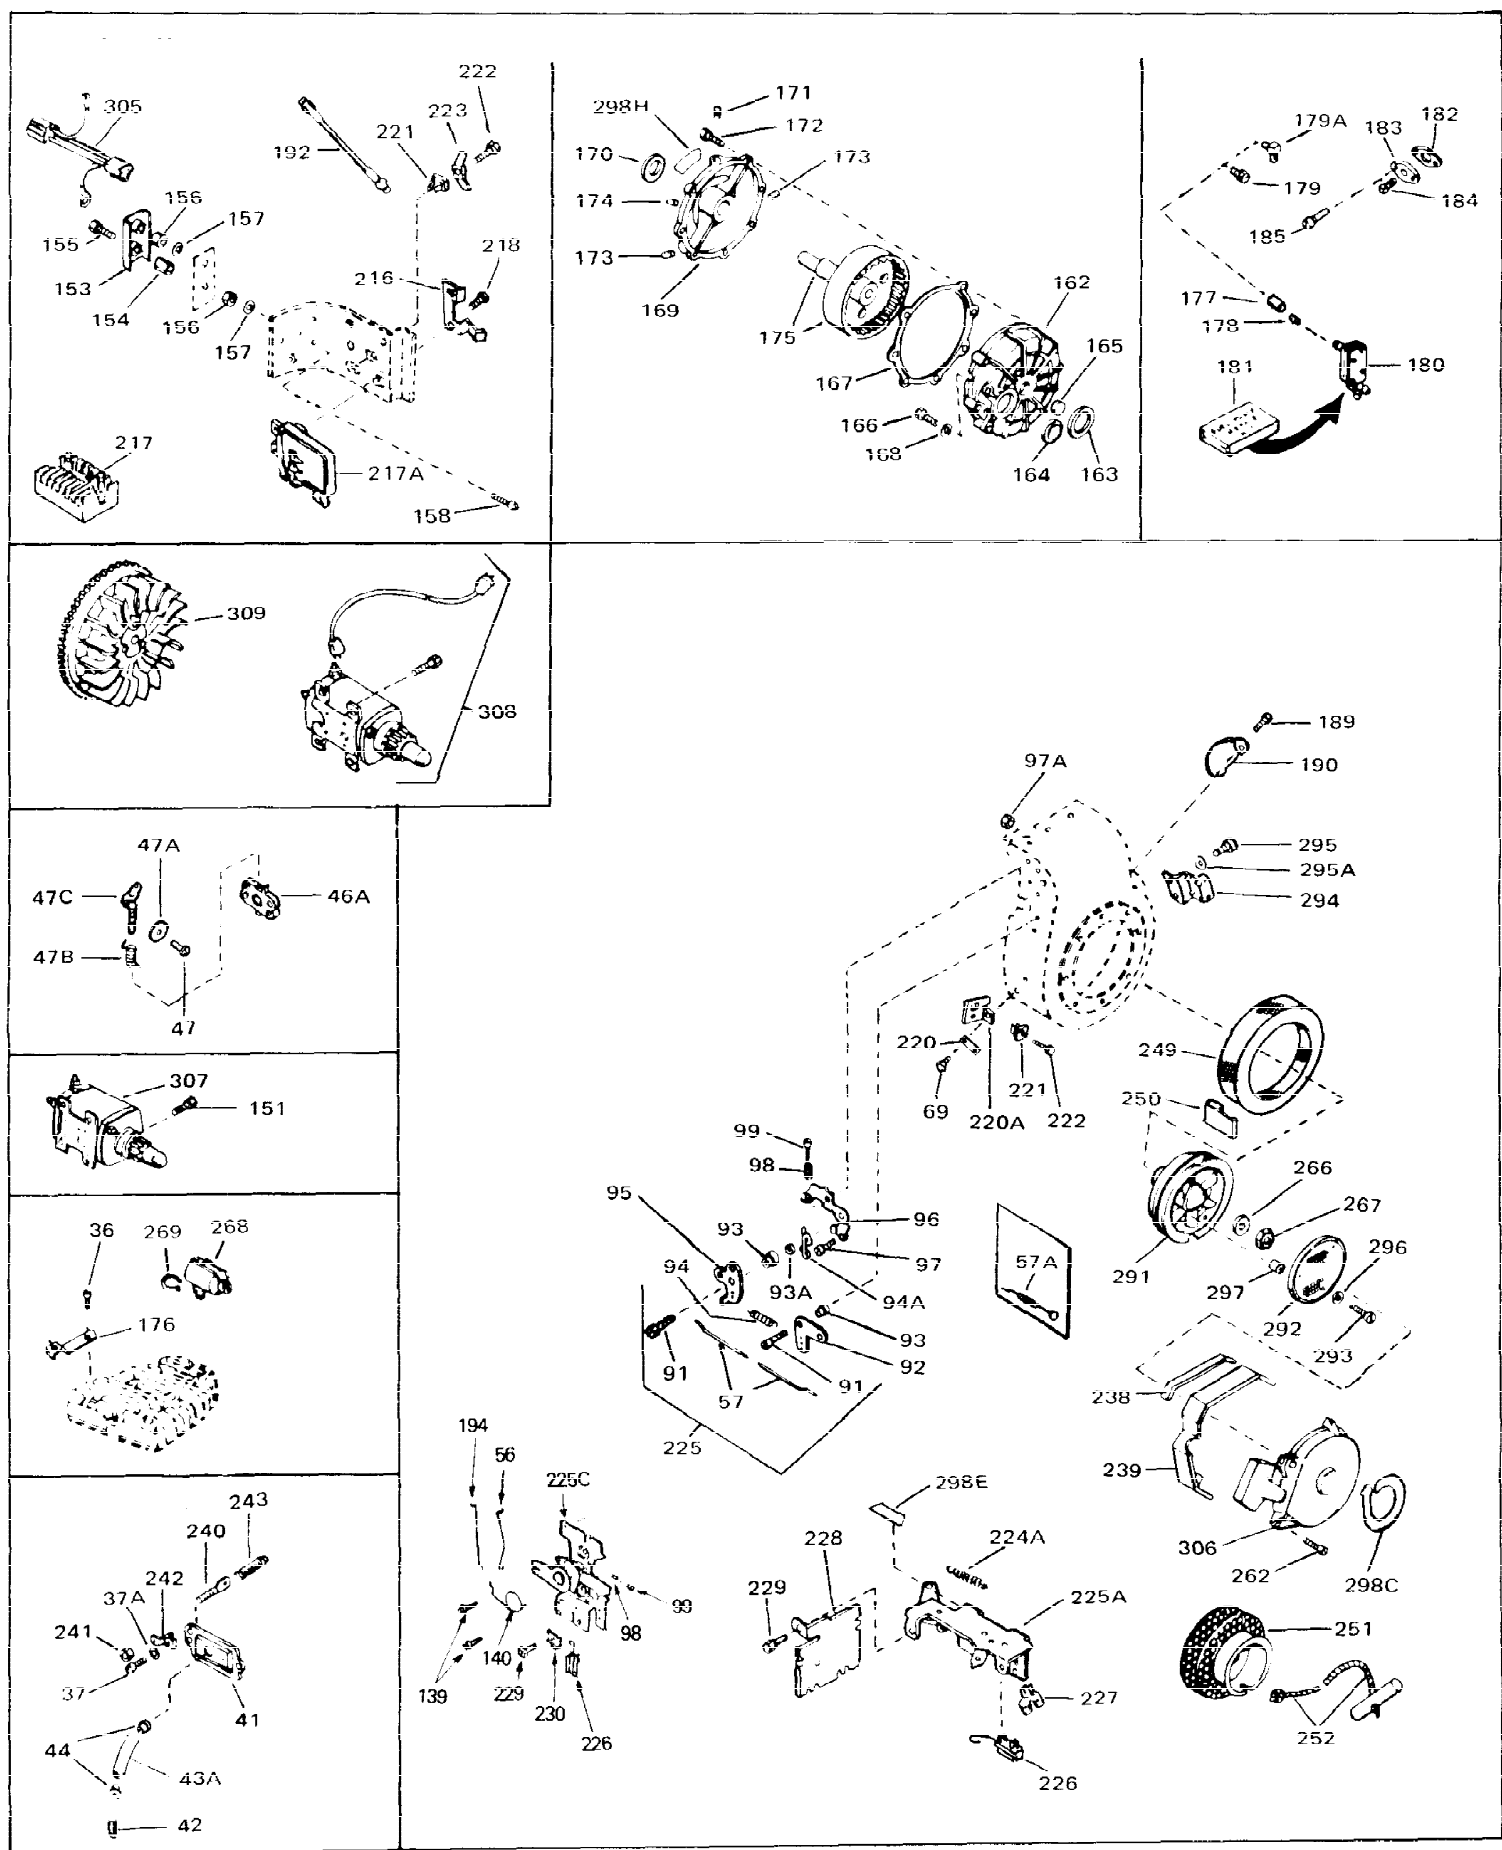

Ref #	Part Number	Qty	Description
36	650694A	0	Screw, Hex flange hd., 5/16-18 x 2
36	650695A	0	Screw, Hex flange hd., 5/16-18 x 2-1/4
36	650697A	0	Screw, Hex flange hd., 5/16-18 x 2-1/2
37	650128	0	Screw
37	650597	0	Screw, Hex washer hd., 10-24 x 5/8
37A	27261	0	Washer, Flat
41	28425	0	Cover, Valve chamber
56	30824	0	Link, Throttle
69	29747A	0	Screw
98	28569	0	Spring, Compression
98	31342	0	Spring, Compression
98	32924	0	Spring, Compression
99	29500	0	Screw, Fil. hd. mach., Sems, 8-32 x 3/4
99	650549	0	Screw
99	650688	0	Screw, Hex hd., 10-32 x 1-5/16" (Drilled
182	32683	0	Gasket, Fuel pump
183	32955	0	Cover, Fuel pump pad
184	9556	0	Plug, Oil drain (Sq. hd. pipe, 1/8-27)
185	30688	0	Screw, Hex hd. Sems, 1/4-20 x 1/2
189	650736	0	Screw
190	33013	0	Cover, Starter bubble
224A	30826	0	Spring, Extension
225A	33109A	0	Control Assy., Speed (Manual)
225	730152	0	Control Assy., Speed
226	610973	0	Terminal Assy.
227	33177	0	Terminal
238	32576	0	Seal, Snow guard
239	31680	0	Guard, Starter
262	29716	0	Screw
266	650815	0	Washer, Belleville
267	8115	0	Nut, Hex
298E	31683	0	Decal, Choke
305	33018	0	Harness, Adapter
306	590473	0	Starter, Rewind
308	32386	0	Starter Motor Kit (110-120 Volt)
308	32901	0	Starter Motor Kit (110-120 Volt)
308	33328	0	Starter Motor Kit (110-120 Volt)
308	33328A	0	Starter Motor Kit (110-120 Volt)
308	33518	0	Starter Motor Kit (110-120 Volt)
308	33518A	0	Starter Motor Kit (110-120 Volt)
308	33518B	0	Starter Motor Kit (110-120 Volt)
309	30811A	0	Flywheel