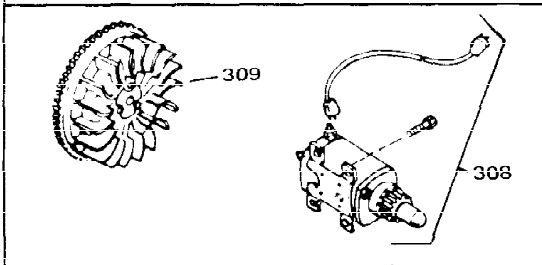

Ref #	Part Number	Qty	Description
36	650694A	0	Screw, Hex flange hd., 5/16-18 x 2
36	650695A	0	Screw, Hex flange hd., 5/16-18 x 2-1/4
36	650697A	0	Screw, Hex flange hd., 5/16-18 x 2-1/2
37	650128	0	Screw
37	650597	0	Screw, Hex washer hd., 10-24 x 5/8
37A	27261	0	Washer, Flat
41	28425	0	Cover, Valve chamber
56	30206	0	Link, Throttle
57	31879	0	Link, Governor lever to bellcrank
69	29747A	0	Screw
91	30312	0	Screw, Hex washer hd. Sems, 10-32 x 1/2
92	30712	0	Lever, Bellcrank
93A	28562	0	Bushing, Lever
93	29530	0	Bushing, Lever
94	30202	0	Spring, Extension
94A	32977	0	Spring, Torsion
95	30201A	0	Lever, Speed control
96	30199A	0	Bracket, Speed control
97	650399	0	Screw, Phil. fil. hd. Sems, 10-32 x 5/8
97A	33450	0	Nut, Lock
98	28569	0	Spring, Compression
98	31342	0	Spring, Compression
98	32924	0	Spring, Compression
99	29500	0	Screw, Fil. hd. mach., Sems, 8-32 x 3/4
99	650549	0	Screw
99	650688	0	Screw, Hex hd., 10-32 x 1-5/16" (Drilled
182	32683	0	Gasket, Fuel pump
183	32955	0	Cover, Fuel pump pad
184	9556	0	Plug, Oil drain (Sq. hd. pipe, 1/8-27)
185	30688	0	Screw, Hex hd. Sems, 1/4-20 x 1/2
221	28545	0	Grommet, Plastic
222	650643	0	Screw
223	33356	0	Terminal, Ground
225	730152	0	Control Assy., Speed
227	33177	0	Terminal
262	29716	0	Screw
266	650815	0	Washer, Belleville
267	8115	0	Nut, Hex
305	33018	0	Harness, Adapter
306	590420	0	Starter, Rewind
308	32386	0	Starter Motor Kit (110-120 Volt)
308	32901	0	Starter Motor Kit (110-120 Volt)
308	33328	0	Starter Motor Kit (110-120 Volt)
308	33328A	0	Starter Motor Kit (110-120 Volt)
308	33518	0	Starter Motor Kit (110-120 Volt)
308	33518A	0	Starter Motor Kit (110-120 Volt)
308	33518B	0	Starter Motor Kit (110-120 Volt)
309	30811A	0	Flywheel