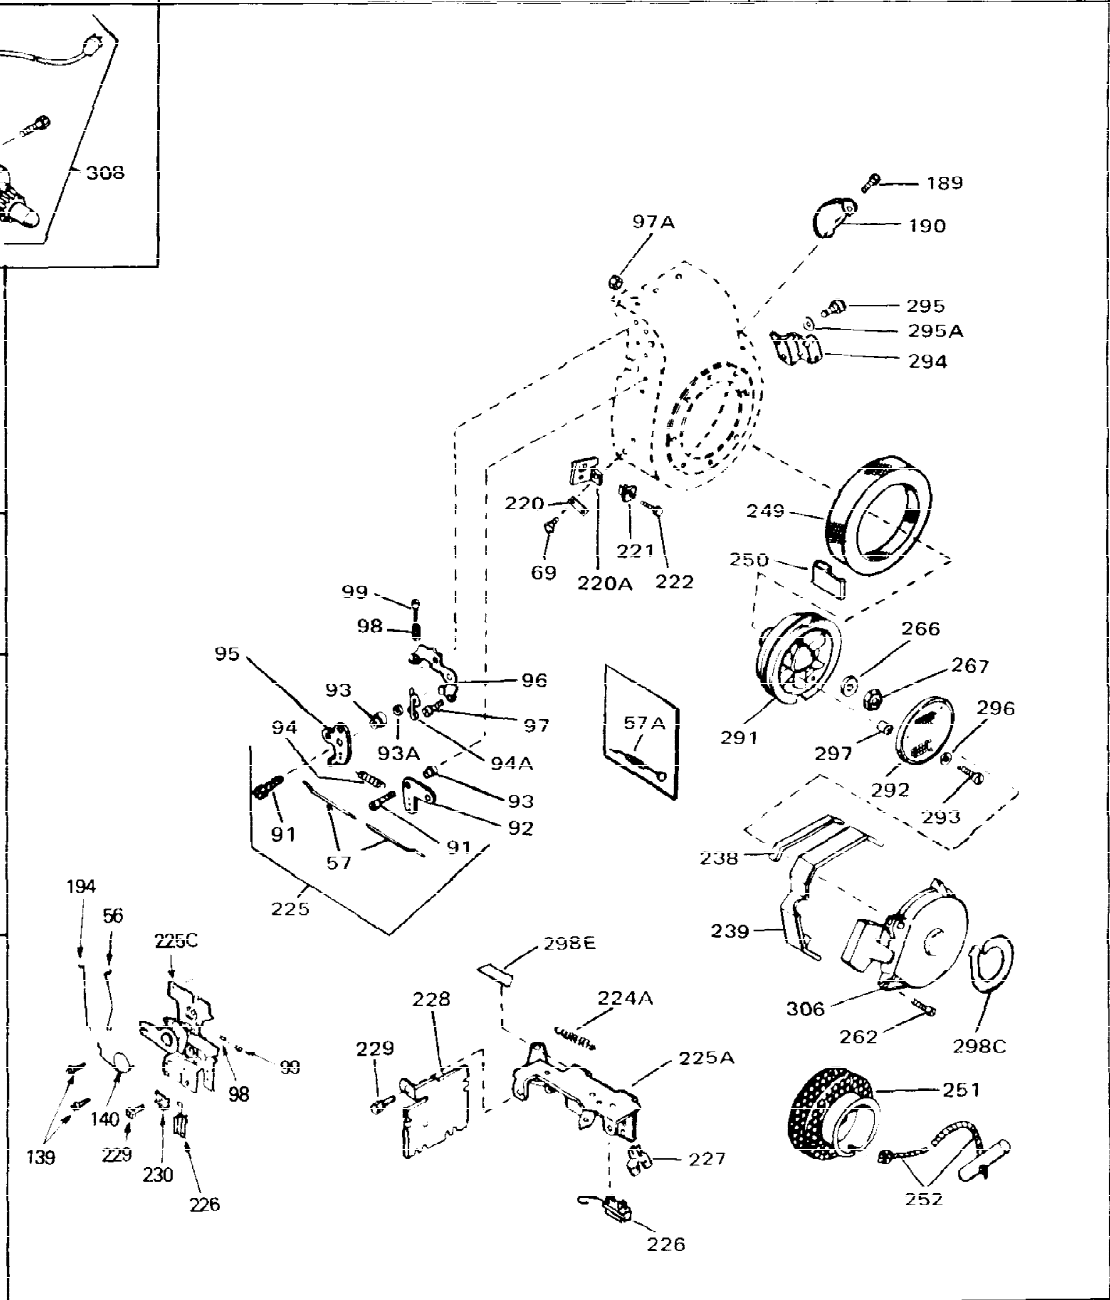

Ref #	Part Number	Qty	Description
36	650694A	0	Screw, Hex flange hd., 5/16-18 x 2
36	650695A	0	Screw, Hex flange hd., 5/16-18 x 2-1/4
36	650697A	0	Screw, Hex flange hd., 5/16-18 x 2-1/2
37	650128	0	Screw
37	650597	0	Screw, Hex washer hd., 10-24 x 5/8
37A	27261	0	Washer, Flat
41	28425	0	Cover, Valve chamber
56	30206	0	Link, Throttle
57	31879	0	Link, Governor lever to bellcrank
69	29747A	0	Screw
91	30312	0	Screw, Hex washer hd. Sems, 10-32 x 1/2
92	30712	0	Lever, Bellcrank
93A	28562	0	Bushing, Lever
93	29530	0	Bushing, Lever
94	30202	0	Spring, Extension
94A	32977	0	Spring, Torsion
95	30201A	0	Lever, Speed control
96	30199A	0	Bracket, Speed control
97	650399	0	Screw, Phil. fil. hd. Sems, 10-32 x 5/8
97A	33450	0	Nut, Lock
98	28569	0	Spring, Compression
98	31342	0	Spring, Compression
98	32924	0	Spring, Compression
99	29500	0	Screw, Fil. hd. mach., Sems, 8-32 x 3/4
99	650549	0	Screw
99	650688	0	Screw, Hex hd., 10-32 x 1-5/16" (Drilled
182	32683	0	Gasket, Fuel pump
183	32955	0	Cover, Fuel pump pad
184	9556	0	Plug, Oil drain (Sq. hd. pipe, 1/8-27)
185	30688	0	Screw, Hex hd. Sems, 1/4-20 x 1/2
221	28545	0	Grommet, Plastic
222	650643	0	Screw
223	33356	0	Terminal, Ground
225	730152	0	Control Assy., Speed
227	33177	0	Terminal
262	29716	0	Screw
266	650815	0	Washer, Belleville
267	8115	0	Nut, Hex
305	33018	0	Harness, Adapter
306	590420	0	Starter, Rewind
308	32386	0	Starter Motor Kit (110-120 Volt)
308	32901	0	Starter Motor Kit (110-120 Volt)
308	33328	0	Starter Motor Kit (110-120 Volt)
308	33328A	0	Starter Motor Kit (110-120 Volt)
308	33518	0	Starter Motor Kit (110-120 Volt)
308	33518A	0	Starter Motor Kit (110-120 Volt)
308	33518B	0	Starter Motor Kit (110-120 Volt)
309	30811A	0	Flywheel