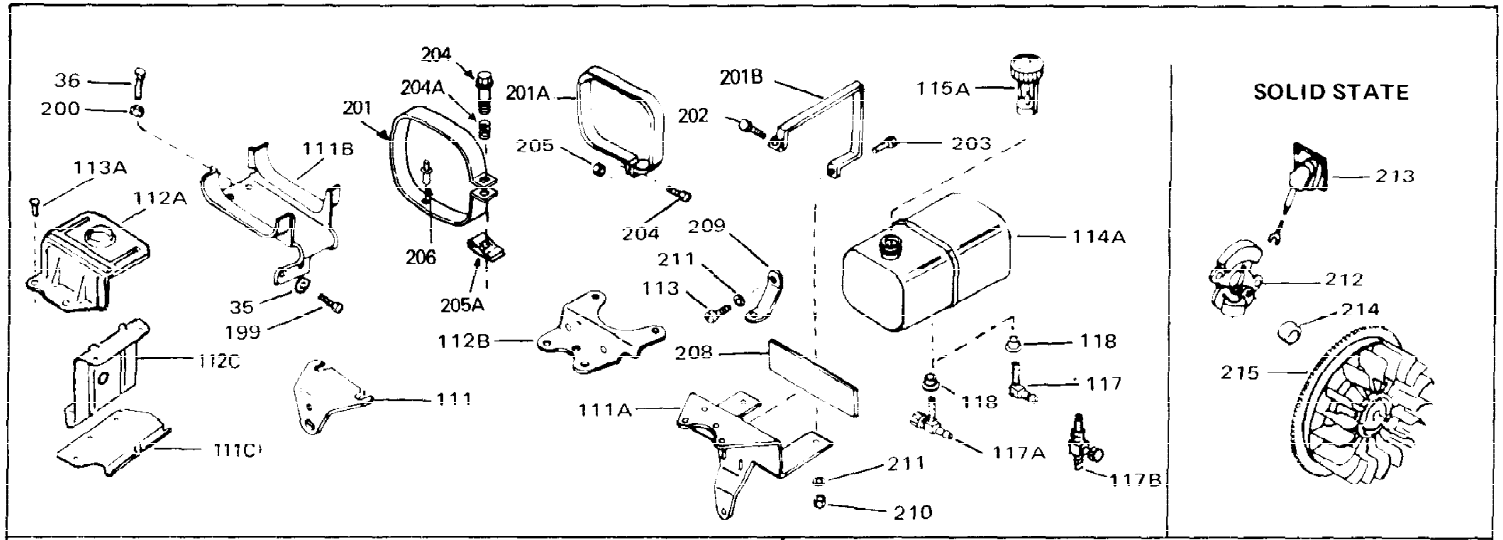

Ref #	Part Number	Qty	Description
35	26073	0	Washer, Connecting rod bolt
35	650570	0	Washer, Flat
35	650691	0	Washer, Flat
36	650694A	0	Screw, Hex flange hd., 5/16-18 x 2
36	650695A	0	Screw, Hex flange hd., 5/16-18 x 2-1/4
36	650697A	0	Screw, Hex flange hd., 5/16-18 x 2-1/2
38	27896	0	Gasket, Breather cover
43	27627	0	Tube, Breather
81	28820	0	Screw
81	30196	0	Screw
81	650521	0	Screw
82	27272	0	Gasket, Air cleaner
86A	34697	0	Elbow, Air cleaner
89A	730128	0	Cleaner Assy., Air
111	33167	0	Bracket, Lower fuel tank
112B	33166A	0	Bracket, Upper fuel tank
113	650561	0	Screw
113A	650665	0	Screw
117B	33053	0	Valve, Fuel strainer & shut-off
121E	391026	0	Muffler
121B	31287	0	Muffler
124A	33171	0	Screen, Muffler
124B	33185	0	Cover & Tube, Muffler
124	650578	0	Screw
125	27930	0	Gasket, Exhaust
129	28443	0	Nut, Conduit (1/8" thick)
129	32862	0	Nut, Conduit (1/4" thick)
131	30209	0	Elbow, Exhaust (45°)
134	31288	0	Muffler Adapter Kit
135	730130	0	Muffler Adapter Kit
136	6021A	0	Screw, Hex flange hd., 5/16-18 x 1-1/2
137	650697A	0	Screw, Hex flange hd., 5/16-18 x 2-1/2
138	30196	0	Screw
211	650675	0	Washer, Flat
233	34819	0	Elbow Assy., Air cleaner
234	730561	0	Air Cleaner Kit, Dual Element upright,
273	650687	0	Screw, Pan hd. self-tap, 10-32 x 5/16