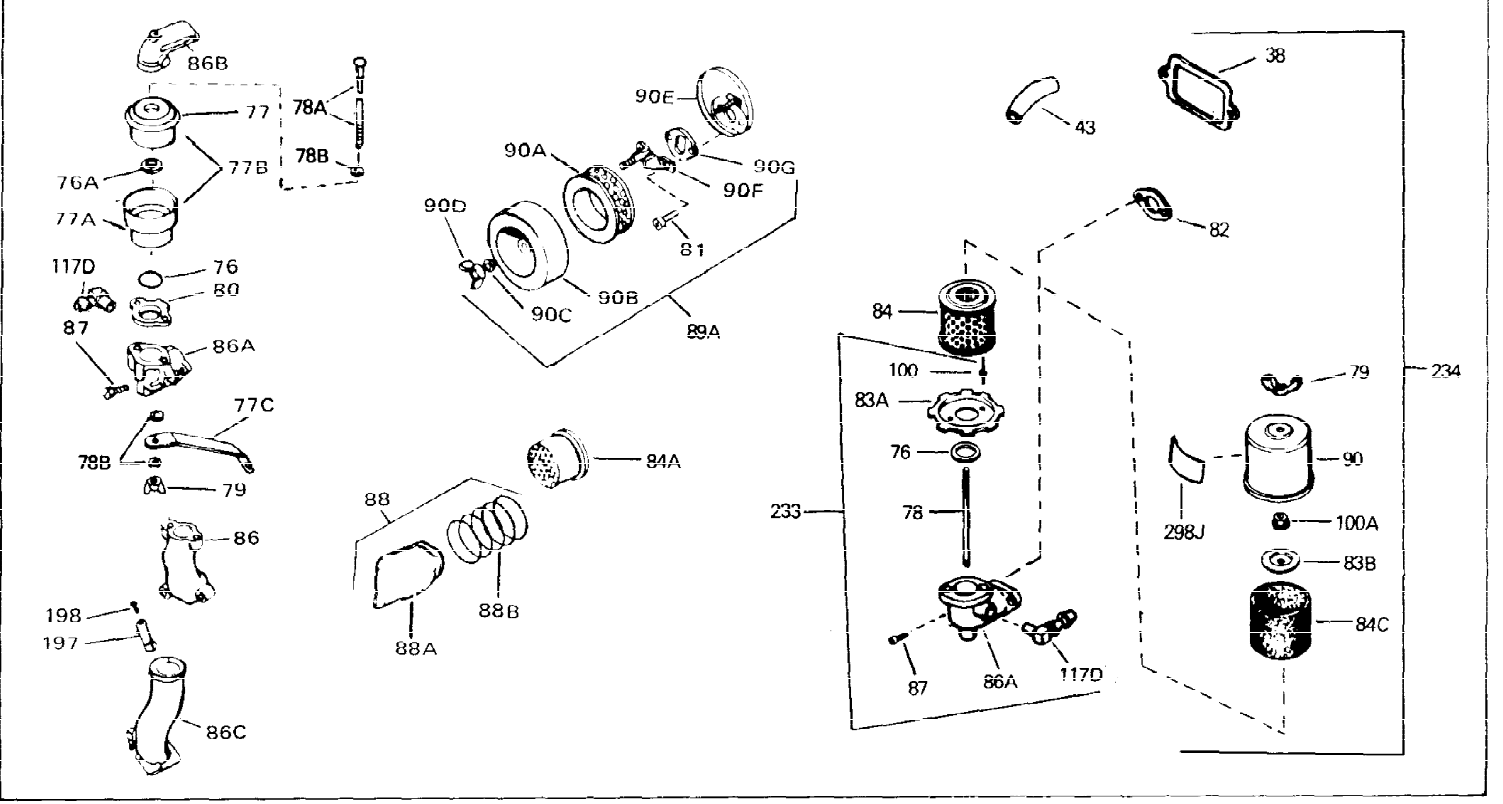

Ref #	Part Number	Qty	Description
35	26073	0	Washer, Connecting rod bolt
35	650570	0	Washer, Flat
35	650691	0	Washer, Flat
36	650694A	0	Screw, Hex flange hd., 5/16-18 x 2
36	650695A	0	Screw, Hex flange hd., 5/16-18 x 2-1/4
36	650697A	0	Screw, Hex flange hd., 5/16-18 x 2-1/2
38	27896	0	Gasket, Breather cover
43	27627	0	Tube, Breather
81	28820	0	Screw
81	30196	0	Screw
81	650521	0	Screw
82	27272	0	Gasket, Air cleaner
86A	34697	0	Elbow, Air cleaner
89A	730128	0	Cleaner Assy., Air
111	33167	0	Bracket, Lower fuel tank
112B	33166A	0	Bracket, Upper fuel tank
113	650561	0	Screw
113A	650665	0	Screw
117B	33053	0	Valve, Fuel strainer & shut-off
121E	391026	0	Muffler
121B	31287	0	Muffler
124A	33171	0	Screen, Muffler
124B	33185	0	Cover & Tube, Muffler
124	650578	0	Screw
125	27930	0	Gasket, Exhaust
129	28443	0	Nut, Conduit (1/8" thick)
129	32862	0	Nut, Conduit (1/4" thick)
131	30209	0	Elbow, Exhaust (45°)
134	31288	0	Muffler Adapter Kit
135	730130	0	Muffler Adapter Kit
136	6021A	0	Screw, Hex flange hd., 5/16-18 x 1-1/2
137	650697A	0	Screw, Hex flange hd., 5/16-18 x 2-1/2
138	30196	0	Screw
211	650675	0	Washer, Flat
233	34819	0	Elbow Assy., Air cleaner
234	730561	0	Air Cleaner Kit, Dual Element upright,
273	650687	0	Screw, Pan hd. self-tap, 10-32 x 5/16