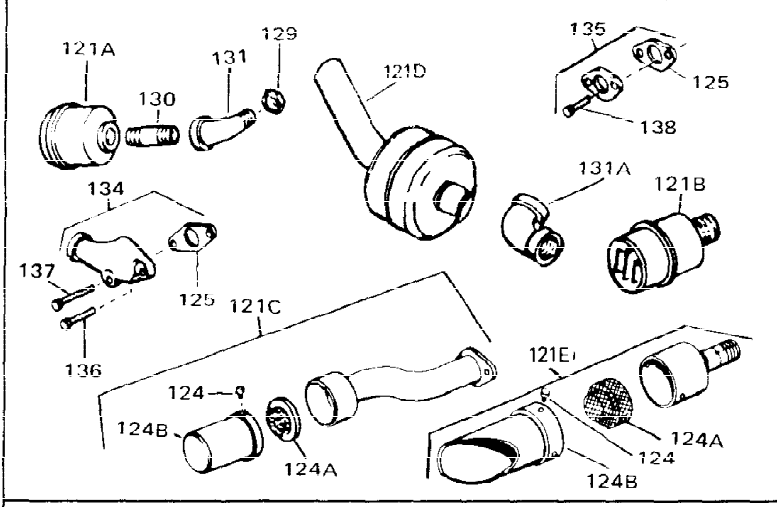

Ref #	Part Number	Qty	Description
35	26073	0	Washer, Connecting rod bolt
35	650570	0	Washer, Flat
35	650691	0	Washer, Flat
36	650694A	0	Screw, Hex flange hd., 5/16-18 x 2
36	650695A	0	Screw, Hex flange hd., 5/16-18 x 2-1/4
36	650697A	0	Screw, Hex flange hd., 5/16-18 x 2-1/2
38	27896	0	Gasket, Breather cover
43	27627	0	Tube, Breather
81	28820	0	Screw
81	30196	0	Screw
81	650521	0	Screw
82	27272	0	Gasket, Air cleaner
86A	34697	0	Elbow, Air cleaner
89A	730128	0	Cleaner Assy., Air
111	33167	0	Bracket, Lower fuel tank
112B	33166A	0	Bracket, Upper fuel tank
113A	650665	0	Screw
113	650561	0	Screw
117B	33053	0	Valve, Fuel strainer & shut-off
121B	31287	0	Muffler
121E	391026	0	Muffler
124A	33171	0	Screen, Muffler
124B	33185	0	Cover & Tube, Muffler
124	650578	0	Screw
125	27930	0	Gasket, Exhaust
129	28443	0	Nut, Conduit (1/8" thick)
129	32862	0	Nut, Conduit (1/4" thick)
131	30209	0	Elbow, Exhaust (45°)
134	31288	0	Muffler Adapter Kit
135	730130	0	Muffler Adapter Kit
136	6021A	0	Screw, Hex flange hd., 5/16-18 x 1-1/2
137	650697A	0	Screw, Hex flange hd., 5/16-18 x 2-1/2
138	30196	0	Screw
233	34819	0	Elbow Assy., Air cleaner
234	730561	0	Air Cleaner Kit, Dual Element upright,
273	650687	0	Screw, Pan hd. self-tap, 10-32 x 5/16