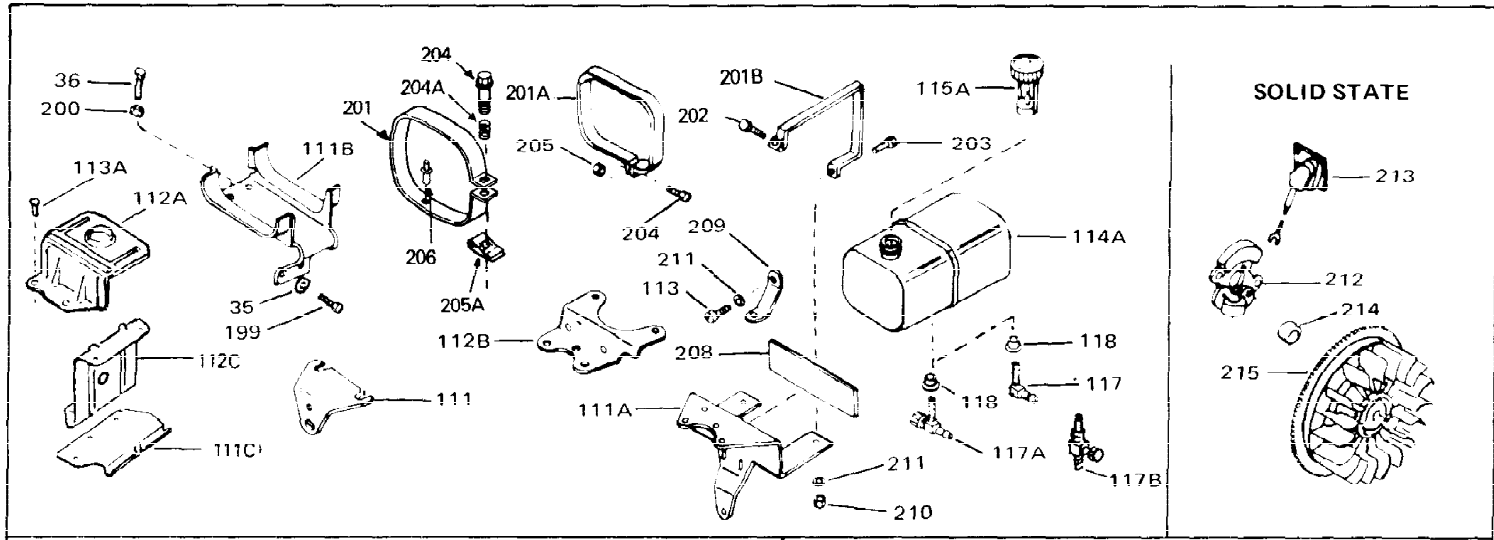

Ref #	Part Number	Qty	Description
35	26073	0	Washer, Connecting rod bolt
35	650570	0	Washer, Flat
35	650691	0	Washer, Flat
36	650694A	0	Screw, Hex flange hd., 5/16-18 x 2
36	650695A	0	Screw, Hex flange hd., 5/16-18 x 2-1/4
36	650697A	0	Screw, Hex flange hd., 5/16-18 x 2-1/2
38	27896	0	Gasket, Breather cover
43	27627	0	Tube, Breather
81	28820	0	Screw
81	30196	0	Screw
81	650521	0	Screw
82	27272	0	Gasket, Air cleaner
86A	34697	0	Elbow, Air cleaner
89A	730128	0	Cleaner Assy., Air
111	33167	0	Bracket, Lower fuel tank
112B	33166A	0	Bracket, Upper fuel tank
113A	650665	0	Screw
113	650561	0	Screw
117B	33053	0	Valve, Fuel strainer & shut-off
121B	31287	0	Muffler
121E	391026	0	Muffler
124A	33171	0	Screen, Muffler
124B	33185	0	Cover & Tube, Muffler
124	650578	0	Screw
125	27930	0	Gasket, Exhaust
129	28443	0	Nut, Conduit (1/8" thick)
129	32862	0	Nut, Conduit (1/4" thick)
131	30209	0	Elbow, Exhaust (45°)
134	31288	0	Muffler Adapter Kit
135	730130	0	Muffler Adapter Kit
136	6021A	0	Screw, Hex flange hd., 5/16-18 x 1-1/2
137	650697A	0	Screw, Hex flange hd., 5/16-18 x 2-1/2
138	30196	0	Screw
233	34819	0	Elbow Assy., Air cleaner
234	730561	0	Air Cleaner Kit, Dual Element upright,
273	650687	0	Screw, Pan hd. self-tap, 10-32 x 5/16