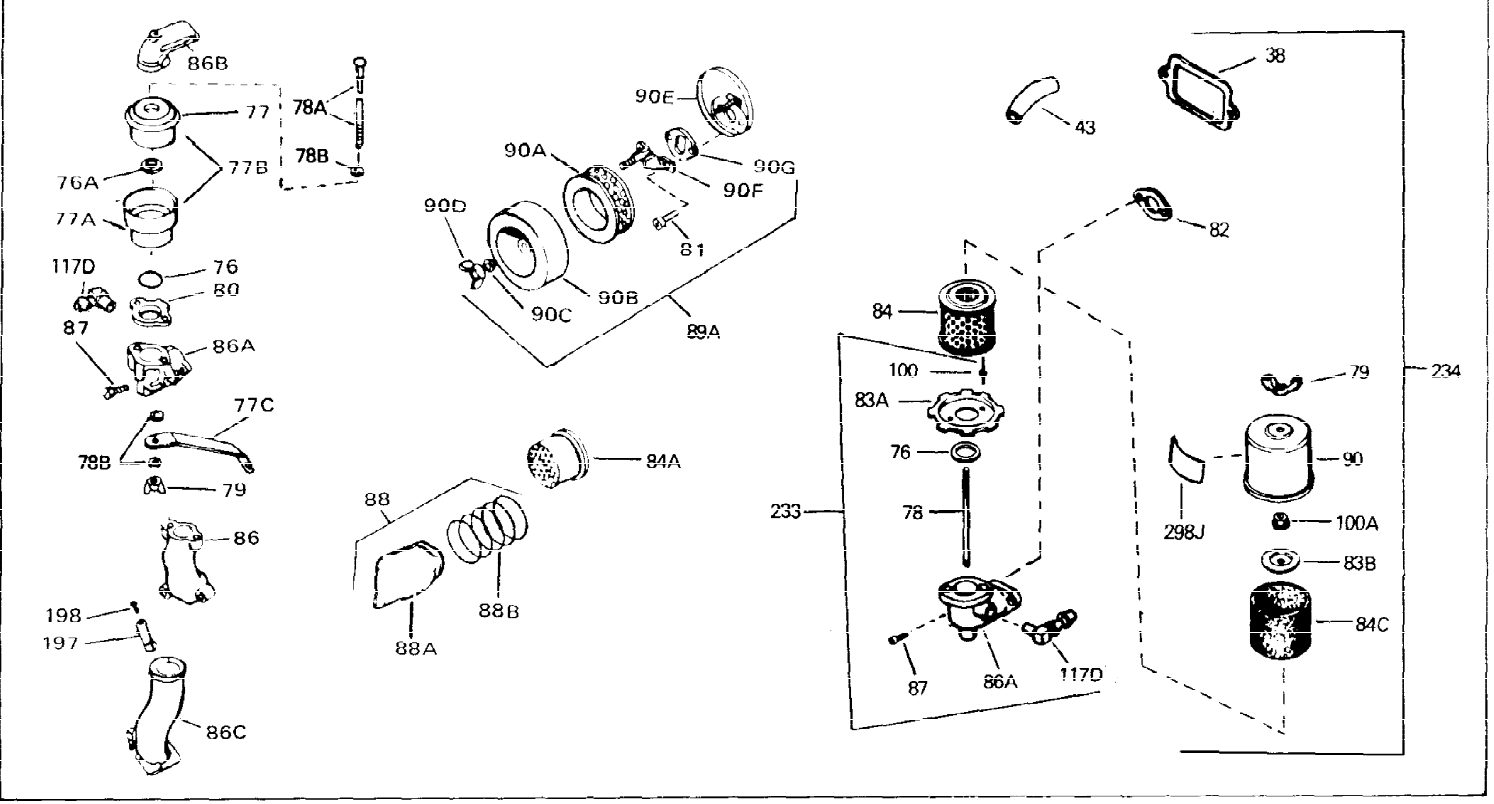

Ref #	Part Number	Qty	Description
35	26073	0	Washer, Connecting rod bolt
35	650570	0	Washer, Flat
35	650691	0	Washer, Flat
36	650694A	0	Screw, Hex flange hd., 5/16-18 x 2
36	650695A	0	Screw, Hex flange hd., 5/16-18 x 2-1/4
36	650697A	0	Screw, Hex flange hd., 5/16-18 x 2-1/2
38	27896	0	Gasket, Breather cover
43	27627	0	Tube, Breather
81	28820	0	Screw
81	30196	0	Screw
81	650521	0	Screw
82	27272	0	Gasket, Air cleaner
86A	34697	0	Elbow, Air cleaner
89A	730128	0	Cleaner Assy., Air
111	33167	0	Bracket, Lower fuel tank
112B	33166A	0	Bracket, Upper fuel tank
113A	650665	0	Screw
113	650561	0	Screw
117B	33053	0	Valve, Fuel strainer & shut-off
121B	31287	0	Muffler
121E	391026	0	Muffler
124A	33171	0	Screen, Muffler
124B	33185	0	Cover & Tube, Muffler
124	650578	0	Screw
125	27930	0	Gasket, Exhaust
129	28443	0	Nut, Conduit (1/8" thick)
129	32862	0	Nut, Conduit (1/4" thick)
131	30209	0	Elbow, Exhaust (45°)
134	31288	0	Muffler Adapter Kit
135	730130	0	Muffler Adapter Kit
136	6021A	0	Screw, Hex flange hd., 5/16-18 x 1-1/2
137	650697A	0	Screw, Hex flange hd., 5/16-18 x 2-1/2
138	30196	0	Screw
233	34819	0	Elbow Assy., Air cleaner
234	730561	0	Air Cleaner Kit, Dual Element upright,
273	650687	0	Screw, Pan hd. self-tap, 10-32 x 5/16