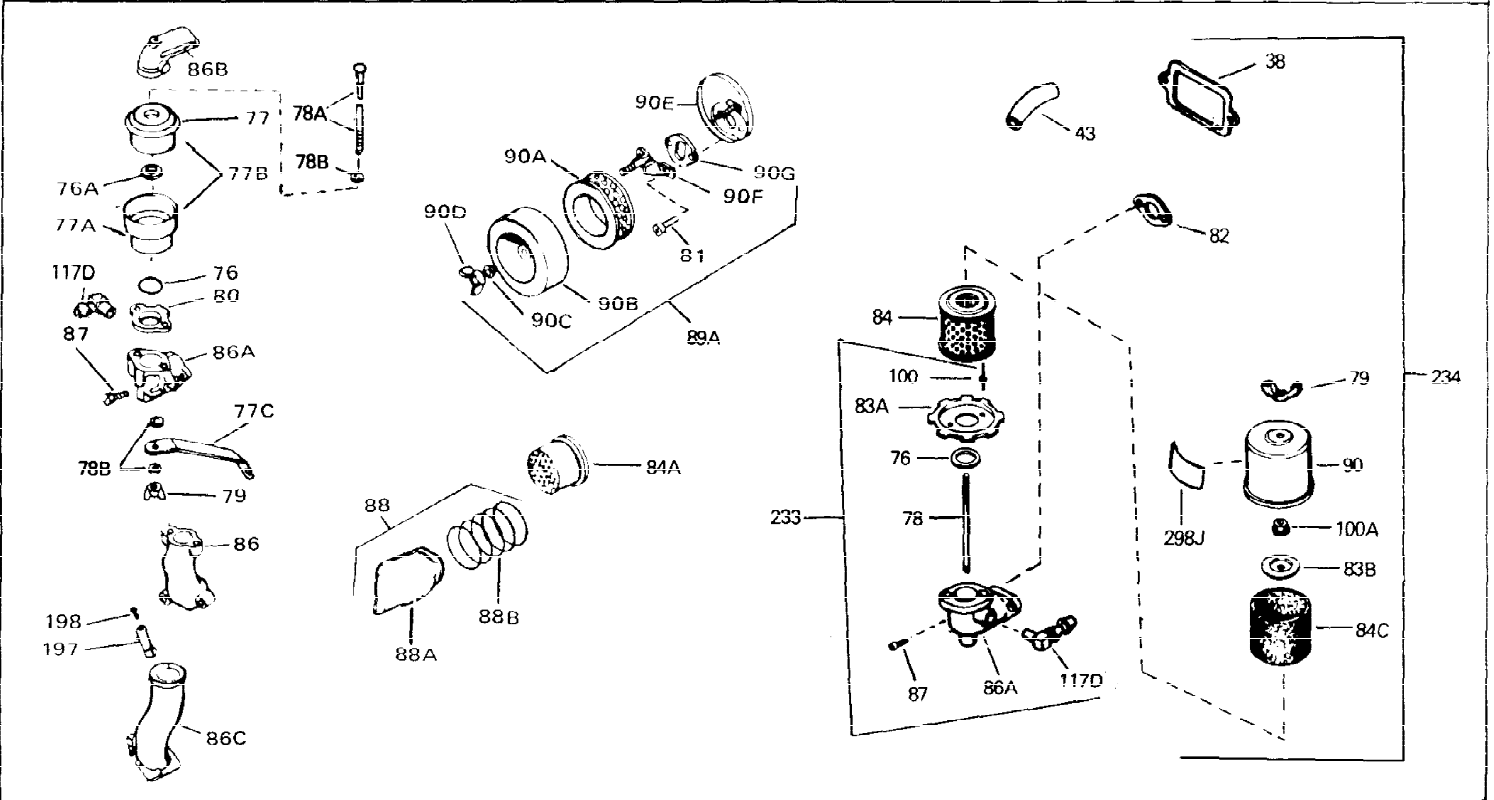

Ref #	Part Number	Qty	Description
35	26073	0	Washer, Connecting rod bolt
35	650570	0	Washer, Flat
35	650691	0	Washer, Flat
36	650694A	0	Screw, Hex flange hd., 5/16-18 x 2
36	650695A	0	Screw, Hex flange hd., 5/16-18 x 2-1/4
36	650697A	0	Screw, Hex flange hd., 5/16-18 x 2-1/2
38	27896	0	Gasket, Breather cover
43	27627	0	Tube, Breather
81	28820	0	Screw
81	30196	0	Screw
81	650521	0	Screw
82	27272	0	Gasket, Air cleaner
86A	34697	0	Elbow, Air cleaner
89A	730128	0	Cleaner Assy., Air
111	33167	0	Bracket, Lower fuel tank
112B	33166A	0	Bracket, Upper fuel tank
113	650561	0	Screw
113A	650665	0	Screw
117A	32961	0	Valve, Fuel shut-off
117B	33053	0	Valve, Fuel strainer & shut-off
121A	29633	0	Muffler
121E	391026	0	Muffler
124A	33171	0	Screen, Muffler
124B	33185	0	Cover & Tube, Muffler
124	650578	0	Screw
125	27930	0	Gasket, Exhaust
129	32862	0	Nut, Conduit (1/4" thick)
130	30244	0	Nipple, Exhaust pipe (2-1/2")
131	30209	0	Elbow, Exhaust (45°)
134	31288	0	Muffler Adapter Kit
135	730130	0	Muffler Adapter Kit
136	6021A	0	Screw, Hex flange hd., 5/16-18 x 1-1/2
137	650697A	0	Screw, Hex flange hd., 5/16-18 x 2-1/2
138	30196	0	Screw
211	650675	0	Washer, Flat
233	34819	0	Elbow Assy., Air cleaner
234	730561	0	Air Cleaner Kit, Dual Element upright,
273	650687	0	Screw, Pan hd. self-tap, 10-32 x 5/16