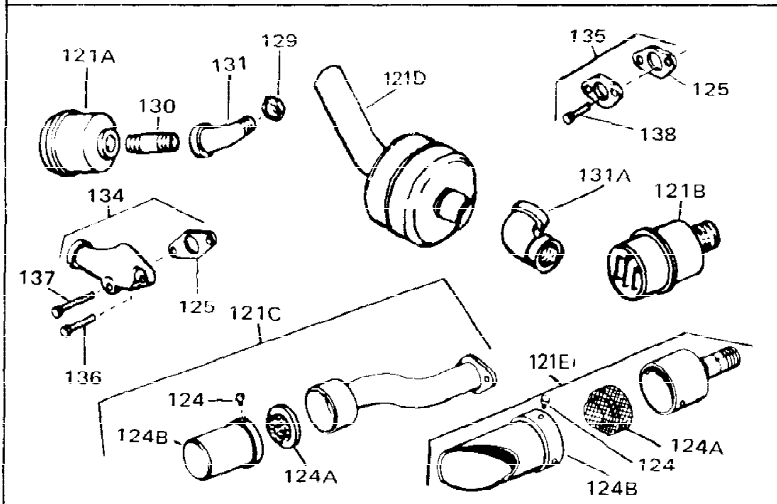

Ref #	Part Number	Qty	Description
35	26073	0	Washer, Connecting rod bolt
35	650570	0	Washer, Flat
35	650691	0	Washer, Flat
36	650694A	0	Screw, Hex flange hd., 5/16-18 x 2
36	650695A	0	Screw, Hex flange hd., 5/16-18 x 2-1/4
36	650697A	0	Screw, Hex flange hd., 5/16-18 x 2-1/2
38	27896	0	Gasket, Breather cover
43	27627	0	Tube, Breather
81	28820	0	Screw
81	30196	0	Screw
81	650521	0	Screw
82	27272	0	Gasket, Air cleaner
86A	34697	0	Elbow, Air cleaner
89A	730128	0	Cleaner Assy., Air
113	30688	0	Screw, Hex hd. Sems, 1/4-20 x 1/2
113A	650665	0	Screw
115A	31573A	0	Gauge, Visual fuel
117B	33053	0	Valve, Fuel strainer & shut-off
121E	391026	0	Muffler
124A	33171	0	Screen, Muffler
124B	33185	0	Cover & Tube, Muffler
124	650578	0	Screw
125	27930	0	Gasket, Exhaust
129	28443	0	Nut, Conduit (1/8" thick)
129	32862	0	Nut, Conduit (1/4" thick)
131	30209	0	Elbow, Exhaust (45°)
134	31288	0	Muffler Adapter Kit
135	730130	0	Muffler Adapter Kit
136	6021A	0	Screw, Hex flange hd., 5/16-18 x 1-1/2
137	650697A	0	Screw, Hex flange hd., 5/16-18 x 2-1/2
138	30196	0	Screw
233	34819	0	Elbow Assy., Air cleaner
234	730561	0	Air Cleaner Kit, Dual Element upright,
273	650687	0	Screw, Pan hd. self-tap, 10-32 x 5/16