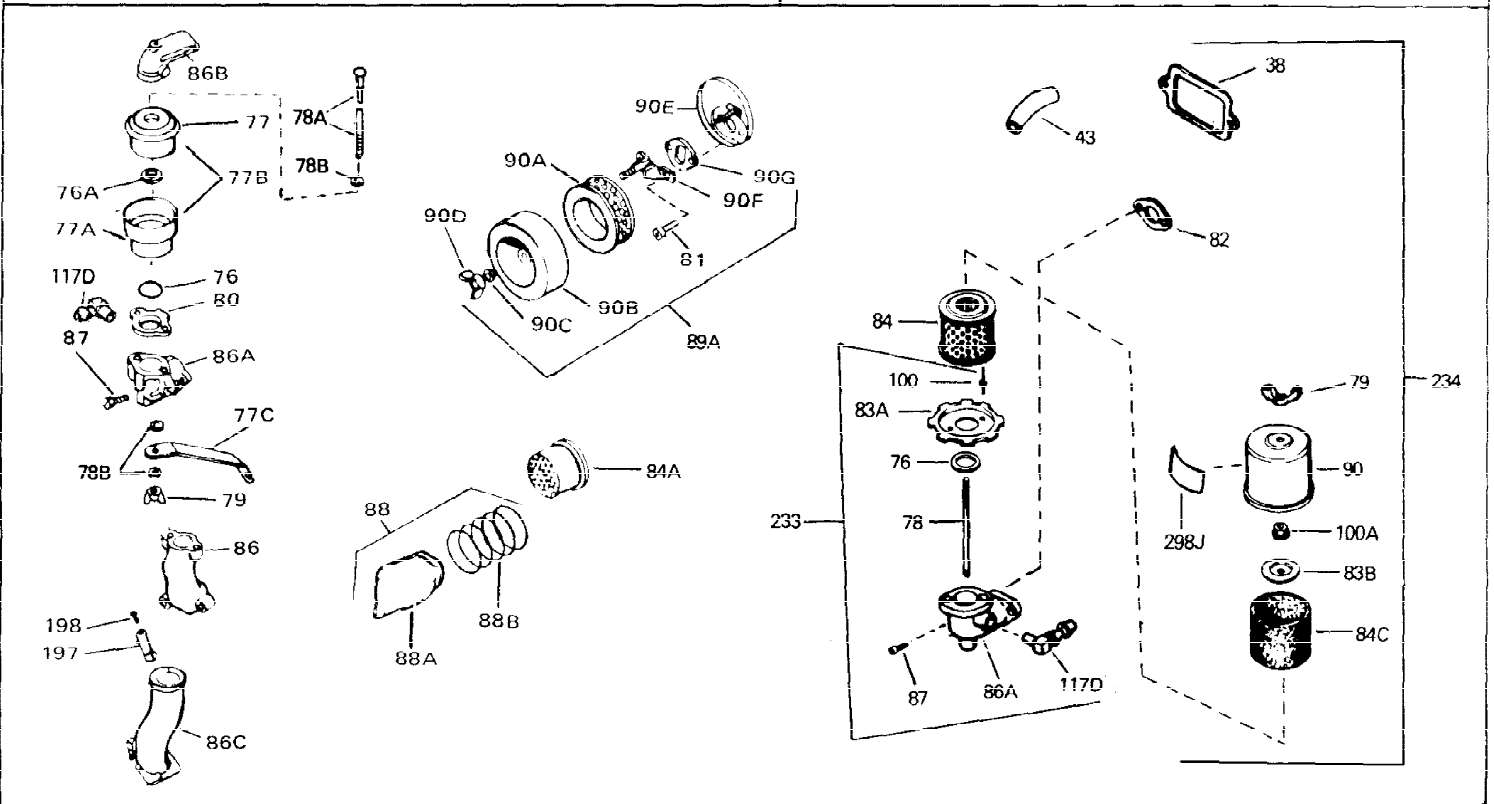

Ref #	Part Number	Qty	Description
35	26073	0	Washer, Connecting rod bolt
35	650570	0	Washer, Flat
35	650691	0	Washer, Flat
36	650694A	0	Screw, Hex flange hd., 5/16-18 x 2
36	650695A	0	Screw, Hex flange hd., 5/16-18 x 2-1/4
36	650697A	0	Screw, Hex flange hd., 5/16-18 x 2-1/2
38	27896	0	Gasket, Breather cover
43	27627	0	Tube, Breather
81	28820	0	Screw
81	30196	0	Screw
81	650521	0	Screw
82	27272	0	Gasket, Air cleaner
86A	34697	0	Elbow, Air cleaner
89A	730128	0	Cleaner Assy., Air
113	30688	0	Screw, Hex hd. Sems, 1/4-20 x 1/2
113A	650665	0	Screw
115A	31573A	0	Gauge, Visual fuel
117B	33053	0	Valve, Fuel strainer & shut-off
121E	391026	0	Muffler
124A	33171	0	Screen, Muffler
124B	33185	0	Cover & Tube, Muffler
124	650578	0	Screw
125	27930	0	Gasket, Exhaust
129	28443	0	Nut, Conduit (1/8" thick)
129	32862	0	Nut, Conduit (1/4" thick)
131	30209	0	Elbow, Exhaust (45°)
134	31288	0	Muffler Adapter Kit
135	730130	0	Muffler Adapter Kit
136	6021A	0	Screw, Hex flange hd., 5/16-18 x 1-1/2
137	650697A	0	Screw, Hex flange hd., 5/16-18 x 2-1/2
138	30196	0	Screw
233	34819	0	Elbow Assy., Air cleaner
234	730561	0	Air Cleaner Kit, Dual Element upright,
273	650687	0	Screw, Pan hd. self-tap, 10-32 x 5/16