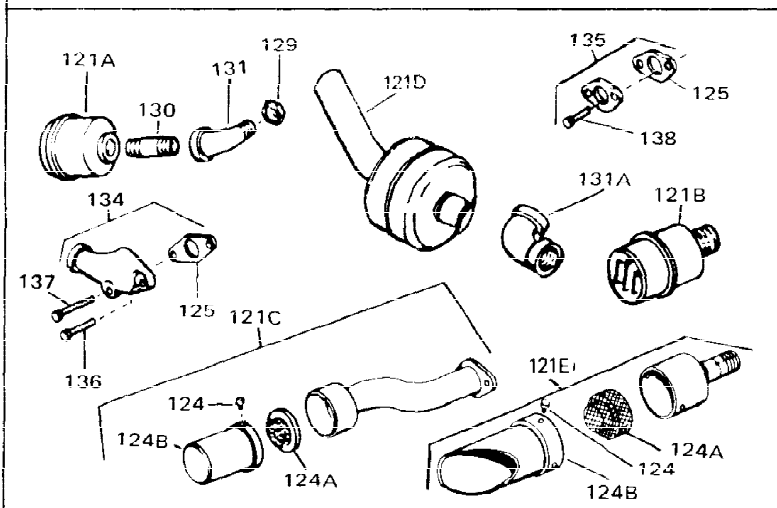

Ref #	Part Number	Qty	Description
35	26073	0	Washer, Connecting rod bolt
35	650570	0	Washer, Flat
35	650691	0	Washer, Flat
36	650694A	0	Screw, Hex flange hd., 5/16-18 x 2
36	650695A	0	Screw, Hex flange hd., 5/16-18 x 2-1/4
36	650697A	0	Screw, Hex flange hd., 5/16-18 x 2-1/2
38	27896	0	Gasket, Breather cover
43	27627	0	Tube, Breather
81	28820	0	Screw
81	30196	0	Screw
81	650521	0	Screw
82	27272	0	Gasket, Air cleaner
86A	34697	0	Elbow, Air cleaner
89A	730128	0	Cleaner Assy., Air
111	33167	0	Bracket, Lower fuel tank
112B	33166A	0	Bracket, Upper fuel tank
113	650561	0	Screw
113A	650665	0	Screw
117B	33053	0	Valve, Fuel strainer & shut-off
121E	391026	0	Muffler
121B	31287	0	Muffler
124A	33171	0	Screen, Muffler
124B	33185	0	Cover & Tube, Muffler
124	650578	0	Screw
125	27930	0	Gasket, Exhaust
129	28443	0	Nut, Conduit (1/8" thick)
129	32862	0	Nut, Conduit (1/4" thick)
131	30209	0	Elbow, Exhaust (45°)
134	31288	0	Muffler Adapter Kit
135	730130	0	Muffler Adapter Kit
136	6021A	0	Screw, Hex flange hd., 5/16-18 x 1-1/2
137	650697A	0	Screw, Hex flange hd., 5/16-18 x 2-1/2
138	30196	0	Screw
211	650675	0	Washer, Flat
233	34819	0	Elbow Assy., Air cleaner
234	730561	0	Air Cleaner Kit, Dual Element upright,
273	650687	0	Screw, Pan hd. self-tap, 10-32 x 5/16