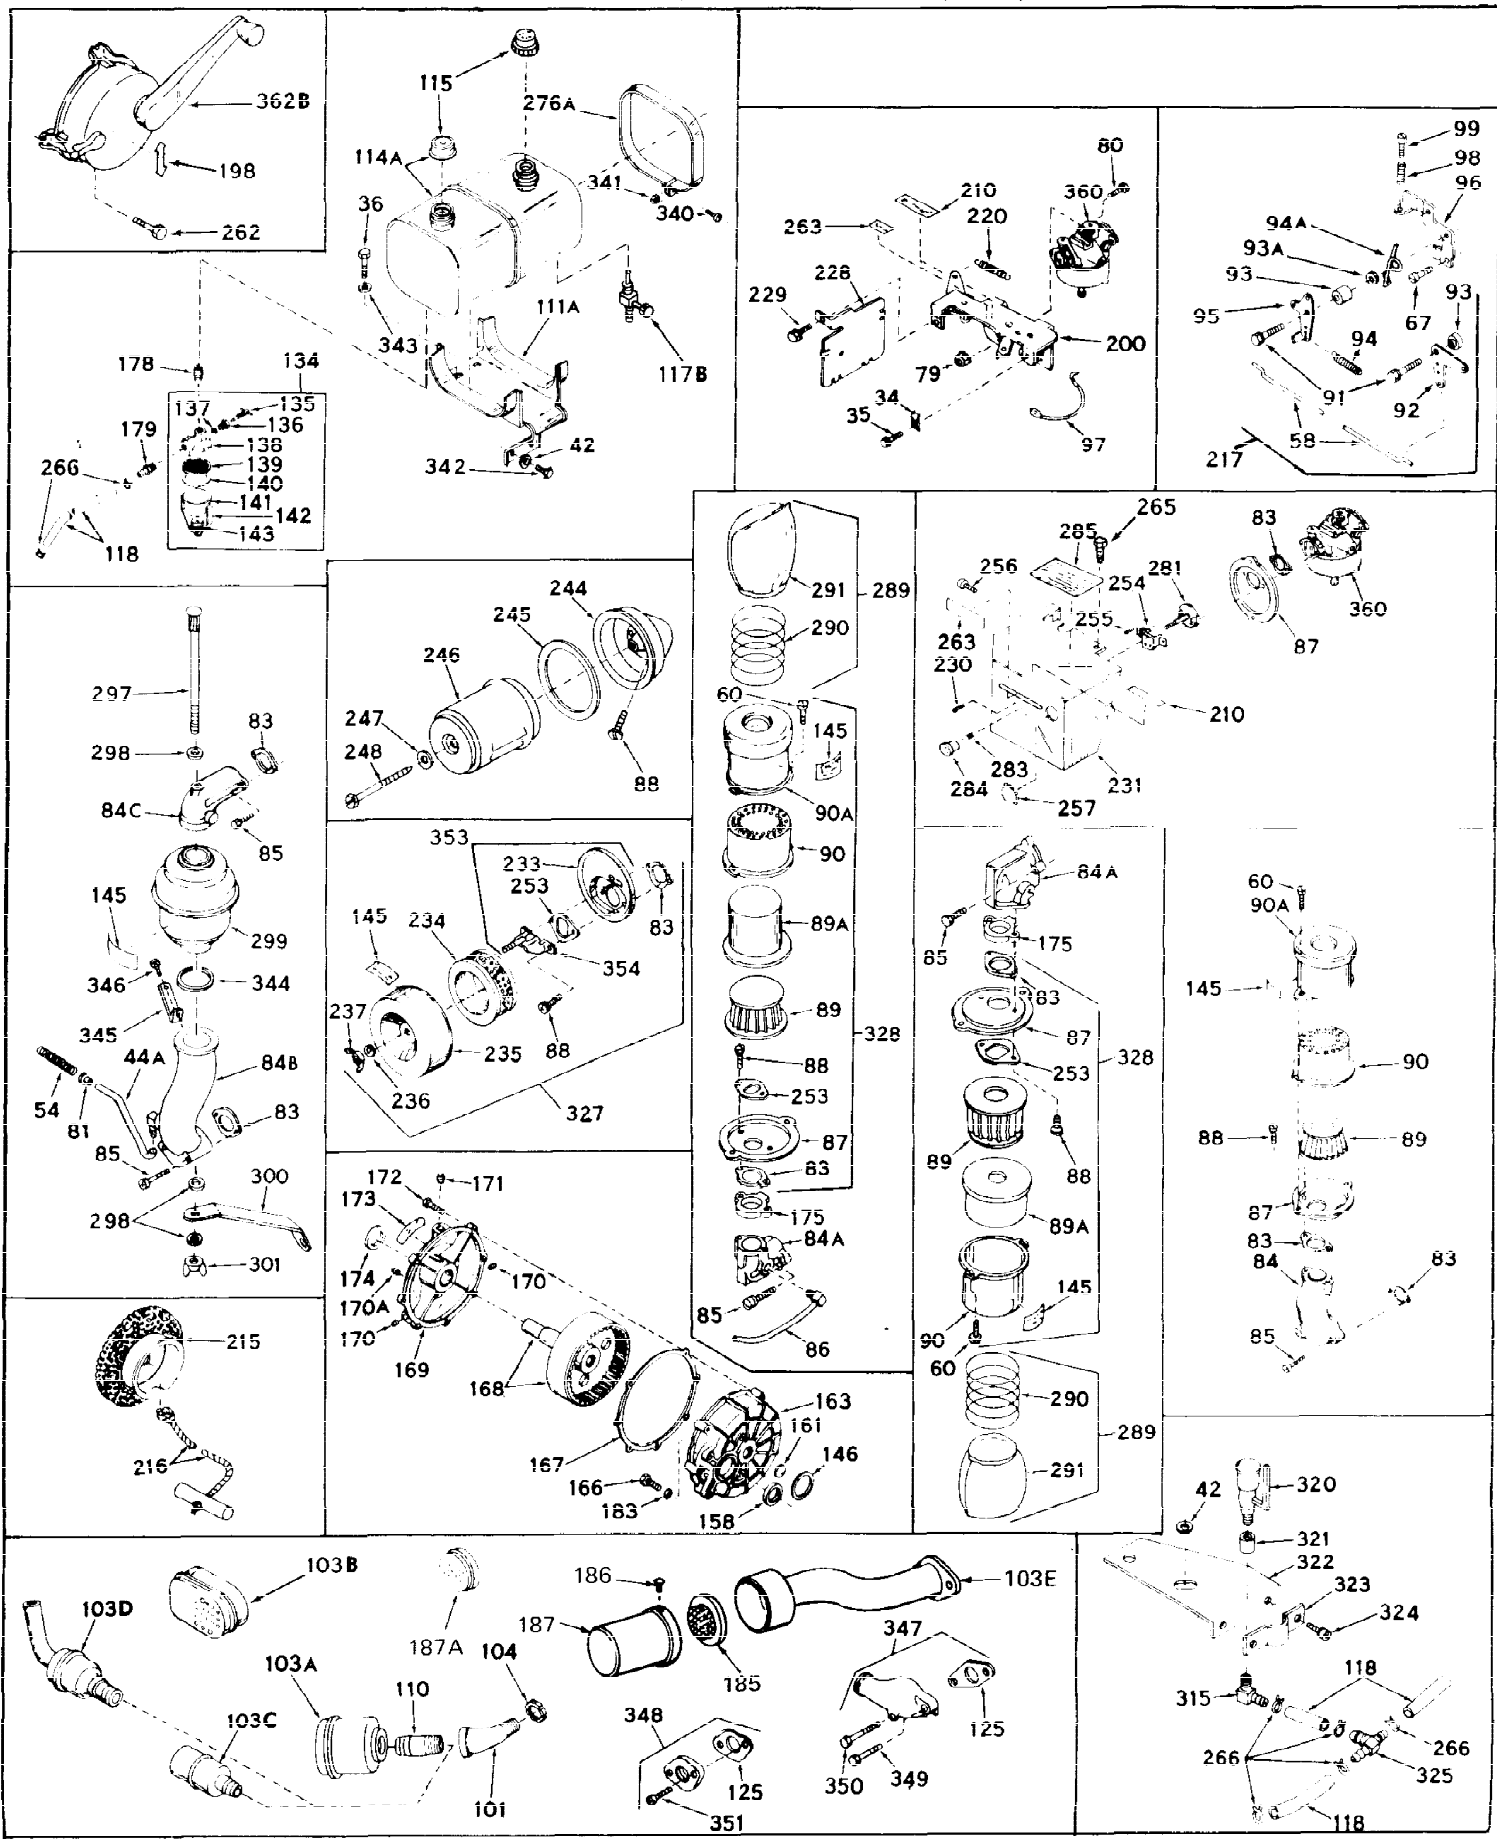

Ref #	Part Number	Qty	Description
34	27793	0	Clip, Conduit
35	28942	0	Screw
36	650694	0	Screw, Hex hd. cap, 5/16-18 x 2
36	650695	0	Screw, Hex hd. cap, 5/16-18 x 2-1/4 (Grade 8)
36	650697	0	Screw, Hex hd. cap, 5/16-18 x 2-1/2
42	26073	0	Washer, Connecting rod bolt
54	28819	0	Spring, Fuel line
54	31778	0	Spring, Coil
58	31879	0	Link, Governor lever to bellcrank
60	650152	0	Screw
67	650399	0	Screw, Phil. fil. hd. Sems, 10-32 x 5/8
79	29752	0	Nut
80	650572	0	Screw
83	27272	0	Gasket, Air cleaner
85	29786	0	Screw
85	650163	0	Screw, Fil. hd. Sems, 10-32 x 7/8
85	650416	0	Screw, Rd. hd. Sems, 10-32 x 1
85	650605	0	Screw
87	31691	0	Bracket, Air cleaner
88	650399	0	Screw, Phil. fil. hd. Sems, 10-32 x 5/8
88	650521	0	Screw
88	28820	0	Screw
89	30727	0	Element, Air cleaner
90A	31715	0	Body, Air cleaner
91	30312	0	Screw, Hex washer hd. Sems, 10-32 x 1/2
92	30712	0	Lever, Bellcrank
93	29530	0	Bushing, Lever
93A	28562	0	Bushing, Lever
94	30202	0	Spring, Extension
94A	32977	0	Spring, Torsion
95	30201A	0	Lever, Speed control
96	30199A	0	Bracket, Speed control
97	30831	0	Wire, Ground (Female fitting both ends)
98	28569	0	Spring, Compression
98	32924	0	Spring, Compression
99	29500	0	Screw, Fil. hd. mach., Sems, 8-32 x 3/4
99	650223	0	Screw, Fil. slotted hd. Sems, 8-32 x 5/8
99	650688	0	Screw, Hex hd., 10-32 x 1-5/16" (Drilled)
103C	31287	0	Muffler
104	28443	0	Nut, Conduit (1/8" thick)
104	32862	0	Nut, Conduit (1/4" thick)
115	32387A	0	Cap, Fuel filler (Charcoal Plastic) (Spurt)
115	33032	0	Cap, Fuel filler (Red Plastic) (Spurt)
118	29774	0	Line, Fuel (Braided 8.25")
118	30705	0	Line, Fuel (Braided 16")
118	30962	0	Line, Fuel (Braided 32")
125	27930	0	Gasket, Exhaust
145	31752	0	Decal, Air cleaner
146	28451	0	Gasket, Housing
171	24590	0	Plug, Pipe
178	32040	0	Nipple, Pipe
215	28301	0	Pulley, Starter
216	590343	0	Rope & Handle Assy., Starter
217	730152	0	Control Assy., Speed
228	30820	0	Baffle, Heat