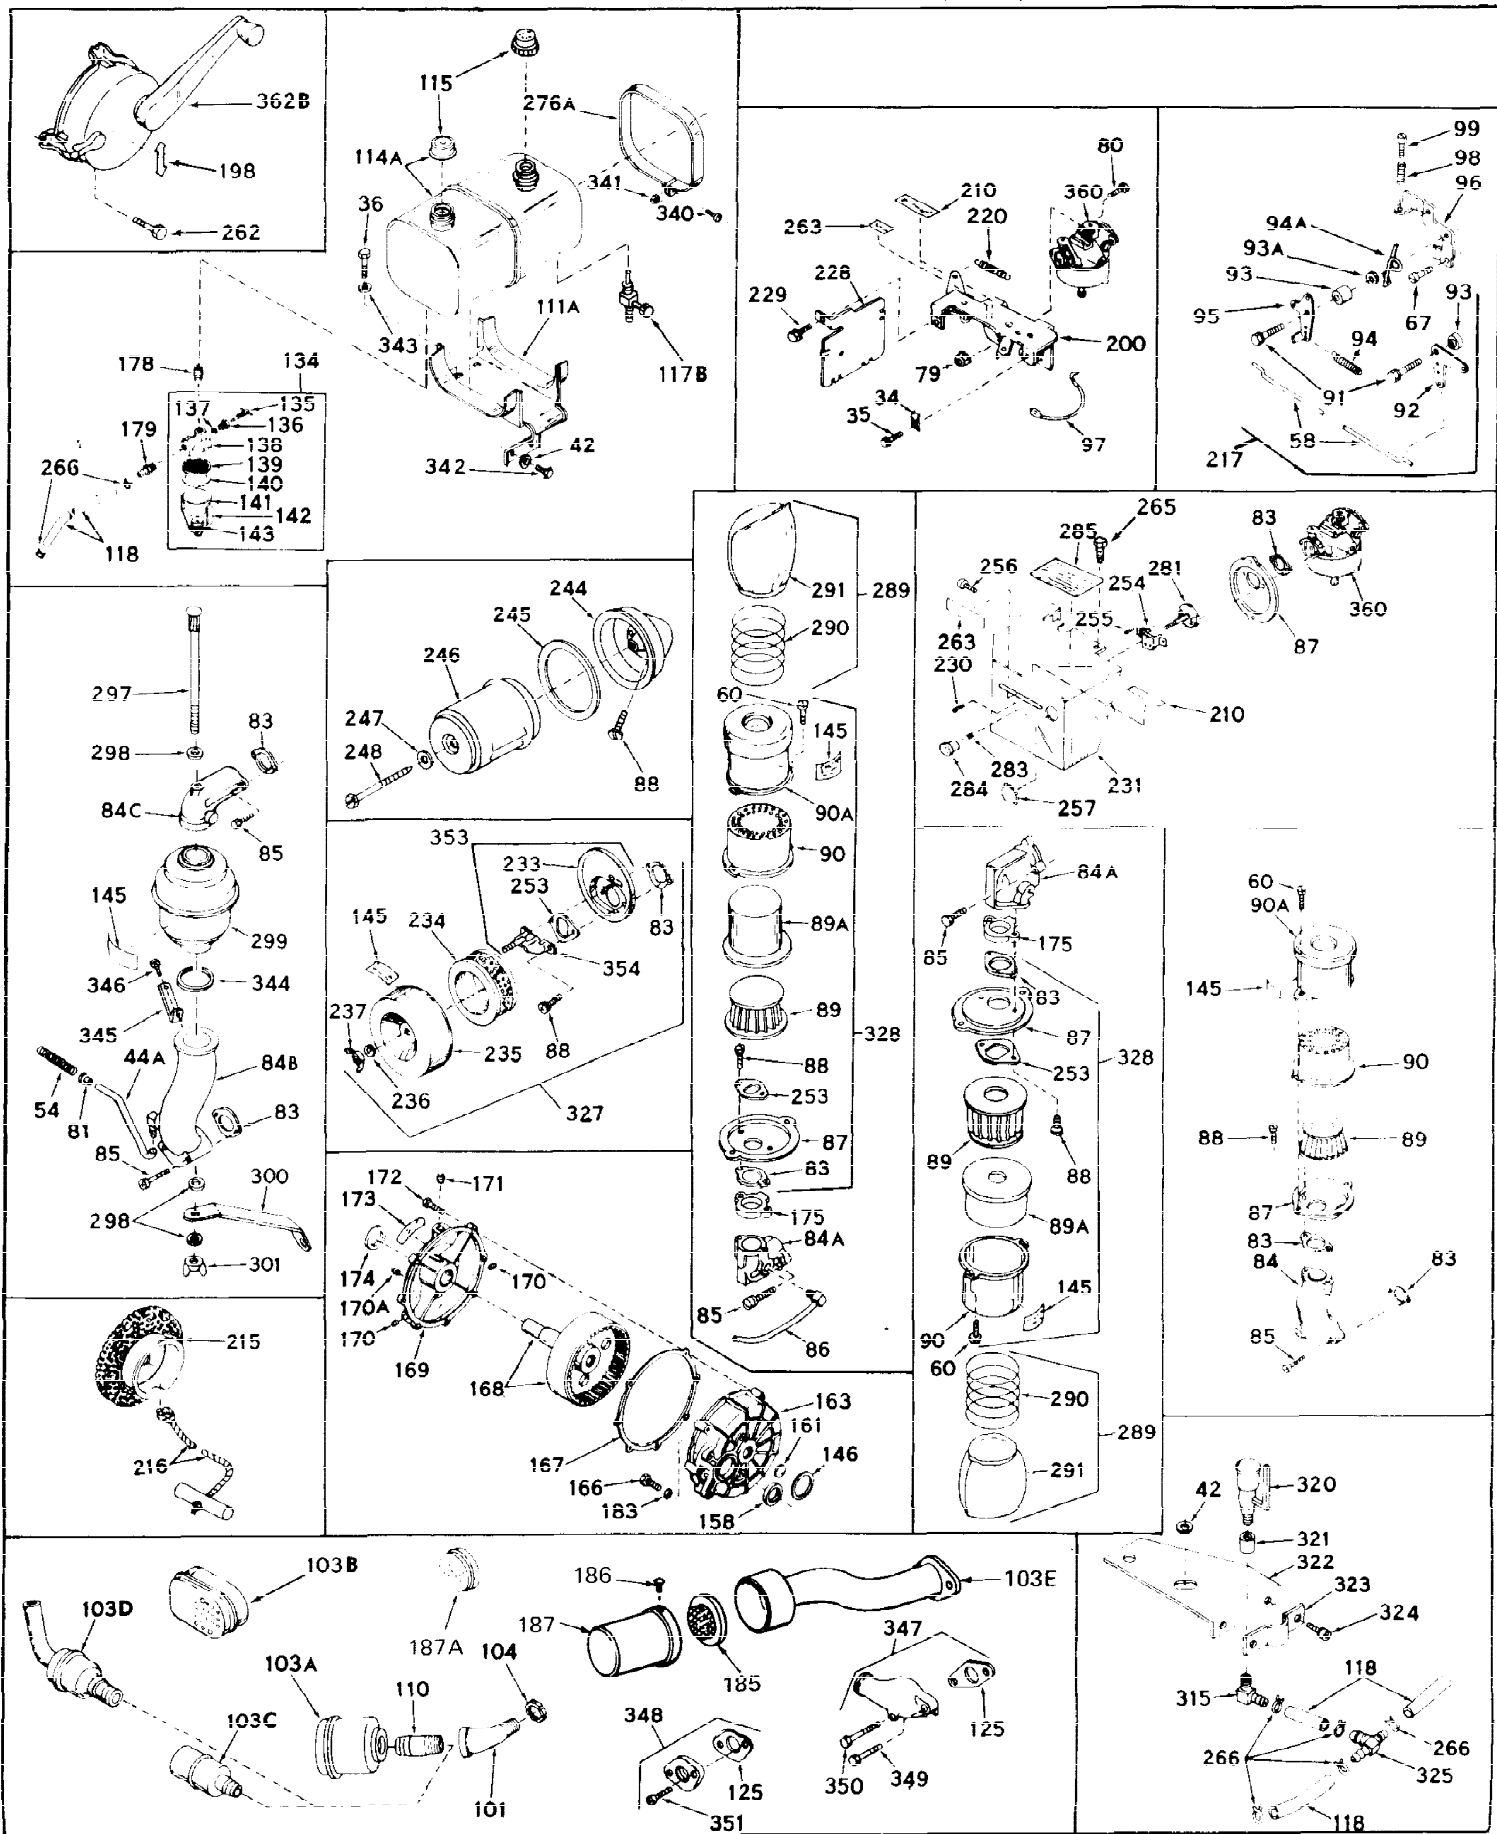

Ref #	Part Number	Qty	Description
34	27793	0	Clip, Conduit
35	28942	0	Screw
36	650694	0	Screw, Hex hd. cap, 5/16-18 x 2
36	650695	0	Screw, Hex hd. cap, 5/16-18 x 2-1/4 (Grade 8
36	650697	0	Screw, Hex hd. cap, 5/16-18 x 2-1/2
42	26073	0	Washer, Connecting rod bolt
54	28819	0	Spring, Fuel line
54	31778	0	Spring, Coil
58	31879	0	Link, Governor lever to bellcrank
60	650152	0	Screw
67	650399	0	Screw, Phil. fil. hd. Sems, 10-32 x 5/8
79	29752	0	Nut
80	650572	0	Screw
83	27272	0	Gasket, Air cleaner
85	29786	0	Screw
85	650163	0	Screw, Fil. hd. Sems, 10-32 x 7/8
85	650416	0	Screw, Rd. hd. Sems, 10-32 x 1
85	650605	0	Screw
87	31691	0	Bracket, Air cleaner
88	28820	0	Screw
88	650399	0	Screw, Phil. fil. hd. Sems, 10-32 x 5/8
88	650521	0	Screw
89	30727	0	Element, Air cleaner
90A	31715	0	Body, Air cleaner
91	30312	0	Screw, Hex washer hd. Sems, 10-32 x 1/2
92	30712	0	Lever, Bellcrank
93	29530	0	Bushing, Lever
93A	28562	0	Bushing, Lever
94A	32977	0	Spring, Torsion
94	30202	0	Spring, Extension
95	30201A	0	Lever, Speed control
96	30199A	0	Bracket, Speed control
97	30831	0	Wire, Ground (Female fitting both ends)
98	28569	0	Spring, Compression
98	32924	0	Spring, Compression
99	29500	0	Screw, Fil. hd. mach., Sems, 8-32 x 3/4
99	650223	0	Screw, Fil. slotted hd. Sems, 8-32 x 5/8
99	650688	0	Screw, Hex hd., 10-32 x 1-5/16" (Drilled
103E	33230	0	Muffler
104	28443	0	Nut, Conduit (1/8" thick)
104	32862	0	Nut, Conduit (1/4" thick)
115	32387A	0	Cap, Fuel filler (Charcoal Plastic) (Spurt
115	33032	0	Cap, Fuel filler (Red Plastic) (Spurt
118	29774	0	Line, Fuel (Braided 8.25")
118	30705	0	Line, Fuel (Braided 16")
118	30962	0	Line, Fuel (Braided 32")
125	27930	0	Gasket, Exhaust
145	31752	0	Decal, Air cleaner
146	28451	0	Gasket, Housing
171	24590	0	Plug, Pipe
185	33171	0	Screen, Muffler
186	650578	0	Screw
187	33185	0	Cover & Tube, Muffler
215	28301	0	Pulley, Starter
216	590343	0	Rope & Handle Assy., Starter