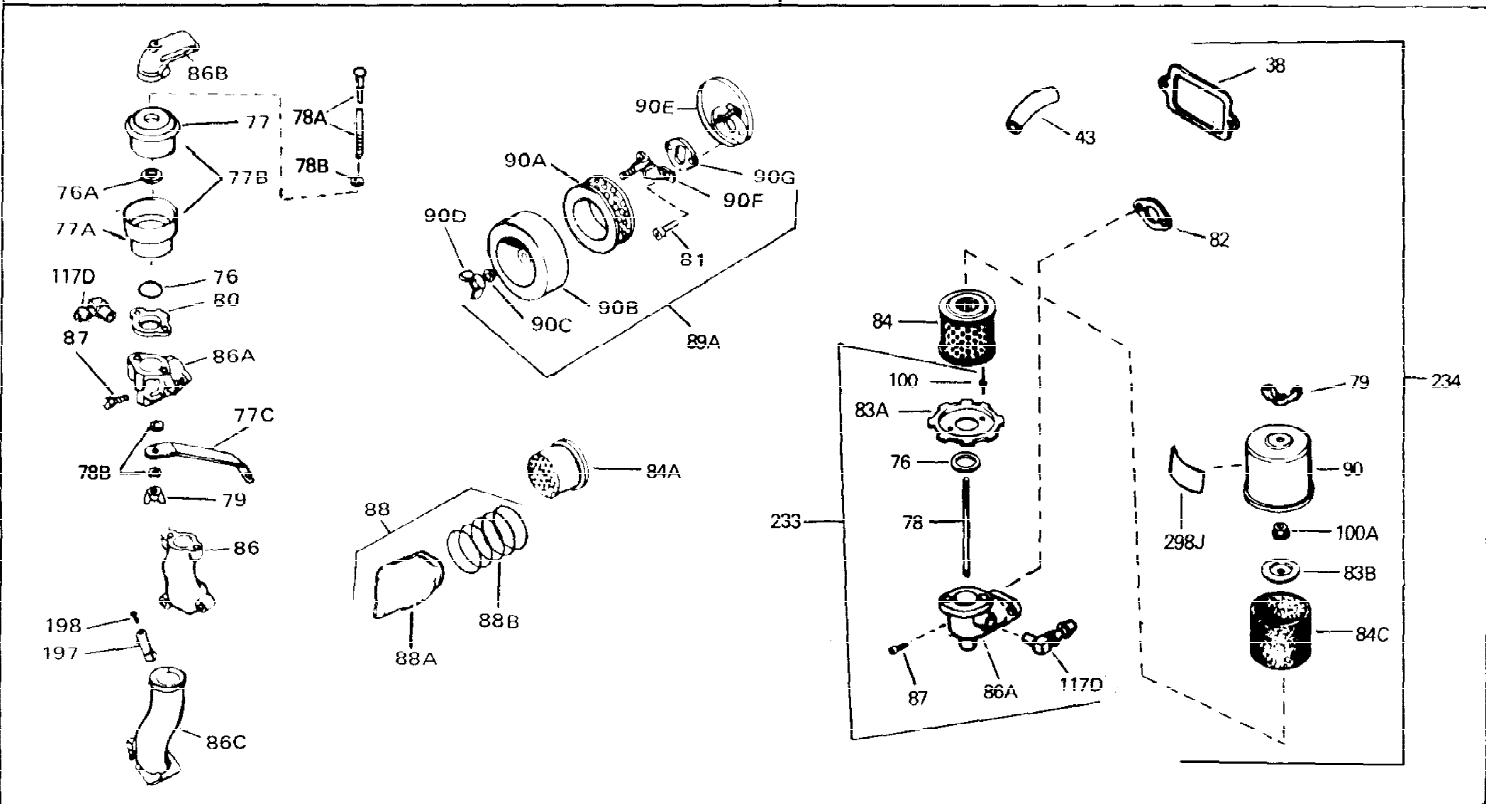

Ref #	Part Number	Qty	Description
35	26073	0	Washer, Connecting rod bolt
35	650570	0	Washer, Flat
35	650691	0	Washer, Flat
36	650694A	0	Screw, Hex flange hd., 5/16-18 x 2
36	650695A	0	Screw, Hex flange hd., 5/16-18 x 2-1/4
36	650697A	0	Screw, Hex flange hd., 5/16-18 x 2-1/2
38	27896	0	Gasket, Breather cover
43	27627	0	Tube, Breather
81	28820	0	Screw
81	30196	0	Screw
81	650521	0	Screw
82	27272	0	Gasket, Air cleaner
86A	34697	0	Elbow, Air cleaner
89A	730128	0	Cleaner Assy., Air
111	33167	0	Bracket, Lower fuel tank
112B	33166A	0	Bracket, Upper fuel tank
113A	650665	0	Screw
113	650561	0	Screw
117B	33053	0	Valve, Fuel strainer & shut-off
121B	31287	0	Muffler
121E	391026	0	Muffler
124A	33171	0	Screen, Muffler
124B	33185	0	Cover & Tube, Muffler
124	650578	0	Screw
125	27930	0	Gasket, Exhaust
129	28443	0	Nut, Conduit (1/8" thick)
129	32862	0	Nut, Conduit (1/4" thick)
131	30209	0	Elbow, Exhaust (45°)
134	31288	0	Muffler Adapter Kit
135	730130	0	Muffler Adapter Kit
136	6021A	0	Screw, Hex flange hd., 5/16-18 x 1-1/2
137	650697A	0	Screw, Hex flange hd., 5/16-18 x 2-1/2
138	30196	0	Screw
233	34819	0	Elbow Assy., Air cleaner
234	730561	0	Air Cleaner Kit, Dual Element upright,
273	650687	0	Screw, Pan hd. self-tap, 10-32 x 5/16