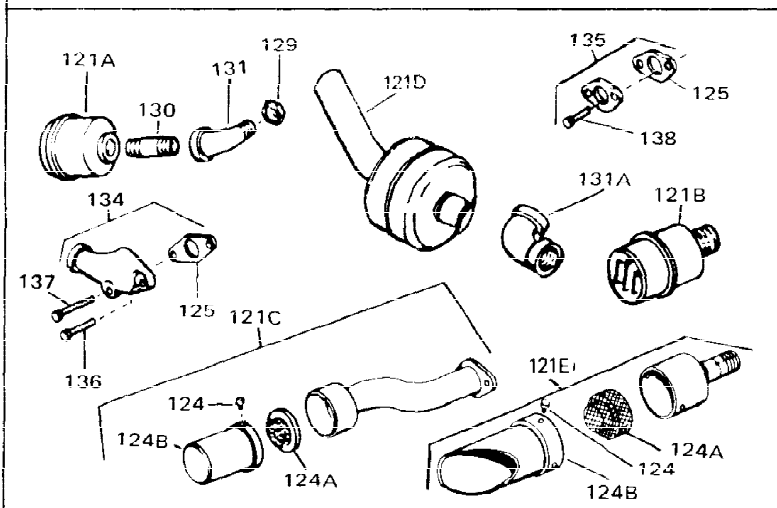

Ref #	Part Number	Qty	Description
35	26073	0	Washer, Connecting rod bolt
35	650570	0	Washer, Flat
35	650691	0	Washer, Flat
36	650694A	0	Screw, Hex flange hd., 5/16-18 x 2
36	650695A	0	Screw, Hex flange hd., 5/16-18 x 2-1/4
36	650697A	0	Screw, Hex flange hd., 5/16-18 x 2-1/2
38	27896	0	Gasket, Breather cover
43	27627	0	Tube, Breather
81	28820	0	Screw
81	30196	0	Screw
81	650521	0	Screw
82	27272	0	Gasket, Air cleaner
86A	34697	0	Elbow, Air cleaner
89A	730128	0	Cleaner Assy., Air
111	33167	0	Bracket, Lower fuel tank
112B	33166A	0	Bracket, Upper fuel tank
113A	650665	0	Screw
113	650561	0	Screw
117B	33053	0	Valve, Fuel strainer & shut-off
121B	31287	0	Muffler
121E	391026	0	Muffler
124A	33171	0	Screen, Muffler
124B	33185	0	Cover & Tube, Muffler
124	650578	0	Screw
125	27930	0	Gasket, Exhaust
129	28443	0	Nut, Conduit (1/8" thick)
129	32862	0	Nut, Conduit (1/4" thick)
131	30209	0	Elbow, Exhaust (45°)
134	31288	0	Muffler Adapter Kit
135	730130	0	Muffler Adapter Kit
136	6021A	0	Screw, Hex flange hd., 5/16-18 x 1-1/2
137	650697A	0	Screw, Hex flange hd., 5/16-18 x 2-1/2
138	30196	0	Screw
233	34819	0	Elbow Assy., Air cleaner
234	730561	0	Air Cleaner Kit, Dual Element upright,
273	650687	0	Screw, Pan hd. self-tap, 10-32 x 5/16