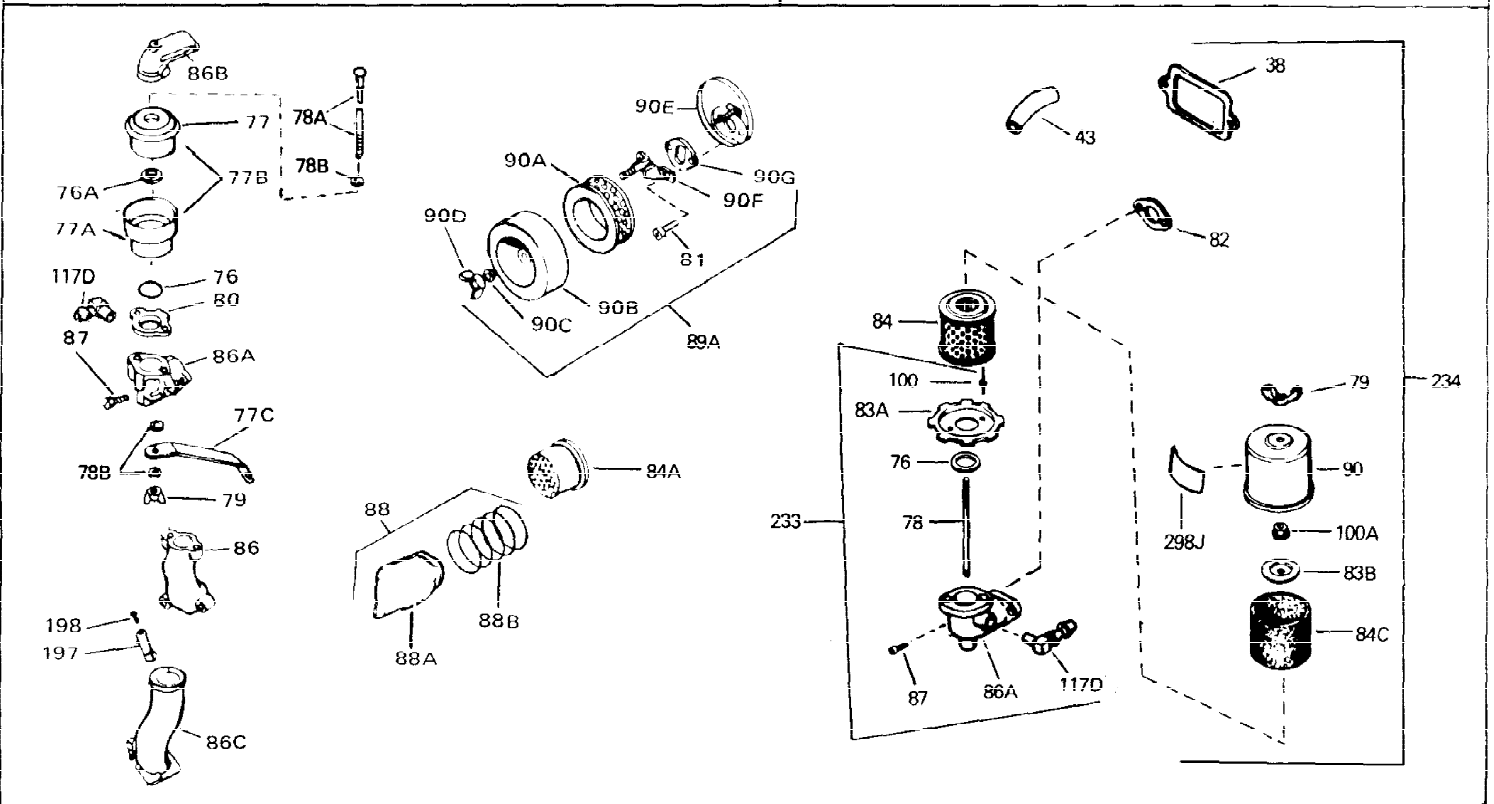

Ref #	Part Number	Qty	Description
35	26073	0	Washer, Connecting rod bolt
35	650570	0	Washer, Flat
35	650691	0	Washer, Flat
36	650694A	0	Screw, Hex flange hd., 5/16-18 x 2
36	650695A	0	Screw, Hex flange hd., 5/16-18 x 2-1/4
36	650697A	0	Screw, Hex flange hd., 5/16-18 x 2-1/2
38	27896	0	Gasket, Breather cover
43	27627	0	Tube, Breather
81	28820	0	Screw
81	30196	0	Screw
81	650521	0	Screw
82	27272	0	Gasket, Air cleaner
86A	34697	0	Elbow, Air cleaner
89A	730128	0	Cleaner Assy., Air
111	33167	0	Bracket, Lower fuel tank
112B	33166A	0	Bracket, Upper fuel tank
113	650561	0	Screw
113A	650665	0	Screw
117B	33053	0	Valve, Fuel strainer & shut-off
121E	391026	0	Muffler
121B	31287	0	Muffler
124A	33171	0	Screen, Muffler
124B	33185	0	Cover & Tube, Muffler
124	650578	0	Screw
125	27930	0	Gasket, Exhaust
129	28443	0	Nut, Conduit (1/8" thick)
129	32862	0	Nut, Conduit (1/4" thick)
131	30209	0	Elbow, Exhaust (45°)
134	31288	0	Muffler Adapter Kit
135	730130	0	Muffler Adapter Kit
136	6021A	0	Screw, Hex flange hd., 5/16-18 x 1-1/2
137	650697A	0	Screw, Hex flange hd., 5/16-18 x 2-1/2
138	30196	0	Screw
211	650675	0	Washer, Flat
233	34819	0	Elbow Assy., Air cleaner
234	730561	0	Air Cleaner Kit, Dual Element upright,
273	650687	0	Screw, Pan hd. self-tap, 10-32 x 5/16