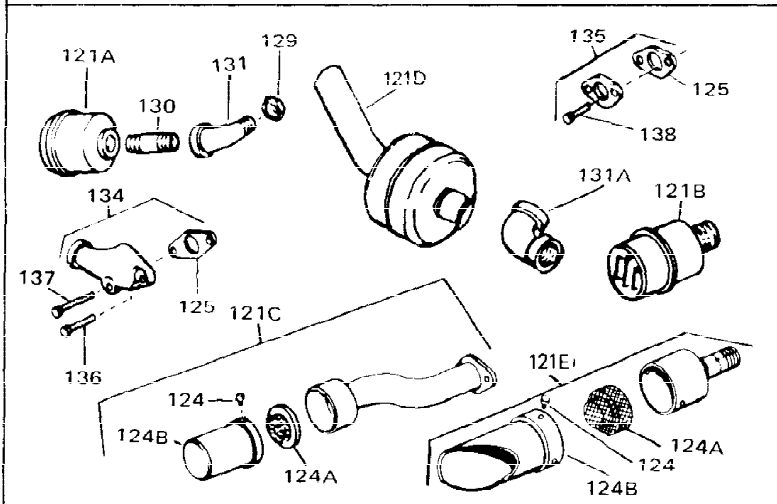

Ref #	Part Number	Qty	Description
35	26073	0	Washer, Connecting rod bolt
35	650570	0	Washer, Flat
35	650691	0	Washer, Flat
36	650694A	0	Screw, Hex flange hd., 5/16-18 x 2
36	650695A	0	Screw, Hex flange hd., 5/16-18 x 2-1/4
36	650697A	0	Screw, Hex flange hd., 5/16-18 x 2-1/2
38	27896	0	Gasket, Breather cover
43	27627	0	Tube, Breather
81	28820	0	Screw
81	30196	0	Screw
81	650521	0	Screw
82	27272	0	Gasket, Air cleaner
86A	34697	0	Elbow, Air cleaner
89A	730128	0	Cleaner Assy., Air
111	33167	0	Bracket, Lower fuel tank
112B	33166A	0	Bracket, Upper fuel tank
113	650561	0	Screw
113A	650665	0	Screw
117B	33053	0	Valve, Fuel strainer & shut-off
121E	391026	0	Muffler
121B	31287	0	Muffler
124A	33171	0	Screen, Muffler
124B	33185	0	Cover & Tube, Muffler
124	650578	0	Screw
125	27930	0	Gasket, Exhaust
129	28443	0	Nut, Conduit (1/8" thick)
129	32862	0	Nut, Conduit (1/4" thick)
131	30209	0	Elbow, Exhaust (45°)
134	31288	0	Muffler Adapter Kit
135	730130	0	Muffler Adapter Kit
136	6021A	0	Screw, Hex flange hd., 5/16-18 x 1-1/2
137	650697A	0	Screw, Hex flange hd., 5/16-18 x 2-1/2
138	30196	0	Screw
211	650675	0	Washer, Flat
233	34819	0	Elbow Assy., Air cleaner
234	730561	0	Air Cleaner Kit, Dual Element upright,
273	650687	0	Screw, Pan hd. self-tap, 10-32 x 5/16