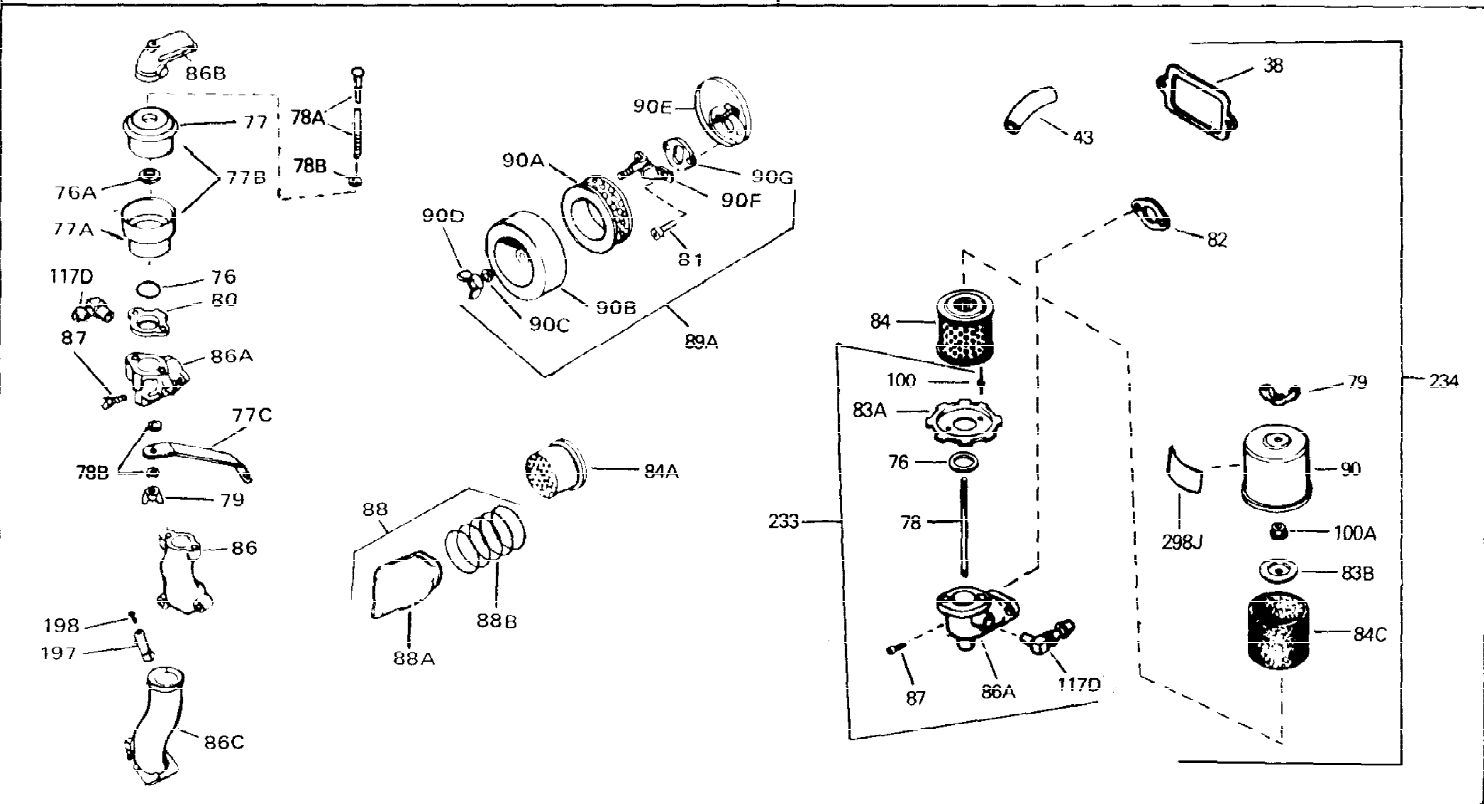

Ref #	Part Number	Qty	Description
35	26073	0	Washer, Connecting rod bolt
35	650570	0	Washer, Flat
35	650691	0	Washer, Flat
36	650694A	0	Screw, Hex flange hd., 5/16-18 x 2
36	650695A	0	Screw, Hex flange hd., 5/16-18 x 2-1/4
36	650697A	0	Screw, Hex flange hd., 5/16-18 x 2-1/2
38	27896	0	Gasket, Breather cover
43	27627	0	Tube, Breather
81	28820	0	Screw
81	30196	0	Screw
81	650521	0	Screw
86A	34697	0	Elbow, Air cleaner
89A	730128	0	Cleaner Assy., Air
111	33167	0	Bracket, Lower fuel tank
112B	33166A	0	Bracket, Upper fuel tank
113	650561	0	Screw
113A	650665	0	Screw
117A	32961	0	Valve, Fuel shut-off
117B	33053	0	Valve, Fuel strainer & shut-off
121E	391026	0	Muffler
124A	33171	0	Screen, Muffler
124B	33185	0	Cover & Tube, Muffler
124	650578	0	Screw
125	27930	0	Gasket, Exhaust
134	31288	0	Muffler Adapter Kit
135	730130	0	Muffler Adapter Kit
136	6021A	0	Screw, Hex flange hd., 5/16-18 x 1-1/2
137	650697A	0	Screw, Hex flange hd., 5/16-18 x 2-1/2
138	30196	0	Screw
211	650675	0	Washer, Flat
233	34819	0	Elbow Assy., Air cleaner
234	730561	0	Air Cleaner Kit, Dual Element upright,
273	650687	0	Screw, Pan hd. self-tap, 10-32 x 5/16
274A	650765	0	Screw, Hex washer hd. self-drilling, 10-32 x
274	650257	0	Screw, Pan hd. Sems, 8-32 x 5/16
275	32911	0	Cover, Carburetor
278	32398	0	Bracket, Choke
279	28820	0	Screw
280	650760	0	Screw
280A	650764	0	"U" Clip Nut
281	31291	0	Plug, Cover
282	32397	0	Plate Assy., Choke
283	32399	0	Spring, Choke knob
284	32400	0	Knob, Choke
298F	31682	0	Decal, Operation