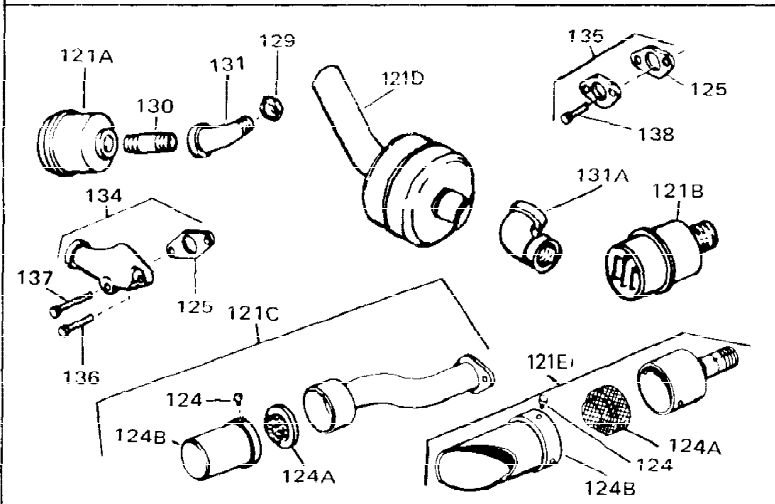

Ref #	Part Number	Qty	Description
35	26073	0	Washer, Connecting rod bolt
35	650570	0	Washer, Flat
35	650691	0	Washer, Flat
36	650694A	0	Screw, Hex flange hd., 5/16-18 x 2
36	650695A	0	Screw, Hex flange hd., 5/16-18 x 2-1/4
36	650697A	0	Screw, Hex flange hd., 5/16-18 x 2-1/2
38	27896	0	Gasket, Breather cover
43	27627	0	Tube, Breather
81	28820	0	Screw
81	30196	0	Screw
81	650521	0	Screw
86A	34697	0	Elbow, Air cleaner
89A	730128	0	Cleaner Assy., Air
111	33167	0	Bracket, Lower fuel tank
112B	33166A	0	Bracket, Upper fuel tank
113	650561	0	Screw
113A	650665	0	Screw
117A	32961	0	Valve, Fuel shut-off
117B	33053	0	Valve, Fuel strainer & shut-off
121E	391026	0	Muffler
124A	33171	0	Screen, Muffler
124B	33185	0	Cover & Tube, Muffler
124	650578	0	Screw
125	27930	0	Gasket, Exhaust
134	31288	0	Muffler Adapter Kit
135	730130	0	Muffler Adapter Kit
136	6021A	0	Screw, Hex flange hd., 5/16-18 x 1-1/2
137	650697A	0	Screw, Hex flange hd., 5/16-18 x 2-1/2
138	30196	0	Screw
211	650675	0	Washer, Flat
233	34819	0	Elbow Assy., Air cleaner
234	730561	0	Air Cleaner Kit, Dual Element upright,
273	650687	0	Screw, Pan hd. self-tap, 10-32 x 5/16
274A	650765	0	Screw, Hex washer hd. self-drilling, 10-32 x
274	650257	0	Screw, Pan hd. Sems, 8-32 x 5/16
275	32911	0	Cover, Carburetor
278	32398	0	Bracket, Choke
279	28820	0	Screw
280	650760	0	Screw
280A	650764	0	"U" Clip Nut
281	31291	0	Plug, Cover
282	32397	0	Plate Assy., Choke
283	32399	0	Spring, Choke knob
284	32400	0	Knob, Choke
298F	31682	0	Decal, Operation