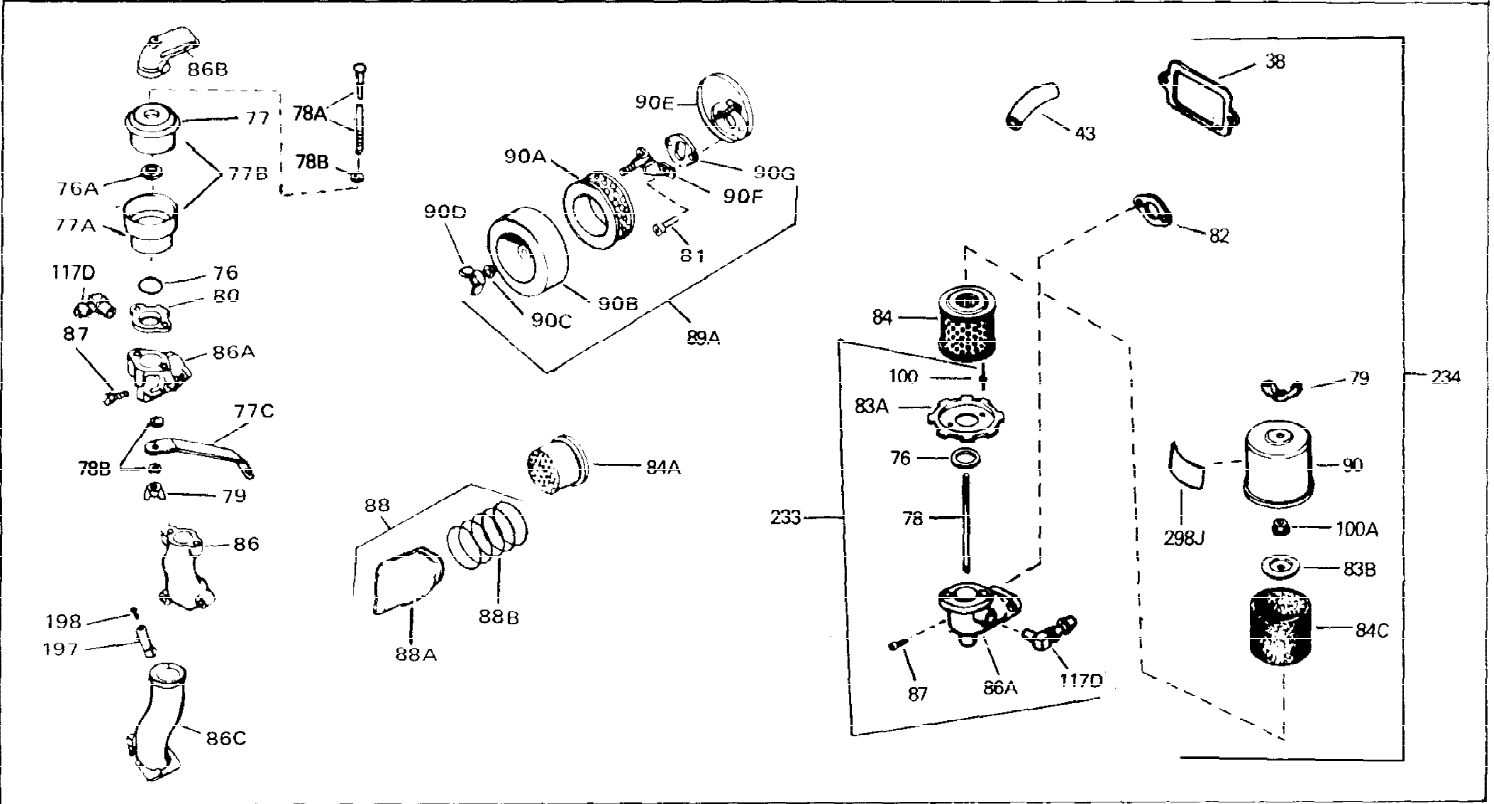

Ref #	Part Number	Qty	Description
35	26073	0	Washer, Connecting rod bolt
35	650570	0	Washer, Flat
35	650691	0	Washer, Flat
36	650694A	0	Screw, Hex flange hd., 5/16-18 x 2
36	650695A	0	Screw, Hex flange hd., 5/16-18 x 2-1/4
36	650697A	0	Screw, Hex flange hd., 5/16-18 x 2-1/2
38	27896	0	Gasket, Breather cover
43	27627	0	Tube, Breather
81	28820	0	Screw
81	30196	0	Screw
81	650521	0	Screw
86A	34697	0	Elbow, Air cleaner
89A	730128	0	Cleaner Assy., Air
111	33167	0	Bracket, Lower fuel tank
112B	33166A	0	Bracket, Upper fuel tank
113	650561	0	Screw
113A	650665	0	Screw
117B	33053	0	Valve, Fuel strainer & shut-off
117A	32961	0	Valve, Fuel shut-off
121E	391026	0	Muffler
124A	33171	0	Screen, Muffler
124B	33185	0	Cover & Tube, Muffler
124	650578	0	Screw
125	27930	0	Gasket, Exhaust
134	31288	0	Muffler Adapter Kit
135	730130	0	Muffler Adapter Kit
136	6021A	0	Screw, Hex flange hd., 5/16-18 x 1-1/2
137	650697A	0	Screw, Hex flange hd., 5/16-18 x 2-1/2
138	30196	0	Screw
233	34819	0	Elbow Assy., Air cleaner
234	730561	0	Air Cleaner Kit, Dual Element upright,
273	650687	0	Screw, Pan hd. self-tap, 10-32 x 5/16
274A	650765	0	Screw, Hex washer hd. self-drilling, 10-32 x
274	650257	0	Screw, Pan hd. Sems, 8-32 x 5/16
275	32911	0	Cover, Carburetor
278	32398	0	Bracket, Choke
279	28820	0	Screw
280	650760	0	Screw
280A	650764	0	"U" Clip Nut
281	31291	0	Plug, Cover
282	32397	0	Plate Assy., Choke
283	32399	0	Spring, Choke knob
284	32400	0	Knob, Choke
298F	31682	0	Decal, Operation