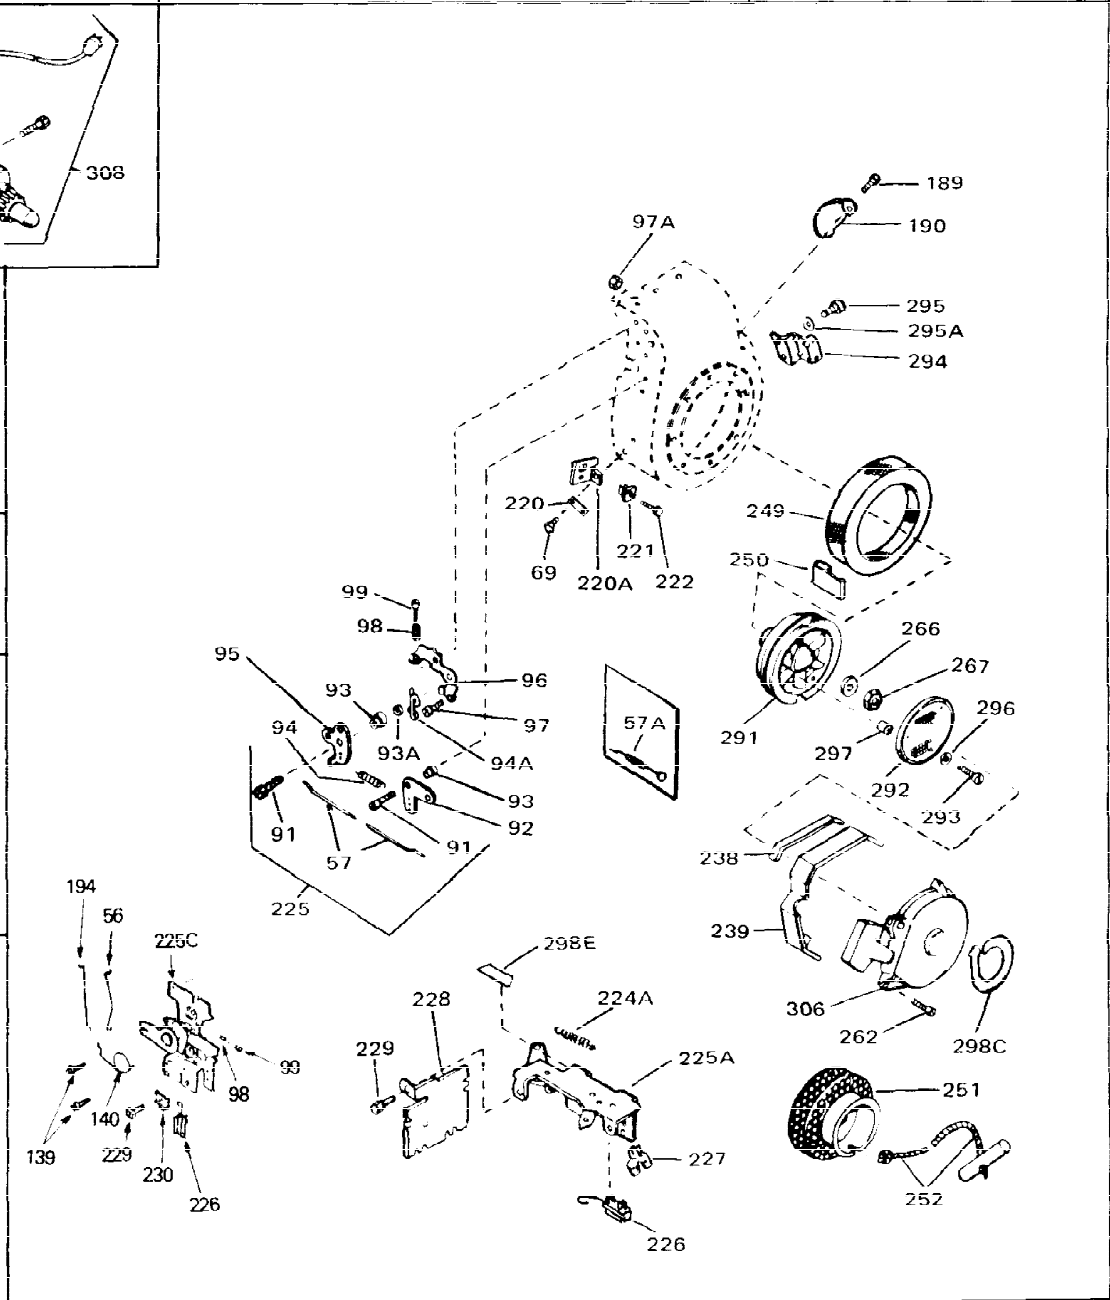

Ref #	Part Number	Qty	Description
36	650694A	0	Screw, Hex flange hd., 5/16-18 x 2
36	650695A	0	Screw, Hex flange hd., 5/16-18 x 2-1/4
36	650697A	0	Screw, Hex flange hd., 5/16-18 x 2-1/2
37	650128	0	Screw
37	650597	0	Screw, Hex washer hd., 10-24 x 5/8
37A	27261	0	Washer, Flat
41	28425	0	Cover, Valve chamber
56	30824	0	Link, Throttle
69	29747A	0	Screw
98	28569	0	Spring, Compression
98	31342	0	Spring, Compression
98	32924	0	Spring, Compression
99	650688	0	Screw, Hex hd., 10-32 x 1-5/16" (Drilled
99	29500	0	Screw, Fil. hd. mach., Sems, 8-32 x 3/4
99	650549	0	Screw
182	32683	0	Gasket, Fuel pump
183	32955	0	Cover, Fuel pump pad
184	9556	0	Plug, Oil drain (Sq. hd. pipe, 1/8-27)
185	30688	0	Screw, Hex hd. Sems, 1/4-20 x 1/2
224A	30826	0	Spring, Extension
225A	33108A	0	Control Assy., Speed (Remote Snow King)
225	730152	0	Control Assy., Speed
226	610973	0	Terminal Assy.
227	33177	0	Terminal
229	28942	0	Screw
230	27793	0	Clip, Conduit
238	32576	0	Seal, Snow guard
239	31680	0	Guard, Starter
262	29716	0	Screw
266	650815	0	Washer, Belleville
267	8115	0	Nut, Hex
298E	31683	0	Decal, Choke
305	33018	0	Harness, Adapter
306	590473	0	Starter, Rewind
308	32386	0	Starter Motor Kit (110-120 Volt)
308	32901	0	Starter Motor Kit (110-120 Volt)
308	33328	0	Starter Motor Kit (110-120 Volt)
308	33328A	0	Starter Motor Kit (110-120 Volt)
308	33518	0	Starter Motor Kit (110-120 Volt)
308	33518A	0	Starter Motor Kit (110-120 Volt)
308	33518B	0	Starter Motor Kit (110-120 Volt)
309	30811A	0	Flywheel