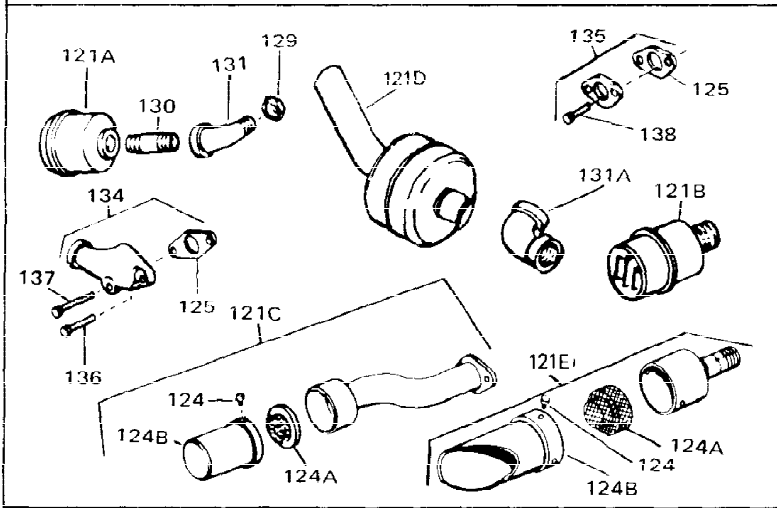

Ref #	Part Number	Qty	Description
35	26073	0	Washer, Connecting rod bolt
35	650570	0	Washer, Flat
35	650691	0	Washer, Flat
36	650694A	0	Screw, Hex flange hd., 5/16-18 x 2
36	650695A	0	Screw, Hex flange hd., 5/16-18 x 2-1/4
36	650697A	0	Screw, Hex flange hd., 5/16-18 x 2-1/2
38	27896	0	Gasket, Breather cover
43	27627	0	Tube, Breather
81	28820	0	Screw
81	30196	0	Screw
81	650521	0	Screw
86A	34697	0	Elbow, Air cleaner
89A	730128	0	Cleaner Assy., Air
111	33167	0	Bracket, Lower fuel tank
112B	33166A	0	Bracket, Upper fuel tank
113	650561	0	Screw
113A	650665	0	Screw
117B	33053	0	Valve, Fuel strainer & shut-off
117A	32961	0	Valve, Fuel shut-off
121E	391026	0	Muffler
124A	33171	0	Screen, Muffler
124B	33185	0	Cover & Tube, Muffler
124	650578	0	Screw
125	27930	0	Gasket, Exhaust
134	31288	0	Muffler Adapter Kit
135	730130	0	Muffler Adapter Kit
136	6021A	0	Screw, Hex flange hd., 5/16-18 x 1-1/2
137	650697A	0	Screw, Hex flange hd., 5/16-18 x 2-1/2
138	30196	0	Screw
233	34819	0	Elbow Assy., Air cleaner
234	730561	0	Air Cleaner Kit, Dual Element upright,
273	650687	0	Screw, Pan hd. self-tap, 10-32 x 5/16
274A	650765	0	Screw, Hex washer hd. self-drilling, 10-32 x
274	650257	0	Screw, Pan hd. Sems, 8-32 x 5/16
275	32911	0	Cover, Carburetor
278	32398	0	Bracket, Choke
279	28820	0	Screw
280	650760	0	Screw
280A	650764	0	"U" Clip Nut
281	31291	0	Plug, Cover
282	32397	0	Plate Assy., Choke
283	32399	0	Spring, Choke knob
284	32400	0	Knob, Choke
298F	31682	0	Decal, Operation