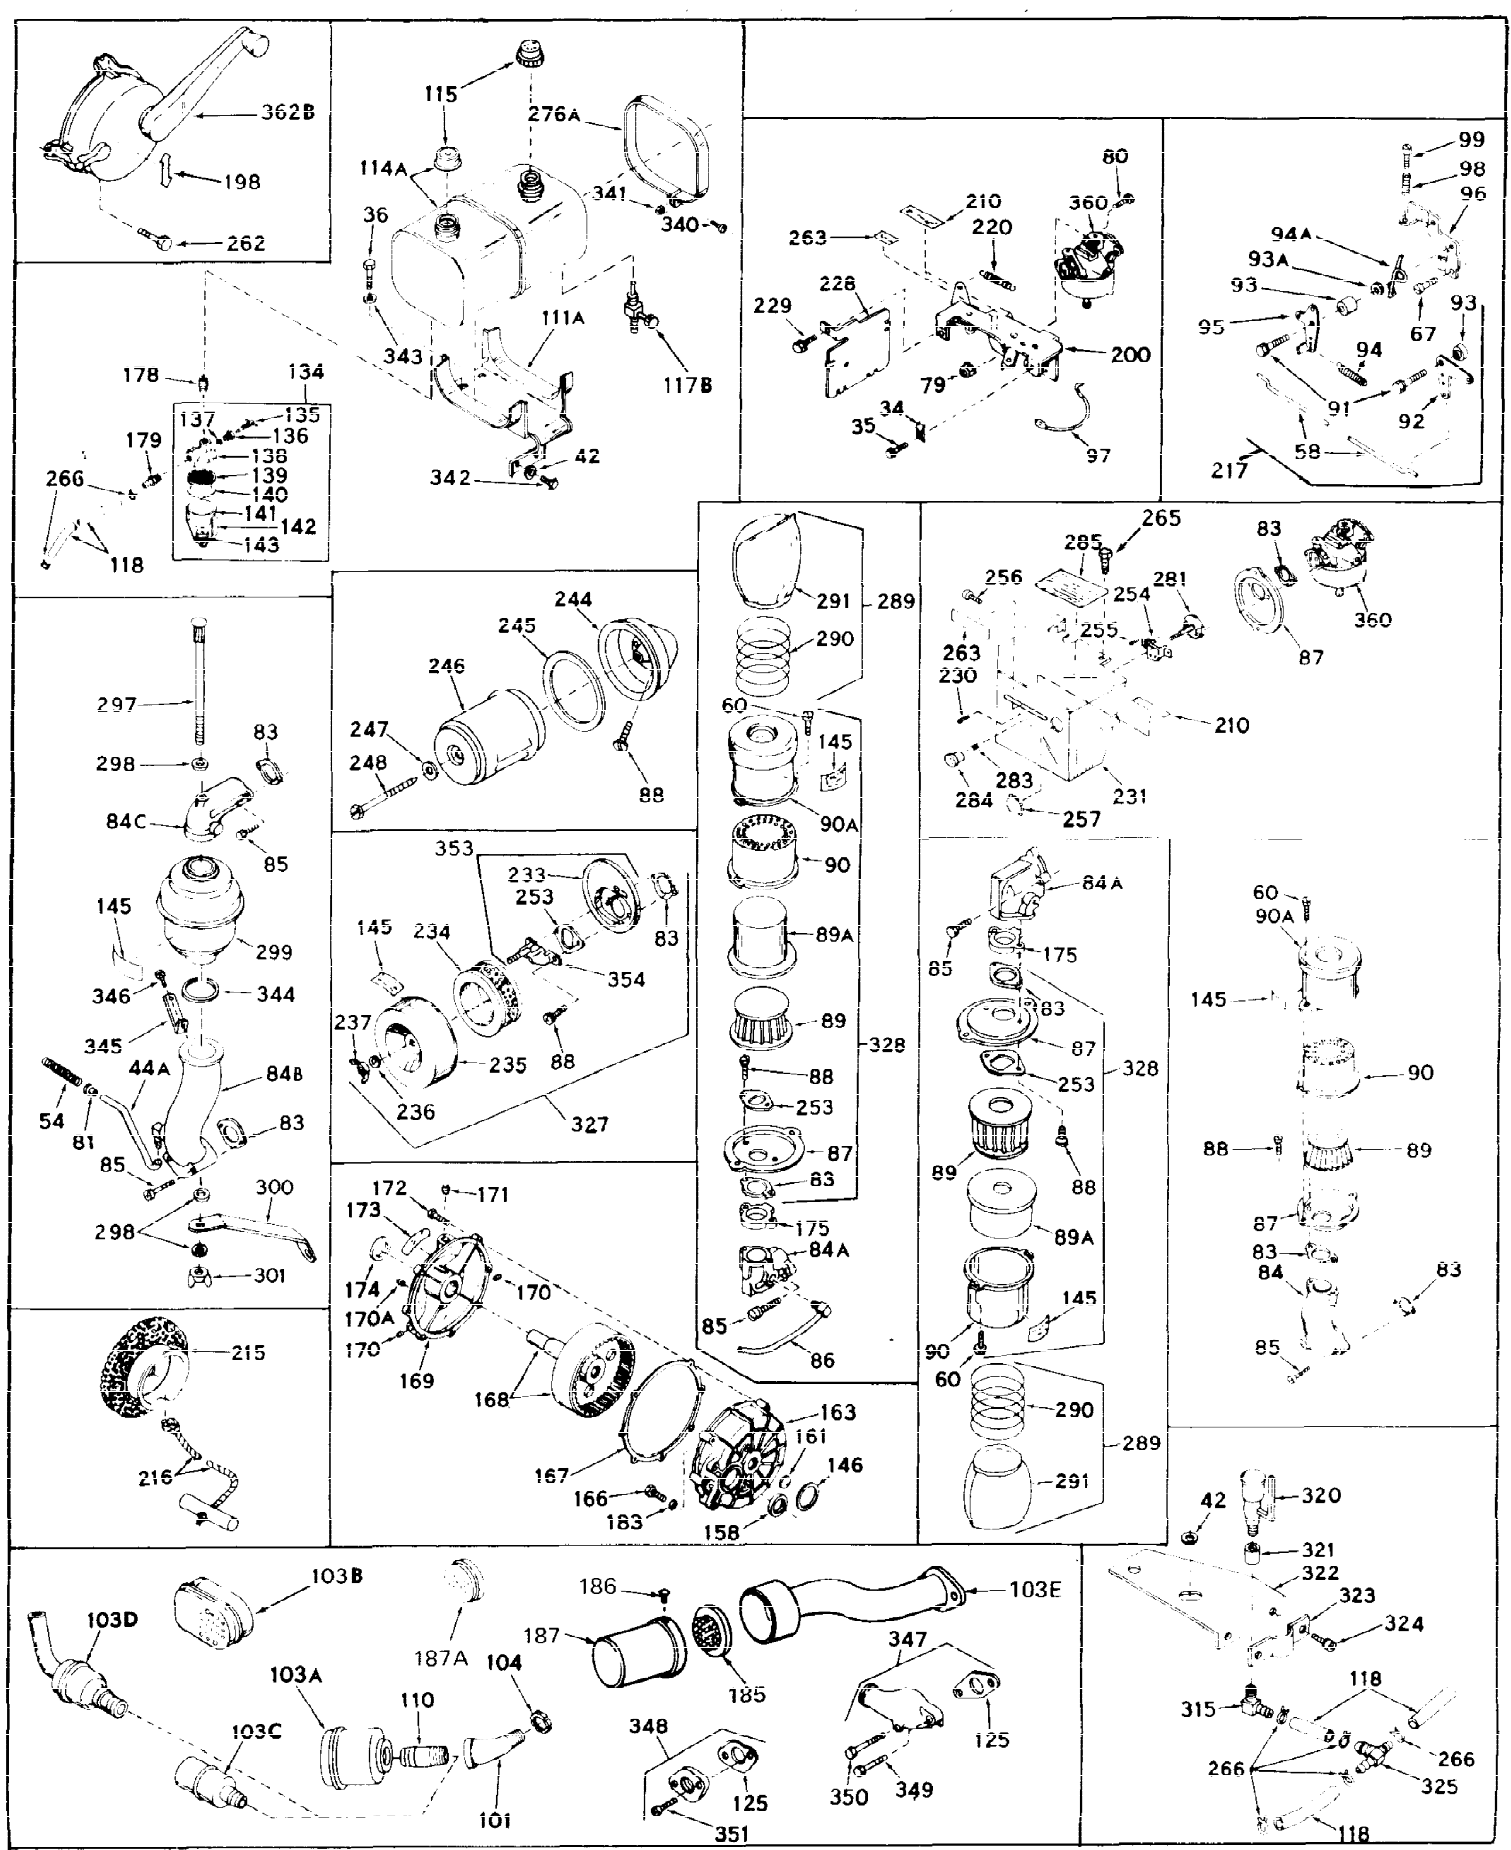

Ref #	Part Number	Qty	Description
34	27793	0	Clip, Conduit
35	28942	0	Screw
36	650694	0	Screw, Hex hd. cap, 5/16-18 x 2
36	650695	0	Screw, Hex hd. cap, 5/16-18 x 2-1/4 (Grade 8
36	650697	0	Screw, Hex hd. cap, 5/16-18 x 2-1/2
42	26073	0	Washer, Connecting rod bolt
54	28819	0	Spring, Fuel line
54	31778	0	Spring, Coil
58	31879	0	Link, Governor lever to bellcrank
60	650152	0	Screw
67	650399	0	Screw, Phil. fil. hd. Sems, 10-32 x 5/8
79	29752	0	Nut
80	650572	0	Screw
83	27272	0	Gasket, Air cleaner
85	29786	0	Screw
85	650163	0	Screw, Fil. hd. Sems, 10-32 x 7/8
85	650416	0	Screw, Rd. hd. Sems, 10-32 x 1
85	650605	0	Screw
87	31691	0	Bracket, Air cleaner
88	28820	0	Screw
88	650399	0	Screw, Phil. fil. hd. Sems, 10-32 x 5/8
88	650521	0	Screw
89	30727	0	Element, Air cleaner
90A	31715	0	Body, Air cleaner
91	30312	0	Screw, Hex washer hd. Sems, 10-32 x 1/2
92	30712	0	Lever, Bellcrank
93	29530	0	Bushing, Lever
93A	28562	0	Bushing, Lever
94A	32977	0	Spring, Torsion
94	30202	0	Spring, Extension
95	30201A	0	Lever, Speed control
96	30199A	0	Bracket, Speed control
98	28569	0	Spring, Compression
98	32924	0	Spring, Compression
99	29500	0	Screw, Fil. hd. mach., Sems, 8-32 x 3/4
99	650223	0	Screw, Fil. slotted hd. Sems, 8-32 x 5/8
99	650688	0	Screw, Hex hd., 10-32 x 1-5/16" (Drilled
104	28443	0	Nut, Conduit (1/8" thick)
104	32862	0	Nut, Conduit (1/4" thick)
115	32387A	0	Cap, Fuel filler (Charcoal Plastic) (Spurt
115	33032	0	Cap, Fuel filler (Red Plastic) (Spurt
118	29774	0	Line, Fuel (Braided 8.25")
118	30705	0	Line, Fuel (Braided 16")
118	30962	0	Line, Fuel (Braided 32")
125	27930	0	Gasket, Exhaust
145	31752	0	Decal, Air cleaner
146	28451	0	Gasket, Housing
171	24590	0	Plug, Pipe
215	28301	0	Pulley, Starter
216	590343	0	Rope & Handle Assy., Starter
217	730152	0	Control Assy., Speed
228	30820	0	Baffle, Heat
229	28942	0	Screw
230	650257	0	Screw, Pan hd. Sems, 8-32 x 5/16
253	30767	0	Spacer, Air cleaner