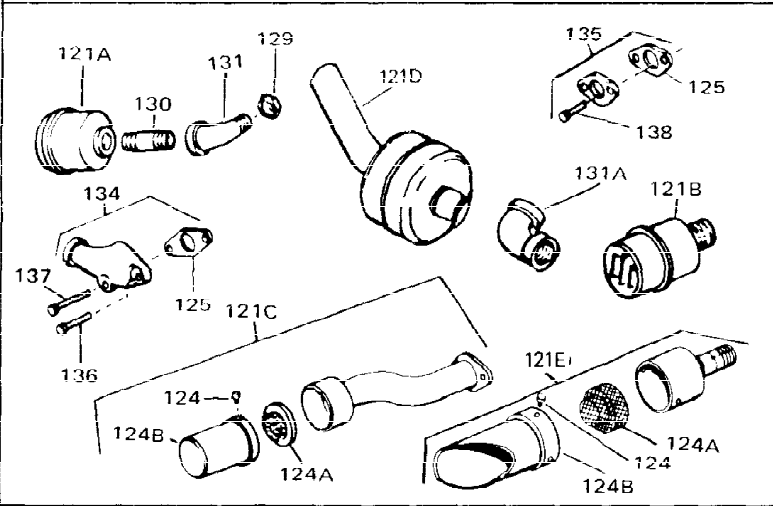

Ref #	Part Number	Qty	Description
35	26073	0	Washer, Connecting rod bolt
35	650570	0	Washer, Flat
35	650691	0	Washer, Flat
36	650694A	0	Screw, Hex flange hd., 5/16-18 x 2
36	650695A	0	Screw, Hex flange hd., 5/16-18 x 2-1/4
36	650697A	0	Screw, Hex flange hd., 5/16-18 x 2-1/2
38	27896	0	Gasket, Breather cover
43	27627	0	Tube, Breather
81	28820	0	Screw
81	30196	0	Screw
81	650521	0	Screw
86A	34697	0	Elbow, Air cleaner
89A	730128	0	Cleaner Assy., Air
111A	33353	0	Bracket, Lower fuel tank
112A	33352A	0	Bracket, Upper fuel tank
113A	650273	0	Screw
113	650561	0	Screw
117A	33351	0	Valve, Fuel shut-off
117B	33053	0	Valve, Fuel strainer & shut-off
118	33679	0	Bushing, Fuel fitting
121E	391026	0	Muffler
124A	33171	0	Screen, Muffler
124B	33185	0	Cover & Tube, Muffler
124	650578	0	Screw
125	27930	0	Gasket, Exhaust
134	31288	0	Muffler Adapter Kit
135	730130	0	Muffler Adapter Kit
136	6021A	0	Screw, Hex flange hd., 5/16-18 x 1-1/2
137	650697A	0	Screw, Hex flange hd., 5/16-18 x 2-1/2
138	30196	0	Screw
233	34819	0	Elbow Assy., Air cleaner
234	730561	0	Air Cleaner Kit, Dual Element upright,
273	650687	0	Screw, Pan hd. self-tap, 10-32 x 5/16
274A	650765	0	Screw, Hex washer hd. self-drilling, 10-32 x
274	650257	0	Screw, Pan hd. Sems, 8-32 x 5/16
275	32911	0	Cover, Carburetor
278	32398	0	Bracket, Choke
279	28820	0	Screw
280	650760	0	Screw
280A	650764	0	"U" Clip Nut
281	31291	0	Plug, Cover
282	32397	0	Plate Assy., Choke
283	32399	0	Spring, Choke knob
284	32400	0	Knob, Choke
298F	31682	0	Decal, Operation