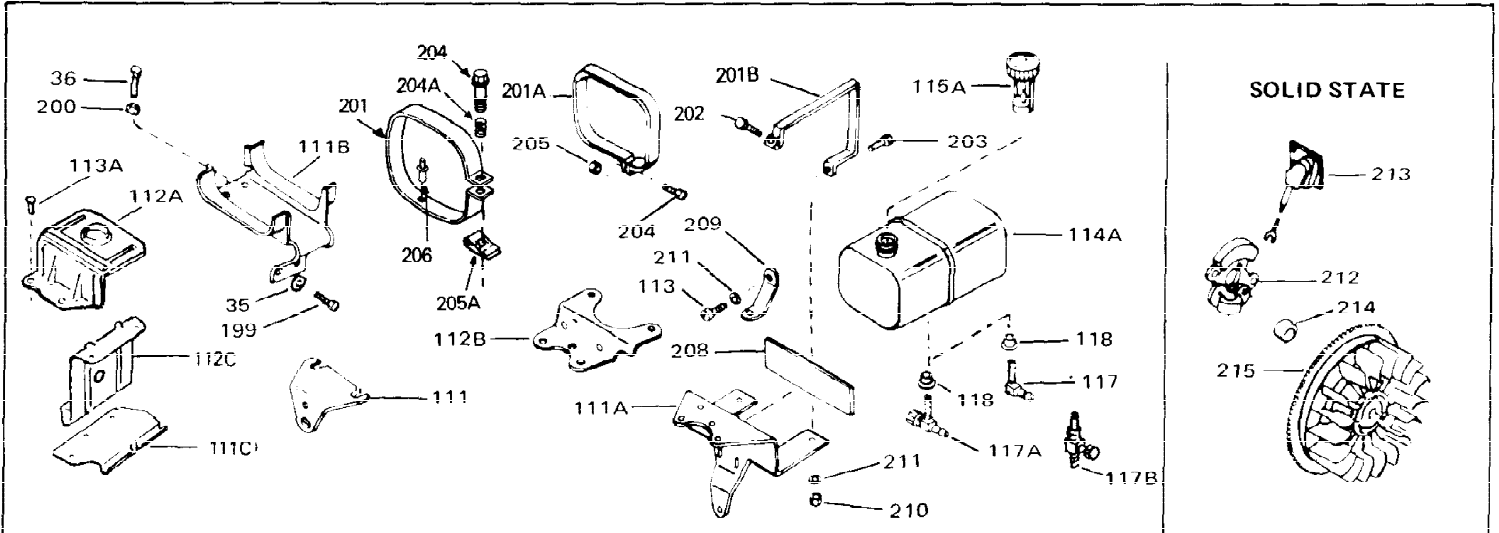

Ref #	Part Number	Qty	Description
35	26073	0	Washer, Connecting rod bolt
35	650570	0	Washer, Flat
35	650691	0	Washer, Flat
36	650694A	0	Screw, Hex flange hd., 5/16-18 x 2
36	650695A	0	Screw, Hex flange hd., 5/16-18 x 2-1/4
36	650697A	0	Screw, Hex flange hd., 5/16-18 x 2-1/2
38	27896	0	Gasket, Breather cover
43	27627	0	Tube, Breather
81	28820	0	Screw
81	30196	0	Screw
81	650521	0	Screw
86A	34697	0	Elbow, Air cleaner
89A	730128	0	Cleaner Assy., Air
111A	33353	0	Bracket, Lower fuel tank
112A	33352A	0	Bracket, Upper fuel tank
113A	650273	0	Screw
113	650561	0	Screw
117A	33351	0	Valve, Fuel shut-off
117B	33053	0	Valve, Fuel strainer & shut-off
118	33679	0	Bushing, Fuel fitting
121E	391026	0	Muffler
124A	33171	0	Screen, Muffler
124B	33185	0	Cover & Tube, Muffler
124	650578	0	Screw
125	27930	0	Gasket, Exhaust
134	31288	0	Muffler Adapter Kit
135	730130	0	Muffler Adapter Kit
136	6021A	0	Screw, Hex flange hd., 5/16-18 x 1-1/2
137	650697A	0	Screw, Hex flange hd., 5/16-18 x 2-1/2
138	30196	0	Screw
233	34819	0	Elbow Assy., Air cleaner
234	730561	0	Air Cleaner Kit, Dual Element upright,
273	650687	0	Screw, Pan hd. self-tap, 10-32 x 5/16
274A	650765	0	Screw, Hex washer hd. self-drilling, 10-32 x
274	650257	0	Screw, Pan hd. Sems, 8-32 x 5/16
275	32911	0	Cover, Carburetor
278	32398	0	Bracket, Choke
279	28820	0	Screw
280	650760	0	Screw
280A	650764	0	"U" Clip Nut
281	31291	0	Plug, Cover
282	32397	0	Plate Assy., Choke
283	32399	0	Spring, Choke knob
284	32400	0	Knob, Choke
298F	31682	0	Decal, Operation