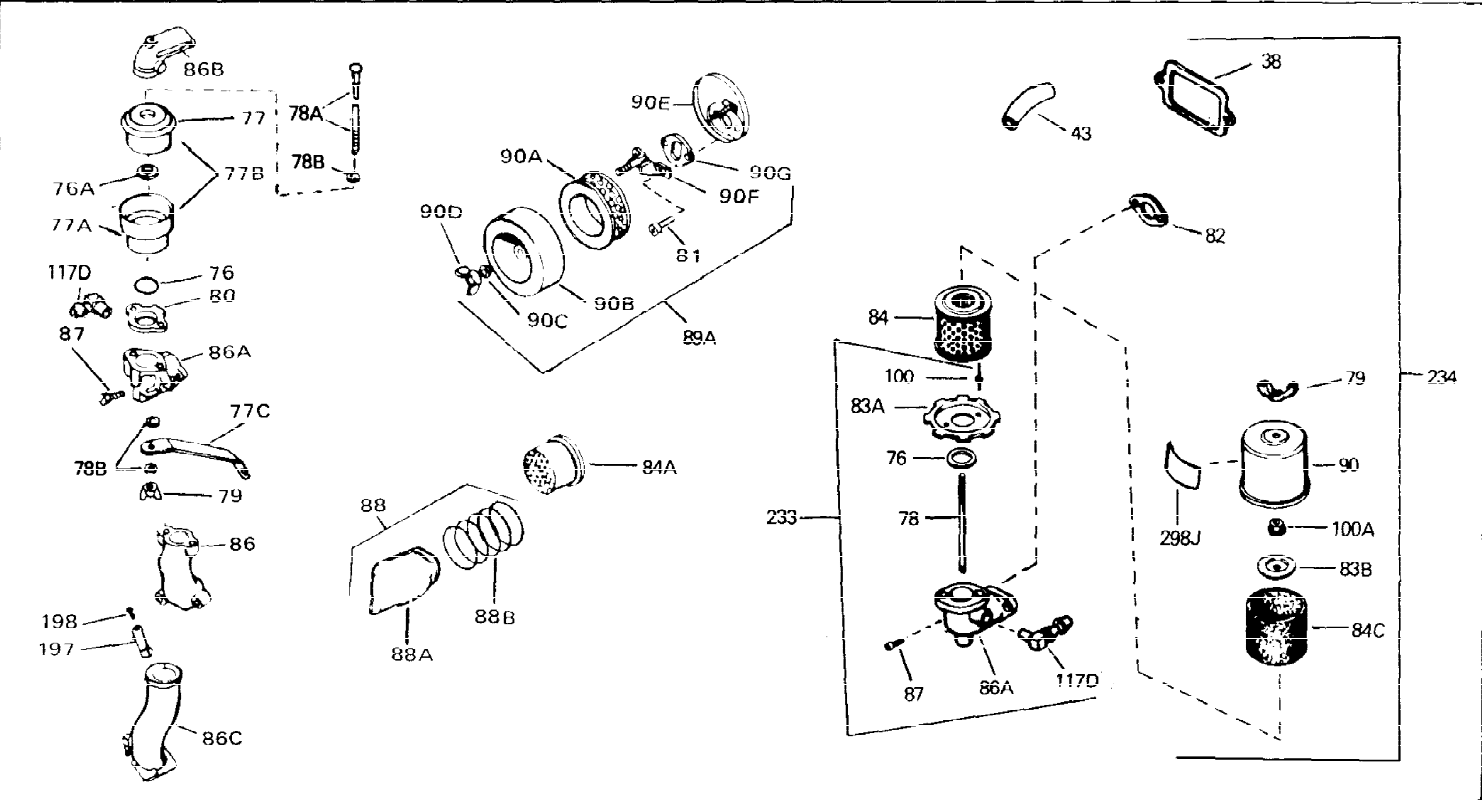

Ref #	Part Number	Qty	Description
35	26073	0	Washer, Connecting rod bolt
35	650570	0	Washer, Flat
35	650691	0	Washer, Flat
36	650694A	0	Screw, Hex flange hd., 5/16-18 x 2
36	650695A	0	Screw, Hex flange hd., 5/16-18 x 2-1/4
36	650697A	0	Screw, Hex flange hd., 5/16-18 x 2-1/2
38	27896	0	Gasket, Breather cover
43	27627	0	Tube, Breather
81	28820	0	Screw
81	30196	0	Screw
81	650521	0	Screw
86A	34697	0	Elbow, Air cleaner
89A	730128	0	Cleaner Assy., Air
111A	33353	0	Bracket, Lower fuel tank
112A	33352A	0	Bracket, Upper fuel tank
113A	650273	0	Screw
113	650561	0	Screw
117A	33351	0	Valve, Fuel shut-off
117B	33053	0	Valve, Fuel strainer & shut-off
118	33679	0	Bushing, Fuel fitting
121E	391026	0	Muffler
124A	33171	0	Screen, Muffler
124B	33185	0	Cover & Tube, Muffler
124	650578	0	Screw
125	27930	0	Gasket, Exhaust
134	31288	0	Muffler Adapter Kit
135	730130	0	Muffler Adapter Kit
136	6021A	0	Screw, Hex flange hd., 5/16-18 x 1-1/2
137	650697A	0	Screw, Hex flange hd., 5/16-18 x 2-1/2
138	30196	0	Screw
233	34819	0	Elbow Assy., Air cleaner
234	730561	0	Air Cleaner Kit, Dual Element upright,
273	650687	0	Screw, Pan hd. self-tap, 10-32 x 5/16
274A	650765	0	Screw, Hex washer hd. self-drilling, 10-32 x
274	650257	0	Screw, Pan hd. Sems, 8-32 x 5/16
275	32911	0	Cover, Carburetor
278	32398	0	Bracket, Choke
279	28820	0	Screw
280	650760	0	Screw
280A	650764	0	"U" Clip Nut
281	31291	0	Plug, Cover
282	32397	0	Plate Assy., Choke
283	32399	0	Spring, Choke knob
284	32400	0	Knob, Choke
298F	31682	0	Decal, Operation