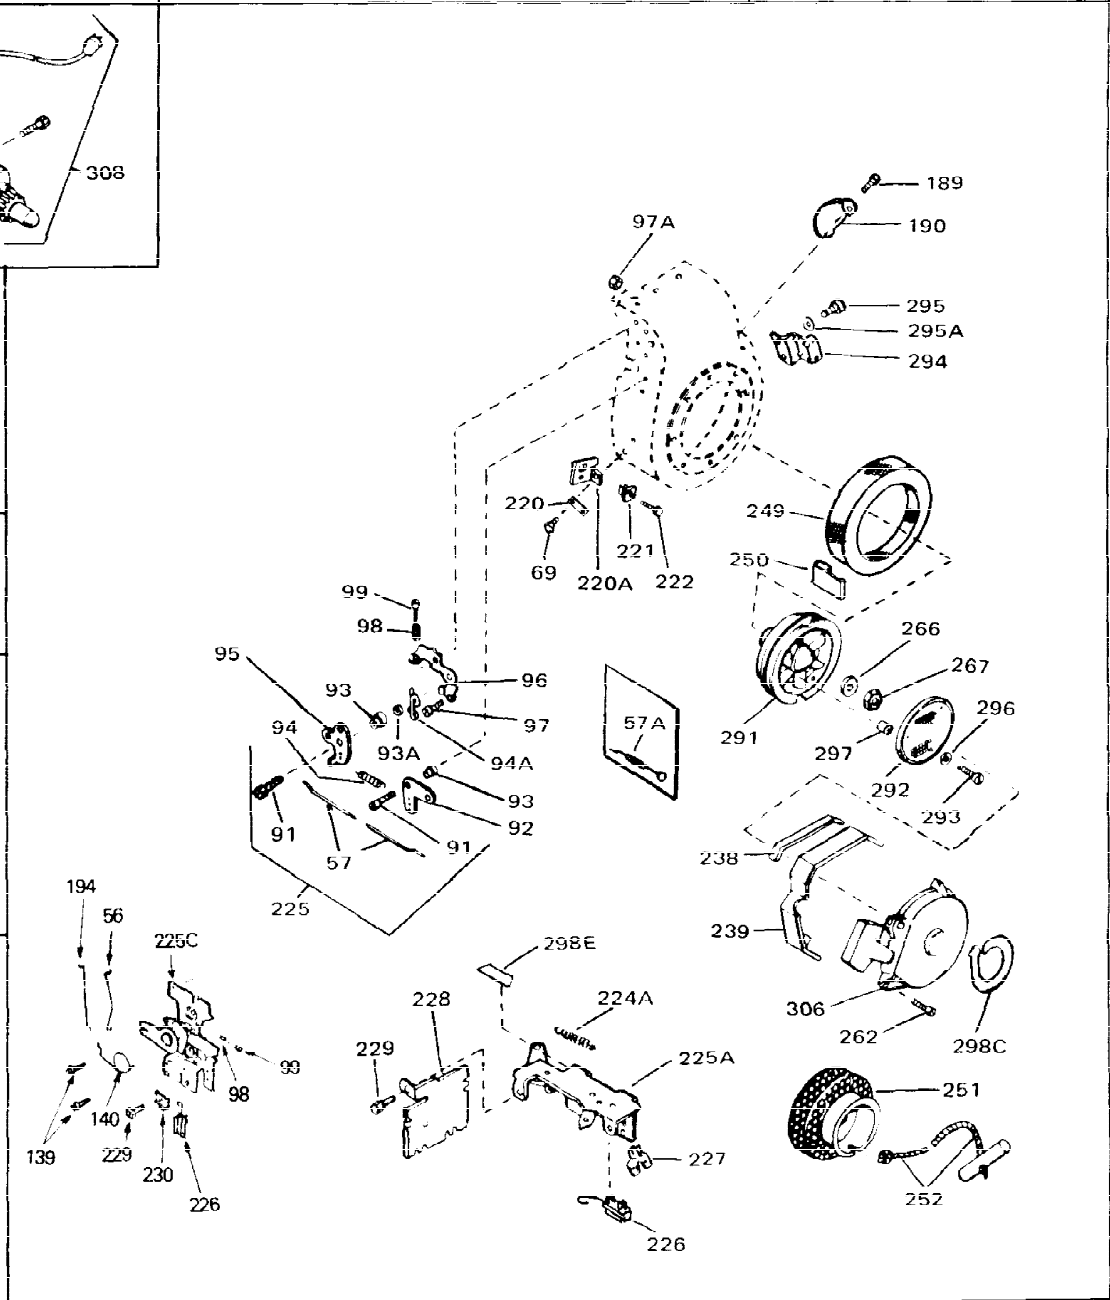

Ref #	Part Number	Qty	Description
36	650694A	0	Screw, Hex flange hd., 5/16-18 x 2
36	650695A	0	Screw, Hex flange hd., 5/16-18 x 2-1/4
36	650697A	0	Screw, Hex flange hd., 5/16-18 x 2-1/2
37	650128	0	Screw
37	650597	0	Screw, Hex washer hd., 10-24 x 5/8
37A	27261	0	Washer, Flat
41	28425	0	Cover, Valve chamber
56	30206	0	Link, Throttle
57	31879	0	Link, Governor lever to bellcrank
69	29747A	0	Screw
91	30312	0	Screw, Hex washer hd. Sems, 10-32 x 1/2
92	30712	0	Lever, Bellcrank
93A	28562	0	Bushing, Lever
93	29530	0	Bushing, Lever
94A	32977	0	Spring, Torsion
94	30202	0	Spring, Extension
95	30201A	0	Lever, Speed control
96	30199A	0	Bracket, Speed control
97	650399	0	Screw, Phil. fil. hd. Sems, 10-32 x 5/8
97A	33450	0	Nut, Lock
98	28569	0	Spring, Compression
98	31342	0	Spring, Compression
98	32924	0	Spring, Compression
99	29500	0	Screw, Fil. hd. mach., Sems, 8-32 x 3/4
99	650549	0	Screw
99	650688	0	Screw, Hex hd., 10-32 x 1-5/16" (Drilled
182	32683	0	Gasket, Fuel pump
183	32955	0	Cover, Fuel pump pad
184	9556	0	Plug, Oil drain (Sq. hd. pipe, 1/8-27)
185	30688	0	Screw, Hex hd. Sems, 1/4-20 x 1/2
221	28545	0	Grommet, Plastic
222	650643	0	Screw
223	33356	0	Terminal, Ground
225	730152	0	Control Assy., Speed
227	33177	0	Terminal
229	28942	0	Screw
230	27793	0	Clip, Conduit
262	29716	0	Screw
266	650815	0	Washer, Belleville
267	8115	0	Nut, Hex
305	33018	0	Harness, Adapter
306	590420	0	Starter, Rewind
308	32386	0	Starter Motor Kit (110-120 Volt)
308	32901	0	Starter Motor Kit (110-120 Volt)
308	33328	0	Starter Motor Kit (110-120 Volt)
308	33328A	0	Starter Motor Kit (110-120 Volt)
308	33518	0	Starter Motor Kit (110-120 Volt)
308	33518A	0	Starter Motor Kit (110-120 Volt)
308	33518B	0	Starter Motor Kit (110-120 Volt)
309	30811A	0	Flywheel