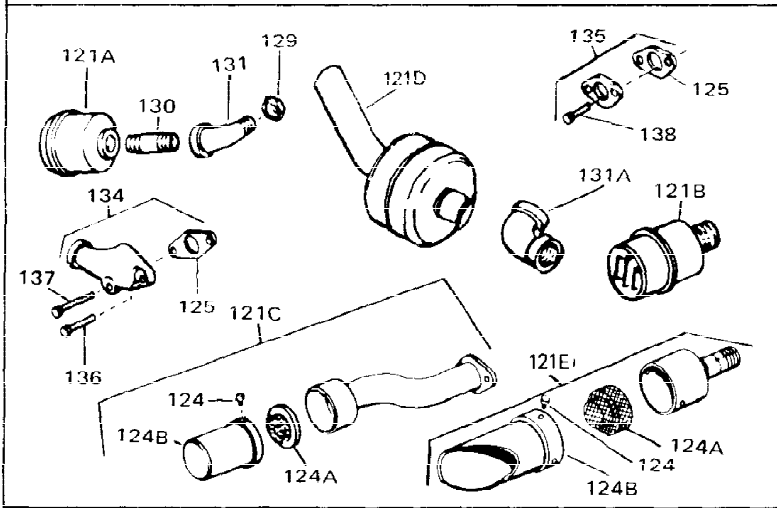

Ref #	Part Number	Qty	Description
35	26073	0	Washer, Connecting rod bolt
35	650570	0	Washer, Flat
35	650691	0	Washer, Flat
36	650694A	0	Screw, Hex flange hd., 5/16-18 x 2
36	650695A	0	Screw, Hex flange hd., 5/16-18 x 2-1/4
36	650697A	0	Screw, Hex flange hd., 5/16-18 x 2-1/2
38	27896	0	Gasket, Breather cover
43	27627	0	Tube, Breather
81	28820	0	Screw
81	30196	0	Screw
81	650521	0	Screw
82	27272	0	Gasket, Air cleaner
86A	34697	0	Elbow, Air cleaner
89A	730128	0	Cleaner Assy., Air
111A	31694	0	Bracket, Fuel tank
113	650561	0	Screw
117	28584	0	Strainer & Elbow
117B	33053	0	Valve, Fuel strainer & shut-off
121E	391026	0	Muffler
124A	33171	0	Screen, Muffler
124B	33185	0	Cover & Tube, Muffler
124	650578	0	Screw
125	27930	0	Gasket, Exhaust
134	31288	0	Muffler Adapter Kit
135	730130	0	Muffler Adapter Kit
136	6021A	0	Screw, Hex flange hd., 5/16-18 x 1-1/2
137	650697A	0	Screw, Hex flange hd., 5/16-18 x 2-1/2
138	30196	0	Screw
201B	31697	0	Strap, Fuel tank
202	29212	0	Screw
203	6202	0	Screw
210	29752	0	Nut
233	34819	0	Elbow Assy., Air cleaner
234	730561	0	Air Cleaner Kit, Dual Element upright,
273	650687	0	Screw, Pan hd. self-tap, 10-32 x 5/16