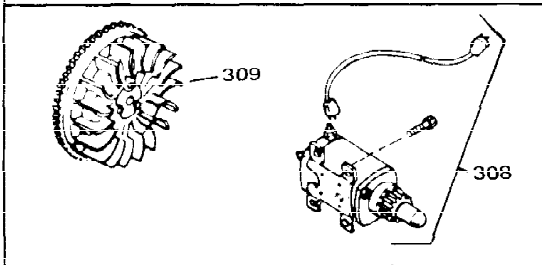

Ref #	Part Number	Qty	Description
36	650694A	0	Screw, Hex flange hd., 5/16-18 x 2
36	650695A	0	Screw, Hex flange hd., 5/16-18 x 2-1/4
36	650697A	0	Screw, Hex flange hd., 5/16-18 x 2-1/2
37	650128	0	Screw
37	650597	0	Screw, Hex washer hd., 10-24 x 5/8
37A	27261	0	Washer, Flat
41	28425	0	Cover, Valve chamber
56	30206	0	Link, Throttle
57	31879	0	Link, Governor lever to bellcrank
69	29747A	0	Screw
91	30312	0	Screw, Hex washer hd. Sems, 10-32 x 1/2
92	30712	0	Lever, Bellcrank
93A	28562	0	Bushing, Lever
93	29530	0	Bushing, Lever
94A	32977	0	Spring, Torsion
94	30202	0	Spring, Extension
95	30201A	0	Lever, Speed control
96	30199A	0	Bracket, Speed control
97	650399	0	Screw, Phil. fil. hd. Sems, 10-32 x 5/8
97A	33450	0	Nut, Lock
98	28569	0	Spring, Compression
98	31342	0	Spring, Compression
98	32924	0	Spring, Compression
99	29500	0	Screw, Fil. hd. mach., Sems, 8-32 x 3/4
99	650549	0	Screw
99	650688	0	Screw, Hex hd., 10-32 x 1-5/16" (Drilled
182	32683	0	Gasket, Fuel pump
183	32955	0	Cover, Fuel pump pad
184	9556	0	Plug, Oil drain (Sq. hd. pipe, 1/8-27)
185	30688	0	Screw, Hex hd. Sems, 1/4-20 x 1/2
221	28545	0	Grommet, Plastic
222	650643	0	Screw
223	33356	0	Terminal, Ground
225	730152	0	Control Assy., Speed
227	33177	0	Terminal
229	28942	0	Screw
230	27793	0	Clip, Conduit
262	29716	0	Screw
266	650815	0	Washer, Belleville
267	8115	0	Nut, Hex
305	33018	0	Harness, Adapter
306	590420	0	Starter, Rewind
308	32386	0	Starter Motor Kit (110-120 Volt)
308	32901	0	Starter Motor Kit (110-120 Volt)
308	33328	0	Starter Motor Kit (110-120 Volt)
308	33328A	0	Starter Motor Kit (110-120 Volt)
308	33518	0	Starter Motor Kit (110-120 Volt)
308	33518A	0	Starter Motor Kit (110-120 Volt)
308	33518B	0	Starter Motor Kit (110-120 Volt)
309	30811A	0	Flywheel