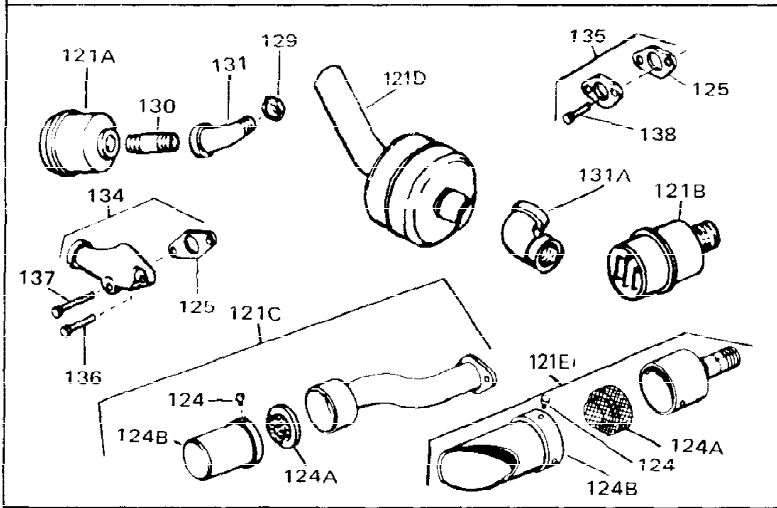

Ref #	Part Number	Qty	Description
35	26073	0	Washer, Connecting rod bolt
35	650570	0	Washer, Flat
35	650691	0	Washer, Flat
36	650694A	0	Screw, Hex flange hd., 5/16-18 x 2
36	650695A	0	Screw, Hex flange hd., 5/16-18 x 2-1/4
36	650697A	0	Screw, Hex flange hd., 5/16-18 x 2-1/2
38	27896	0	Gasket, Breather cover
43	27627	0	Tube, Breather
81	28820	0	Screw
81	30196	0	Screw
81	650521	0	Screw
86A	34697	0	Elbow, Air cleaner
89A	730128	0	Cleaner Assy., Air
111	33167	0	Bracket, Lower fuel tank
112B	33166A	0	Bracket, Upper fuel tank
113	650561	0	Screw
113A	650665	0	Screw
117B	33053	0	Valve, Fuel strainer & shut-off
117A	32961	0	Valve, Fuel shut-off
121E	391026	0	Muffler
124A	33171	0	Screen, Muffler
124B	33185	0	Cover & Tube, Muffler
124	650578	0	Screw
125	27930	0	Gasket, Exhaust
134	31288	0	Muffler Adapter Kit
135	730130	0	Muffler Adapter Kit
136	6021A	0	Screw, Hex flange hd., 5/16-18 x 1-1/2
137	650697A	0	Screw, Hex flange hd., 5/16-18 x 2-1/2
138	30196	0	Screw
233	34819	0	Elbow Assy., Air cleaner
234	730561	0	Air Cleaner Kit, Dual Element upright,
273	650687	0	Screw, Pan hd. self-tap, 10-32 x 5/16
274A	650765	0	Screw, Hex washer hd. self-drilling, 10-32 x
274	650257	0	Screw, Pan hd. Sems, 8-32 x 5/16
275	33134	0	Cover, Carburetor
278	32398	0	Bracket, Choke
279	28820	0	Screw
280	650760	0	Screw
280A	650764	0	"U" Clip Nut
282	32397	0	Plate Assy., Choke
283	32399	0	Spring, Choke knob
284	32400	0	Knob, Choke
298F	31682	0	Decal, Operation