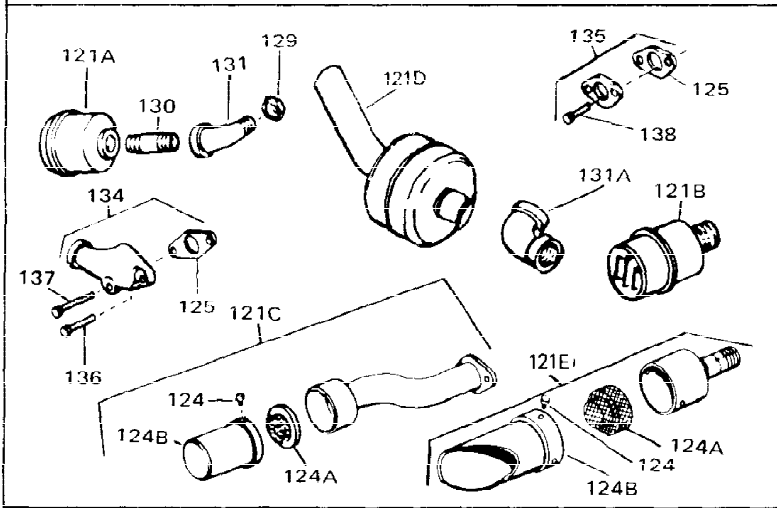

Ref #	Part Number	Qty	Description
35	26073	0	Washer, Connecting rod bolt
35	650570	0	Washer, Flat
35	650691	0	Washer, Flat
36	650694A	0	Screw, Hex flange hd., 5/16-18 x 2
36	650695A	0	Screw, Hex flange hd., 5/16-18 x 2-1/4
36	650697A	0	Screw, Hex flange hd., 5/16-18 x 2-1/2
38	27896	0	Gasket, Breather cover
43	27627	0	Tube, Breather
81	28820	0	Screw
81	30196	0	Screw
81	650521	0	Screw
82	27272	0	Gasket, Air cleaner
86A	34697	0	Elbow, Air cleaner
89A	730128	0	Cleaner Assy., Air
111	33167	0	Bracket, Lower fuel tank
112B	33166A	0	Bracket, Upper fuel tank
113	650561	0	Screw
113A	650665	0	Screw
117B	33053	0	Valve, Fuel strainer & shut-off
121E	391026	0	Muffler
121B	31287	0	Muffler
124A	33171	0	Screen, Muffler
124B	33185	0	Cover & Tube, Muffler
124	650578	0	Screw
125	27930	0	Gasket, Exhaust
129	28443	0	Nut, Conduit (1/8" thick)
129	32862	0	Nut, Conduit (1/4" thick)
131	30209	0	Elbow, Exhaust (45°)
134	31288	0	Muffler Adapter Kit
135	730130	0	Muffler Adapter Kit
136	6021A	0	Screw, Hex flange hd., 5/16-18 x 1-1/2
137	650697A	0	Screw, Hex flange hd., 5/16-18 x 2-1/2
138	30196	0	Screw
211	650675	0	Washer, Flat
233	34819	0	Elbow Assy., Air cleaner
234	730561	0	Air Cleaner Kit, Dual Element upright,
273	650687	0	Screw, Pan hd. self-tap, 10-32 x 5/16