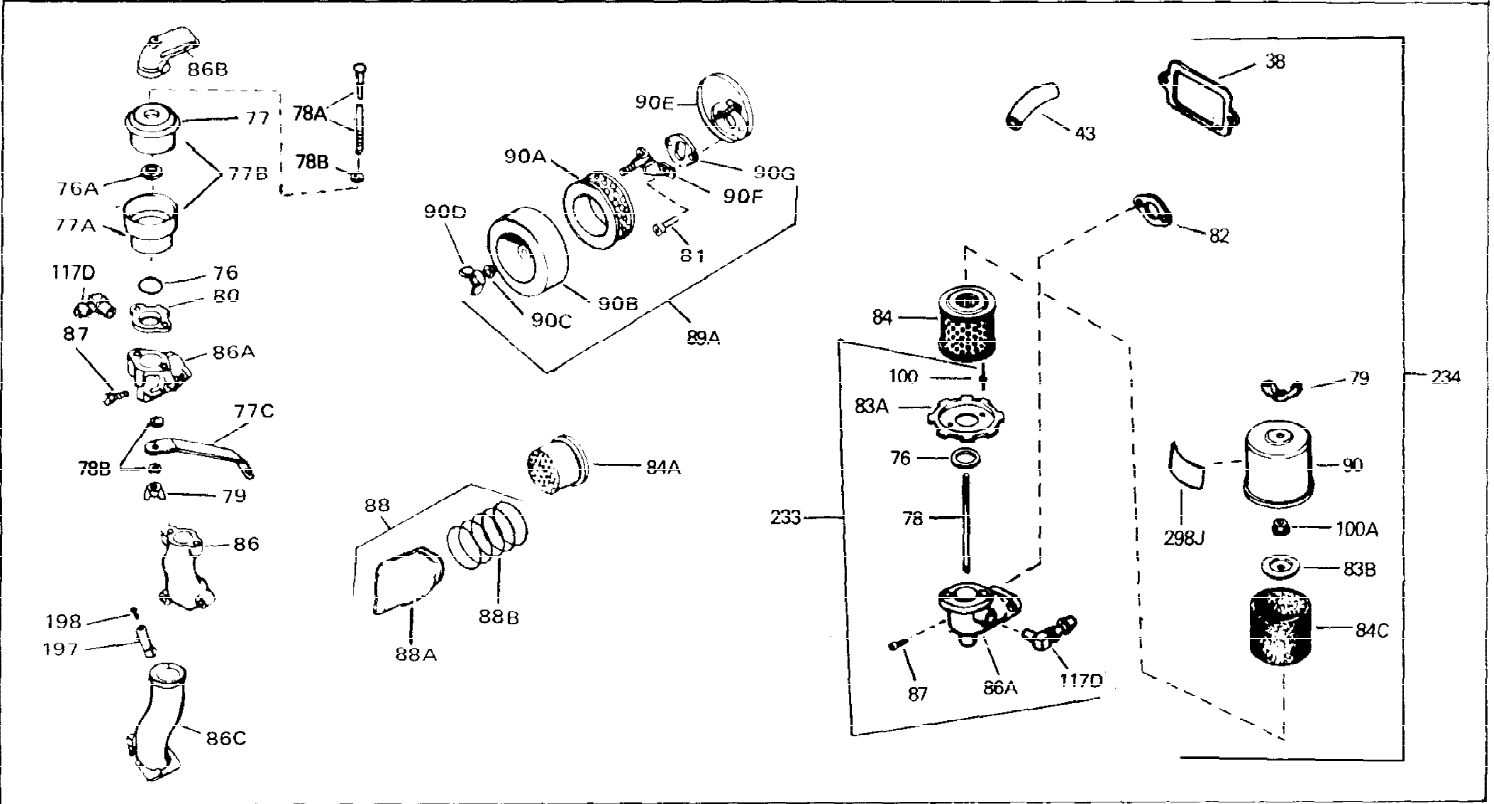

Ref #	Part Number	Qty	Description
35	26073	0	Washer, Connecting rod bolt
35	650570	0	Washer, Flat
35	650691	0	Washer, Flat
36	650694A	0	Screw, Hex flange hd., 5/16-18 x 2
36	650695A	0	Screw, Hex flange hd., 5/16-18 x 2-1/4
36	650697A	0	Screw, Hex flange hd., 5/16-18 x 2-1/2
38	27896	0	Gasket, Breather cover
43	27627	0	Tube, Breather
81	28820	0	Screw
81	30196	0	Screw
81	650521	0	Screw
82	27272	0	Gasket, Air cleaner
86A	34697	0	Elbow, Air cleaner
89A	730128	0	Cleaner Assy., Air
111	33167	0	Bracket, Lower fuel tank
112B	33166A	0	Bracket, Upper fuel tank
113	650561	0	Screw
113A	650665	0	Screw
117B	33053	0	Valve, Fuel strainer & shut-off
121E	391026	0	Muffler
121B	31287	0	Muffler
124A	33171	0	Screen, Muffler
124B	33185	0	Cover & Tube, Muffler
124	650578	0	Screw
125	27930	0	Gasket, Exhaust
129	28443	0	Nut, Conduit (1/8" thick)
129	32862	0	Nut, Conduit (1/4" thick)
131	30209	0	Elbow, Exhaust (45°)
134	31288	0	Muffler Adapter Kit
135	730130	0	Muffler Adapter Kit
136	6021A	0	Screw, Hex flange hd., 5/16-18 x 1-1/2
137	650697A	0	Screw, Hex flange hd., 5/16-18 x 2-1/2
138	30196	0	Screw
211	650675	0	Washer, Flat
233	34819	0	Elbow Assy., Air cleaner
234	730561	0	Air Cleaner Kit, Dual Element upright,
273	650687	0	Screw, Pan hd. self-tap, 10-32 x 5/16