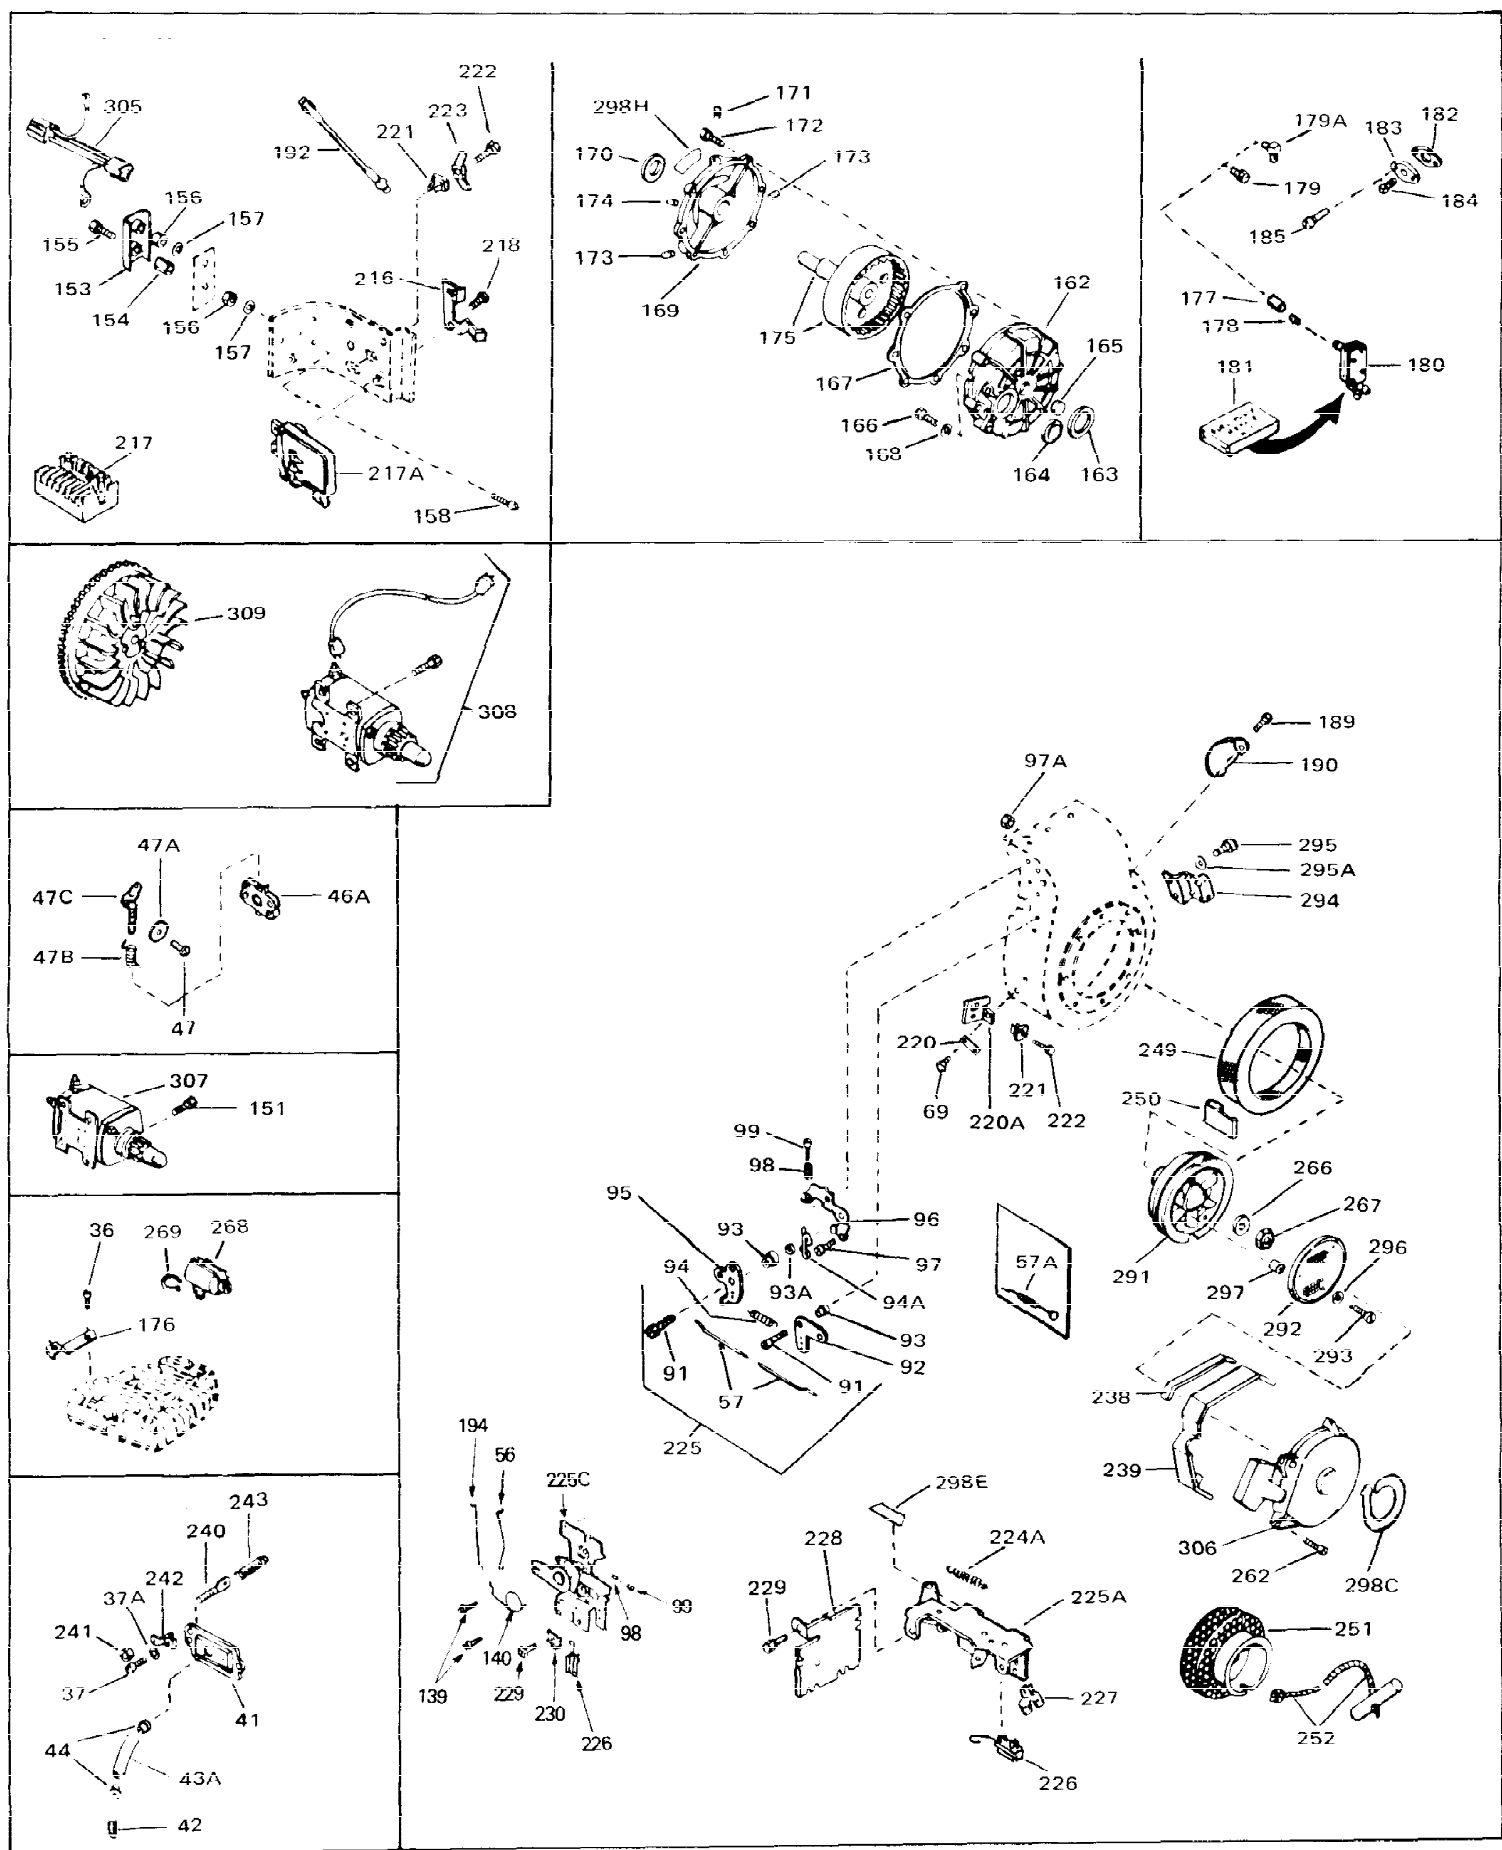

Ref #	Part Number	Qty	Description
36	650694A	0	Screw, Hex flange hd., 5/16-18 x 2
36	650695A	0	Screw, Hex flange hd., 5/16-18 x 2-1/4
36	650697A	0	Screw, Hex flange hd., 5/16-18 x 2-1/2
37	650128	0	Screw
37	650597	0	Screw, Hex washer hd., 10-24 x 5/8
37A	27261	0	Washer, Flat
41	28425	0	Cover, Valve chamber
56	30206	0	Link, Throttle
57	31879	0	Link, Governor lever to bellcrank
69	29747A	0	Screw
91	30312	0	Screw, Hex washer hd. Sems, 10-32 x 1/2
92	30712	0	Lever, Bellcrank
93A	28562	0	Bushing, Lever
93	29530	0	Bushing, Lever
94A	32977	0	Spring, Torsion
94	30202	0	Spring, Extension
95	30201A	0	Lever, Speed control
96	30199A	0	Bracket, Speed control
97A	33450	0	Nut, Lock
97	650399	0	Screw, Phil. fil. hd. Sems, 10-32 x 5/8
98	28569	0	Spring, Compression
98	31342	0	Spring, Compression
98	32924	0	Spring, Compression
99	29500	0	Screw, Fil. hd. mach., Sems, 8-32 x 3/4
99	650549	0	Screw
99	650688	0	Screw, Hex hd., 10-32 x 1-5/16" (Drilled
182	32683	0	Gasket, Fuel pump
183	32955	0	Cover, Fuel pump pad
184	9556	0	Plug, Oil drain (Sq. hd. pipe, 1/8-27)
185	30688	0	Screw, Hex hd. Sems, 1/4-20 x 1/2
225	730152	0	Control Assy., Speed
227	33177	0	Terminal
229	28942	0	Screw
230	27793	0	Clip, Conduit
262	29716	0	Screw
266	650815	0	Washer, Belleville
267	8115	0	Nut, Hex
305	33018	0	Harness, Adapter
306	590420	0	Starter, Rewind
308	32386	0	Starter Motor Kit (110-120 Volt)
308	32901	0	Starter Motor Kit (110-120 Volt)
308	33328	0	Starter Motor Kit (110-120 Volt)
308	33328A	0	Starter Motor Kit (110-120 Volt)
308	33518	0	Starter Motor Kit (110-120 Volt)
308	33518A	0	Starter Motor Kit (110-120 Volt)
308	33518B	0	Starter Motor Kit (110-120 Volt)
309	30811A	0	Flywheel